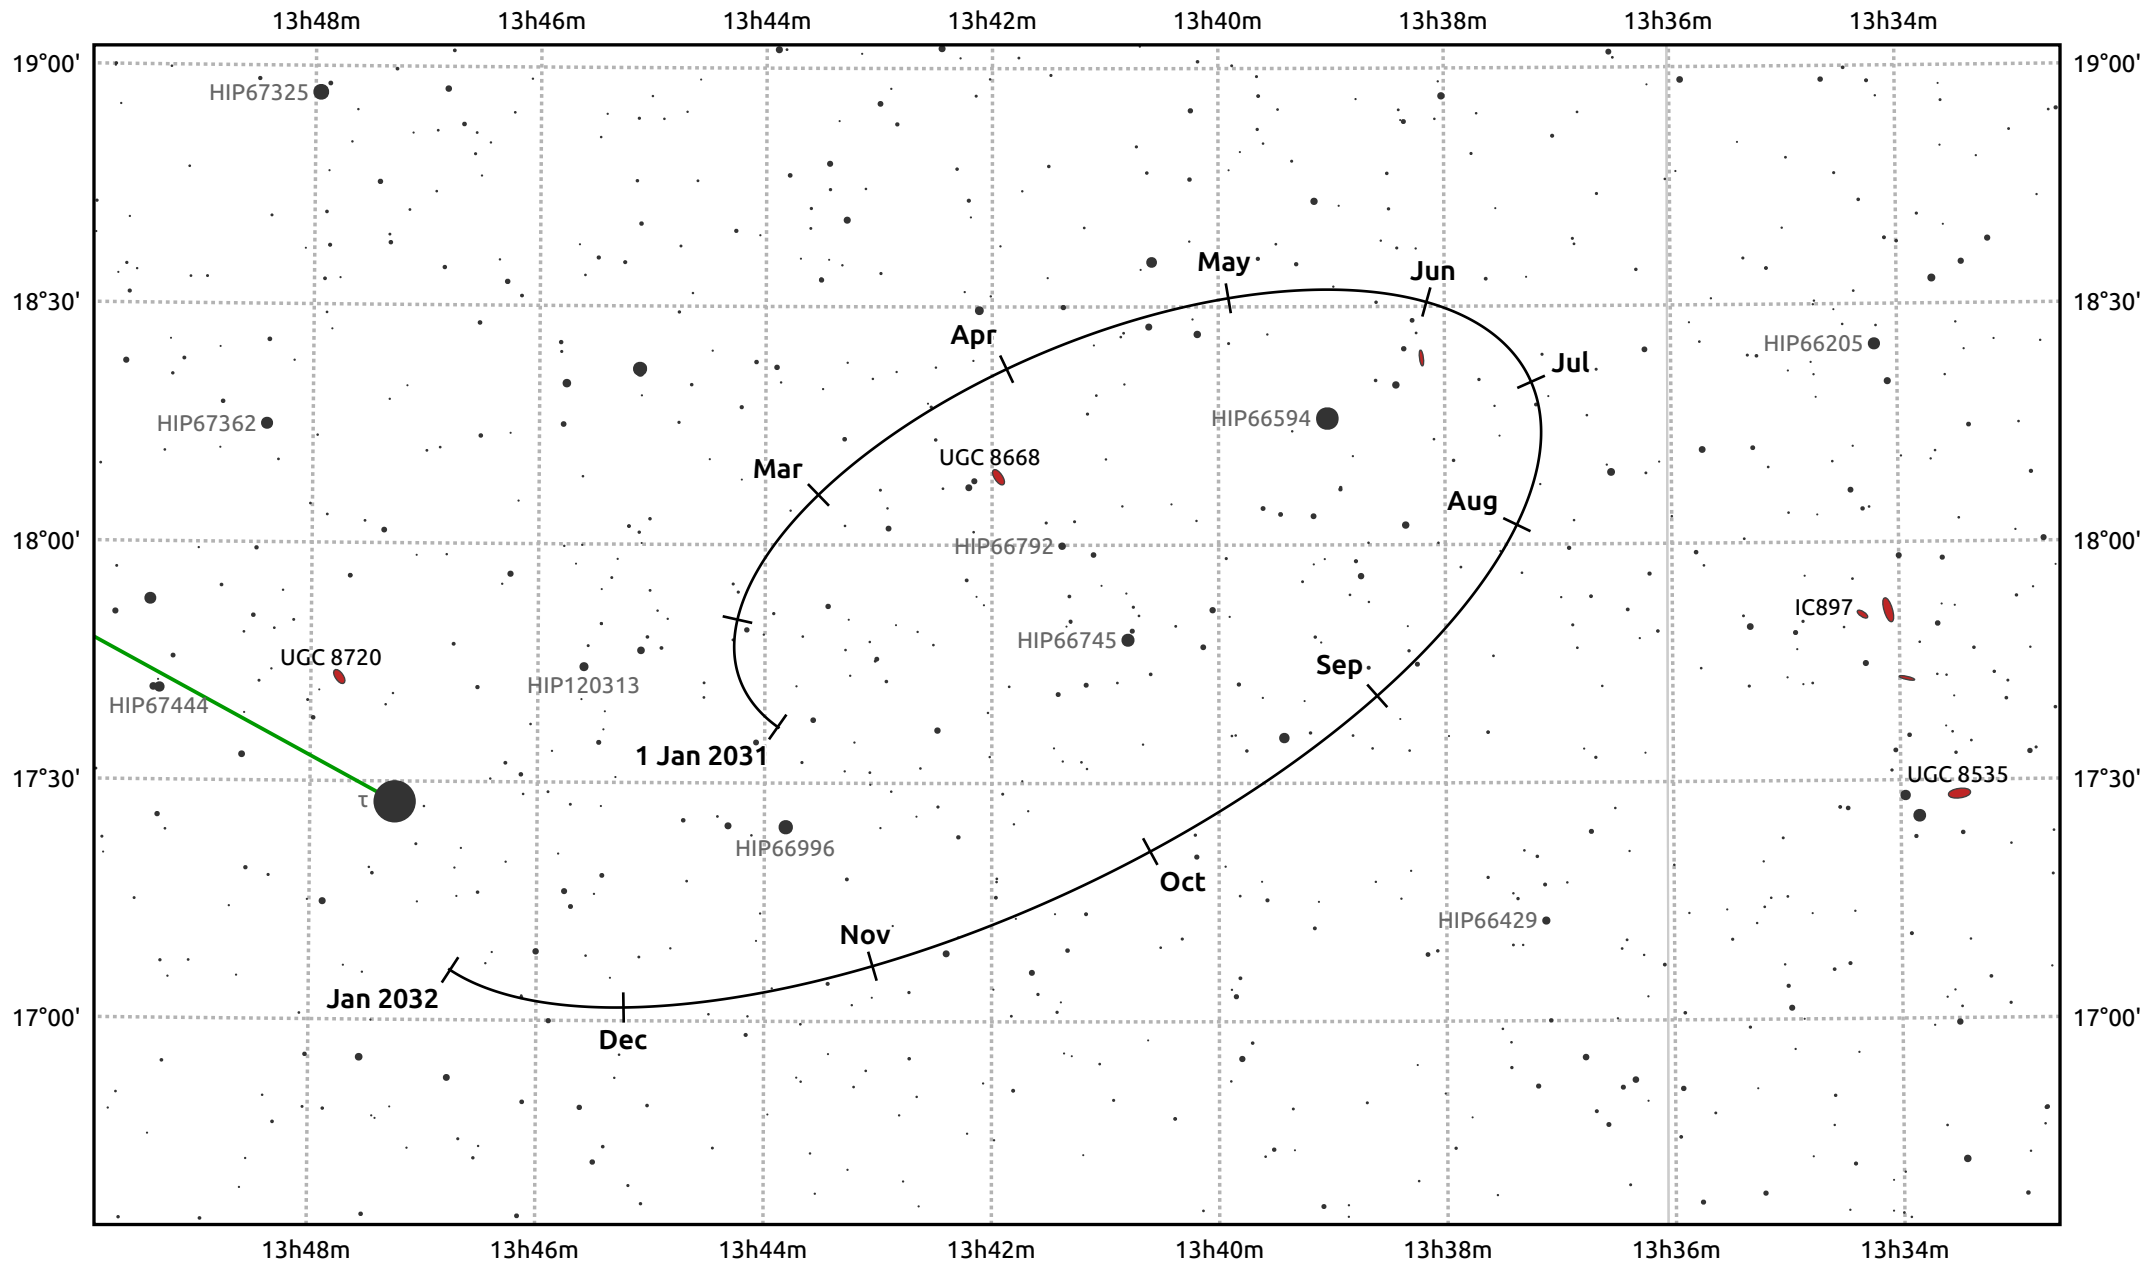

The path of Makemake in 2031

© Dominic Ford 2011–2025. Date markers placed at midnight UTC. Downloaded from <https://in-the-sky.org>

Magnitude scale: 14.0 13.0 12.0 11.0 10.0 9.0 8.0 7.0 6.0 5.0 4.0

— Ecliptic Plane

- Galaxy
- Bright nebula
- Open cluster
- Globular cluster
- Planetary nebula

Date	Mag
2031 Jan 1	17.1
2031 Apr 1	17.0
2031 Jul 1	17.1
2031 Oct 1	17.1
2032 Jan 1	17.2