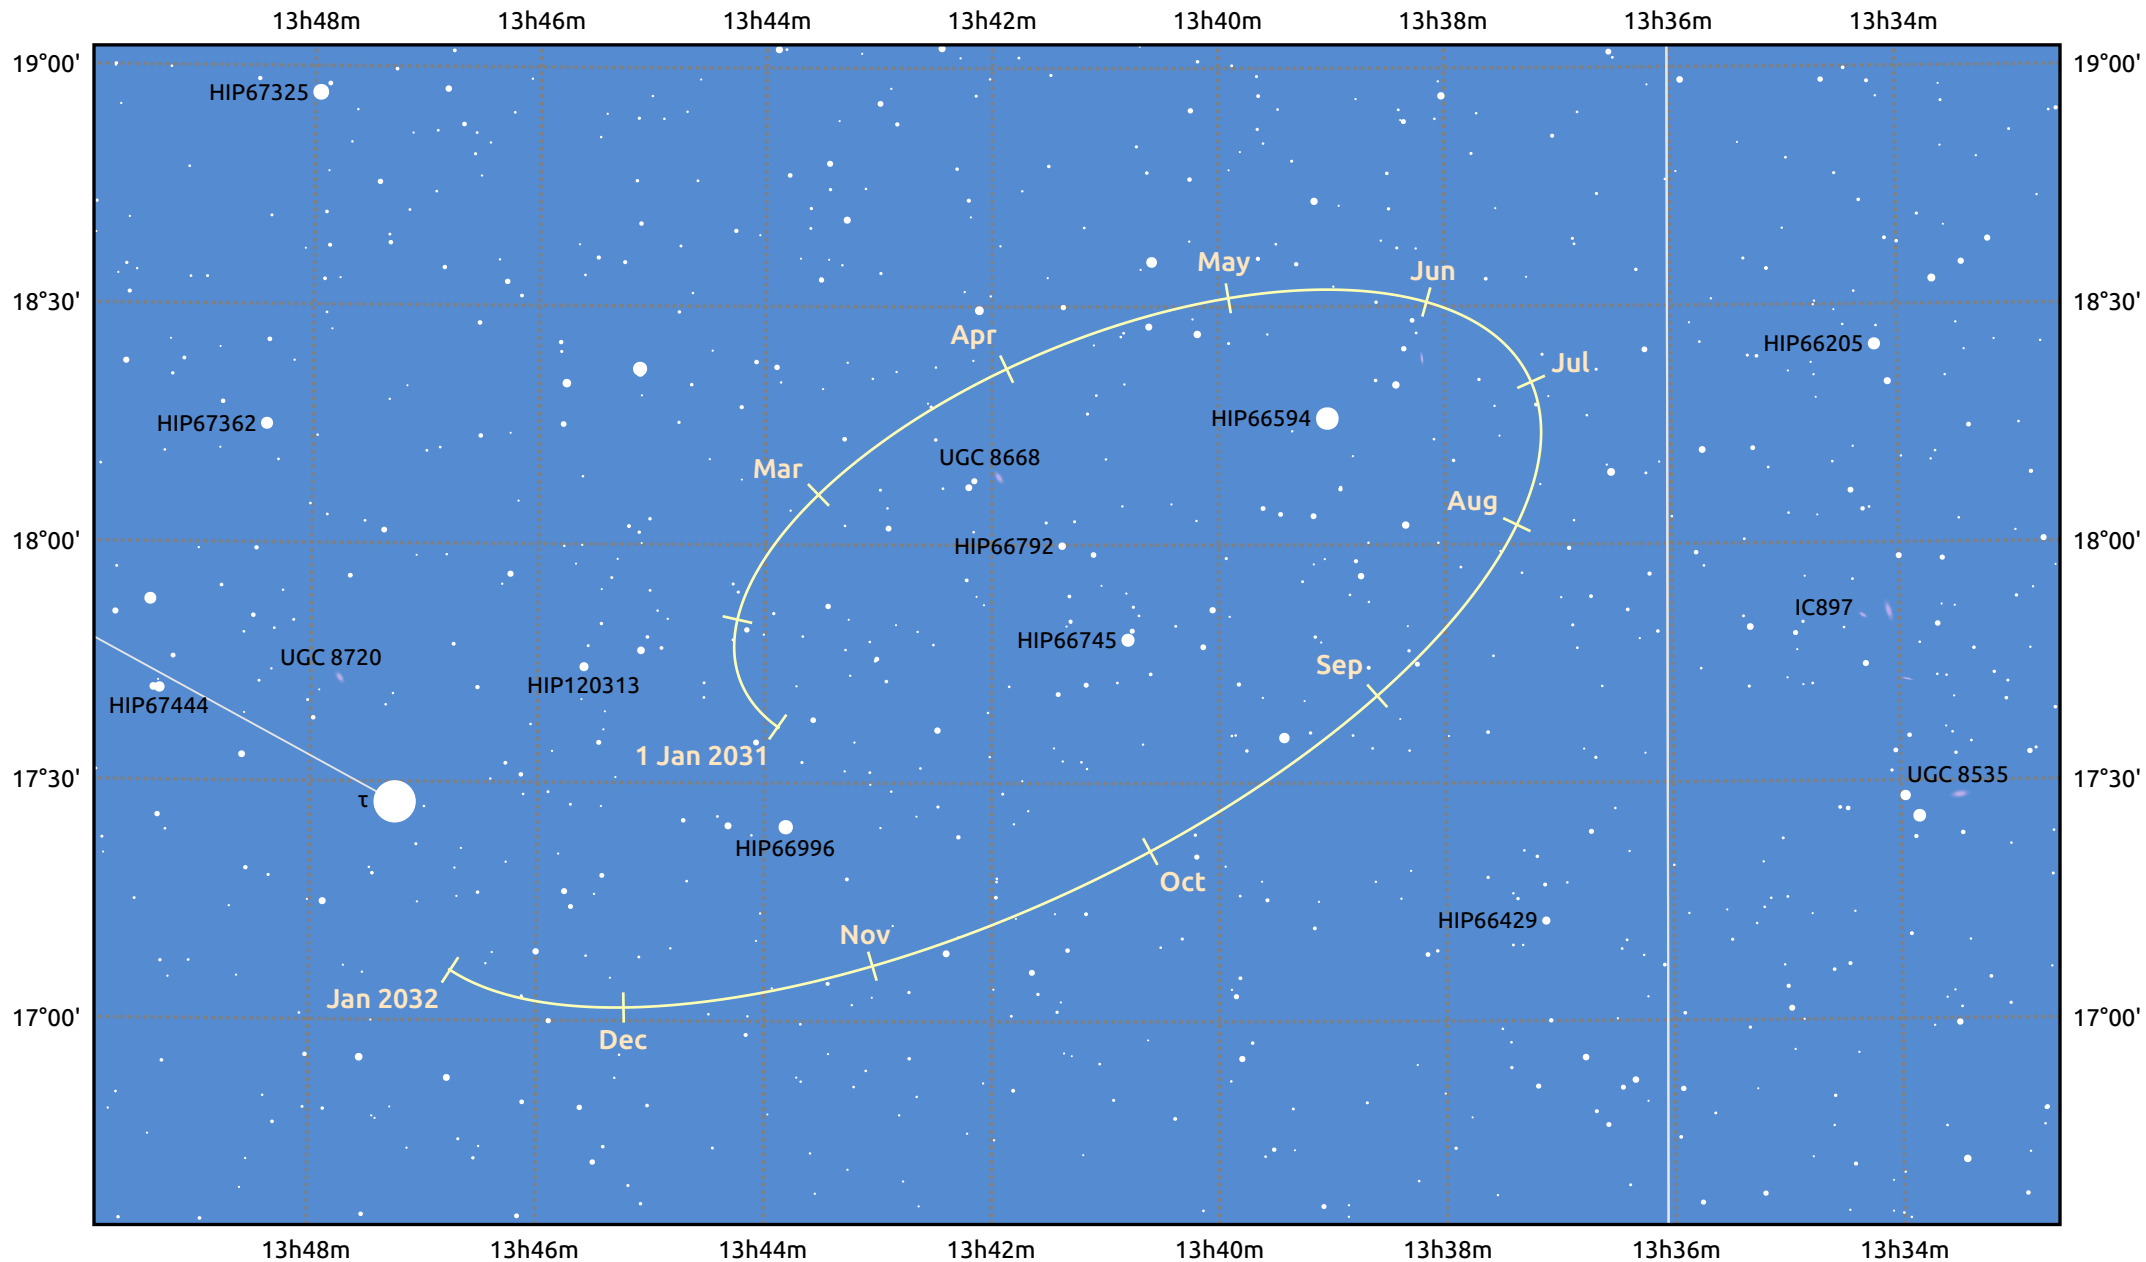

# The path of Makemake in 2031

© Dominic Ford 2011–2025. Date markers placed at midnight UTC. Downloaded from <https://in-the-sky.org>

Magnitude scale: 14.0 13.0 12.0 11.0 10.0 9.0 8.0 7.0 6.0 5.0 4.0

— Ecliptic Plane

Galaxy Bright nebula Open cluster Globular cluster Planetary nebula

Date	Mag
2031 Jan 1	17.1
2031 Apr 1	17.0
2031 Jul 1	17.1
2031 Oct 1	17.1
2032 Jan 1	17.2