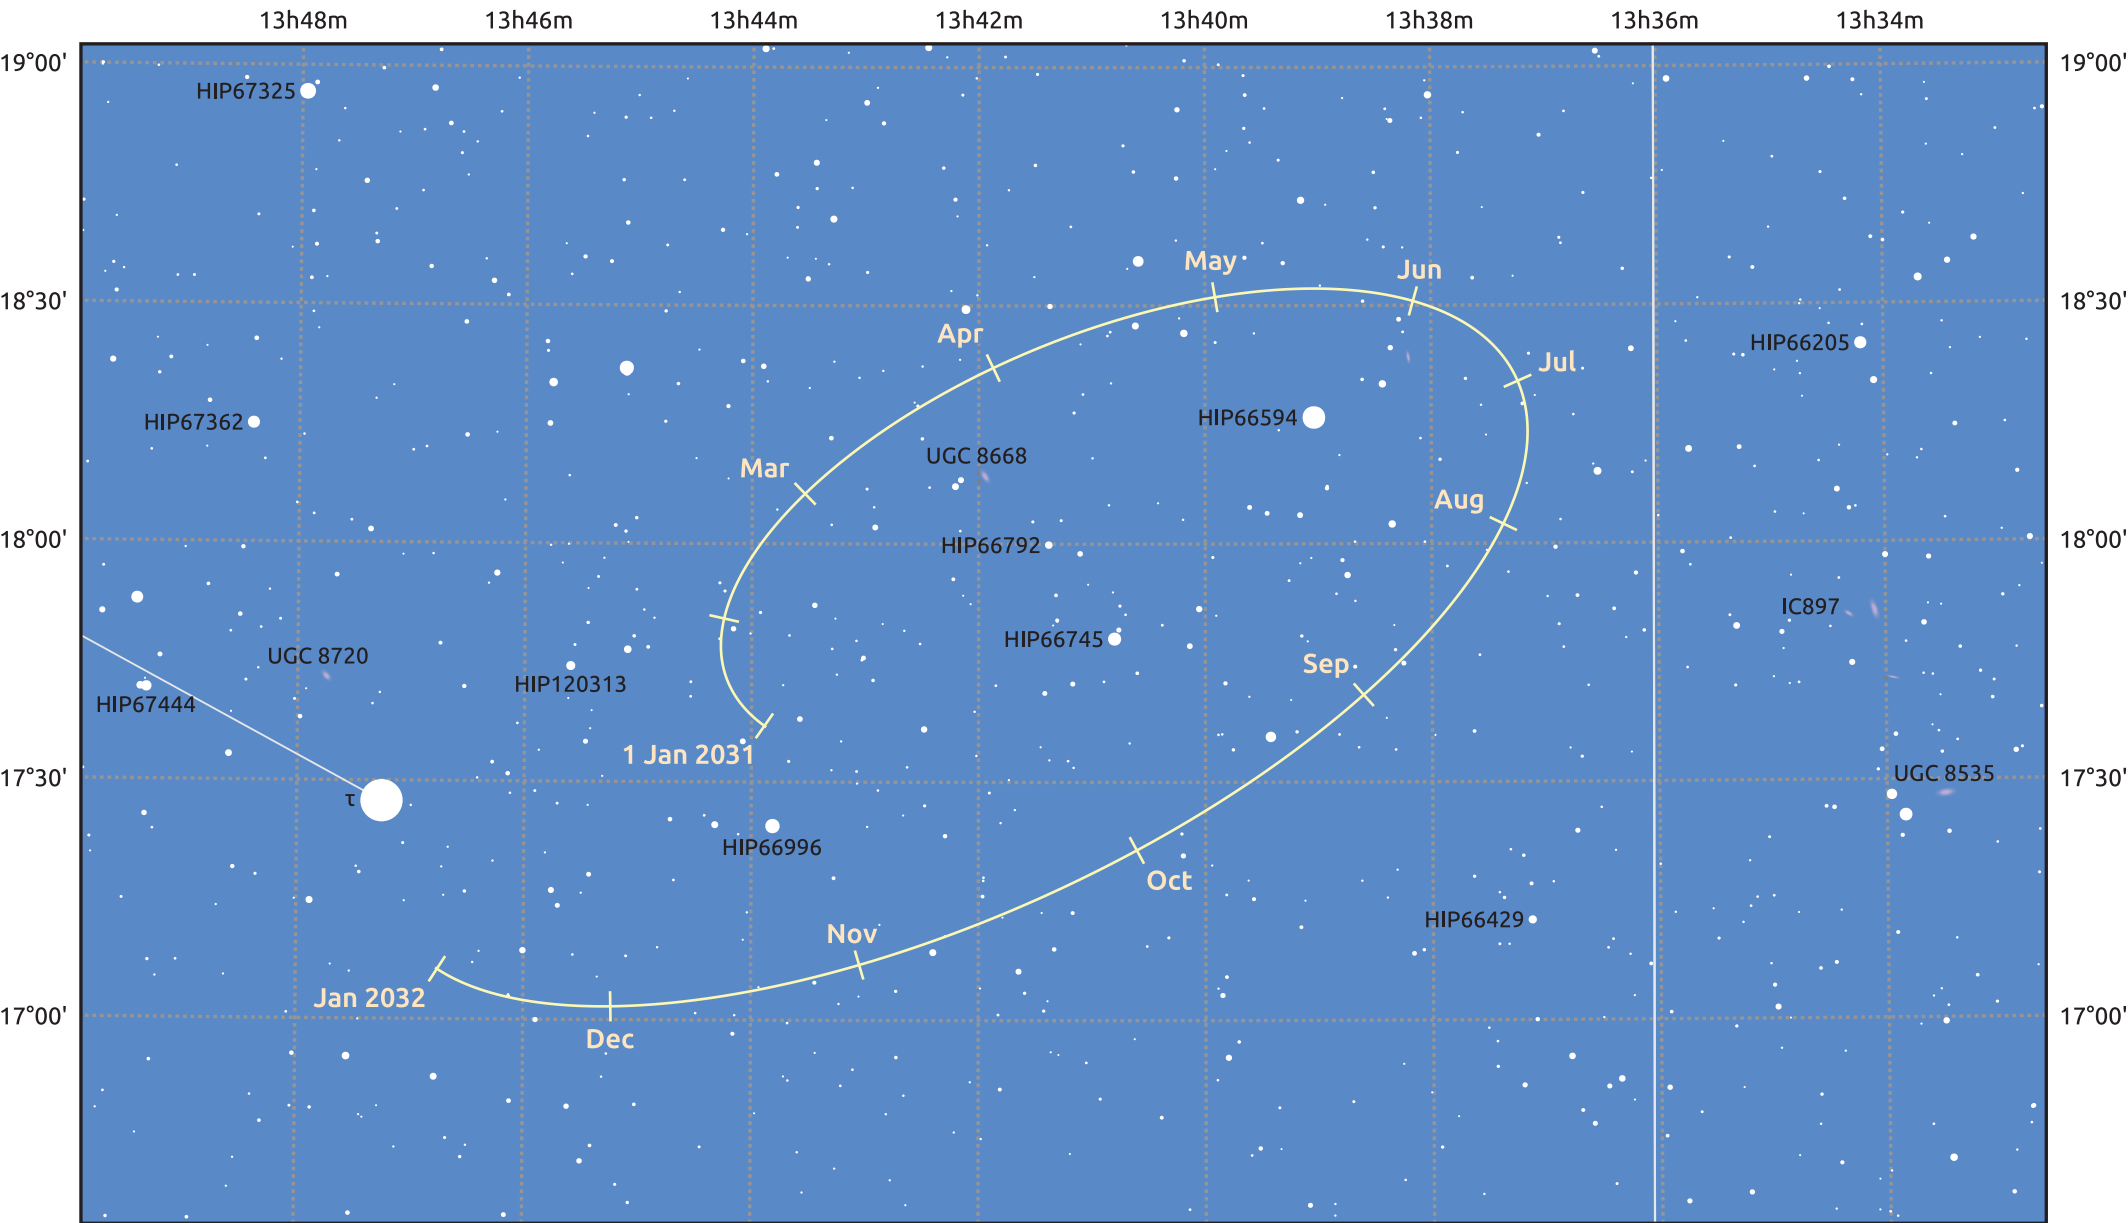

# The path of Makemake in 2031

© Dominic Ford 2011–2025. Date markers placed at midnight UTC. Downloaded from <https://in-the-sky.org>

Magnitude scale: 14.0 13.0 12.0 11.0 10.0 9.0 8.0 7.0 6.0 5.0 4.0

— Ecliptic Plane

- Galaxy
- Bright nebula
- Open cluster
- Globular cluster
- Planetary nebula

Date	Mag
2031 Jan 1	17.1
2031 Apr 1	17.0
2031 Jul 1	17.1
2031 Oct 1	17.1
2032 Jan 1	17.2