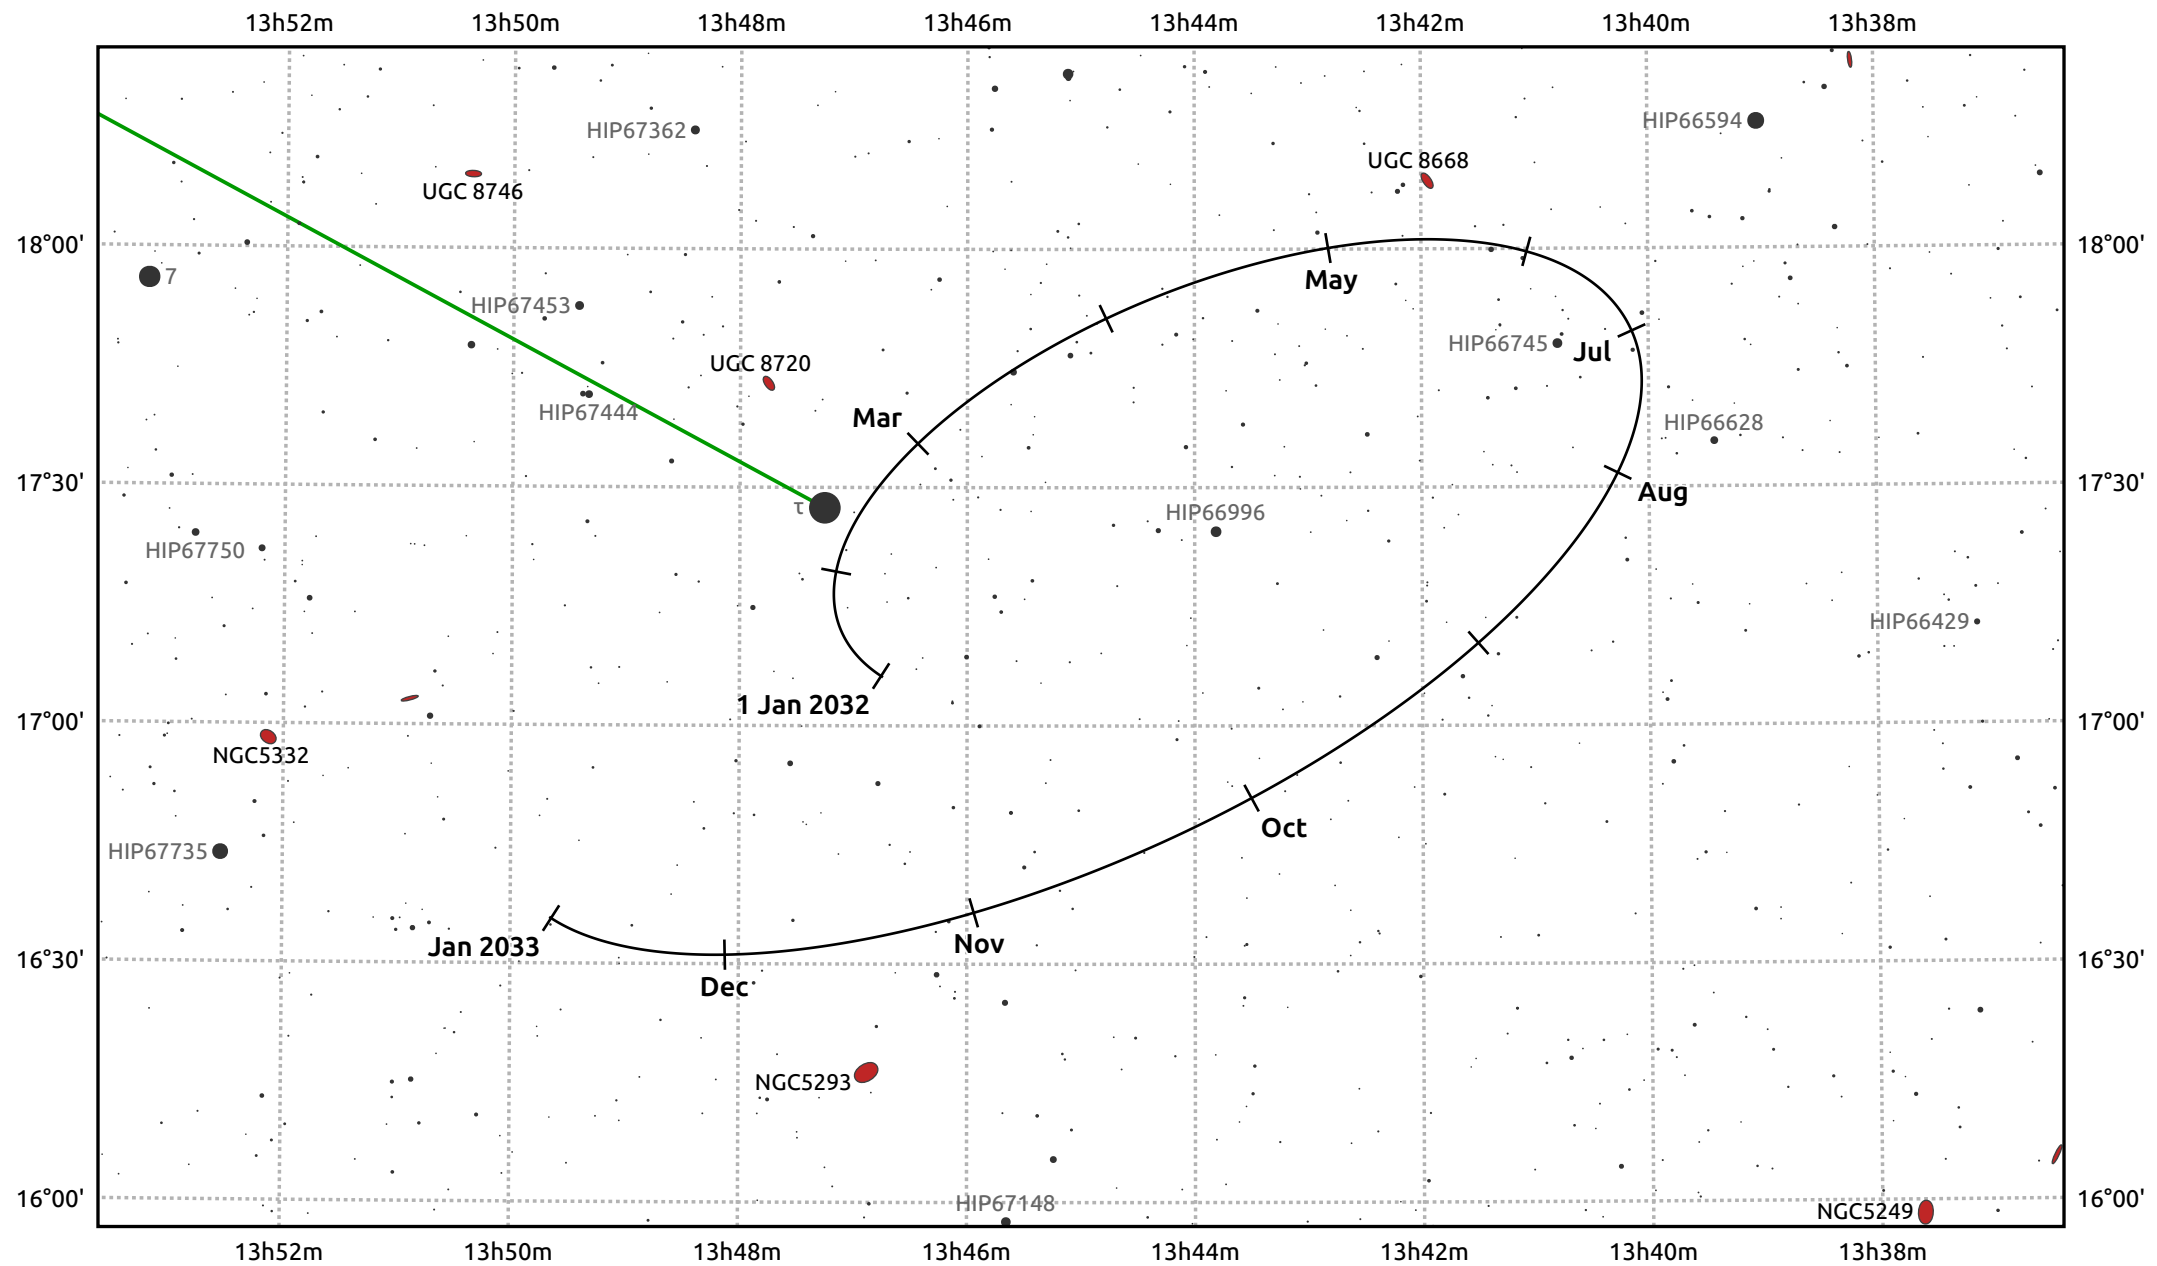

The path of Makemake in 2032

© Dominic Ford 2011–2025. Date markers placed at midnight UTC. Downloaded from <https://in-the-sky.org>

Magnitude scale: 14.0 13.0 12.0 11.0 10.0 9.0 8.0 7.0 6.0 5.0 4.0

— Ecliptic Plane

- Galaxy
- Bright nebula
- Open cluster
- ⊕ Globular cluster
- ⊕ Planetary nebula

Date	Mag
2032 Jan 1	17.2
2032 Apr 1	17.0
2032 Jul 1	17.1
2032 Oct 1	17.1
2033 Jan 1	17.2