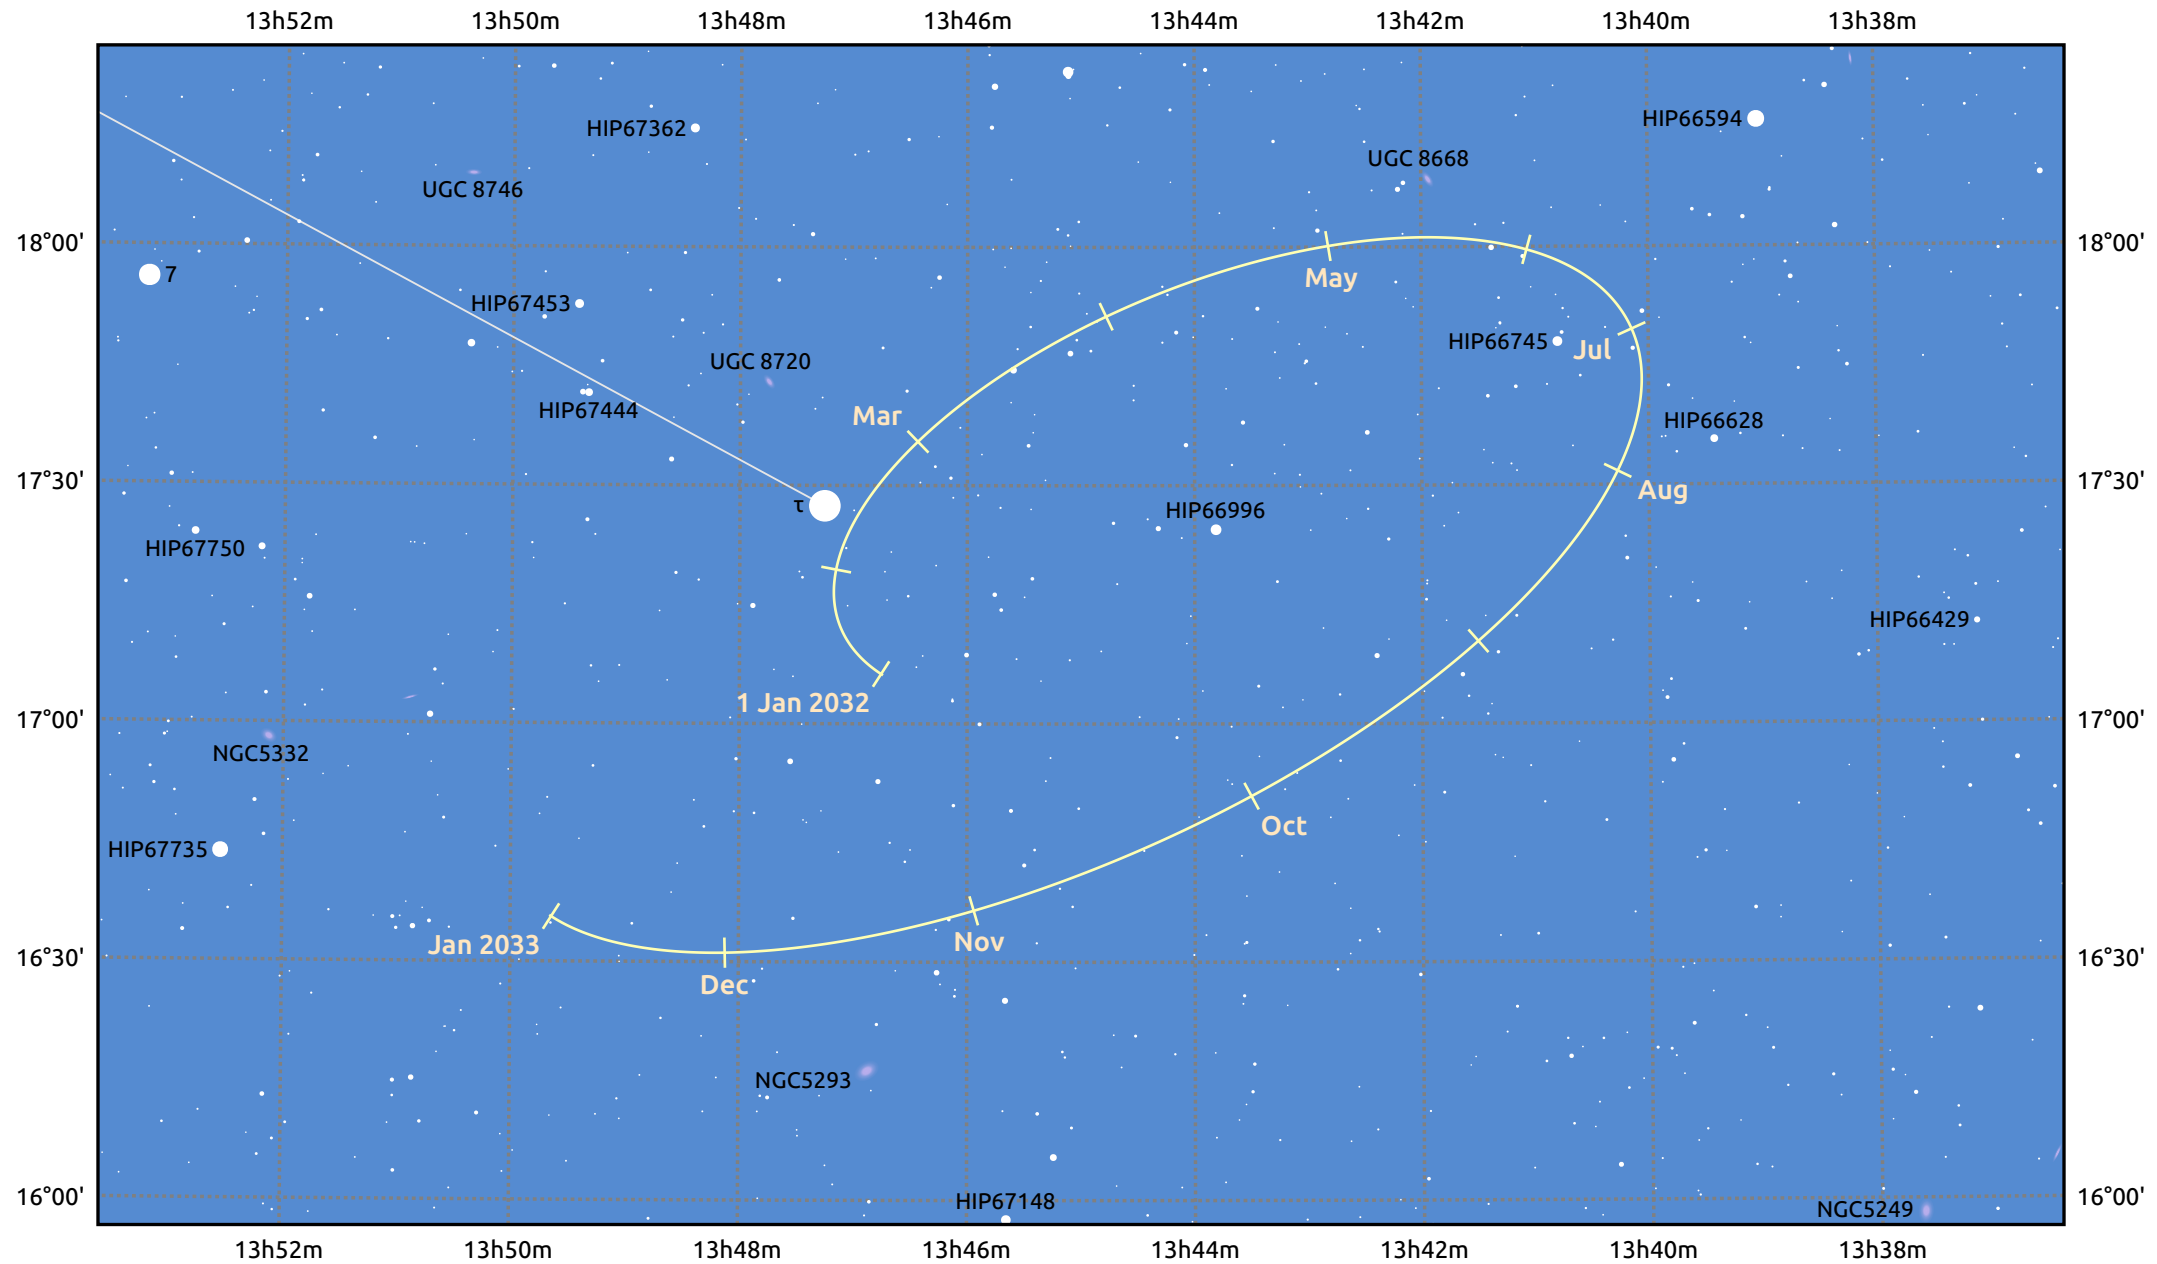

The path of Makemake in 2032

© Dominic Ford 2011–2025. Date markers placed at midnight UTC. Downloaded from <https://in-the-sky.org>

Magnitude scale: 14.0 13.0 12.0 11.0 10.0 9.0 8.0 7.0 6.0 5.0 4.0

— Ecliptic Plane

Galaxy Bright nebula Open cluster Globular cluster Planetary nebula

Date	Mag
2032 Jan 1	17.2
2032 Apr 1	17.0
2032 Jul 1	17.1
2032 Oct 1	17.1
2033 Jan 1	17.2