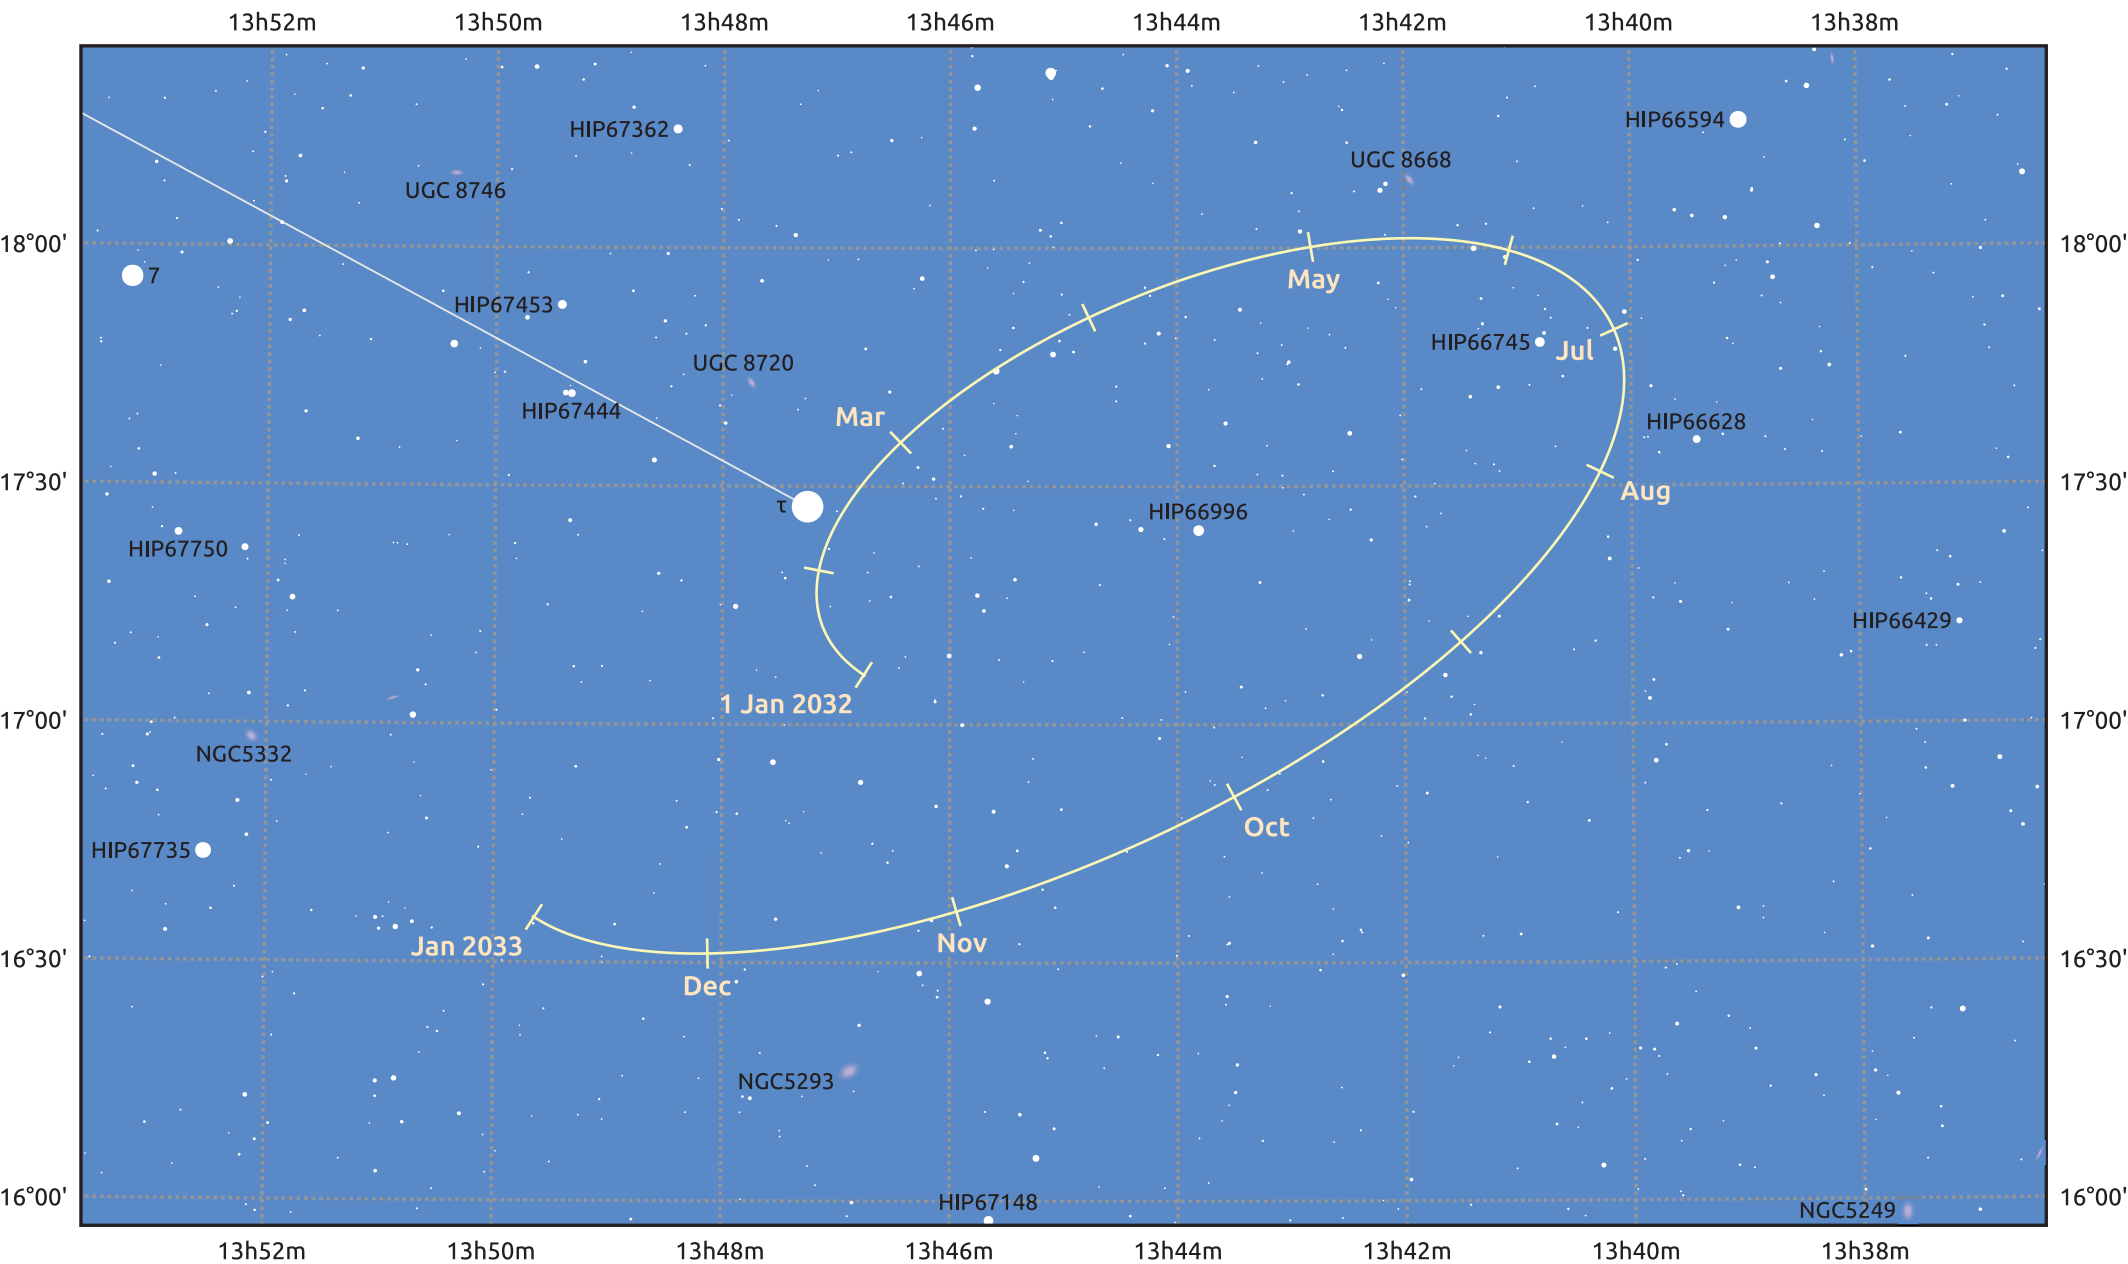

The path of Makemake in 2032

© Dominic Ford 2011–2025. Date markers placed at midnight UTC. Downloaded from <https://in-the-sky.org>

Magnitude scale: 14.0 13.0 12.0 11.0 10.0 9.0 8.0 7.0 6.0 5.0 4.0

— Ecliptic Plane

Galaxy Bright nebula Open cluster Globular cluster Planetary nebula

Date	Mag
2032 Jan 1	17.2
2032 Apr 1	17.0
2032 Jul 1	17.1
2032 Oct 1	17.1
2033 Jan 1	17.2