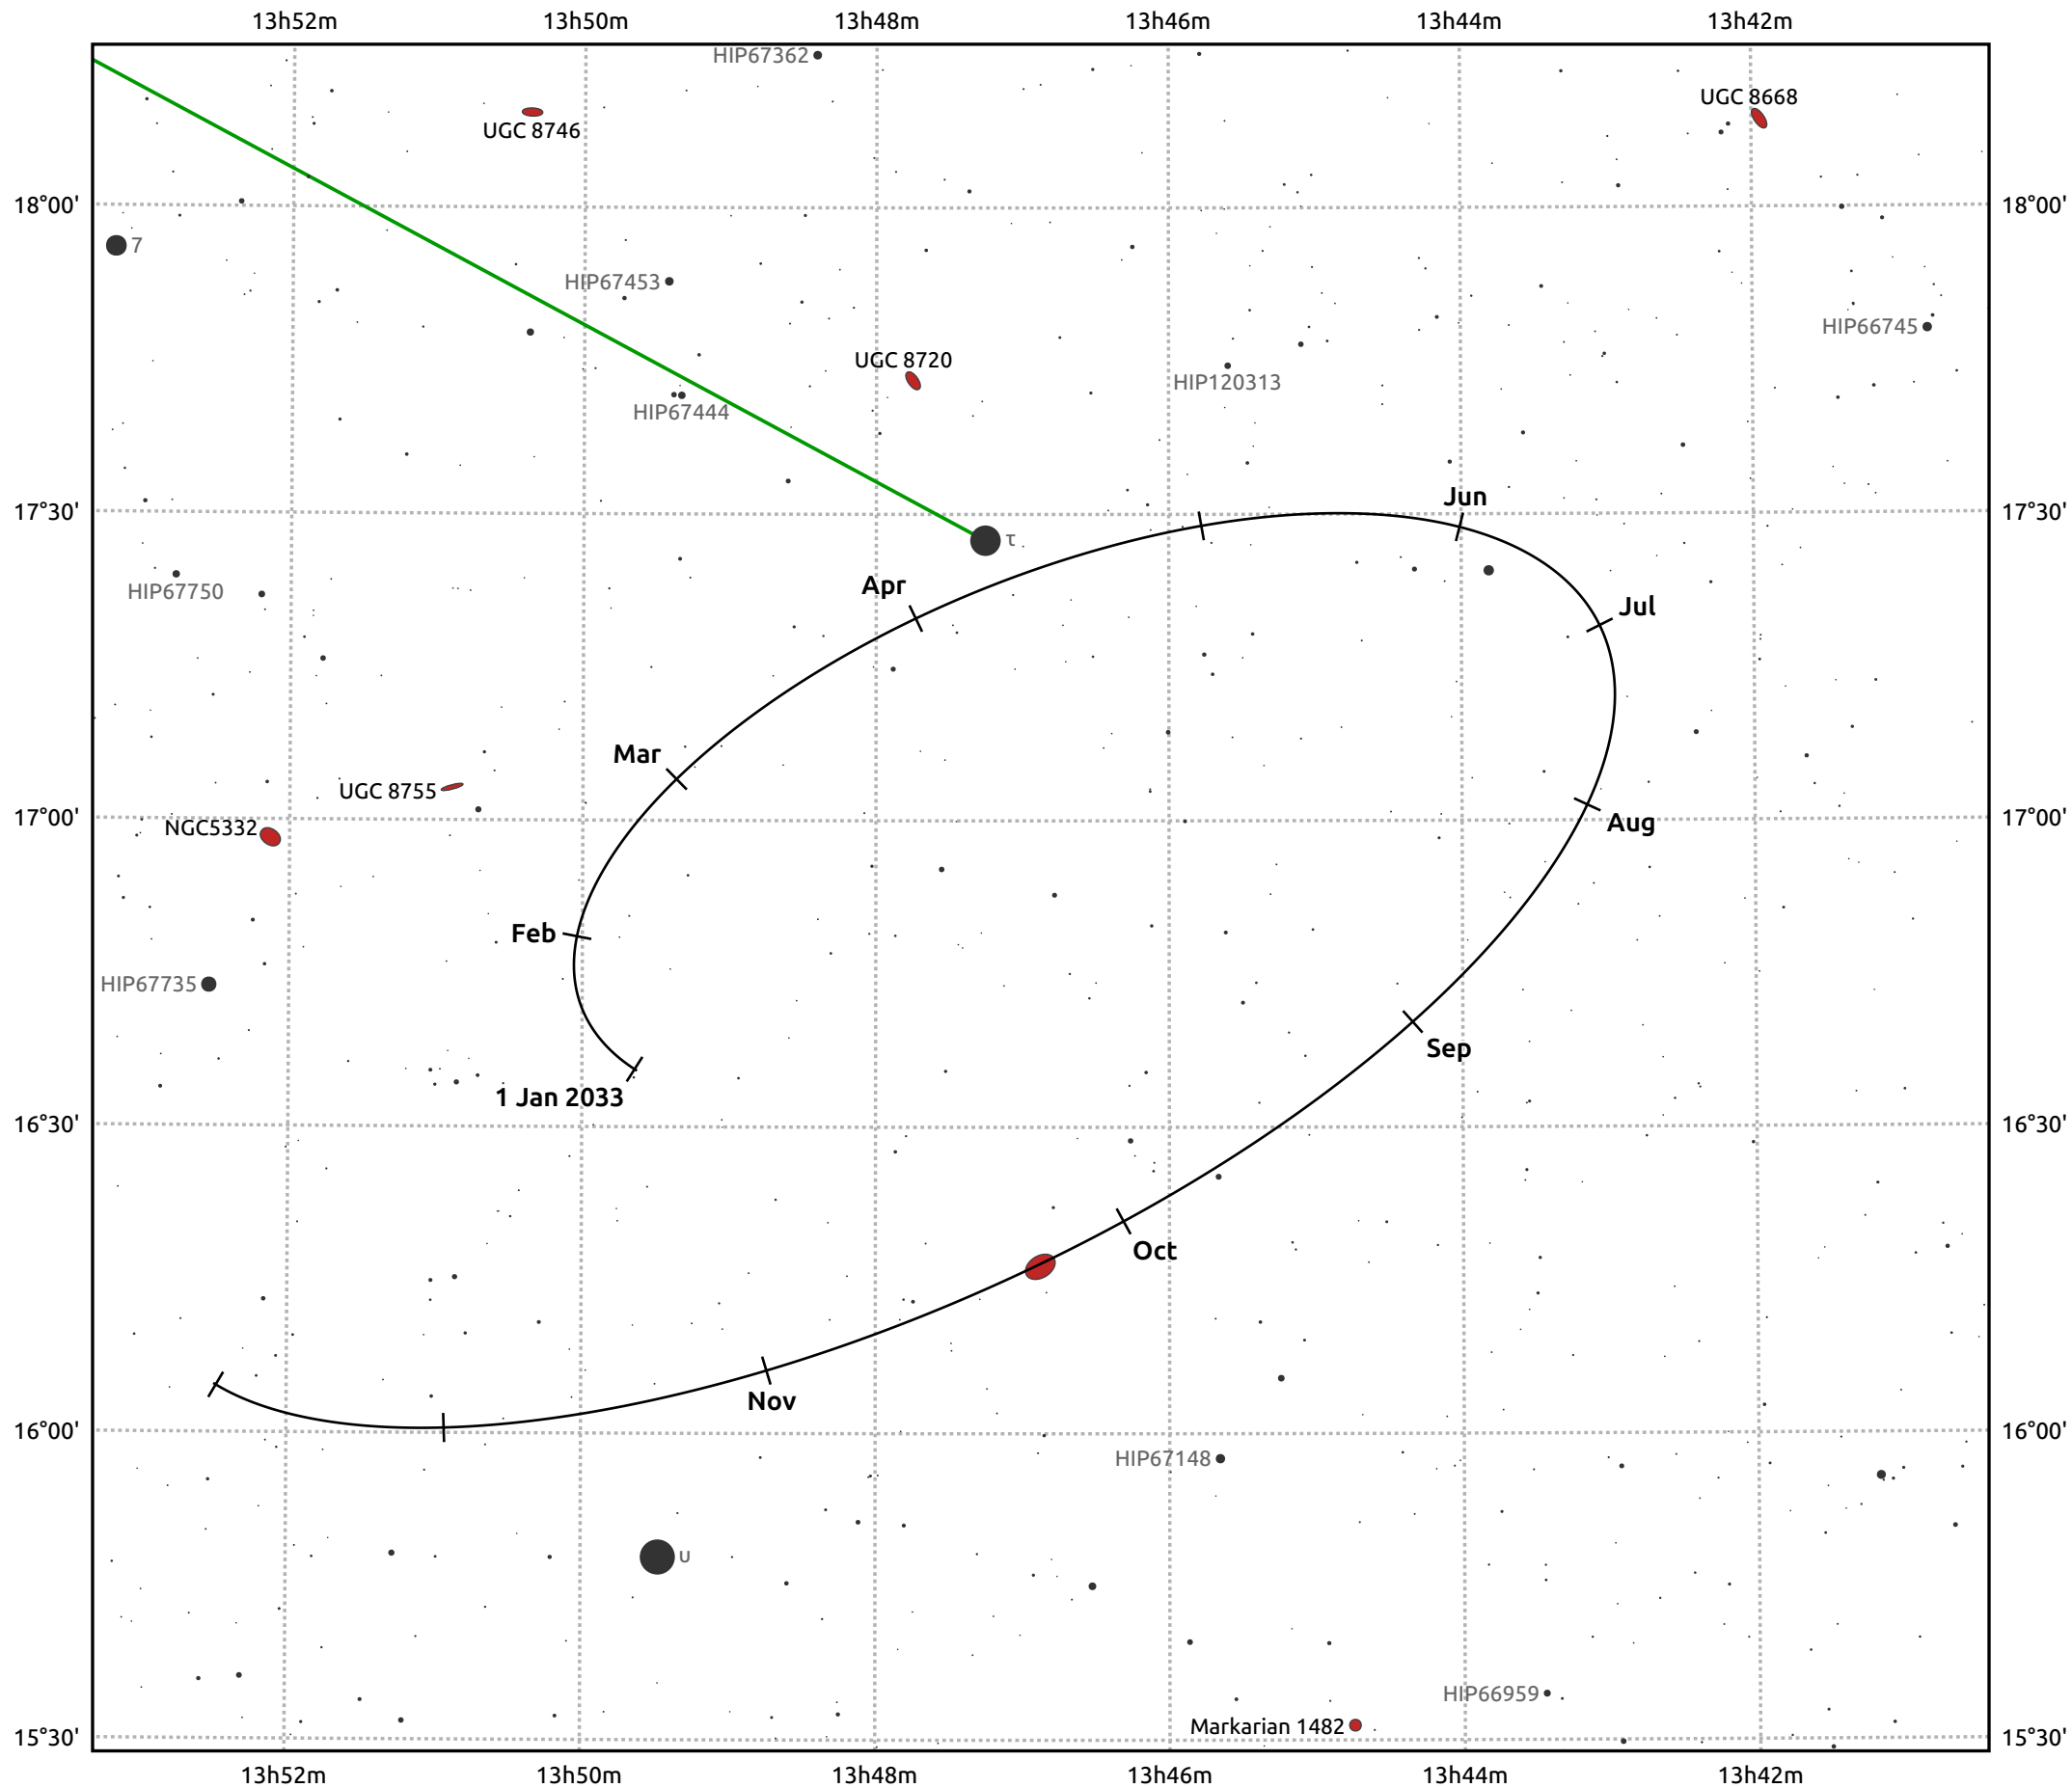

The path of Makemake in 2033

© Dominic Ford 2011–2025. Date markers placed at midnight UTC. Downloaded from <https://in-the-sky.org>

Magnitude scale: 14.0 13.0 12.0 11.0 10.0 9.0 8.0 7.0 6.0 5.0 4.0

— Ecliptic Plane

Galaxy Bright nebula Open cluster Globular cluster Planetary nebula

Date	Mag
2033 Jan 1	17.2
2033 Apr 1	17.0
2033 Jul 1	17.1
2033 Oct 1	17.1
2034 Jan 1	17.2