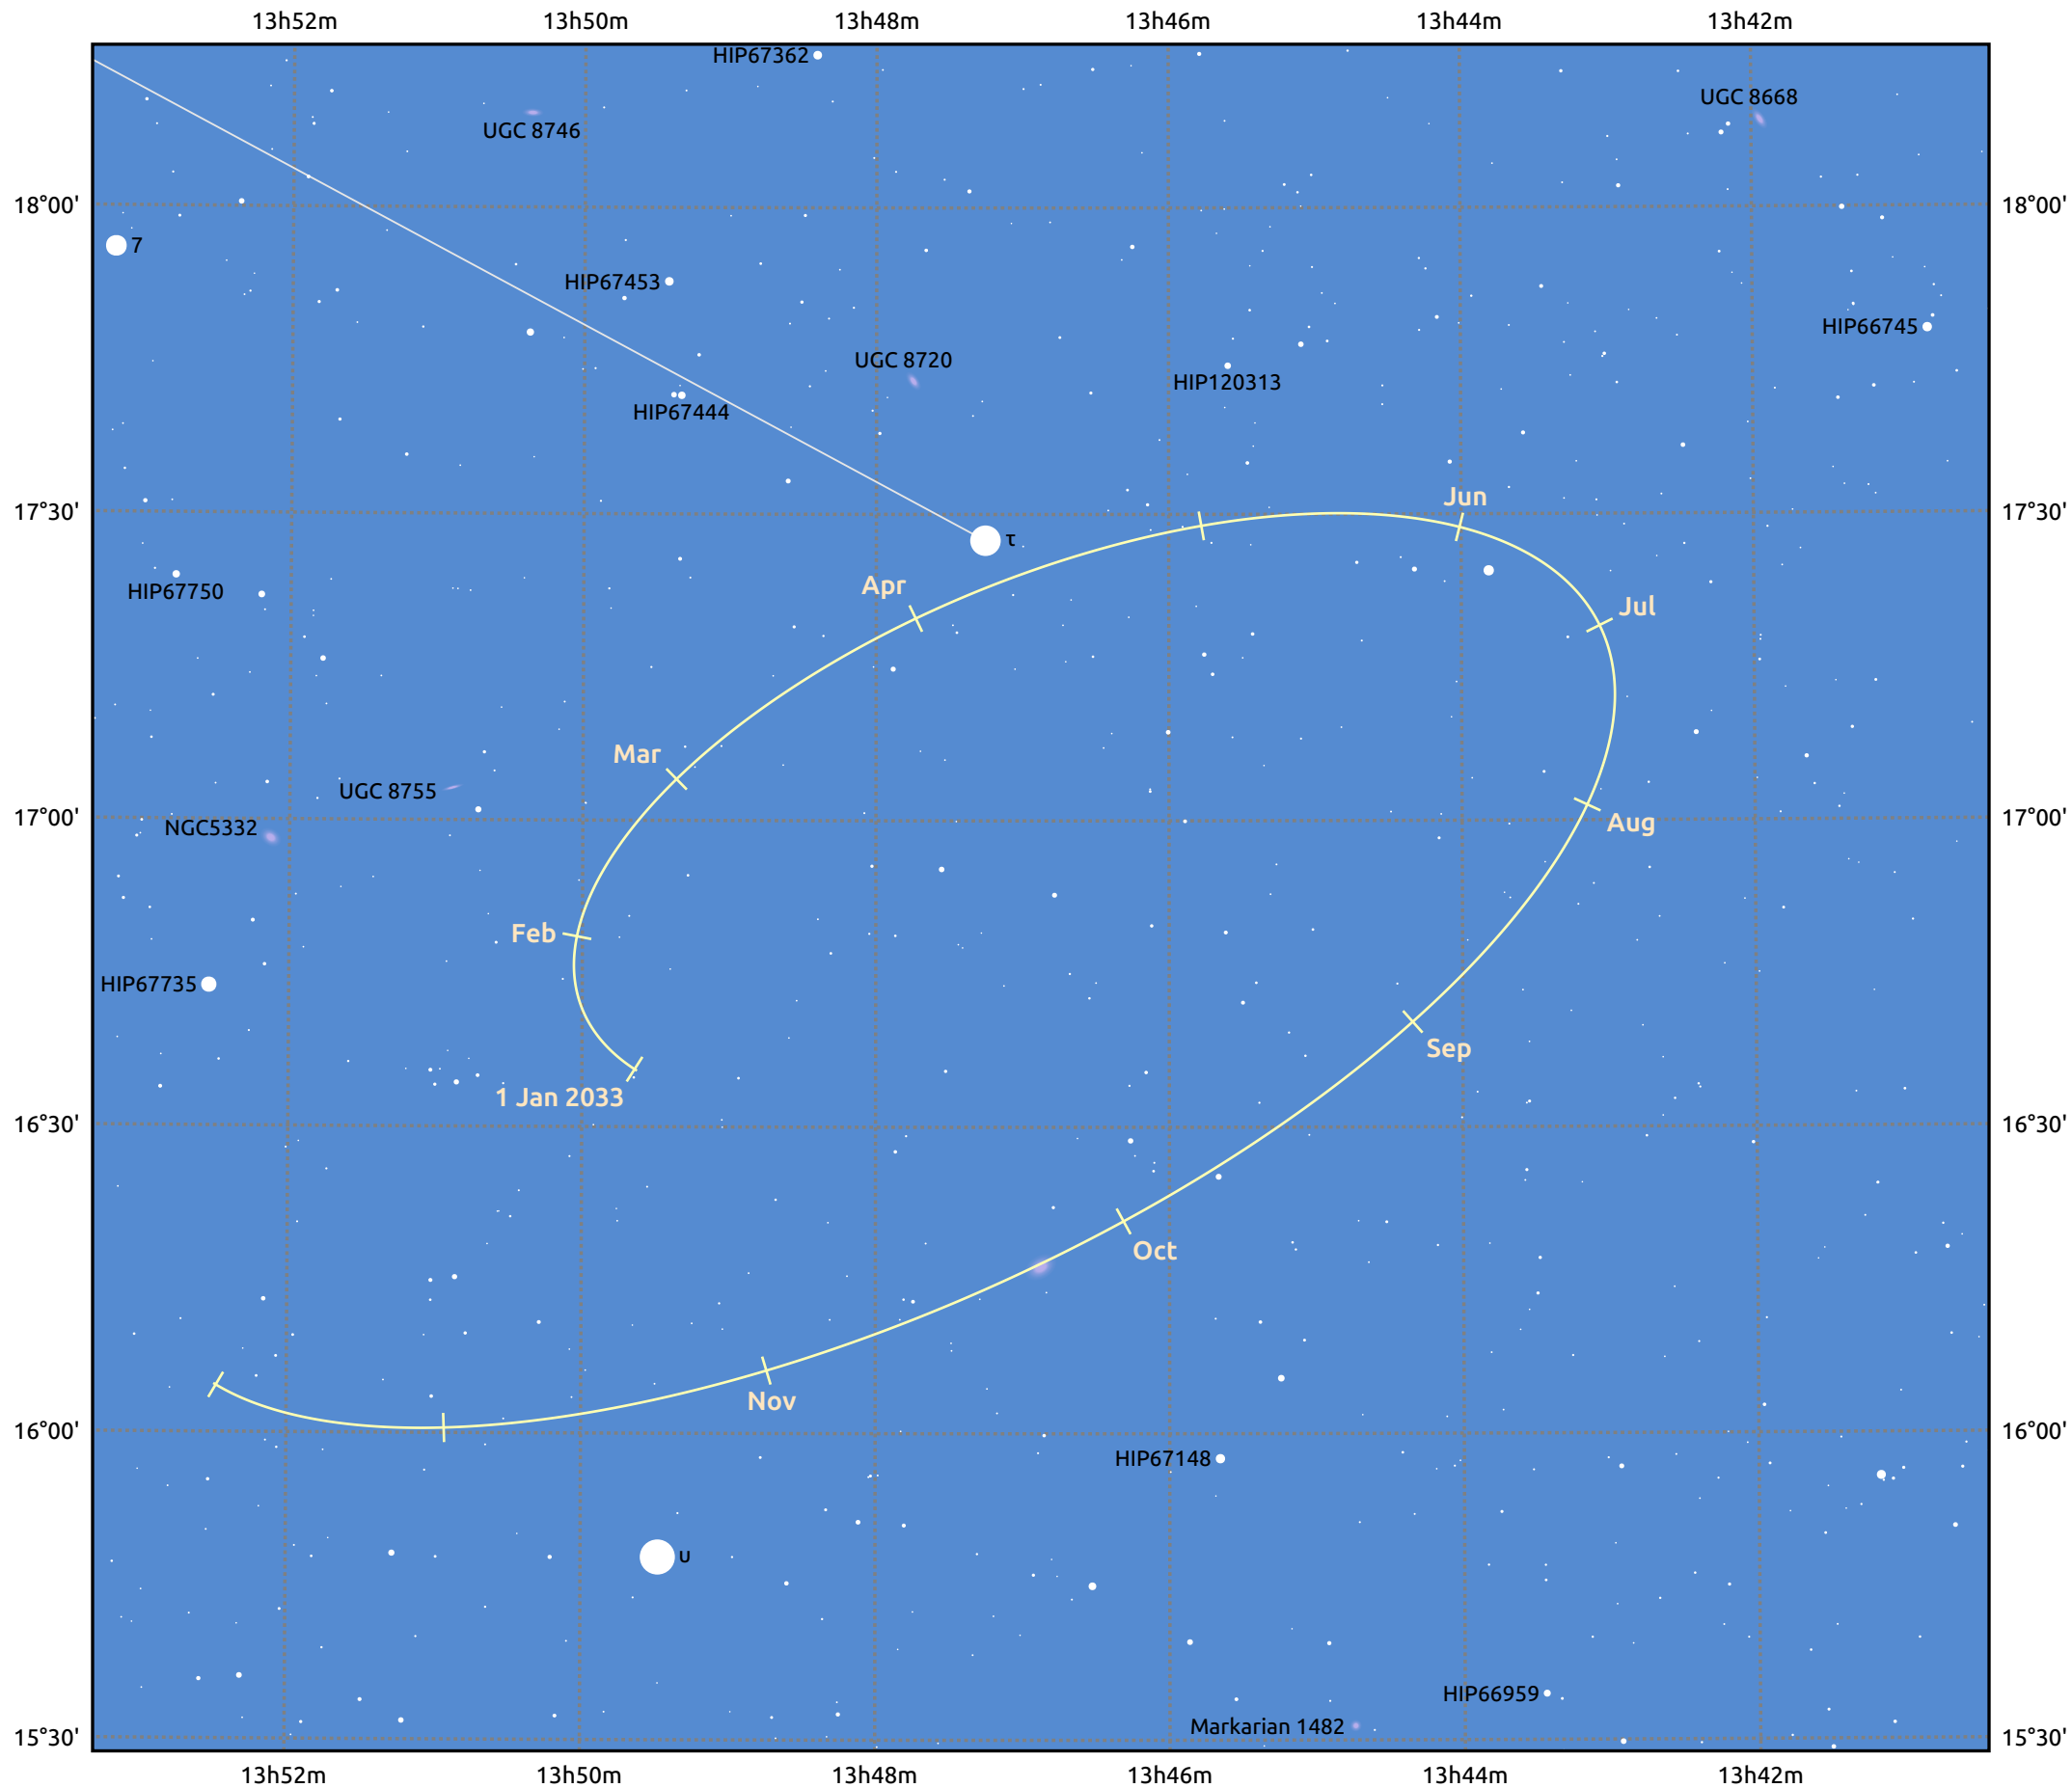

The path of Makemake in 2033

© Dominic Ford 2011–2025. Date markers placed at midnight UTC. Downloaded from <https://in-the-sky.org>

Magnitude scale: 14.0 13.0 12.0 11.0 10.0 9.0 8.0 7.0 6.0 5.0 4.0

— Ecliptic Plane

Galaxy Bright nebula Open cluster Globular cluster Planetary nebula

Date	Mag
2033 Jan 1	17.2
2033 Apr 1	17.0
2033 Jul 1	17.1
2033 Oct 1	17.1
2034 Jan 1	17.2