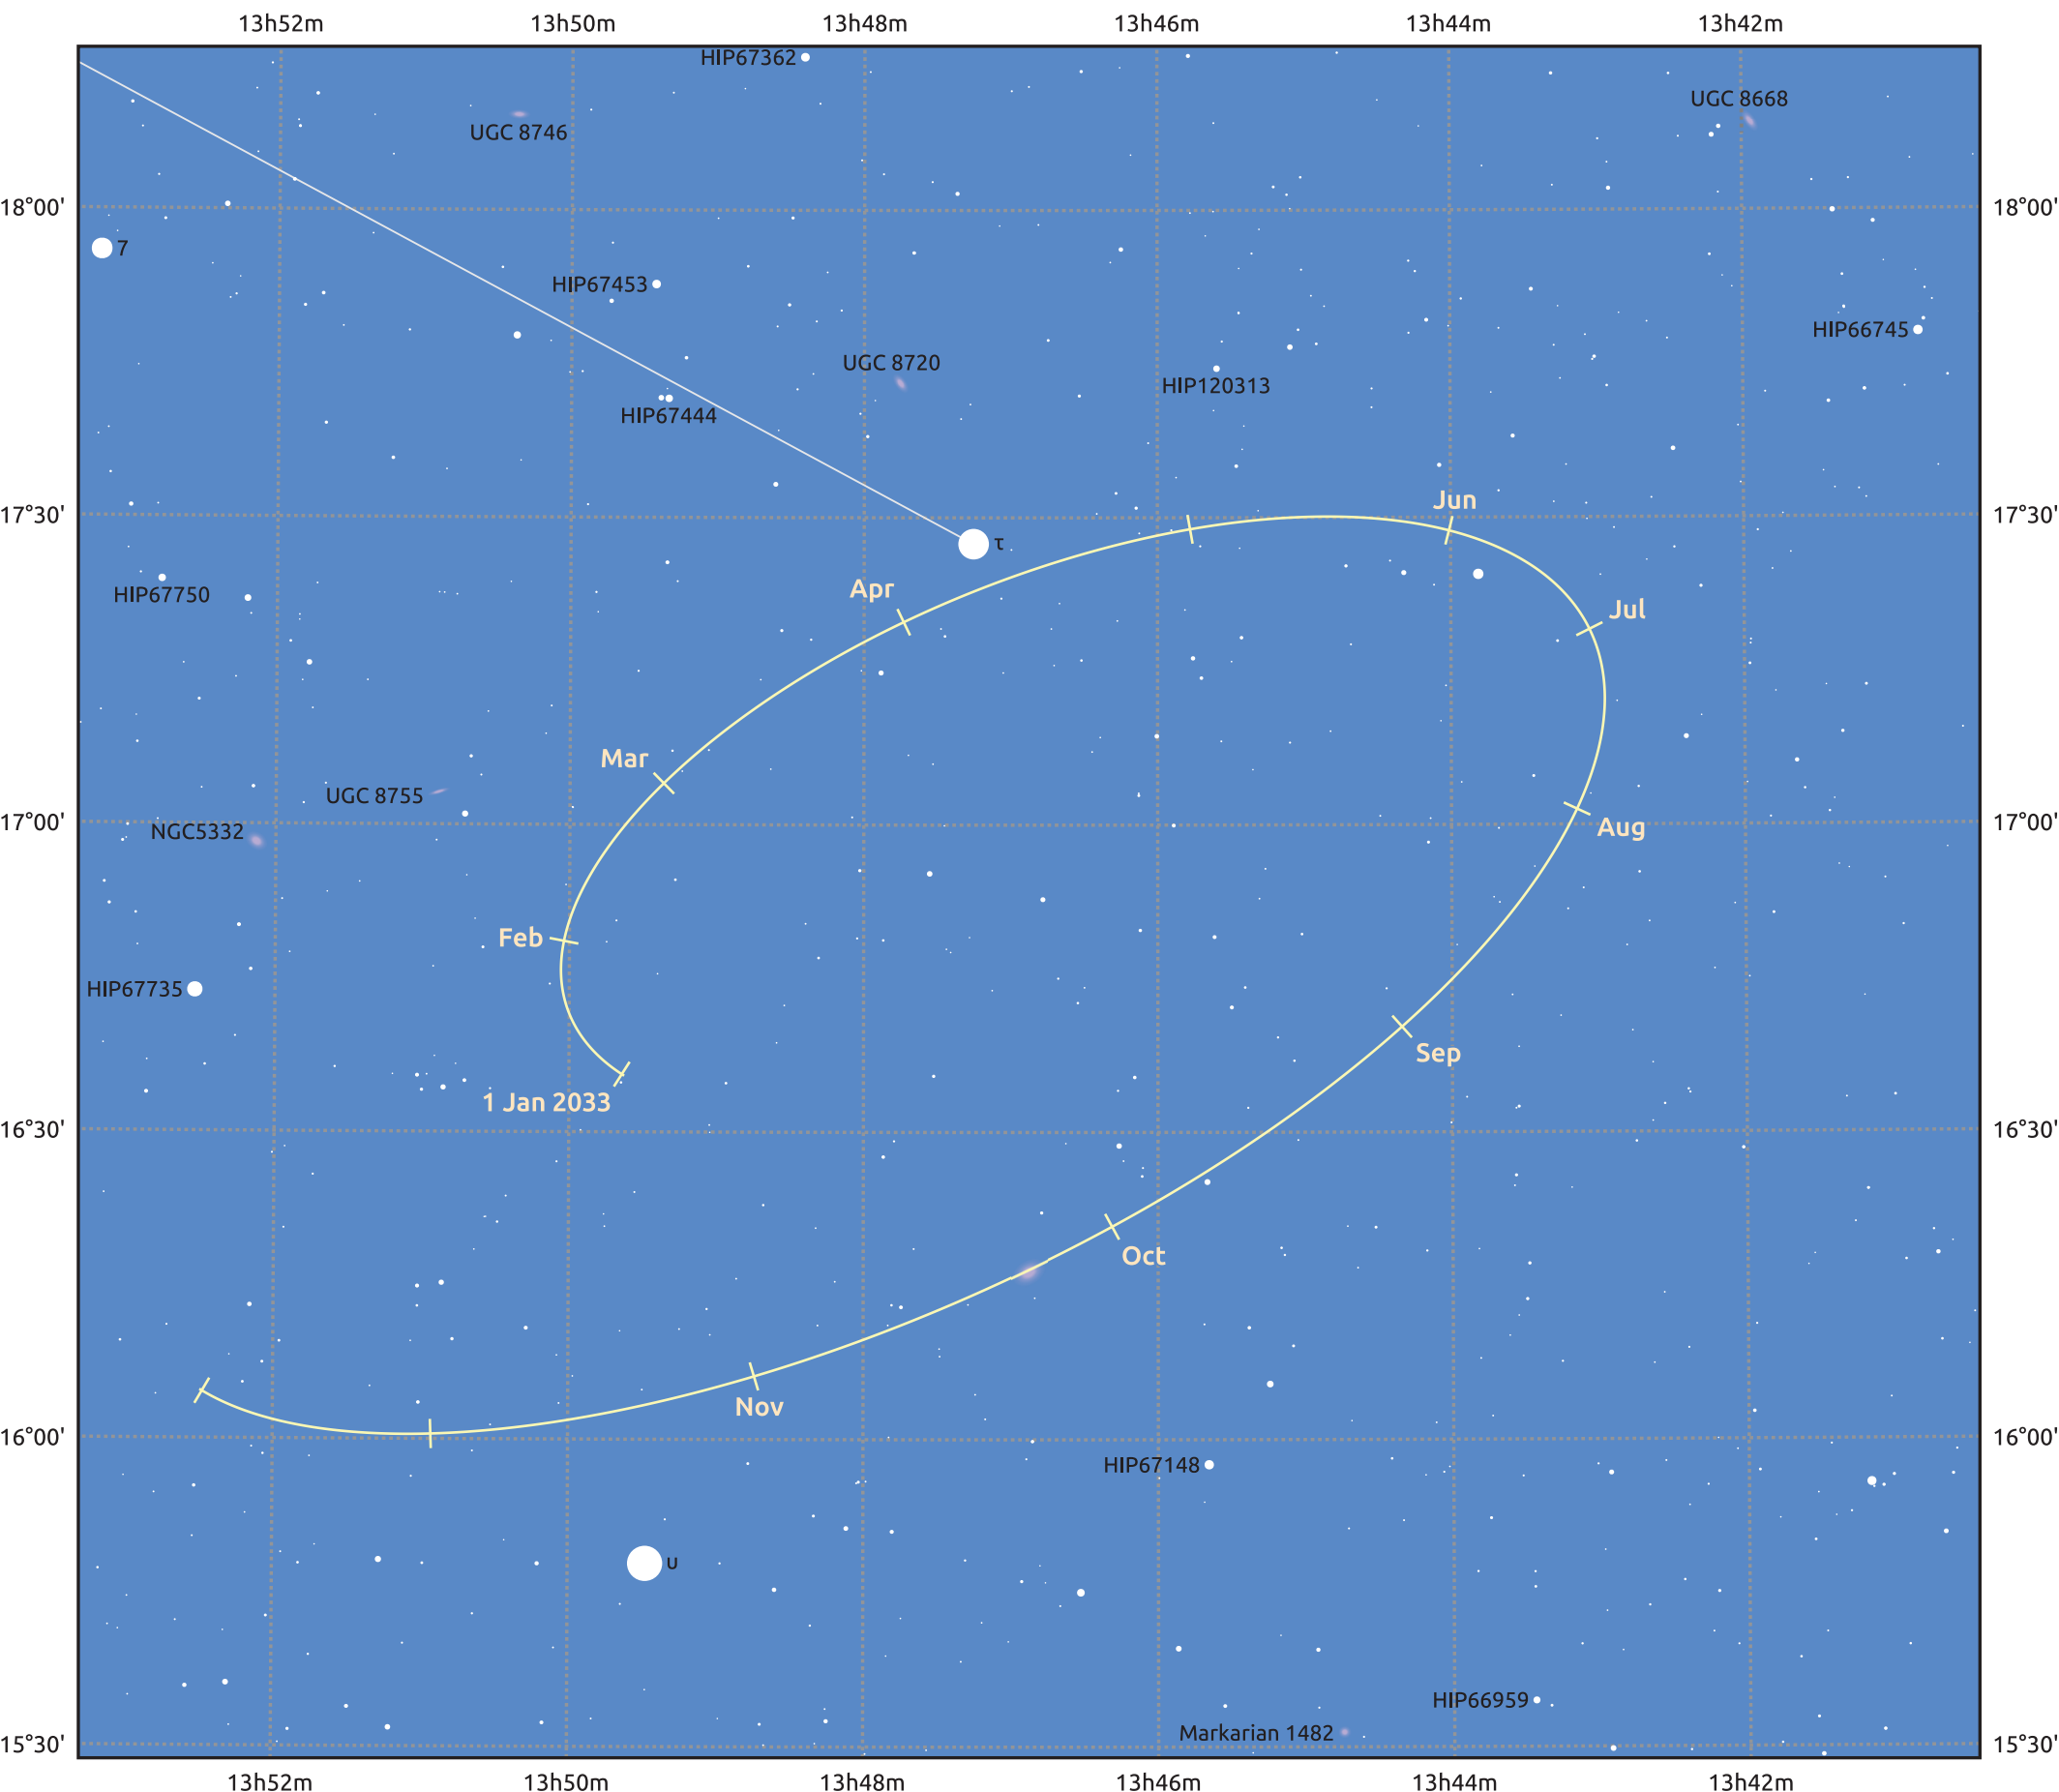

The path of Makemake in 2033

© Dominic Ford 2011–2025. Date markers placed at midnight UTC. Downloaded from <https://in-the-sky.org>

Magnitude scale: 14.0 13.0 12.0 11.0 10.0 9.0 8.0 7.0 6.0 5.0 4.0

— Ecliptic Plane

- Galaxy
- Bright nebula
- Open cluster
- Globular cluster
- Planetary nebula

Date	Mag
2033 Jan 1	17.2
2033 Apr 1	17.0
2033 Jul 1	17.1
2033 Oct 1	17.1
2034 Jan 1	17.2