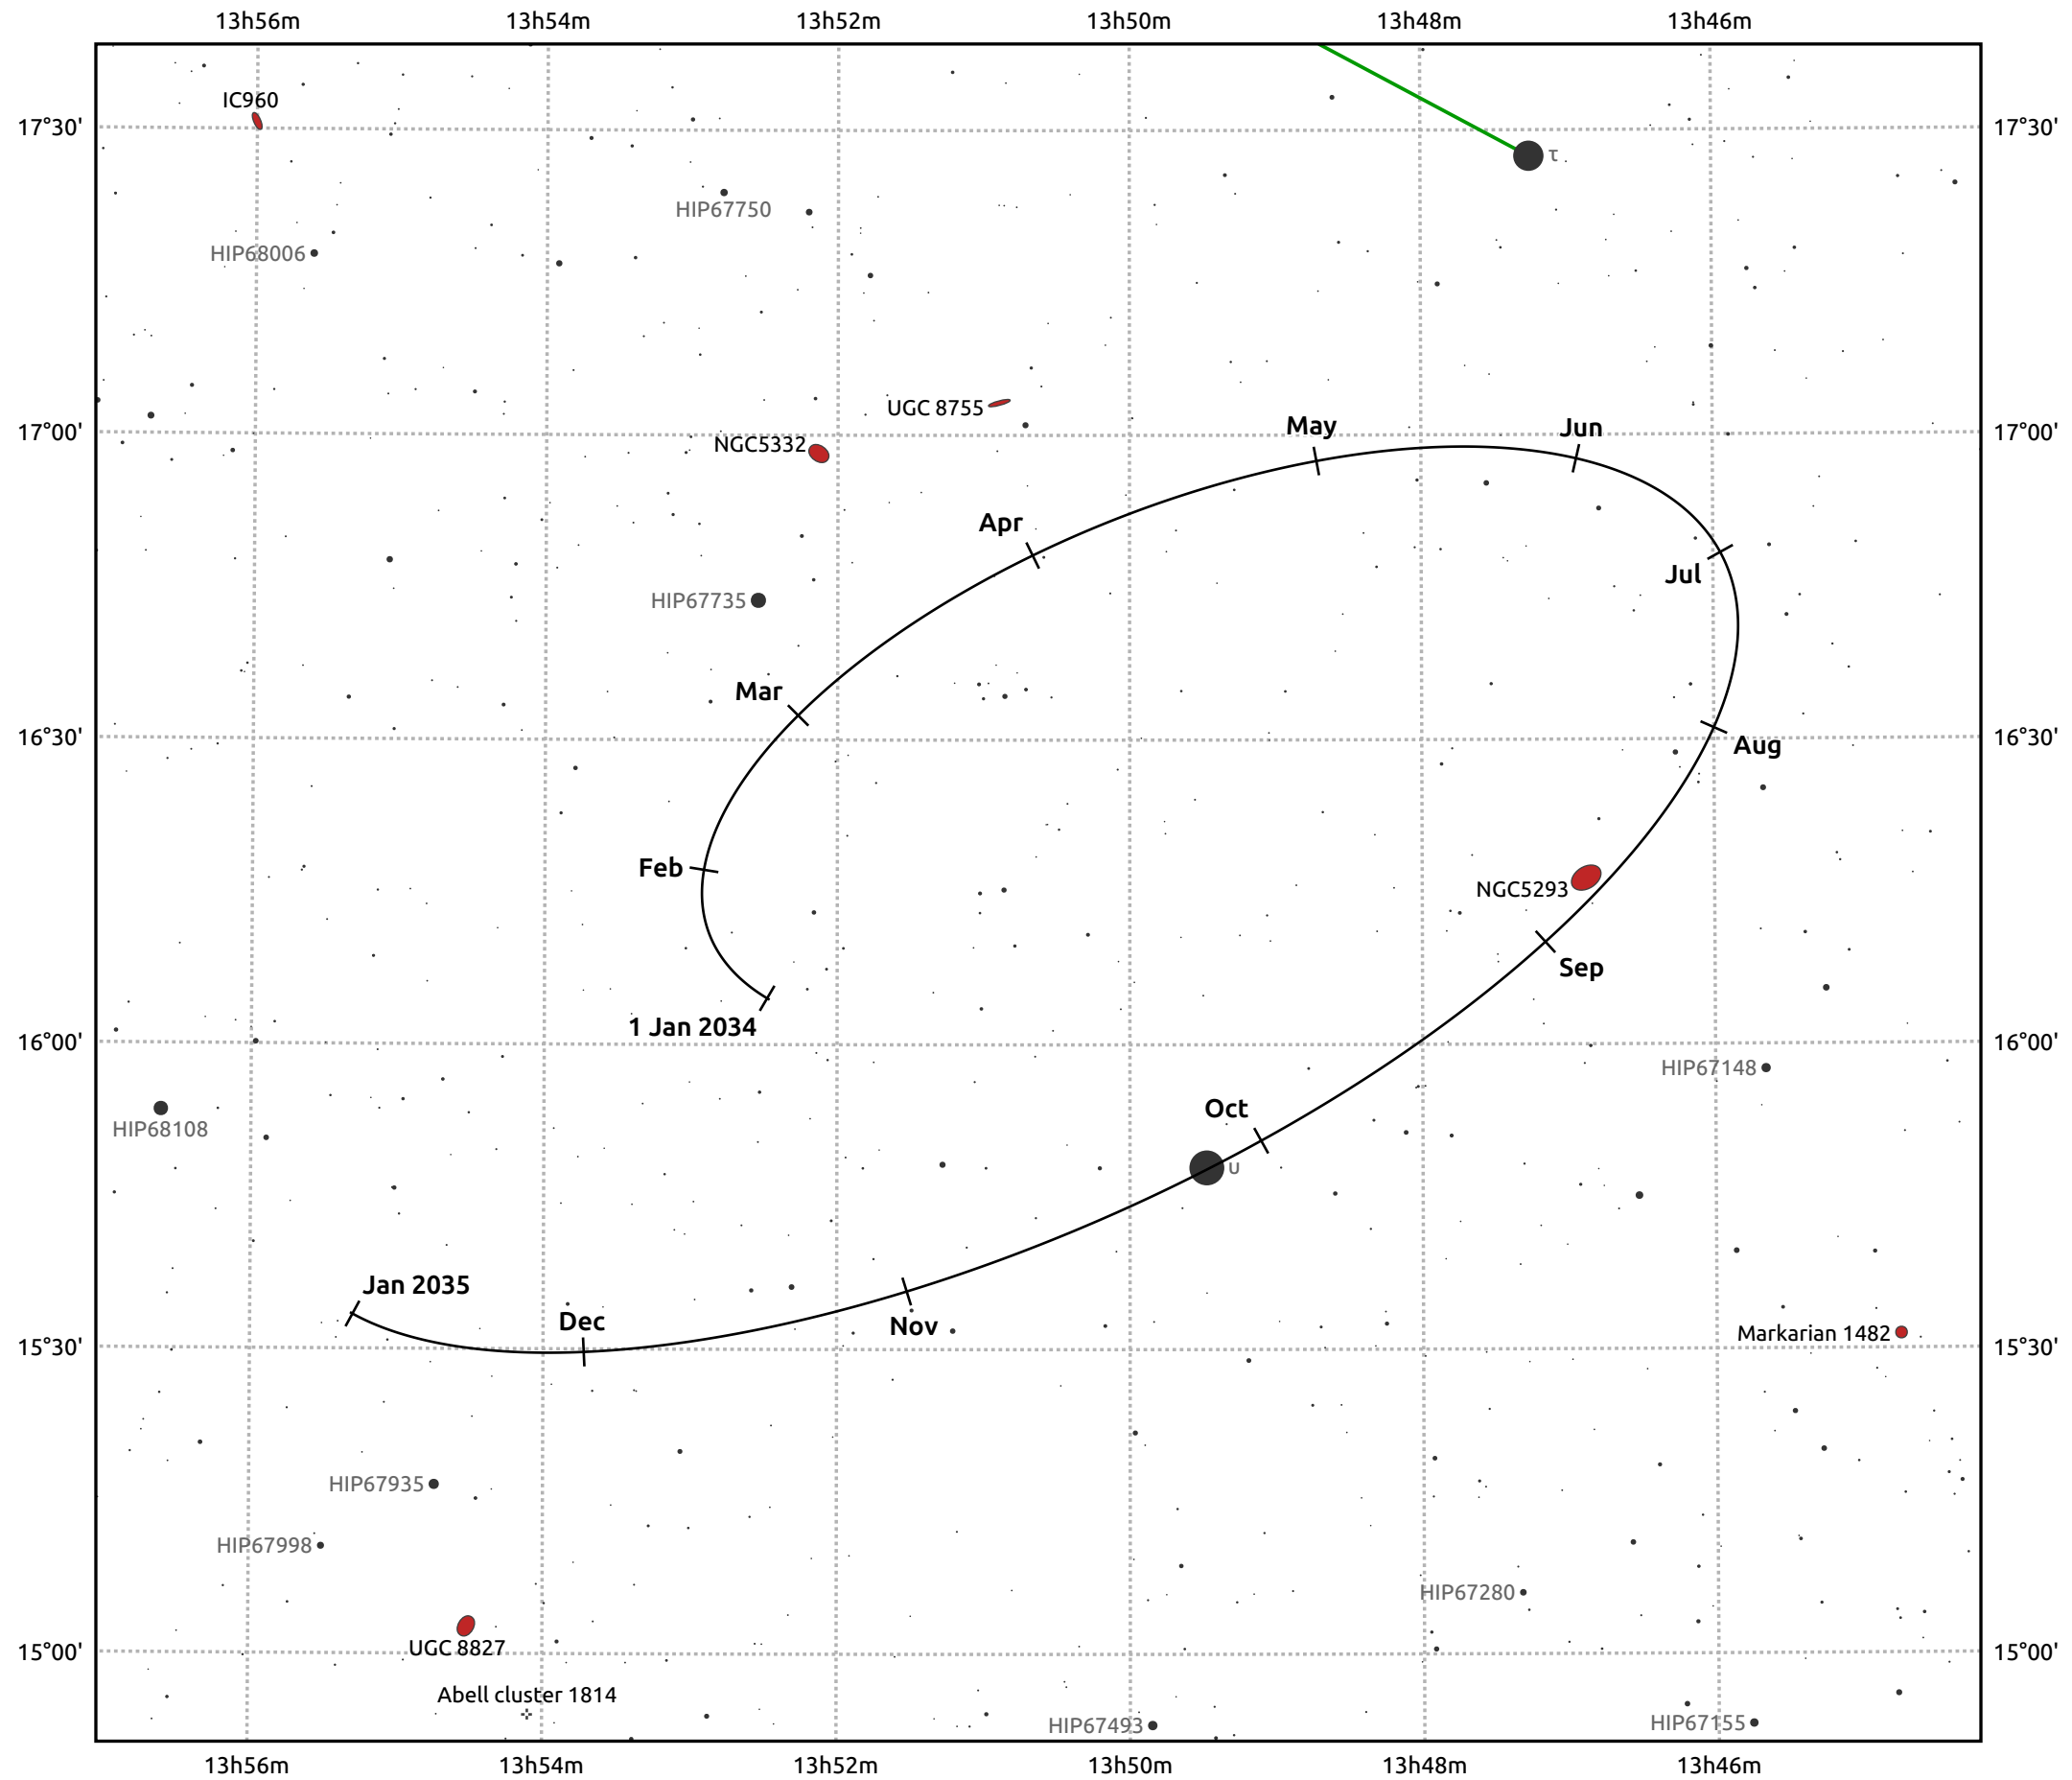

The path of Makemake in 2034

© Dominic Ford 2011–2025. Date markers placed at midnight UTC. Downloaded from <https://in-the-sky.org>

Magnitude scale: 14.0 13.0 12.0 11.0 10.0 9.0 8.0 7.0 6.0 5.0 4.0

— Ecliptic Plane

Galaxy Bright nebula Open cluster Globular cluster Planetary nebula

| Date | Mag |
|------------|------|
| 2034 Jan 1 | 17.2 |
| 2034 Apr 1 | 17.0 |
| 2034 Jul 1 | 17.1 |
| 2034 Oct 1 | 17.1 |
| 2035 Jan 1 | 17.2 |