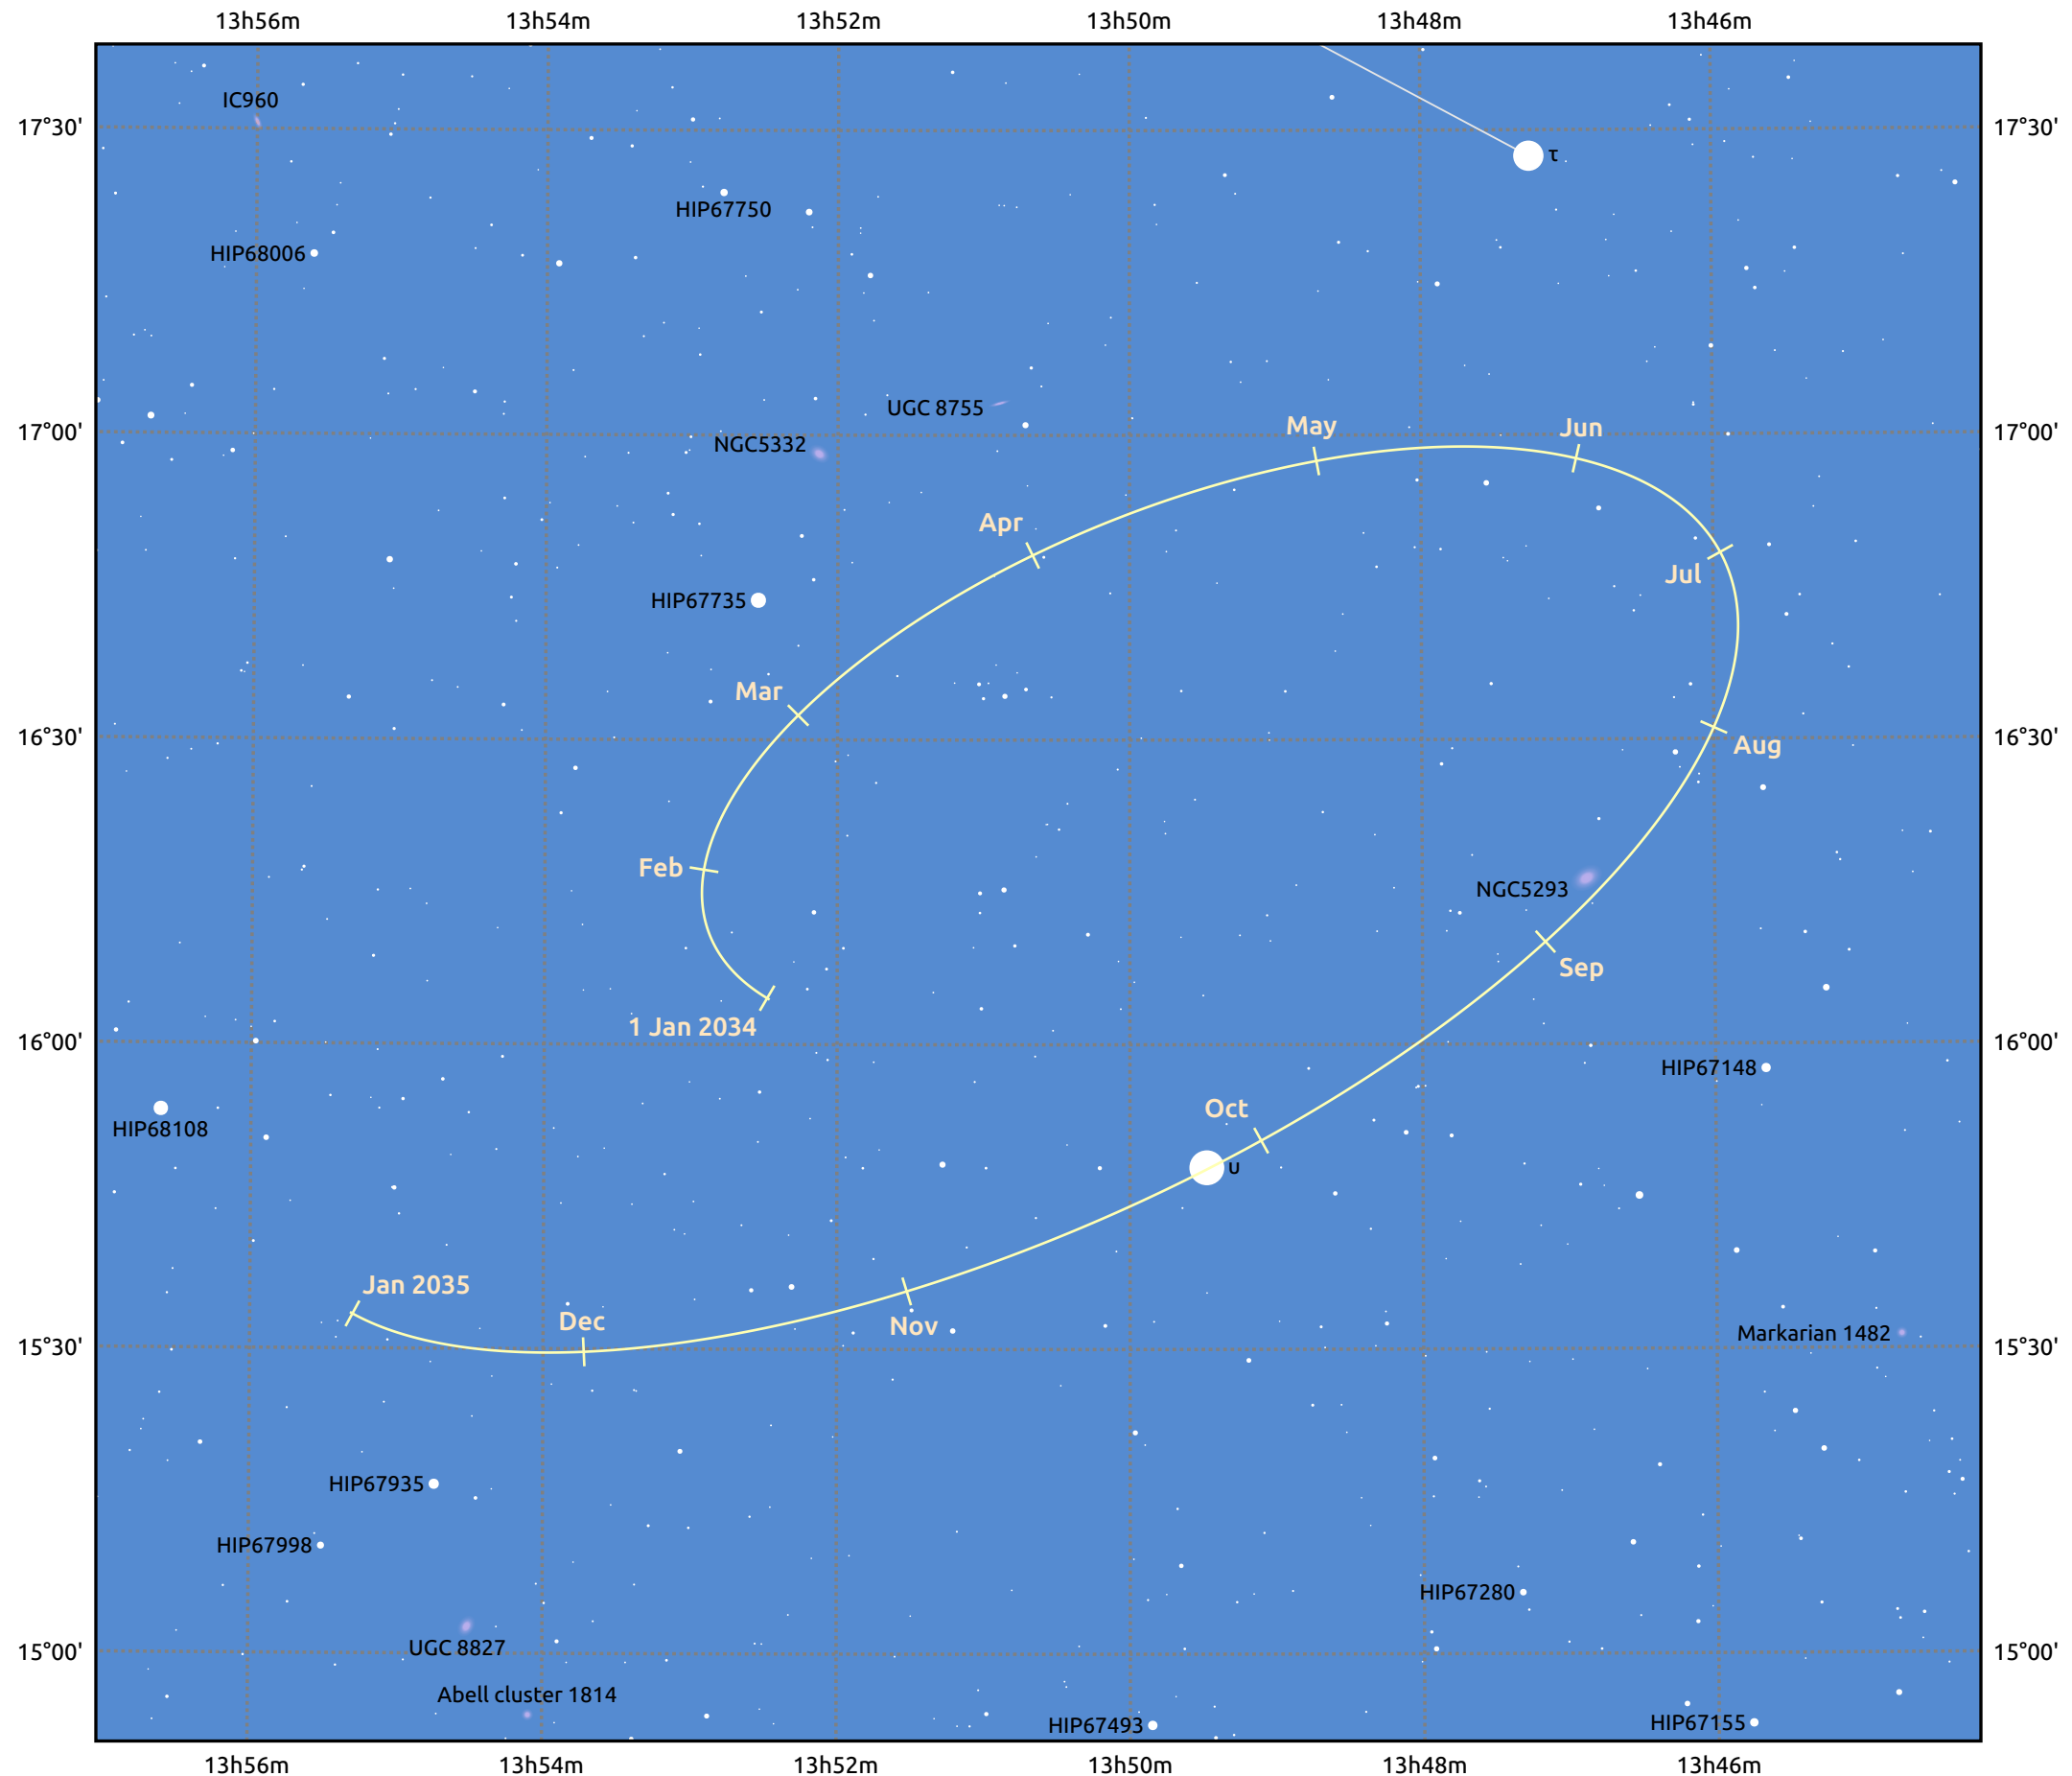

# The path of Makemake in 2034

© Dominic Ford 2011–2025. Date markers placed at midnight UTC. Downloaded from <https://in-the-sky.org>

Magnitude scale: 14.0 13.0 12.0 11.0 10.0 9.0 8.0 7.0 6.0 5.0 4.0

Ecliptic Plane

Galaxy Bright nebula Open cluster Globular cluster Planetary nebula

Date	Mag
2034 Jan 1	17.2
2034 Apr 1	17.0
2034 Jul 1	17.1
2034 Oct 1	17.1
2035 Jan 1	17.2