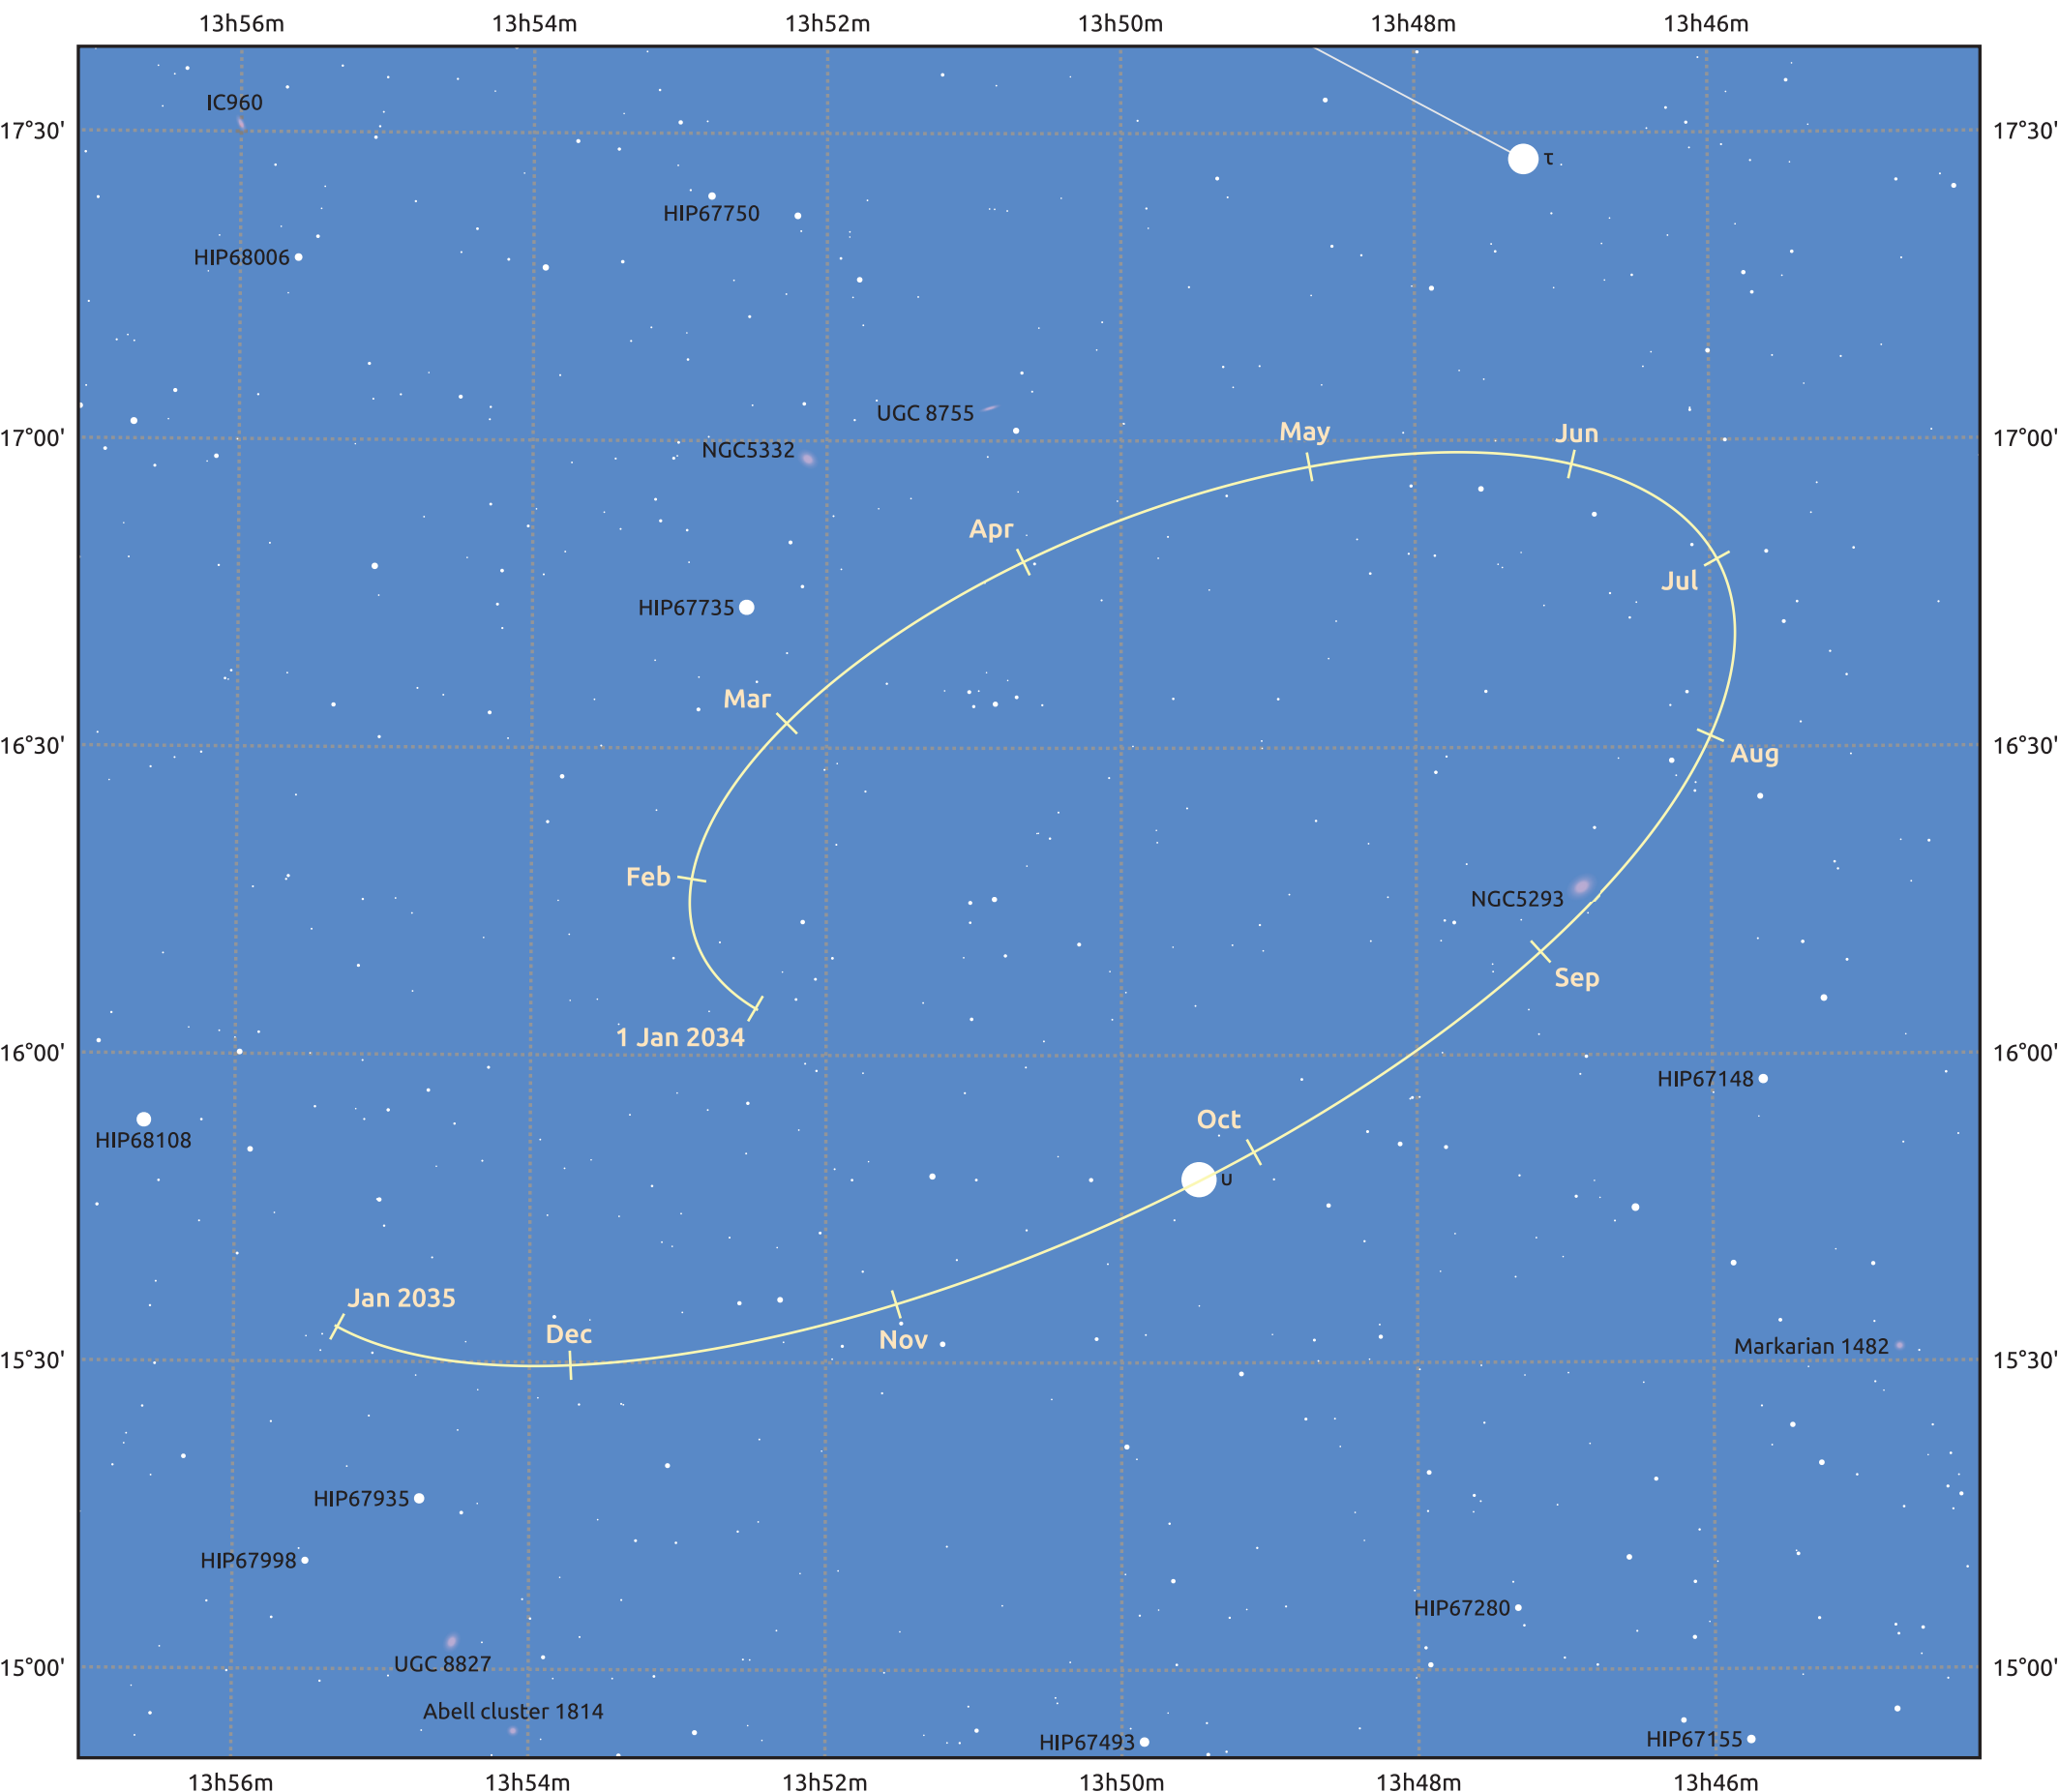

The path of Makemake in 2034

© Dominic Ford 2011–2025. Date markers placed at midnight UTC. Downloaded from <https://in-the-sky.org>

Magnitude scale: 14.0 13.0 12.0 11.0 10.0 9.0 8.0 7.0 6.0 5.0 4.0

— Ecliptic Plane

- Galaxy
- Bright nebula
- Open cluster
- Globular cluster
- ◆ Planetary nebula

Date	Mag
2034 Jan 1	17.2
2034 Apr 1	17.0
2034 Jul 1	17.1
2034 Oct 1	17.1
2035 Jan 1	17.2