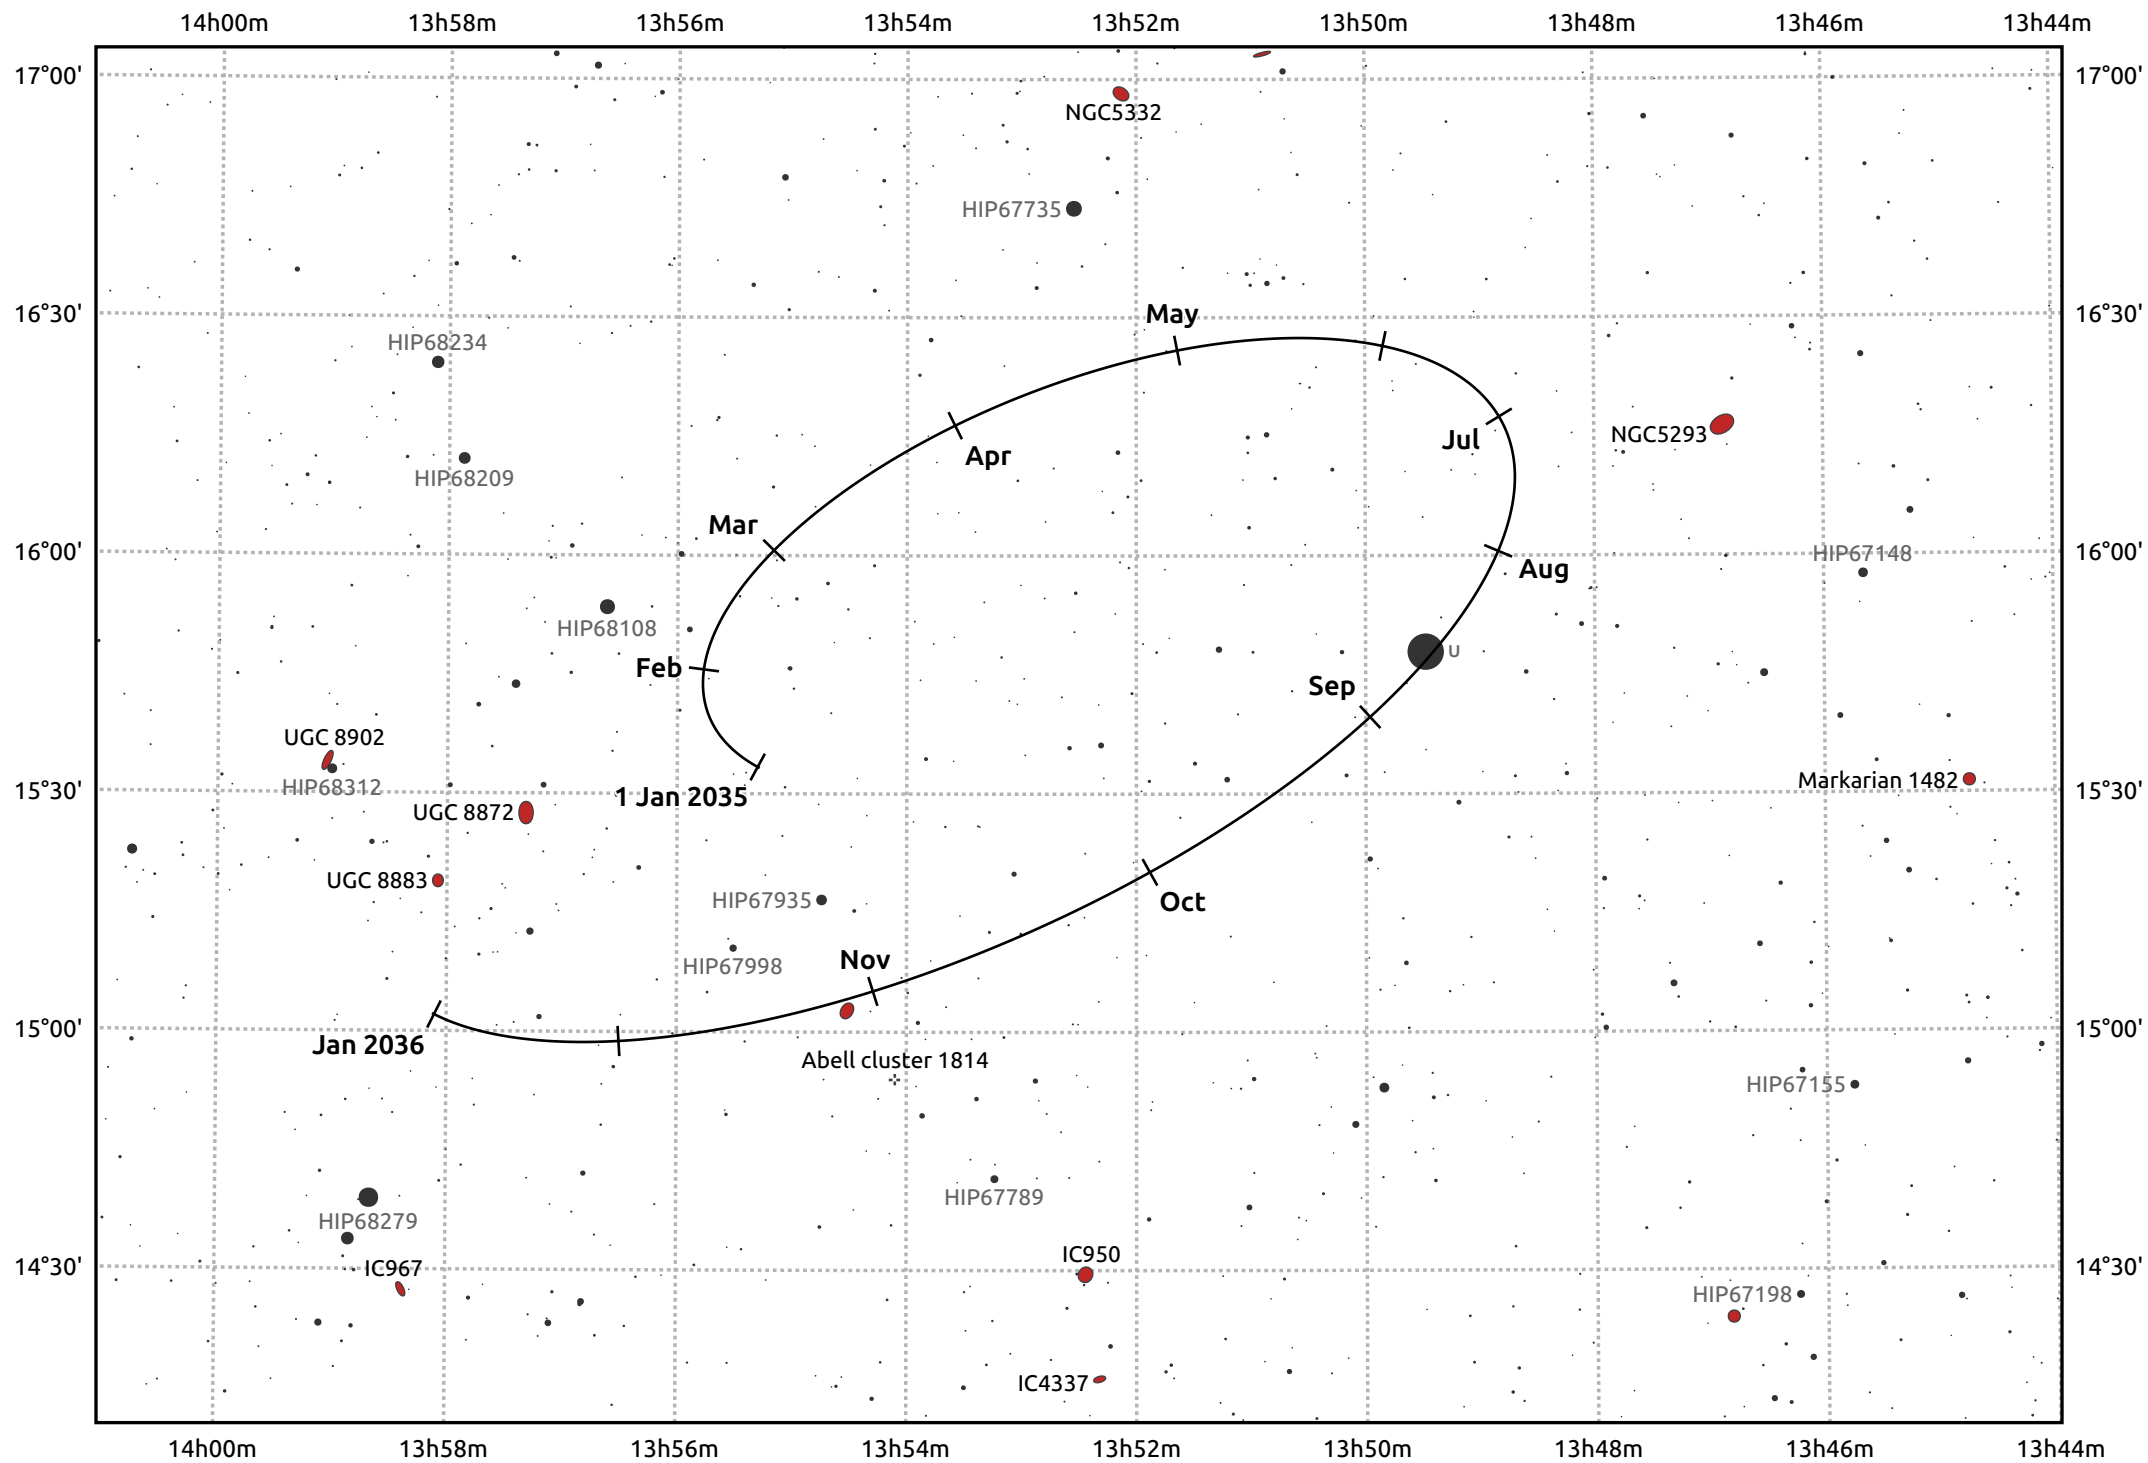

The path of Makemake in 2035

© Dominic Ford 2011–2025. Date markers placed at midnight UTC. Downloaded from <https://in-the-sky.org>

Magnitude scale: 14.0 13.0 12.0 11.0 10.0 9.0 8.0 7.0 6.0 5.0 4.0

— Ecliptic Plane

Galaxy Bright nebula Open cluster Globular cluster Planetary nebula

Date	Mag
2035 Jan 1	17.2
2035 Apr 1	17.1
2035 Jul 1	17.1
2035 Oct 1	17.1
2036 Jan 1	17.2