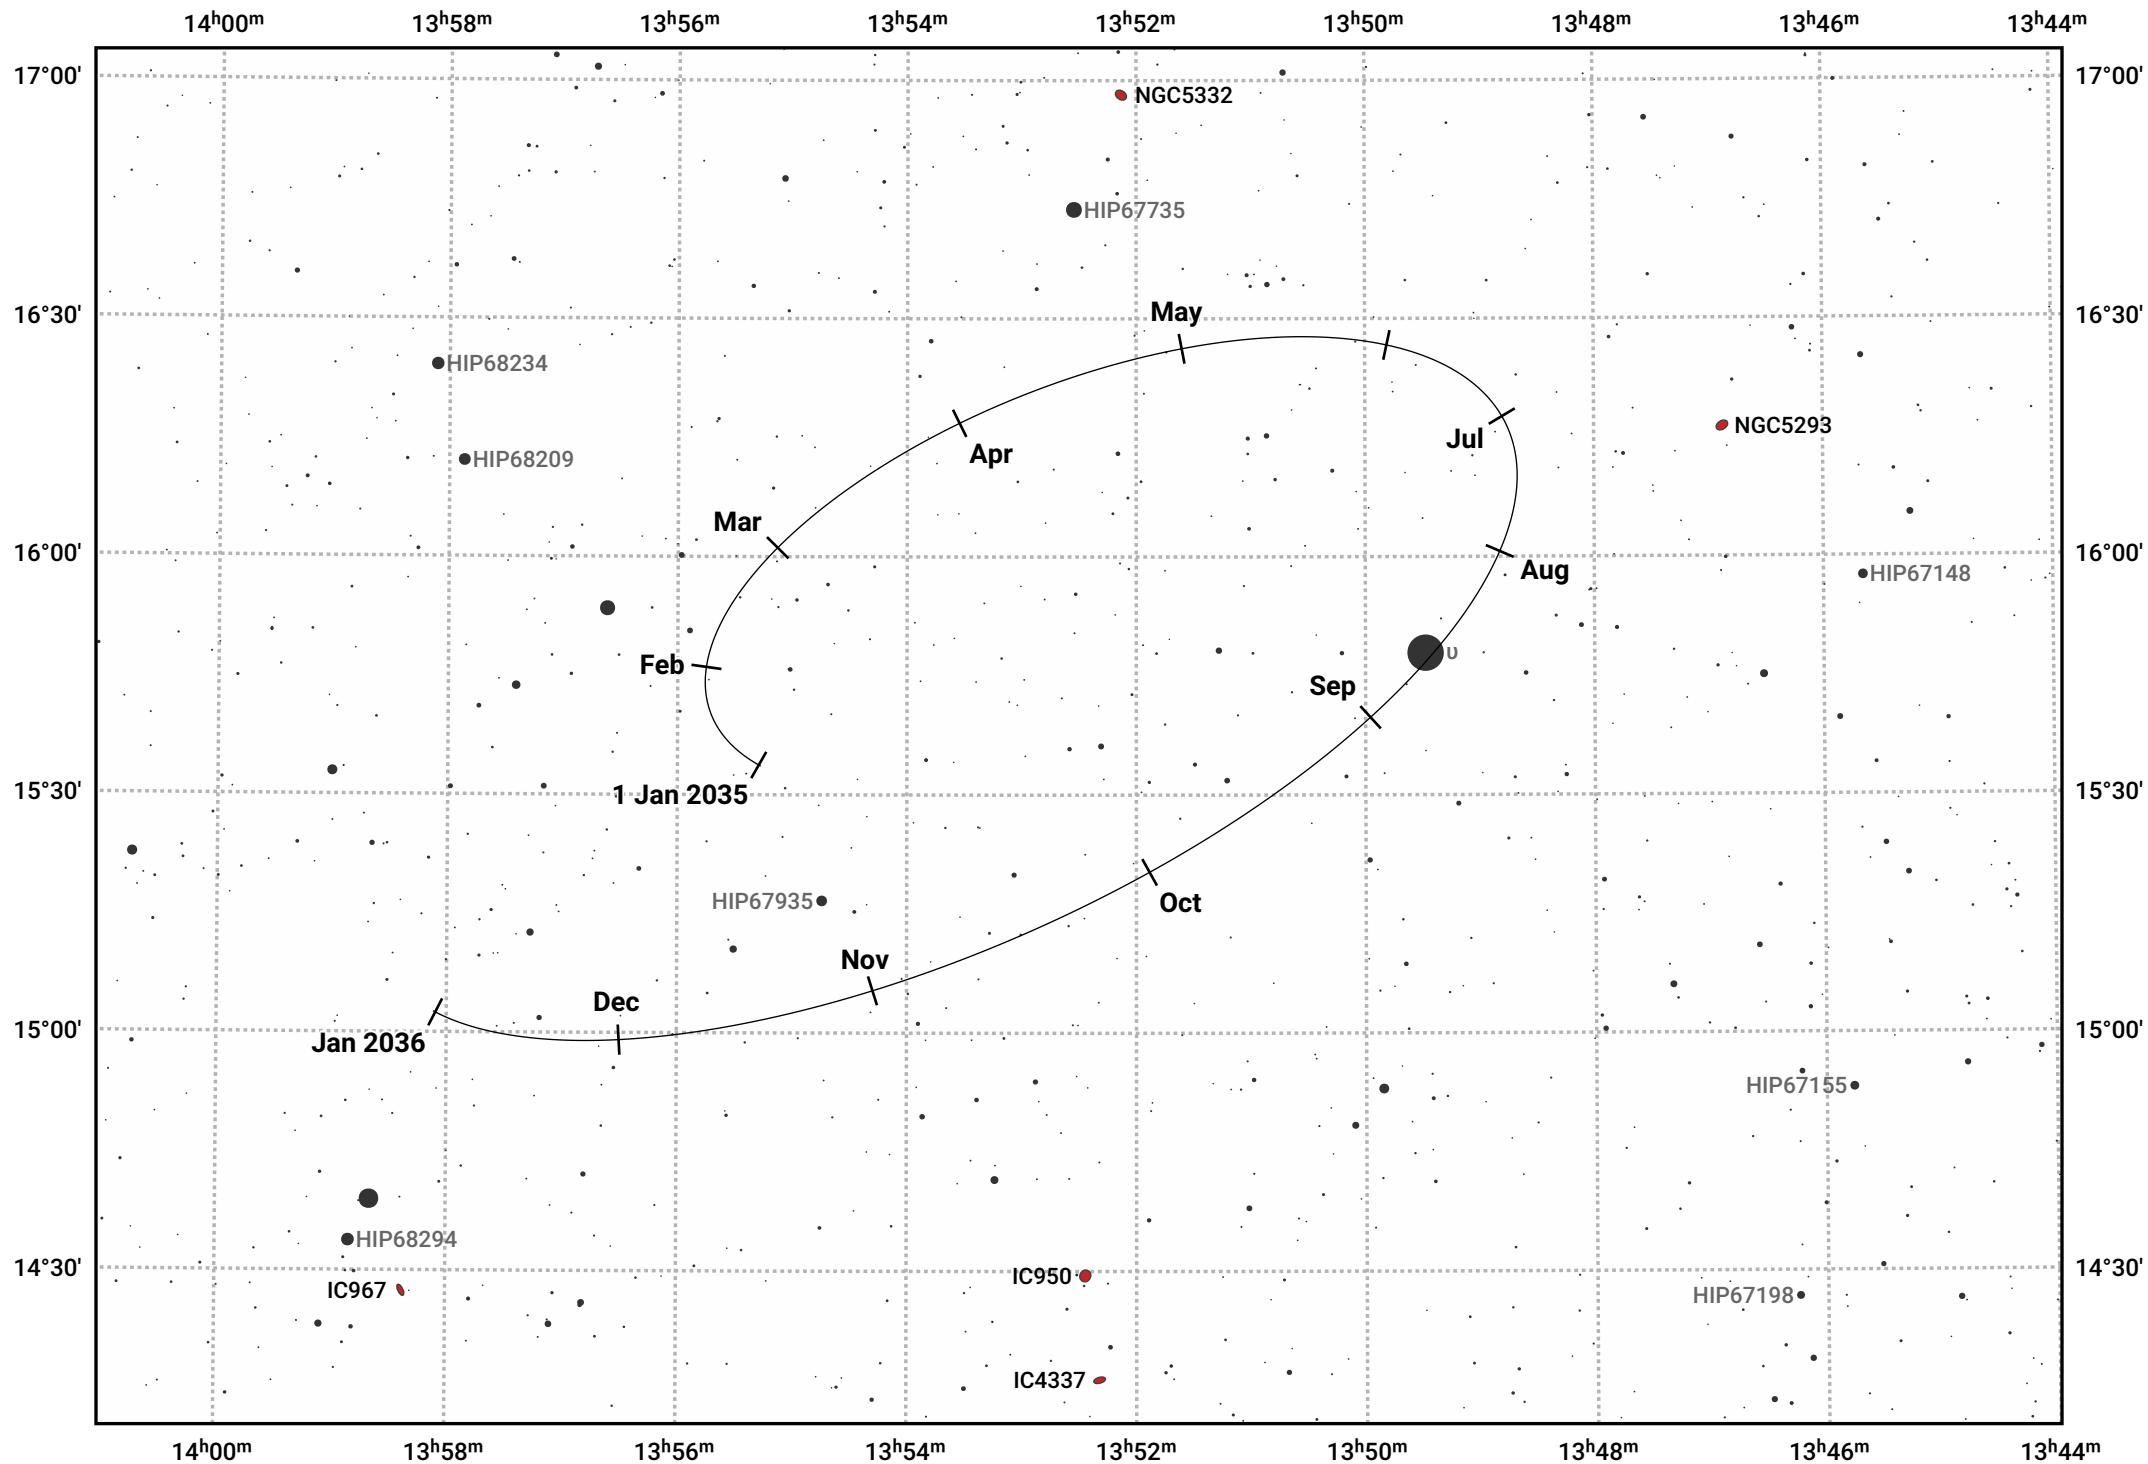

The path of Makemake in 2035

© Dominic Ford 2011–2024. Date markers placed at midnight UTC. Downloaded from <https://in-the-sky.org>

Magnitude scale: 14.0 13.0 12.0 11.0 10.0 9.0 8.0 7.0 6.0 5.0 4.0

— Ecliptic Plane

Galaxy Bright nebula Open cluster Globular cluster

Date	Mag
2035 Jan 1	17.2
2035 Apr 1	17.1
2035 Jul 1	17.2
2035 Oct 1	17.1
2036 Jan 1	17.2