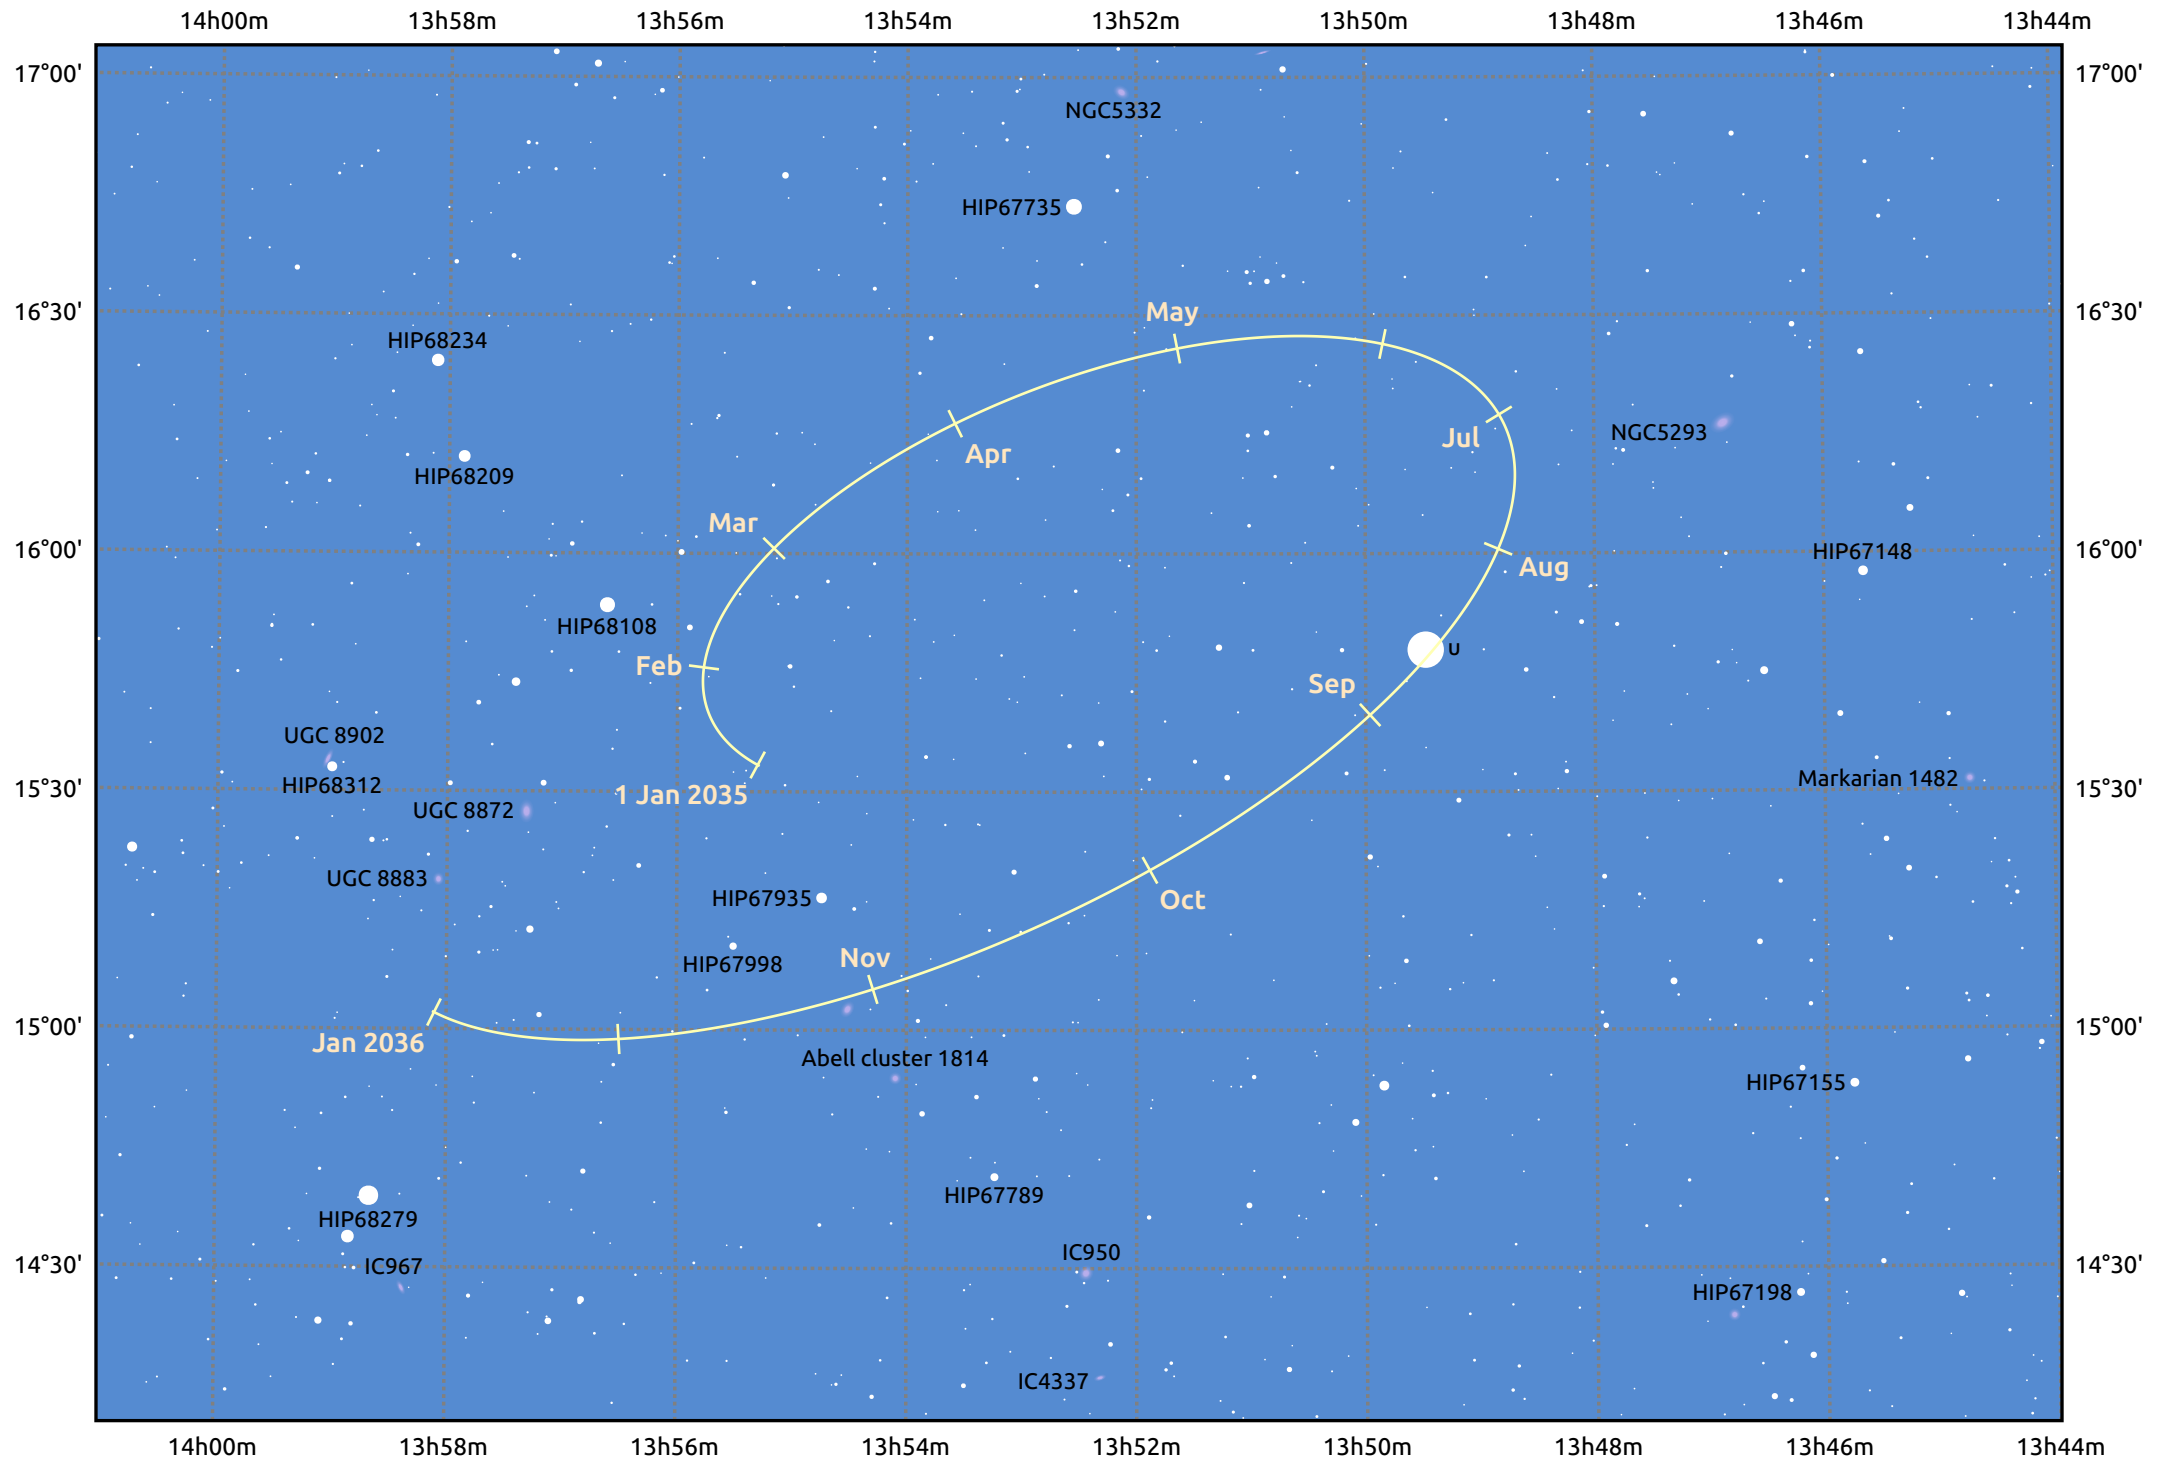

# The path of Makemake in 2035

© Dominic Ford 2011–2025. Date markers placed at midnight UTC. Downloaded from <https://in-the-sky.org>

Magnitude scale: 14.0 13.0 12.0 11.0 10.0 9.0 8.0 7.0 6.0 5.0 4.0

— Ecliptic Plane

Galaxy    Bright nebula    Open cluster    Globular cluster    Planetary nebula

Date	Mag
2035 Jan 1	17.2
2035 Apr 1	17.1
2035 Jul 1	17.1
2035 Oct 1	17.1
2036 Jan 1	17.2