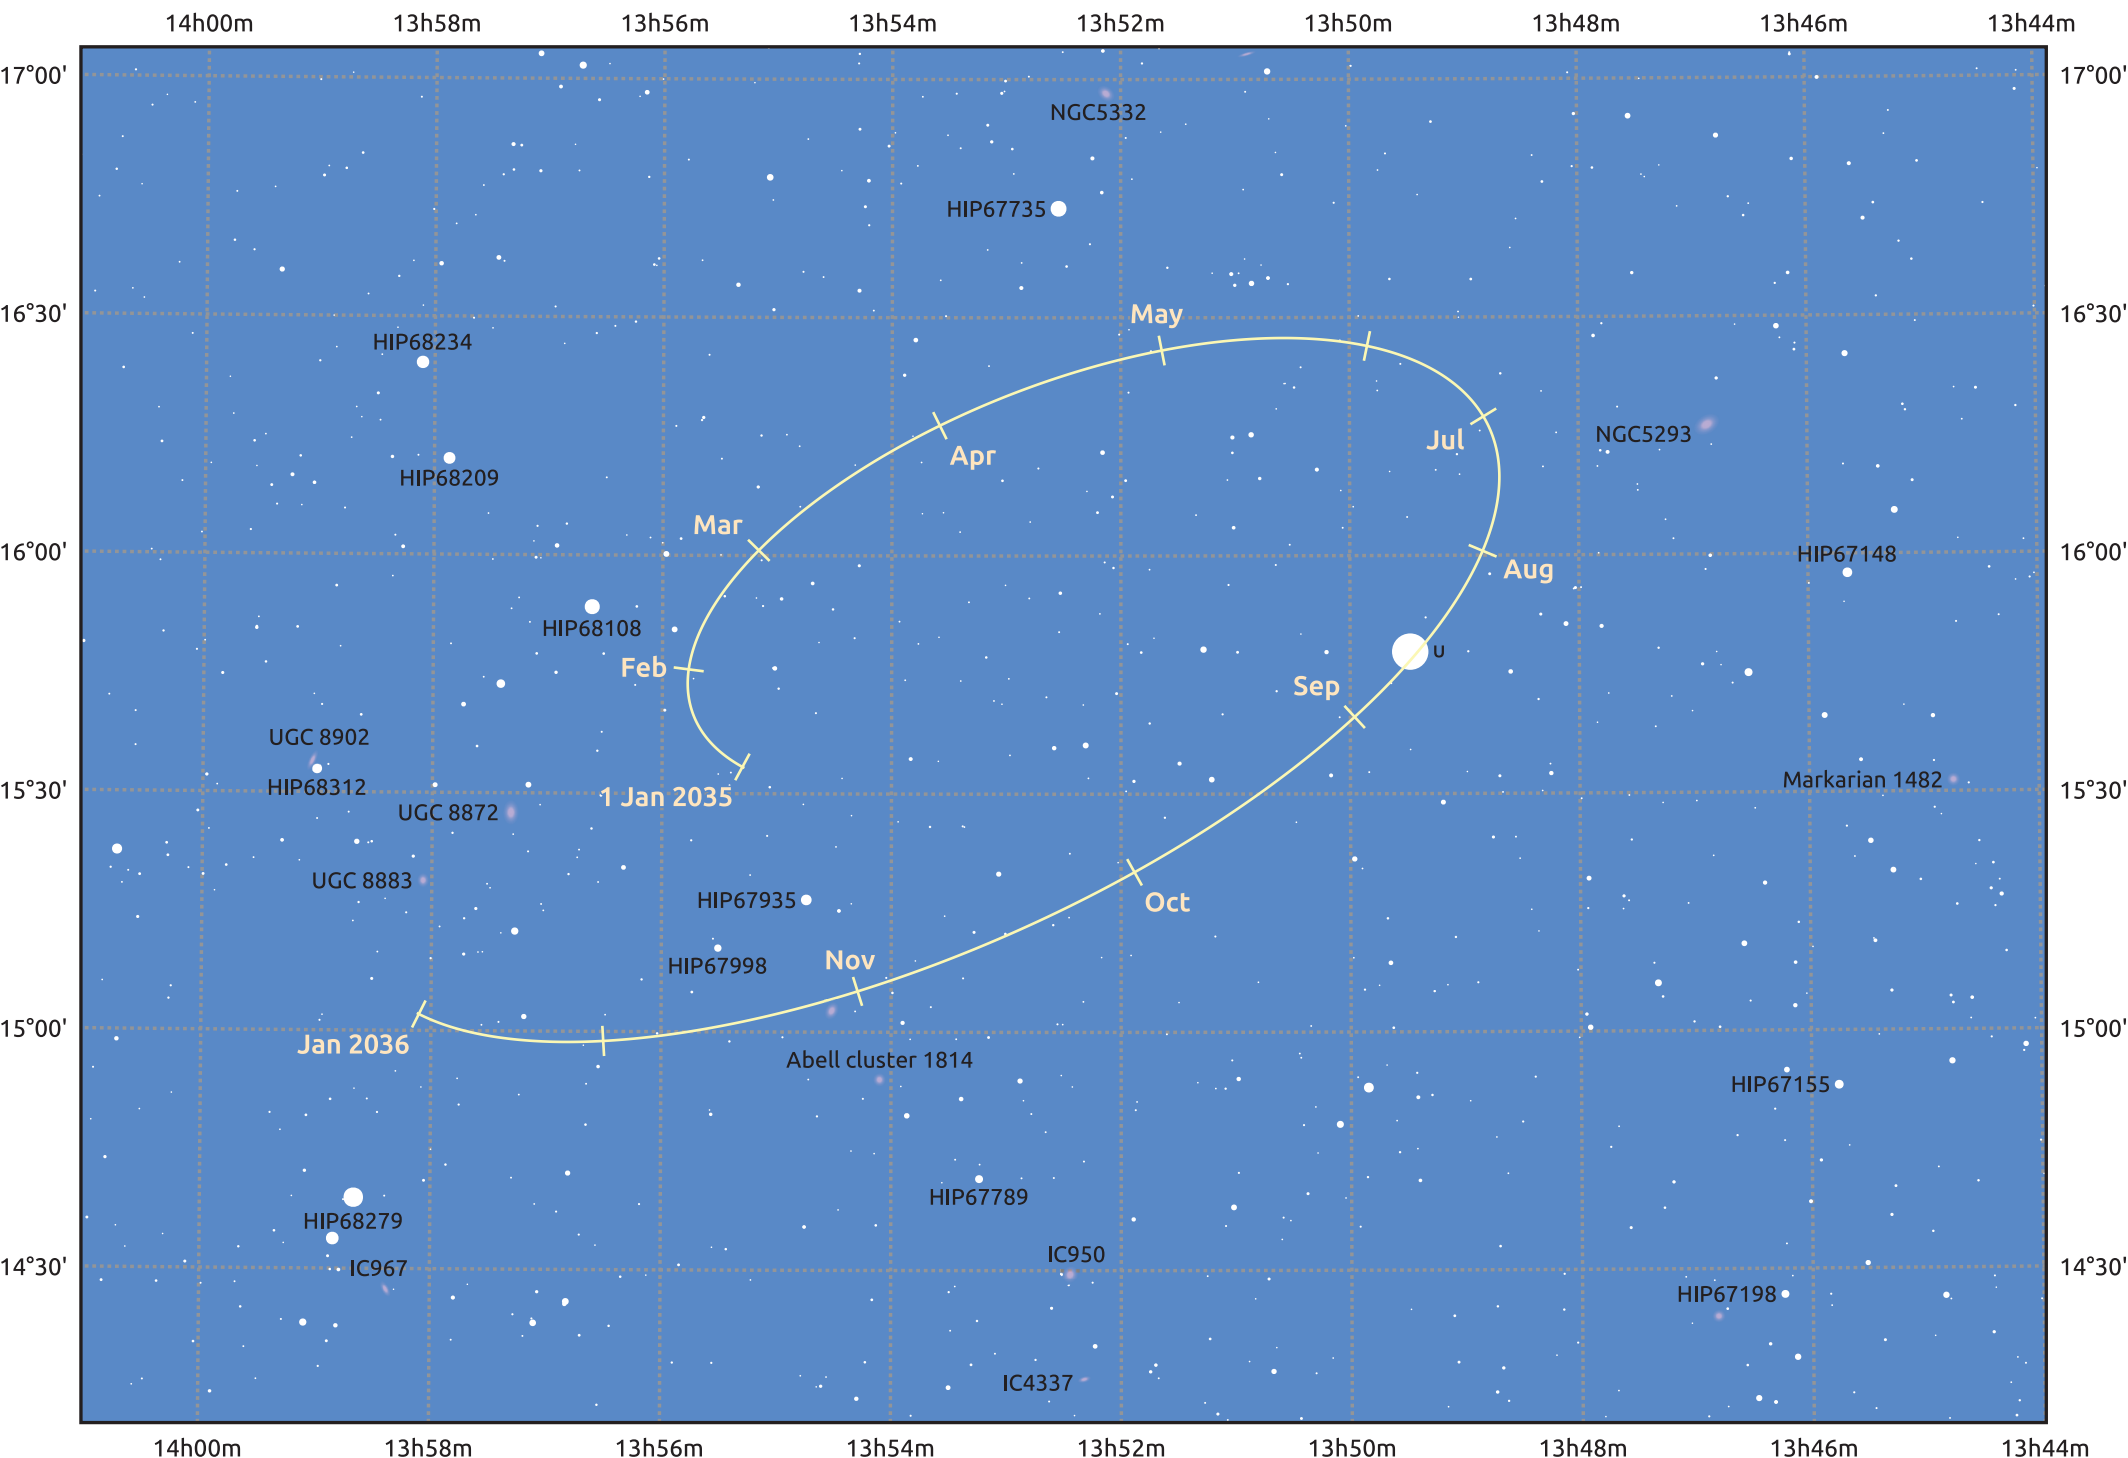

The path of Makemake in 2035

© Dominic Ford 2011–2025. Date markers placed at midnight UTC. Downloaded from <https://in-the-sky.org>

Magnitude scale: 14.0 13.0 12.0 11.0 10.0 9.0 8.0 7.0 6.0 5.0 4.0

— Ecliptic Plane

Galaxy Bright nebula Open cluster Globular cluster Planetary nebula

Date	Mag
2035 Jan 1	17.2
2035 Apr 1	17.1
2035 Jul 1	17.1
2035 Oct 1	17.1
2036 Jan 1	17.2