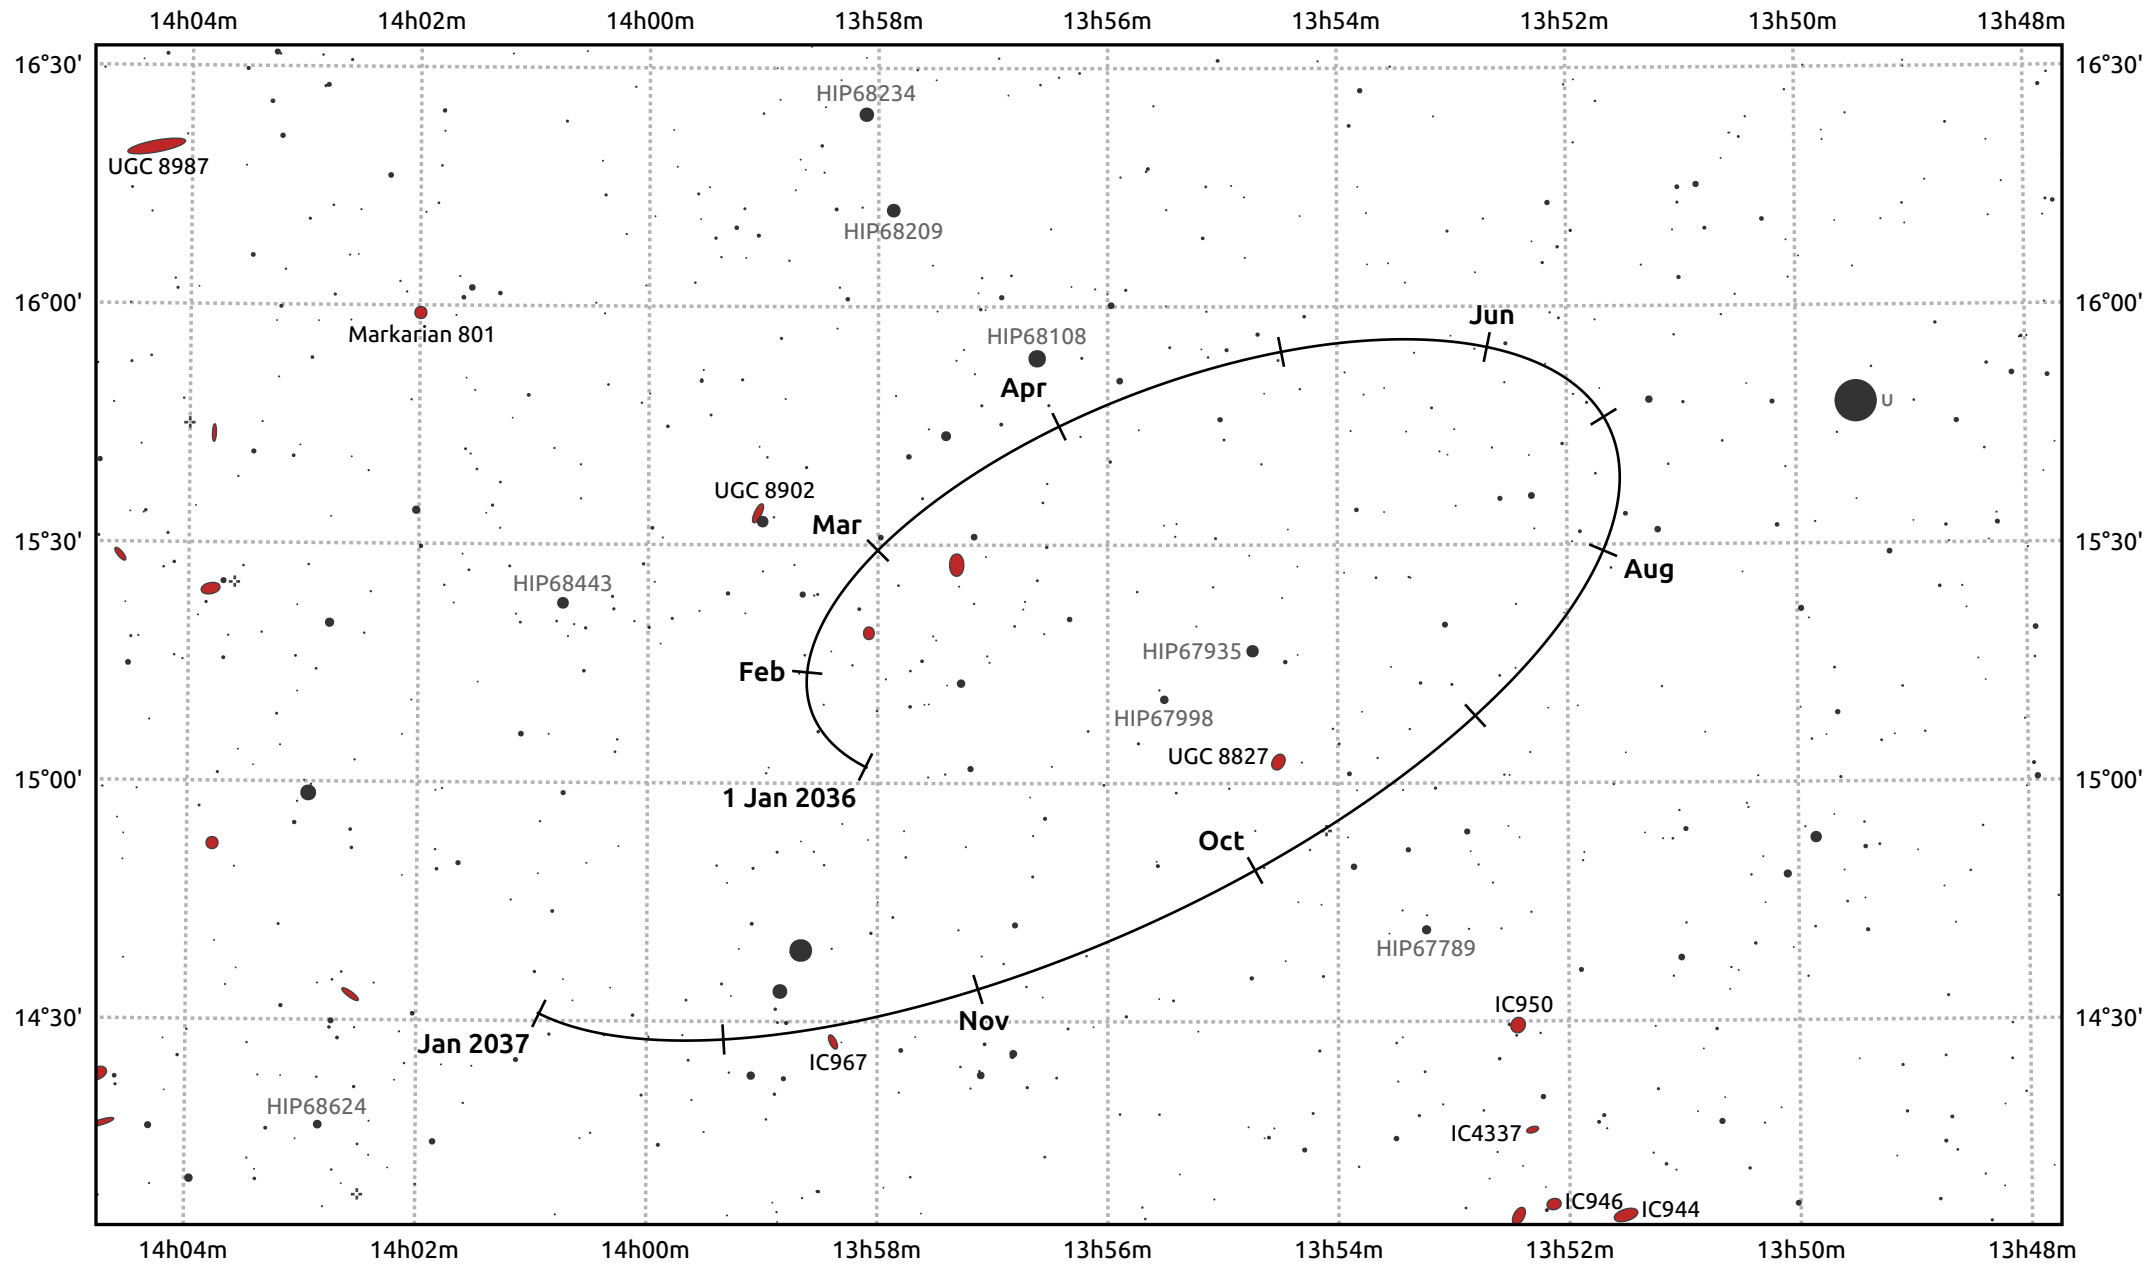

The path of Makemake in 2036

© Dominic Ford 2011–2025. Date markers placed at midnight UTC. Downloaded from <https://in-the-sky.org>

Magnitude scale: 14.0 13.0 12.0 11.0 10.0 9.0 8.0 7.0 6.0 5.0 4.0

— Ecliptic Plane

Galaxy Bright nebula Open cluster Globular cluster Planetary nebula

Date	Mag
2036 Jan 1	17.2
2036 Apr 1	17.0
2036 Jul 1	17.1
2036 Oct 1	17.1
2037 Jan 1	17.2