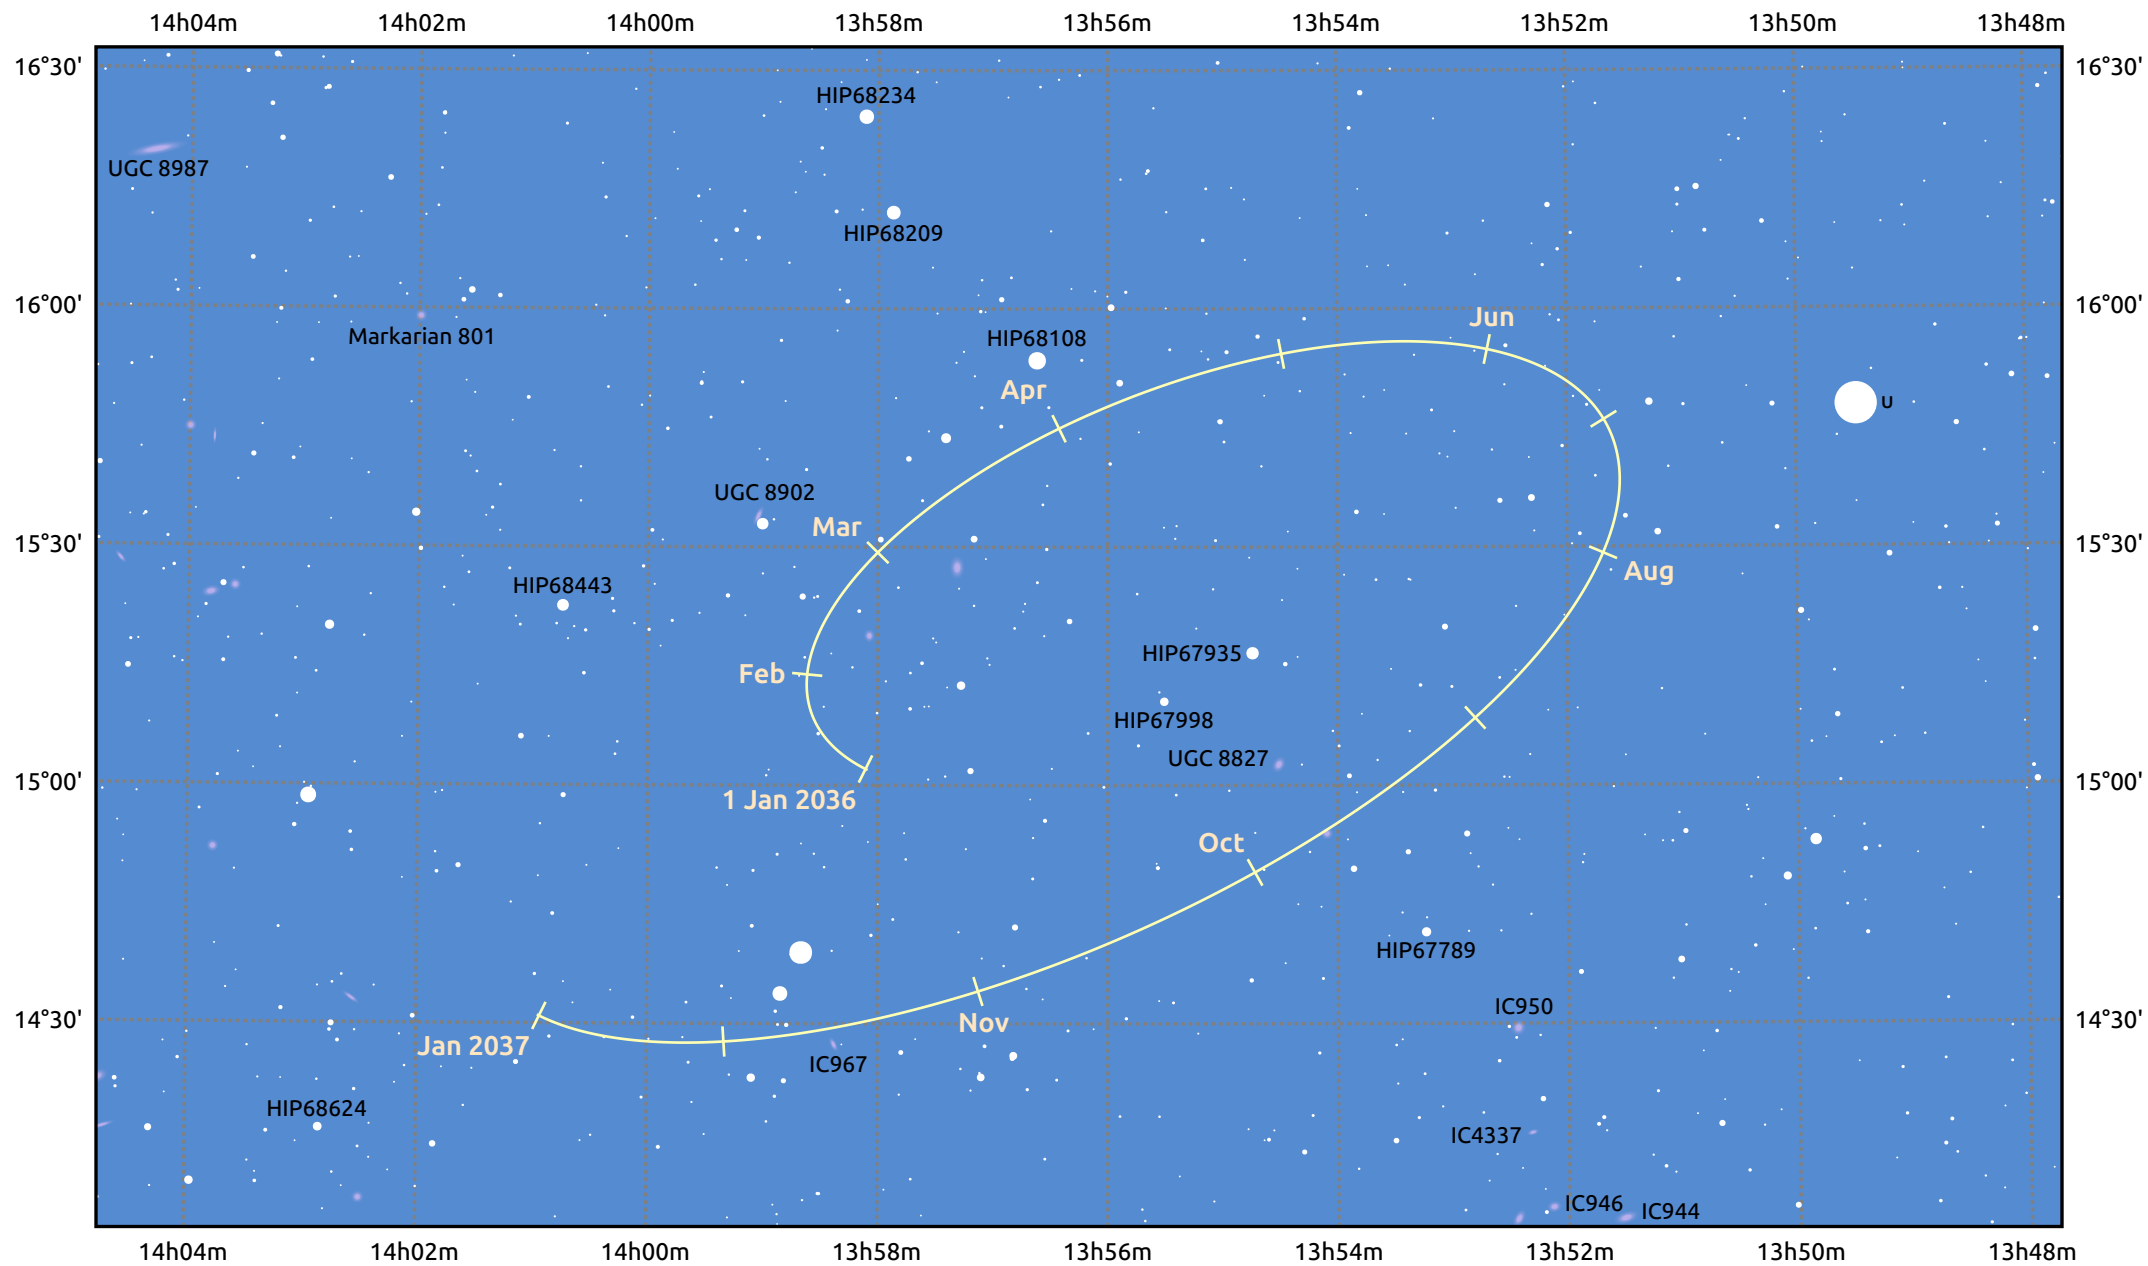

# The path of Makemake in 2036

© Dominic Ford 2011–2025. Date markers placed at midnight UTC. Downloaded from <https://in-the-sky.org>

Magnitude scale: 14.0 13.0 12.0 11.0 10.0 9.0 8.0 7.0 6.0 5.0 4.0

— Ecliptic Plane

Galaxy Bright nebula Open cluster Globular cluster Planetary nebula

Date	Mag
2036 Jan 1	17.2
2036 Apr 1	17.0
2036 Jul 1	17.1
2036 Oct 1	17.1
2037 Jan 1	17.2