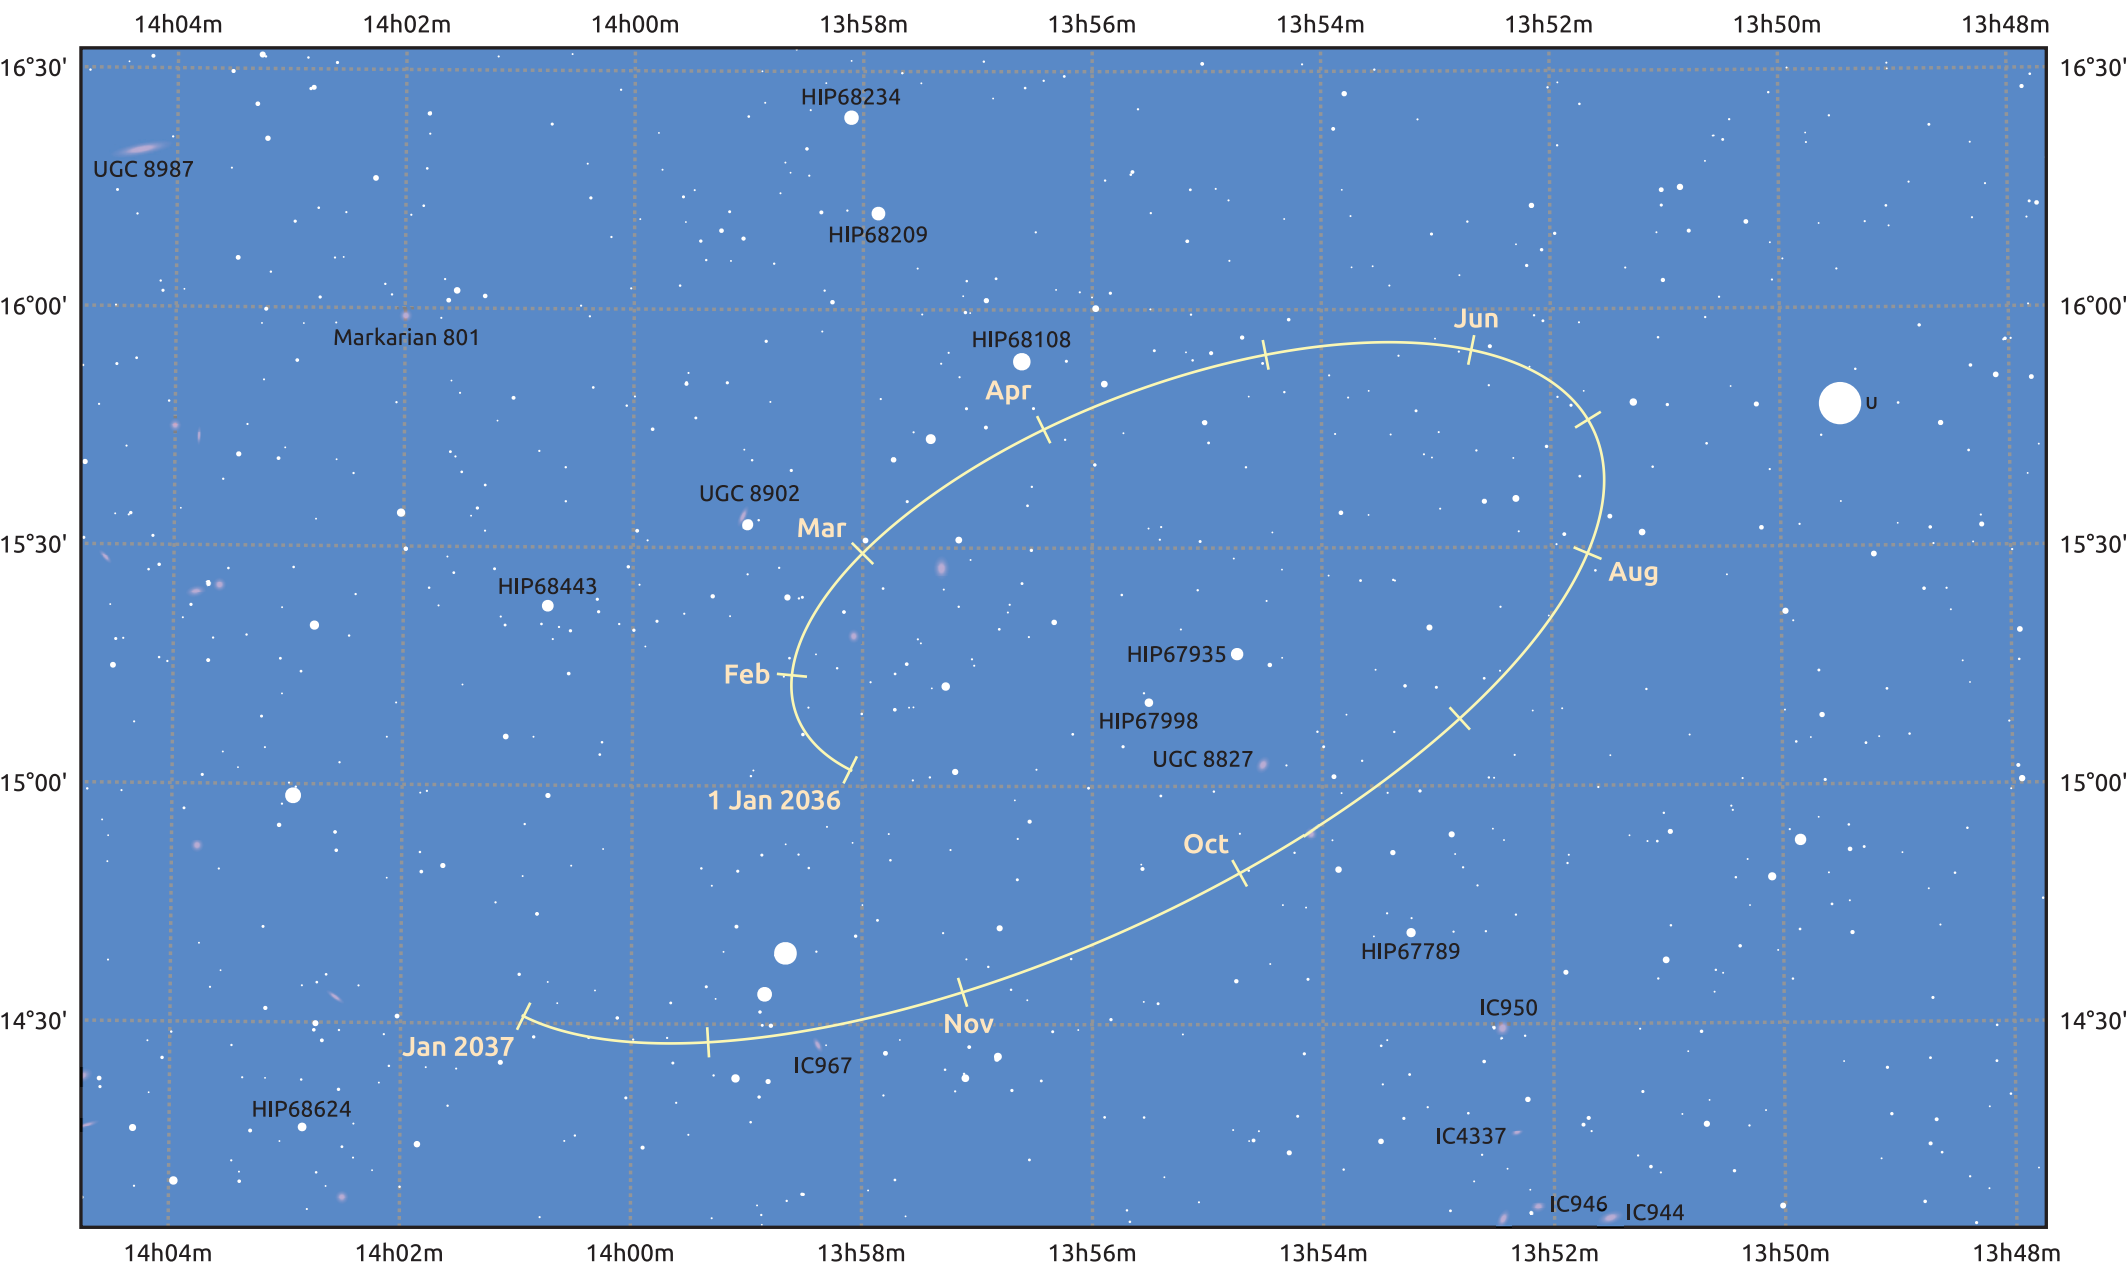

The path of Makemake in 2036

© Dominic Ford 2011–2025. Date markers placed at midnight UTC. Downloaded from <https://in-the-sky.org>

Magnitude scale: 14.0 13.0 12.0 11.0 10.0 9.0 8.0 7.0 6.0 5.0 4.0

— Ecliptic Plane

Galaxy Bright nebula Open cluster Globular cluster Planetary nebula

| Date | Mag |
|------------|------|
| 2036 Jan 1 | 17.2 |
| 2036 Apr 1 | 17.0 |
| 2036 Jul 1 | 17.1 |
| 2036 Oct 1 | 17.1 |
| 2037 Jan 1 | 17.2 |