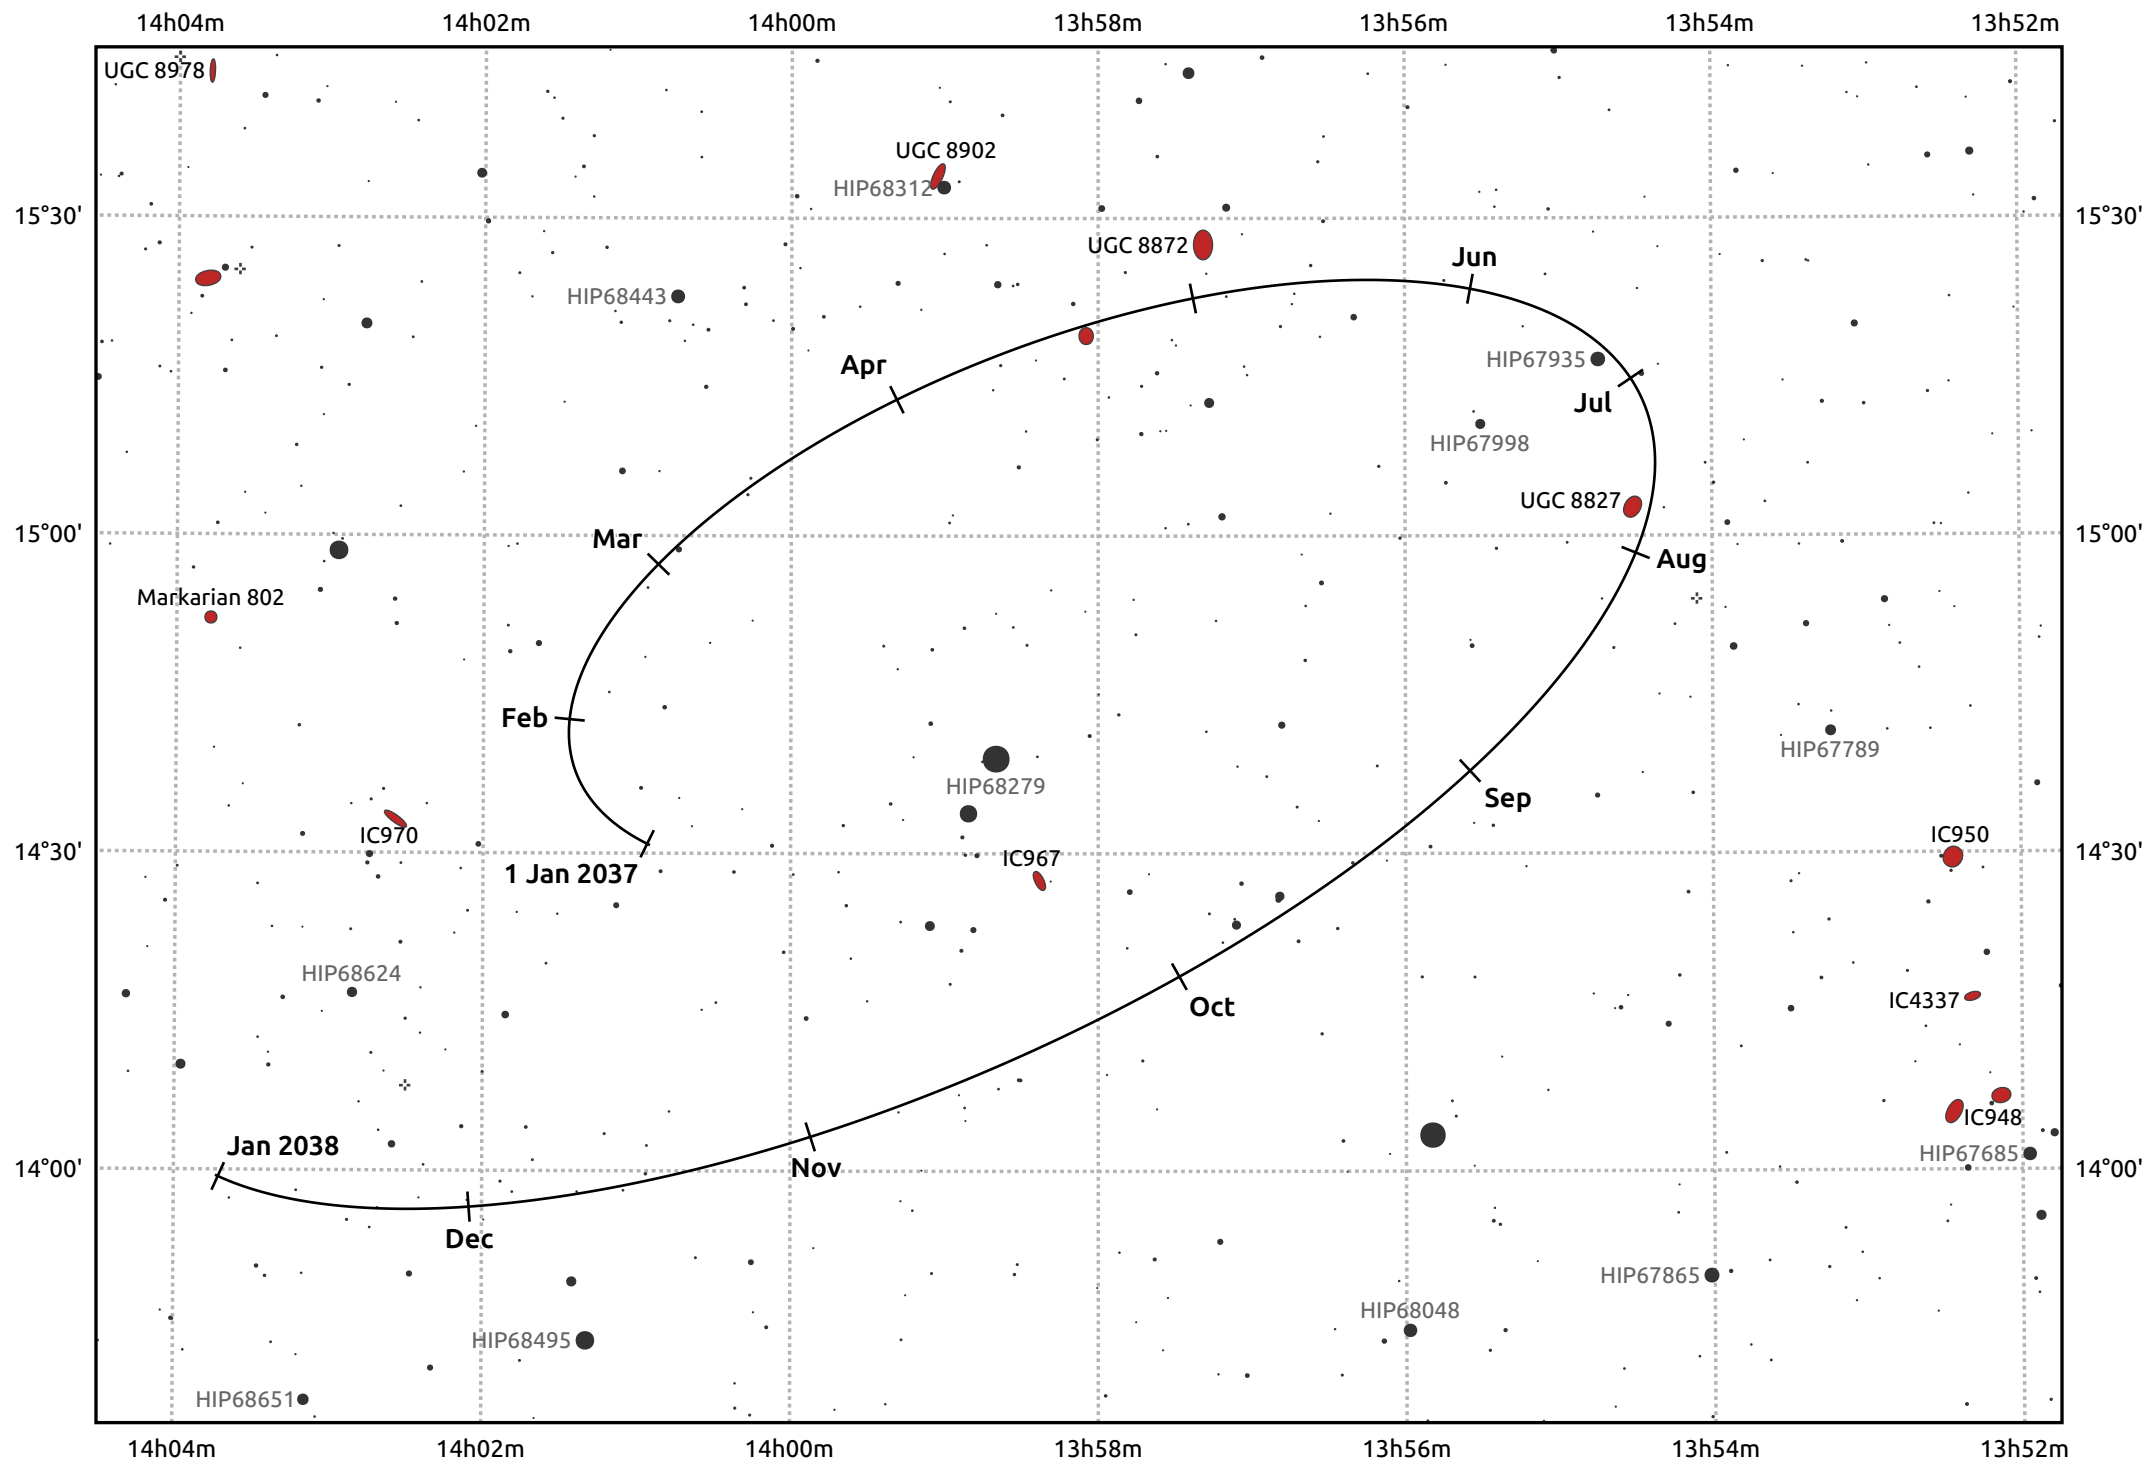

The path of Makemake in 2037

© Dominic Ford 2011–2025. Date markers placed at midnight UTC. Downloaded from <https://in-the-sky.org>

Magnitude scale: 14.0 13.0 12.0 11.0 10.0 9.0 8.0 7.0 6.0

— Ecliptic Plane

Galaxy Bright nebula Open cluster Globular cluster Planetary nebula

Date	Mag
2037 Jan 1	17.2
2037 Apr 1	17.0
2037 Jul 1	17.1
2037 Oct 1	17.1
2038 Jan 1	17.2