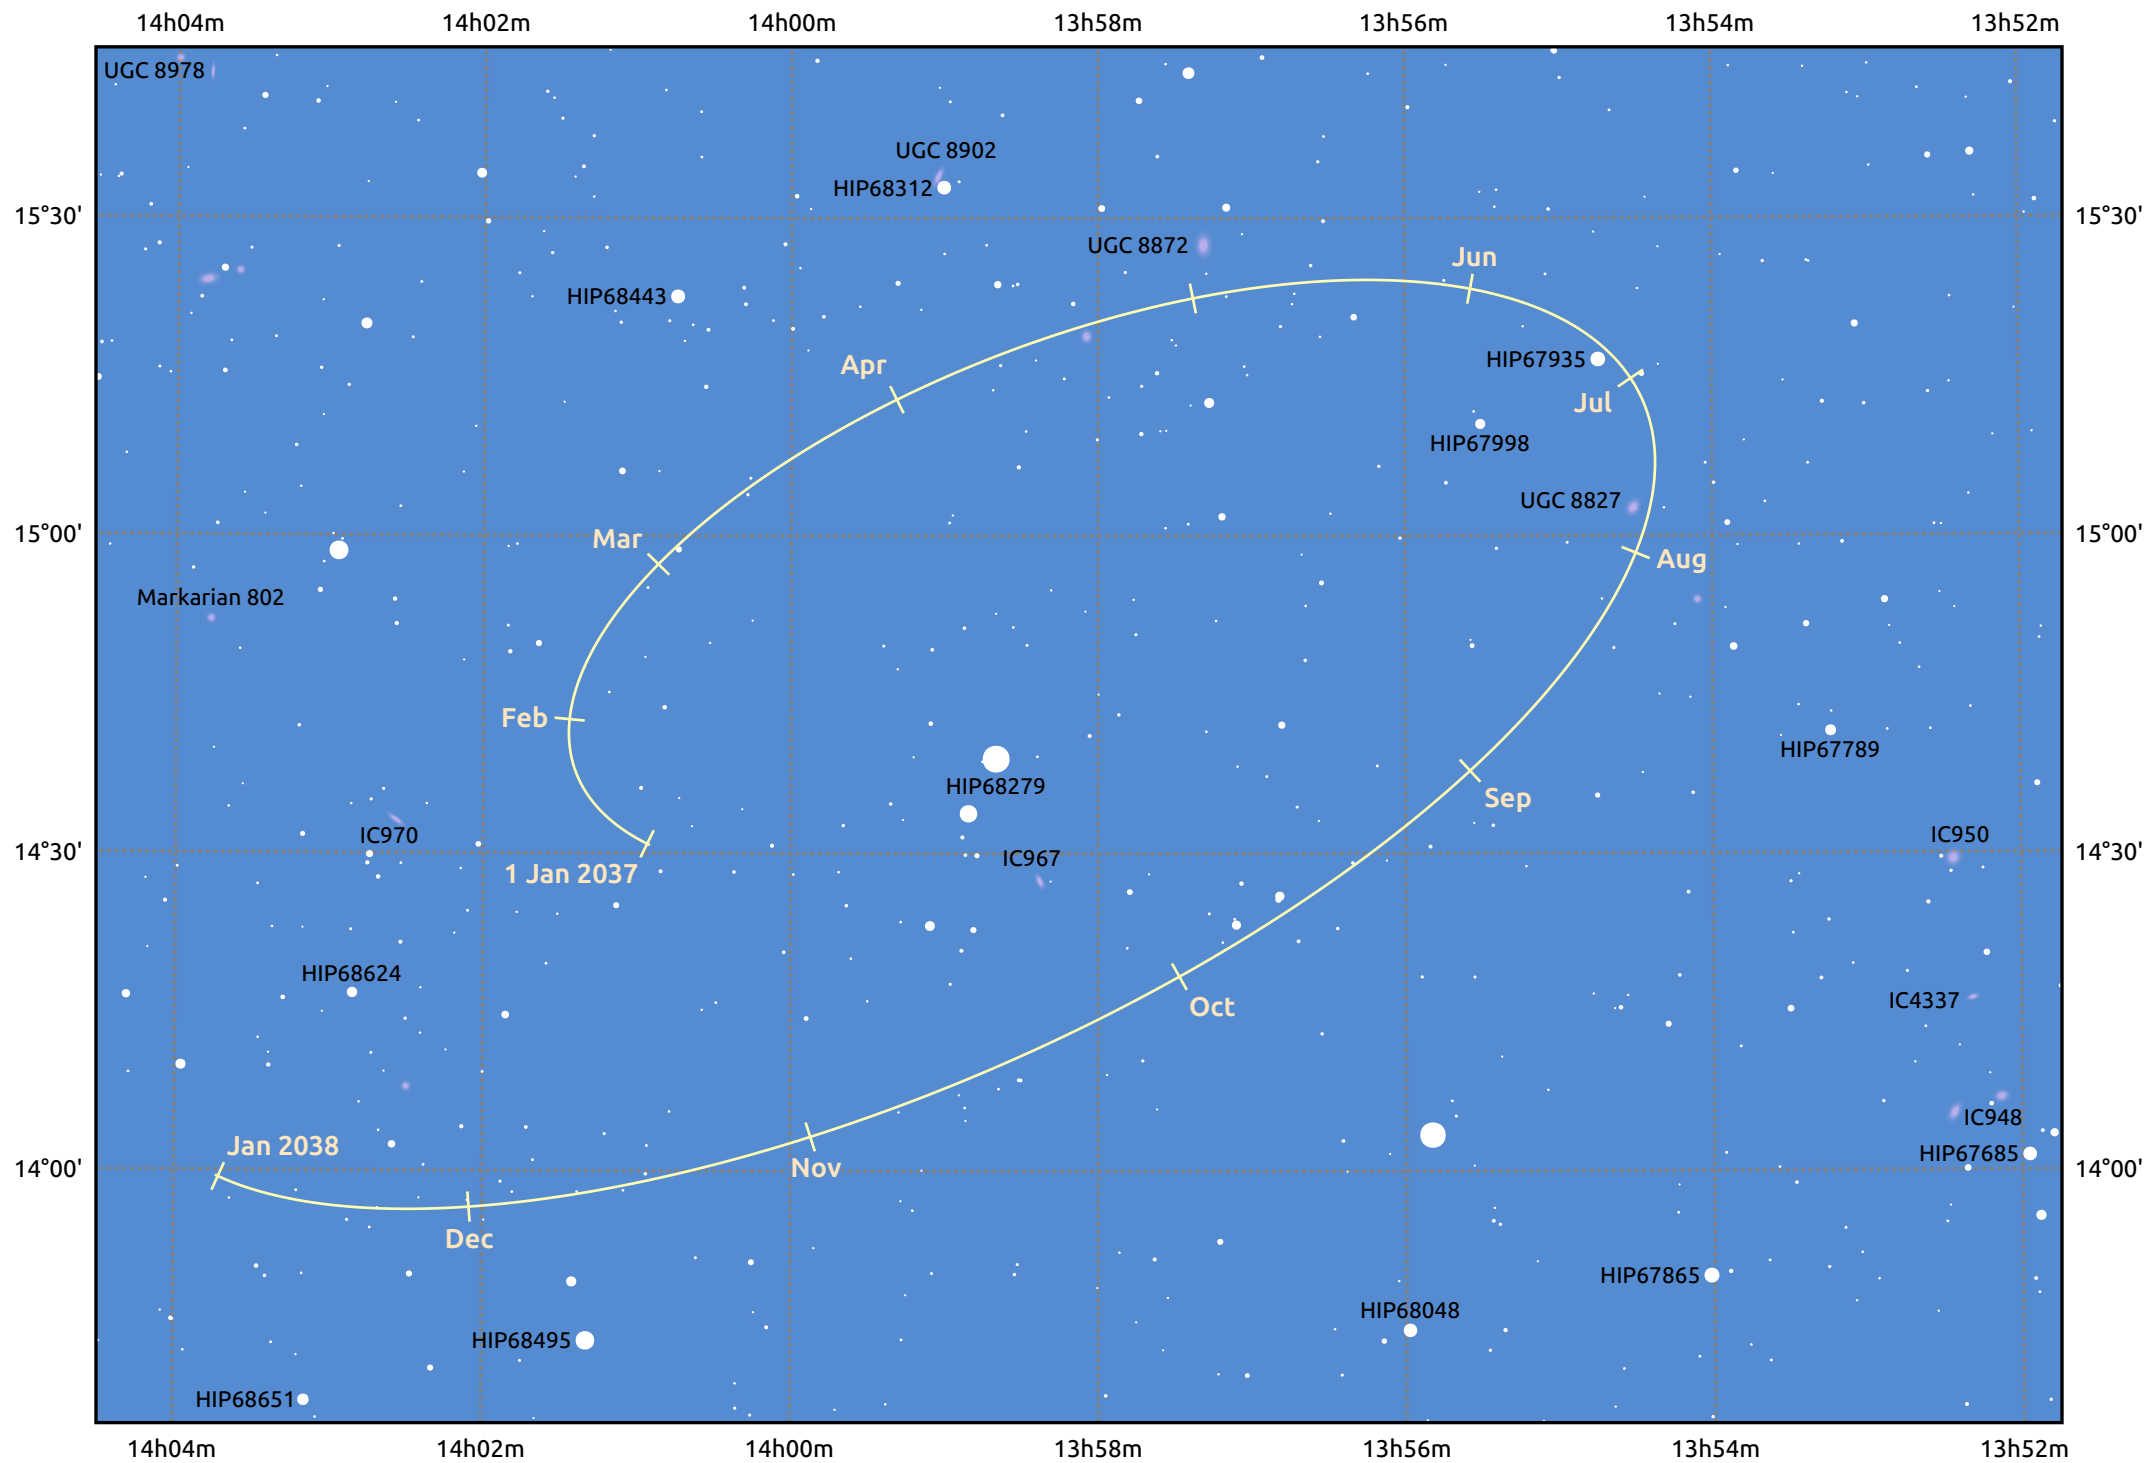

The path of Makemake in 2037

© Dominic Ford 2011–2025. Date markers placed at midnight UTC. Downloaded from <https://in-the-sky.org>

Magnitude scale: 14.0 13.0 12.0 11.0 10.0 9.0 8.0 7.0 6.0

— Ecliptic Plane

Galaxy Bright nebula Open cluster Globular cluster Planetary nebula

Date	Mag
2037 Jan 1	17.2
2037 Apr 1	17.0
2037 Jul 1	17.1
2037 Oct 1	17.1
2038 Jan 1	17.2