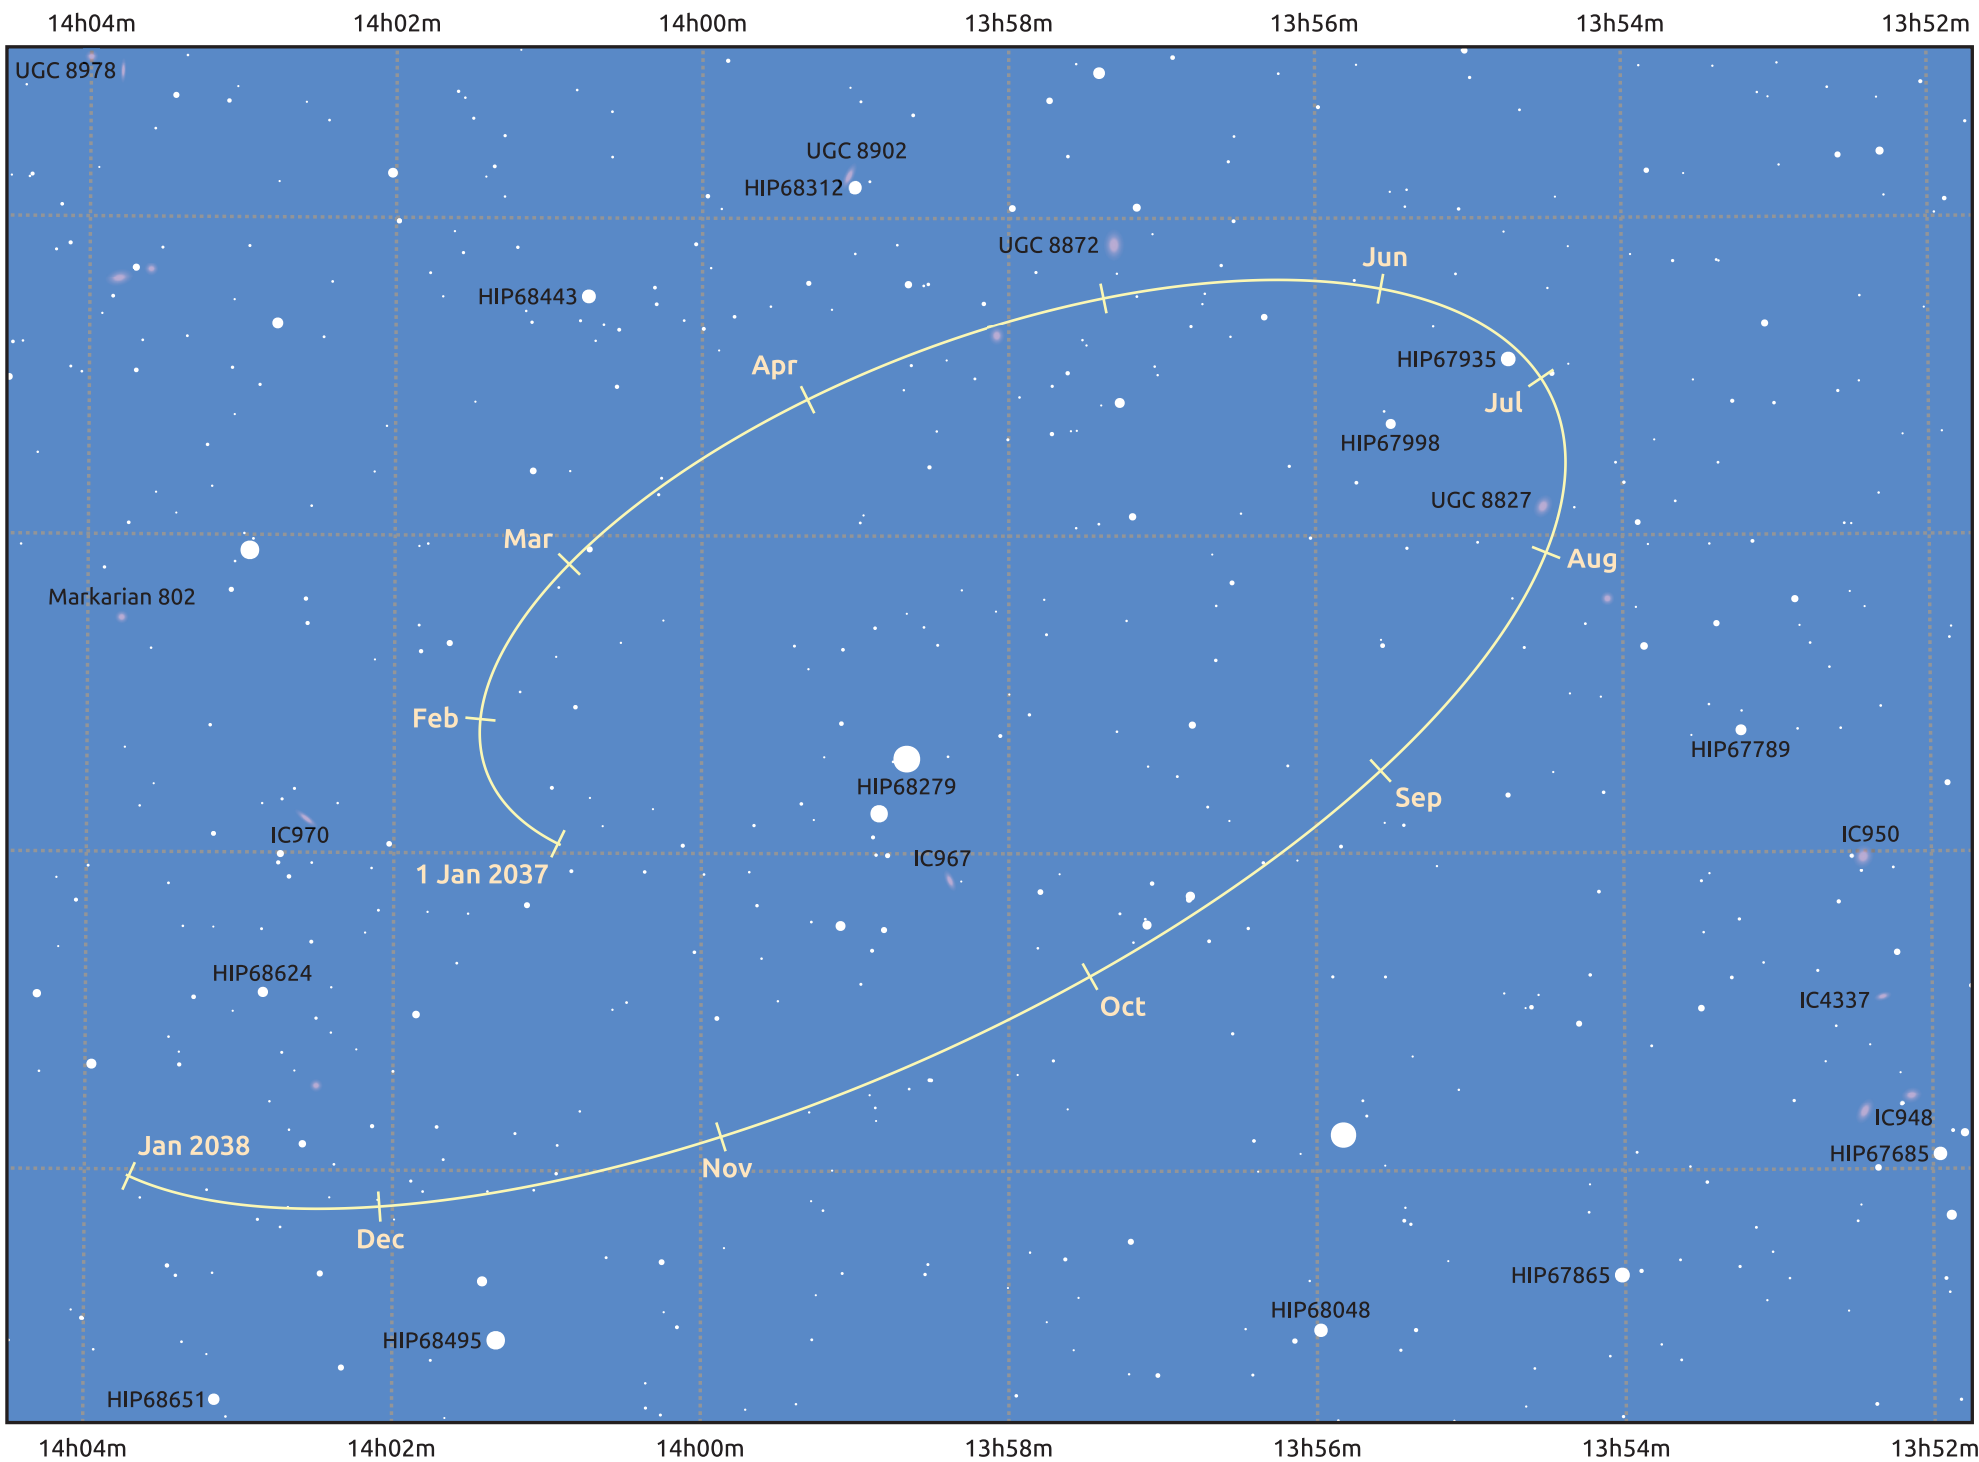

The path of Makemake in 2037

© Dominic Ford 2011–2025. Date markers placed at midnight UTC. Downloaded from <https://in-the-sky.org>

Magnitude scale: • 14.0 • 13.0 • 12.0 • 11.0 • 10.0 • 9.0 • 8.0 • 7.0 • 6.0

— Ecliptic Plane

Galaxy Bright nebula Open cluster Globular cluster Planetary nebula

Date	Mag
2037 Jan 1	17.2
2037 Apr 1	17.0
2037 Jul 1	17.1
2037 Oct 1	17.1
2038 Jan 1	17.2