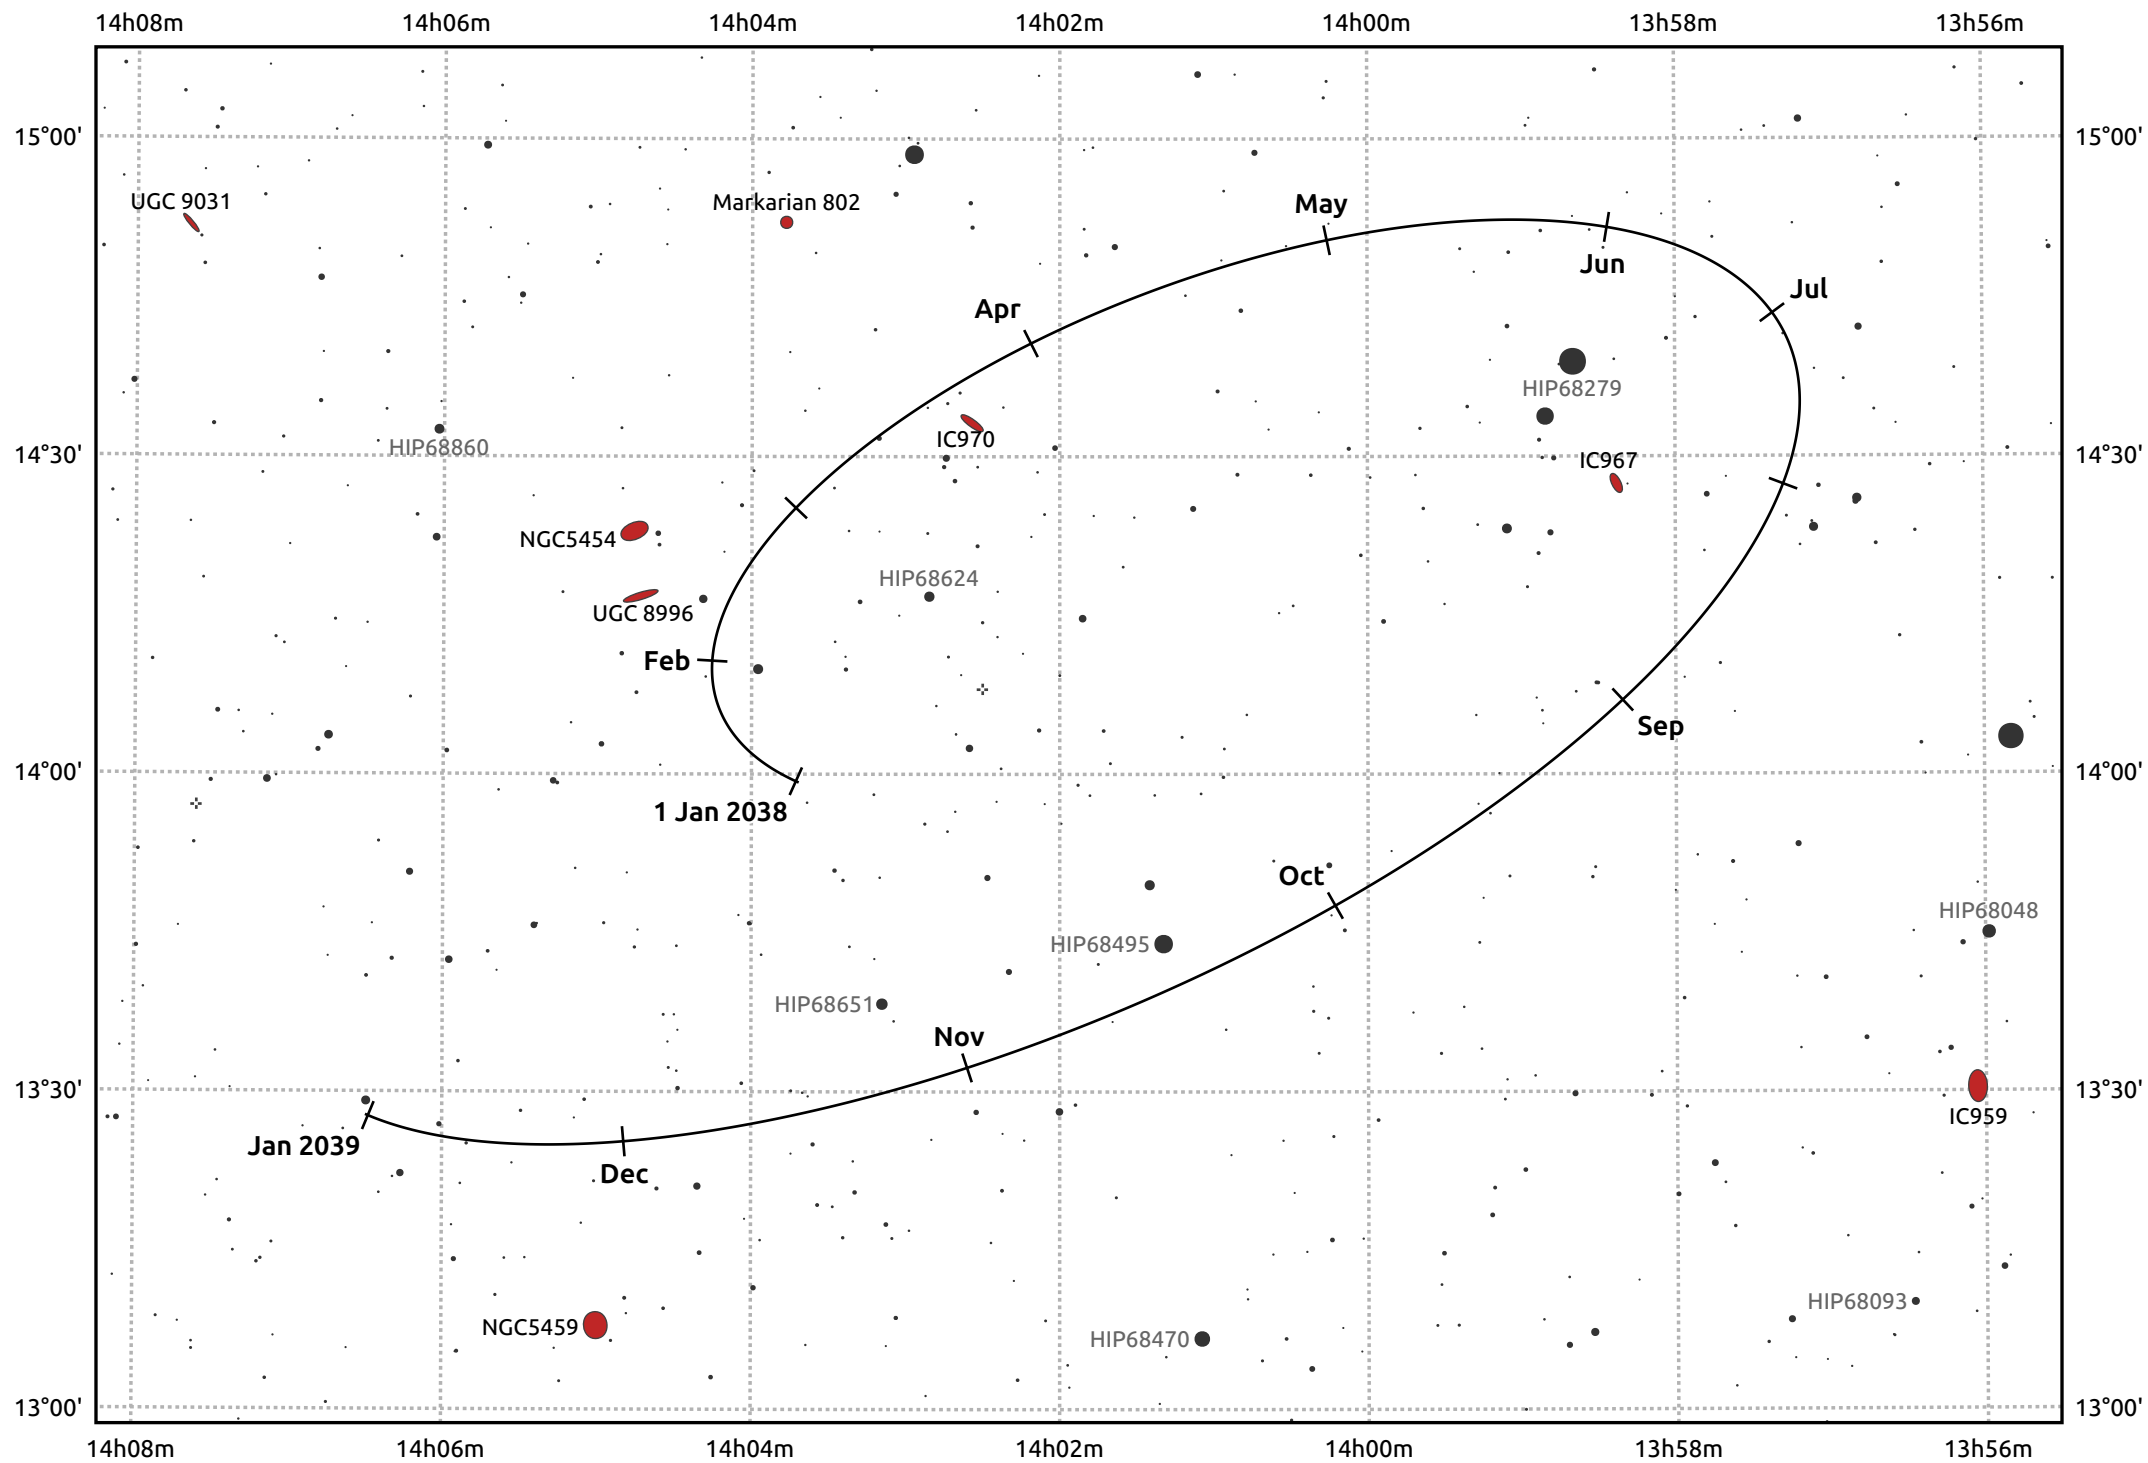

The path of Makemake in 2038

© Dominic Ford 2011–2025. Date markers placed at midnight UTC. Downloaded from <https://in-the-sky.org>

Magnitude scale: 14.0 13.0 12.0 11.0 10.0 9.0 8.0 7.0 6.0

— Ecliptic Plane

Galaxy Bright nebula Open cluster Globular cluster Planetary nebula

Date	Mag
2038 Jan 1	17.2
2038 Apr 1	17.0
2038 Jul 1	17.1
2038 Oct 1	17.1
2039 Jan 1	17.2