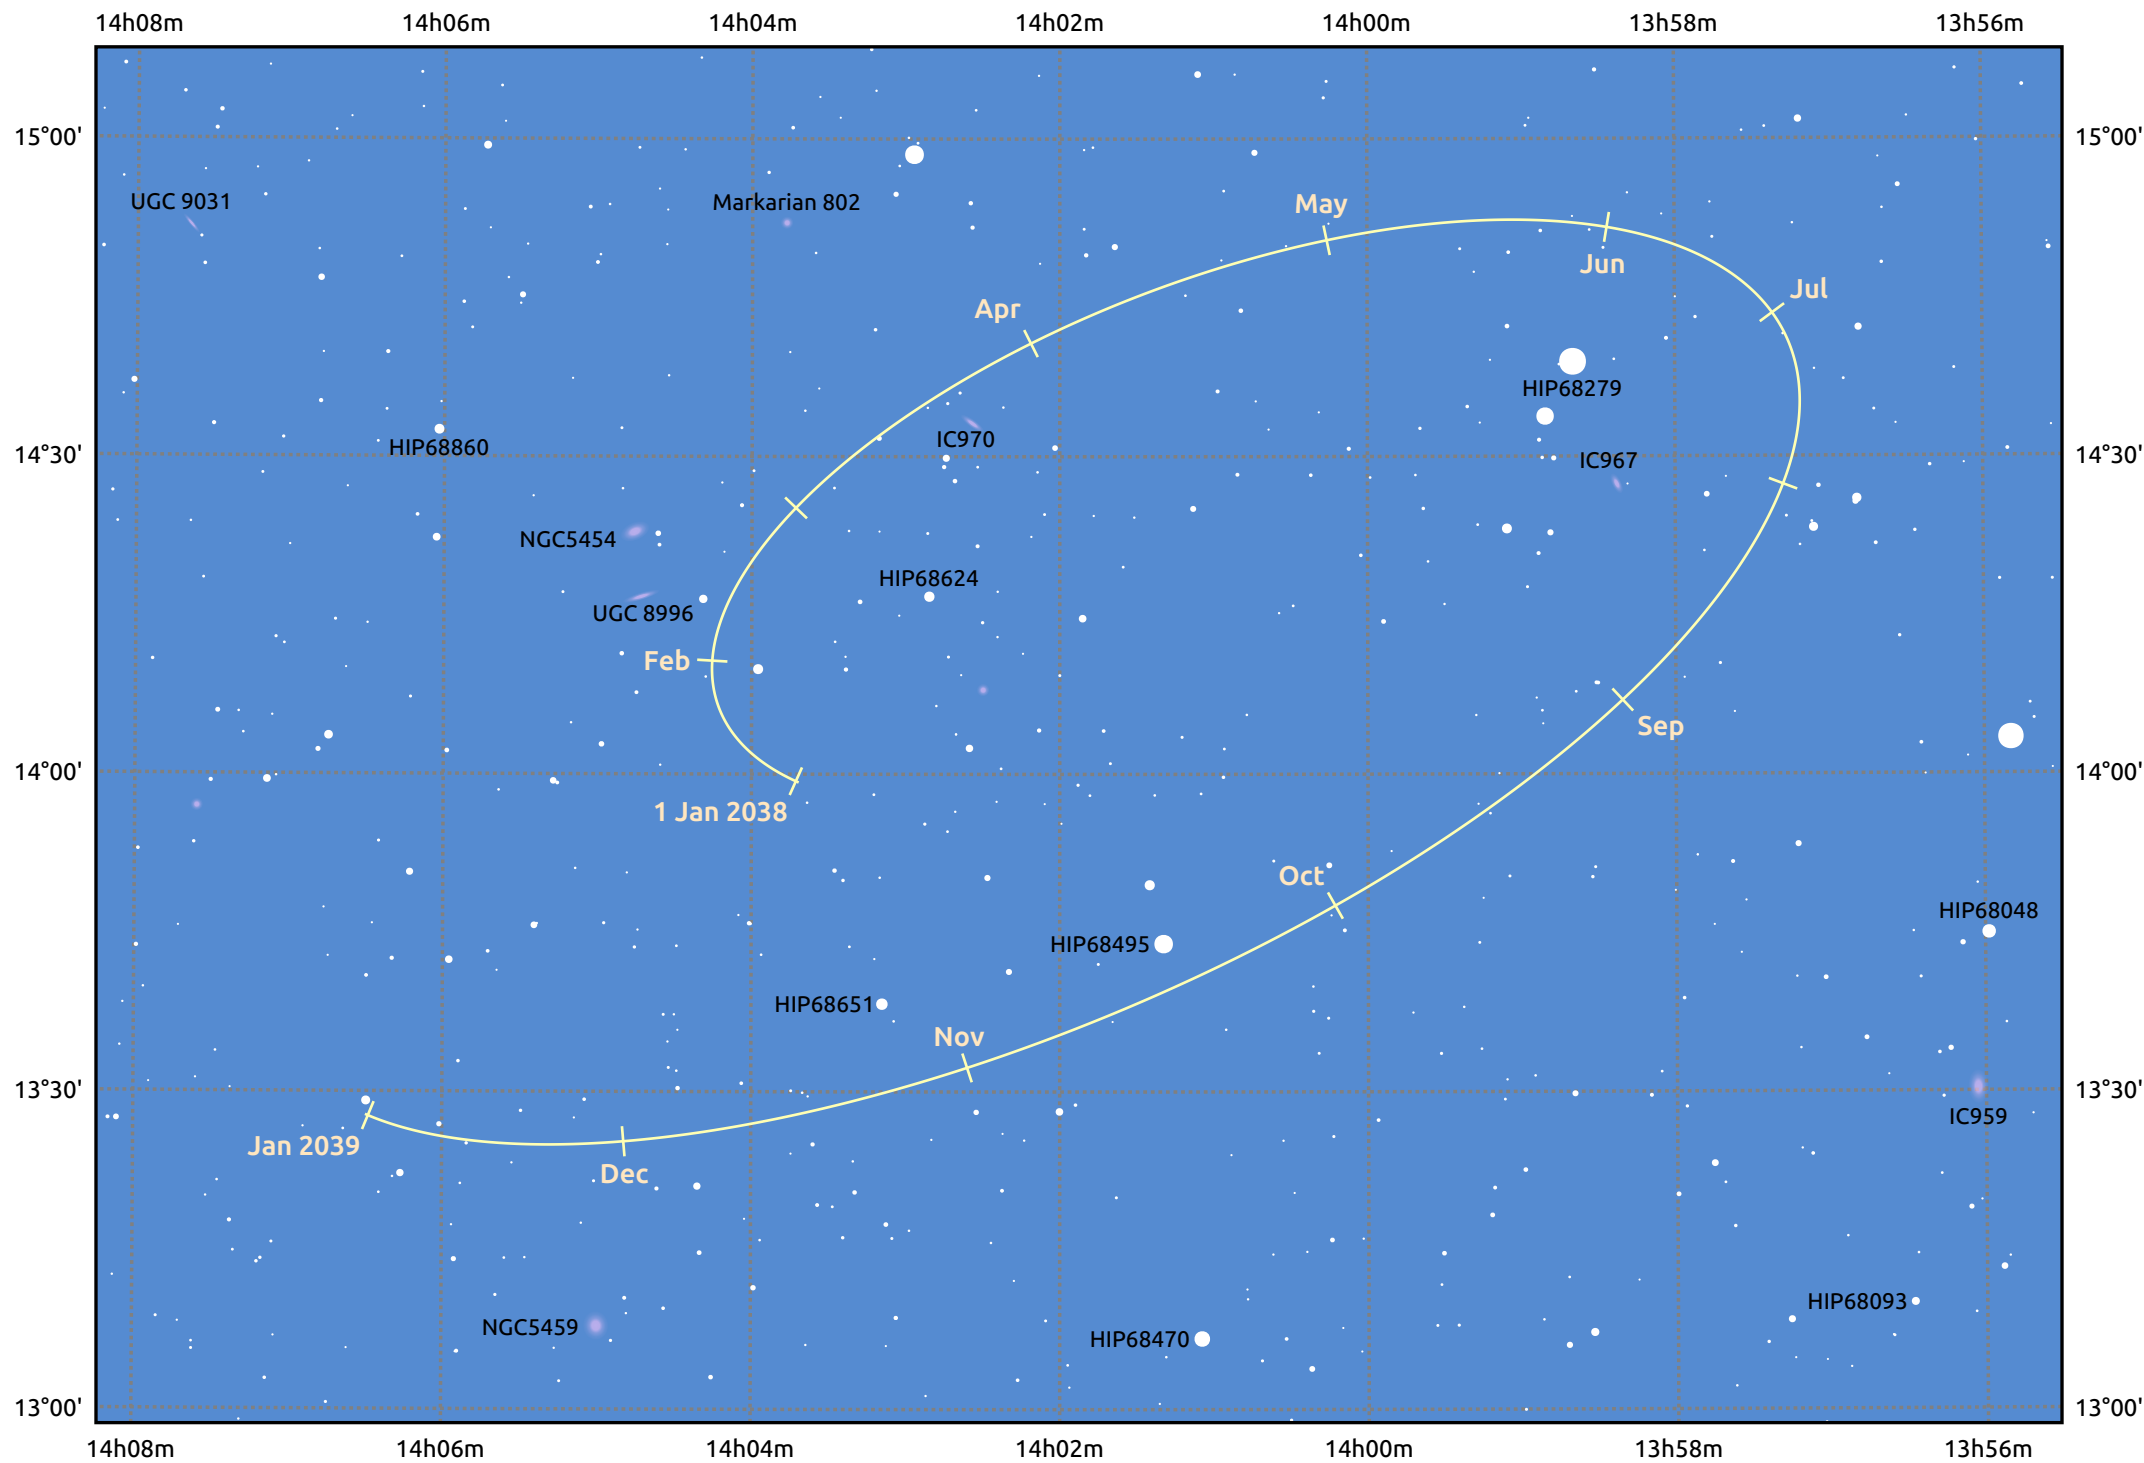

The path of Makemake in 2038

© Dominic Ford 2011–2025. Date markers placed at midnight UTC. Downloaded from <https://in-the-sky.org>

Magnitude scale: 14.0 13.0 12.0 11.0 10.0 9.0 8.0 7.0 6.0

— Ecliptic Plane

Galaxy Bright nebula Open cluster Globular cluster Planetary nebula

Date	Mag
2038 Jan 1	17.2
2038 Apr 1	17.0
2038 Jul 1	17.1
2038 Oct 1	17.1
2039 Jan 1	17.2