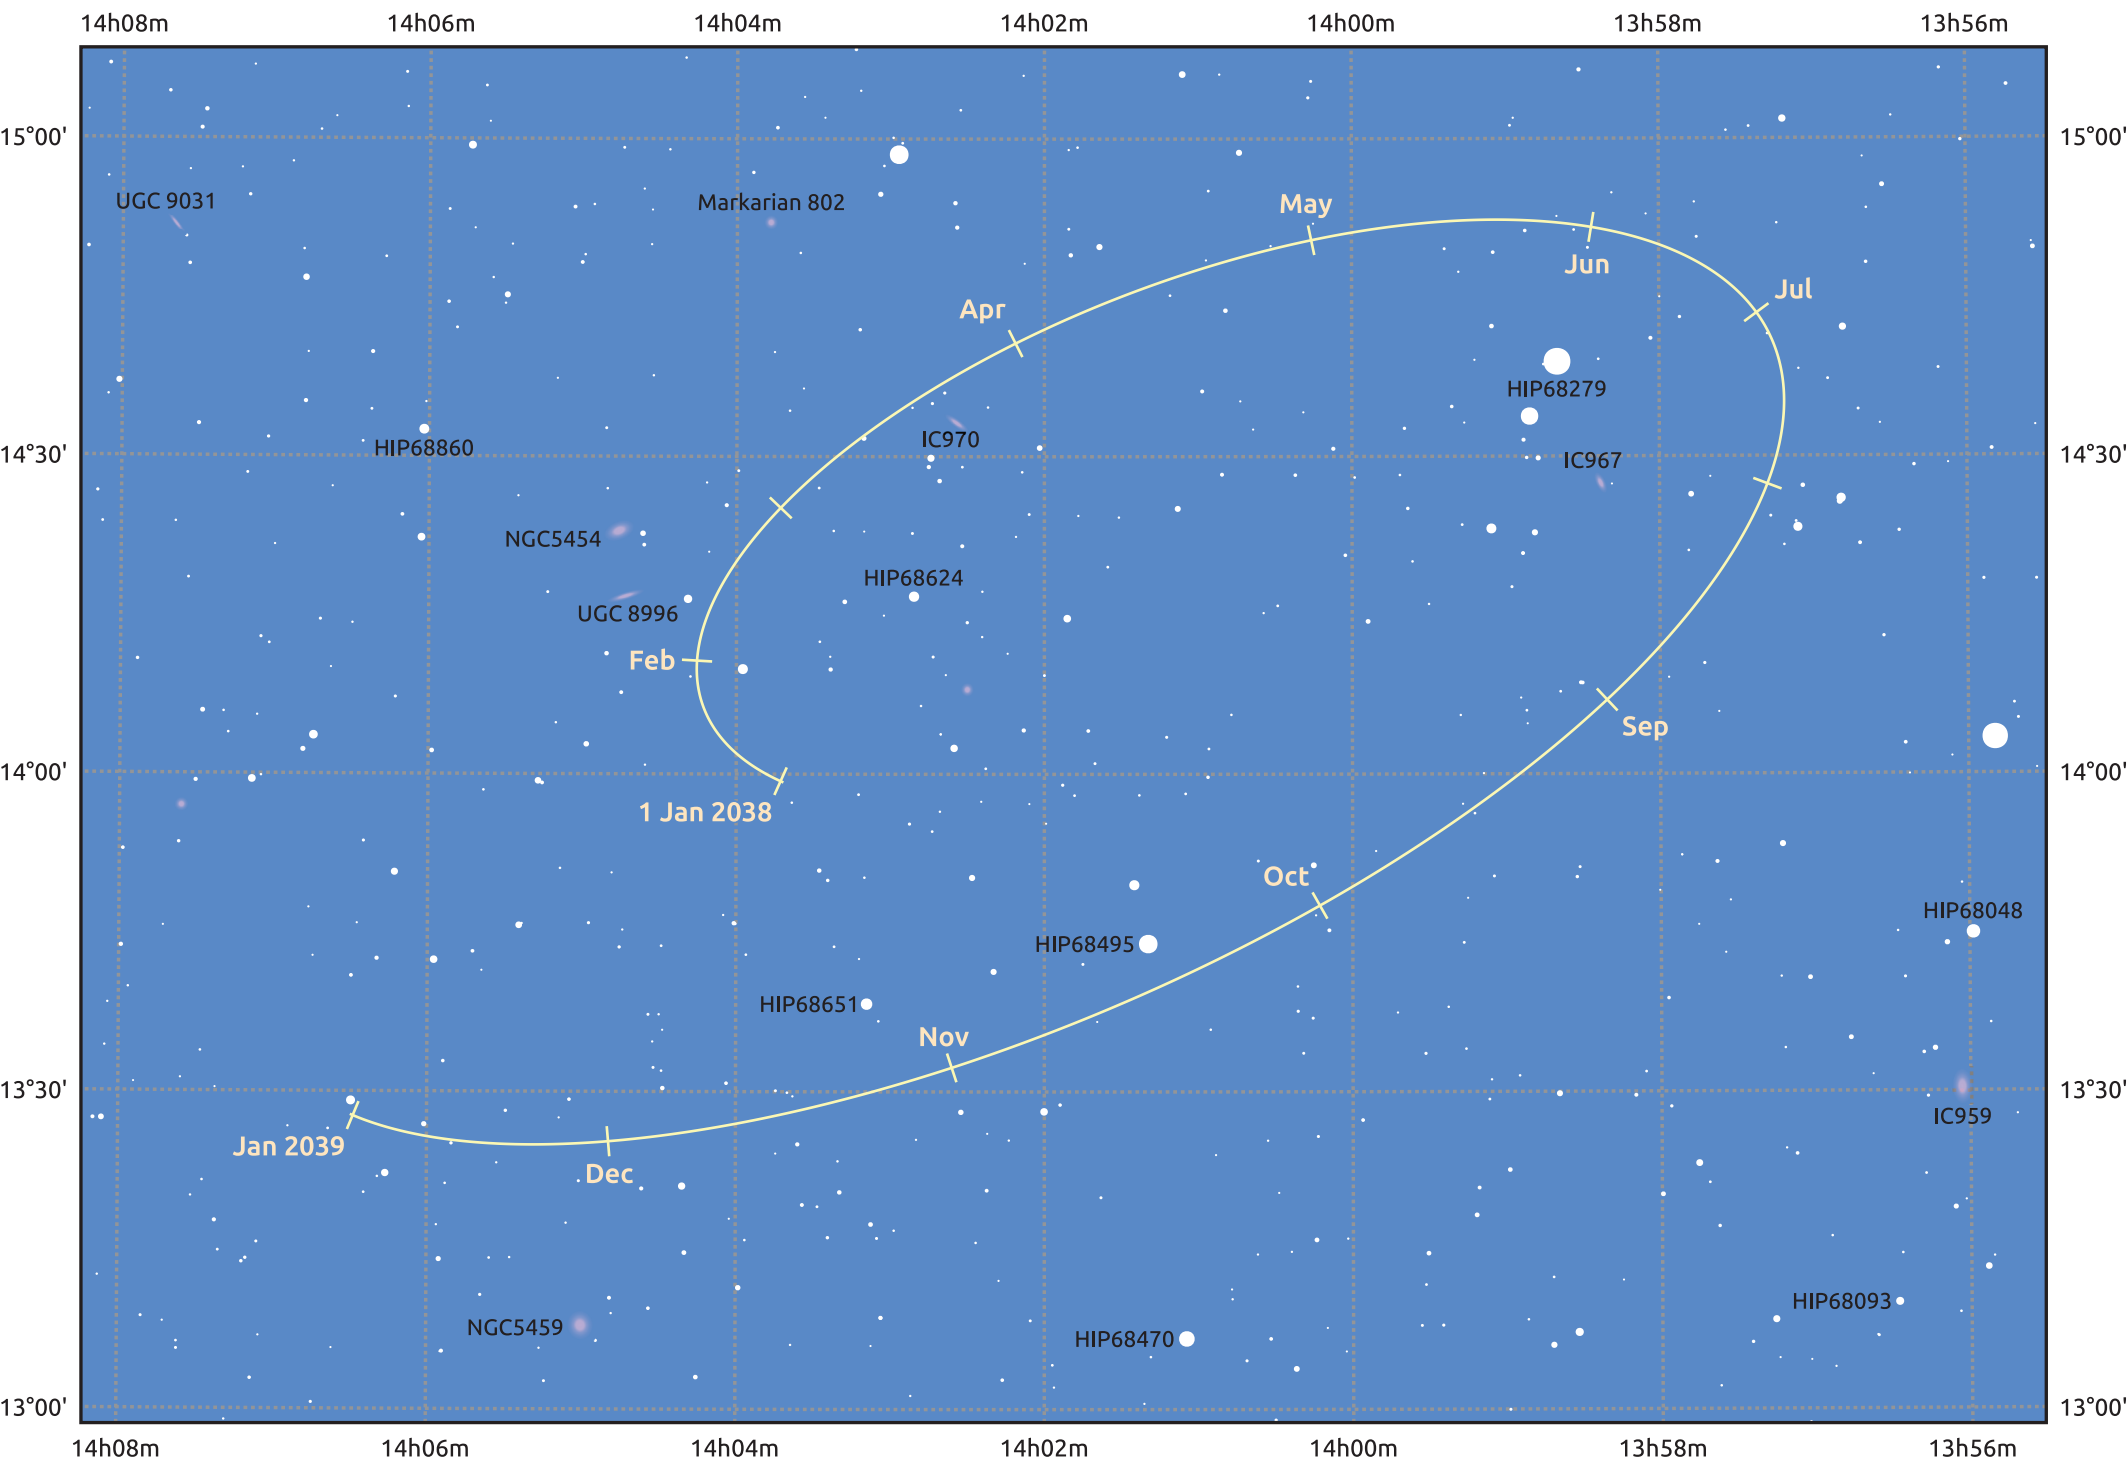

# The path of Makemake in 2038

© Dominic Ford 2011–2025. Date markers placed at midnight UTC. Downloaded from <https://in-the-sky.org>

Magnitude scale: 14.0 13.0 12.0 11.0 10.0 9.0 8.0 7.0 6.0

— Ecliptic Plane

Galaxy    Bright nebula    Open cluster    Globular cluster    Planetary nebula

Date	Mag
2038 Jan 1	17.2
2038 Apr 1	17.0
2038 Jul 1	17.1
2038 Oct 1	17.1
2039 Jan 1	17.2