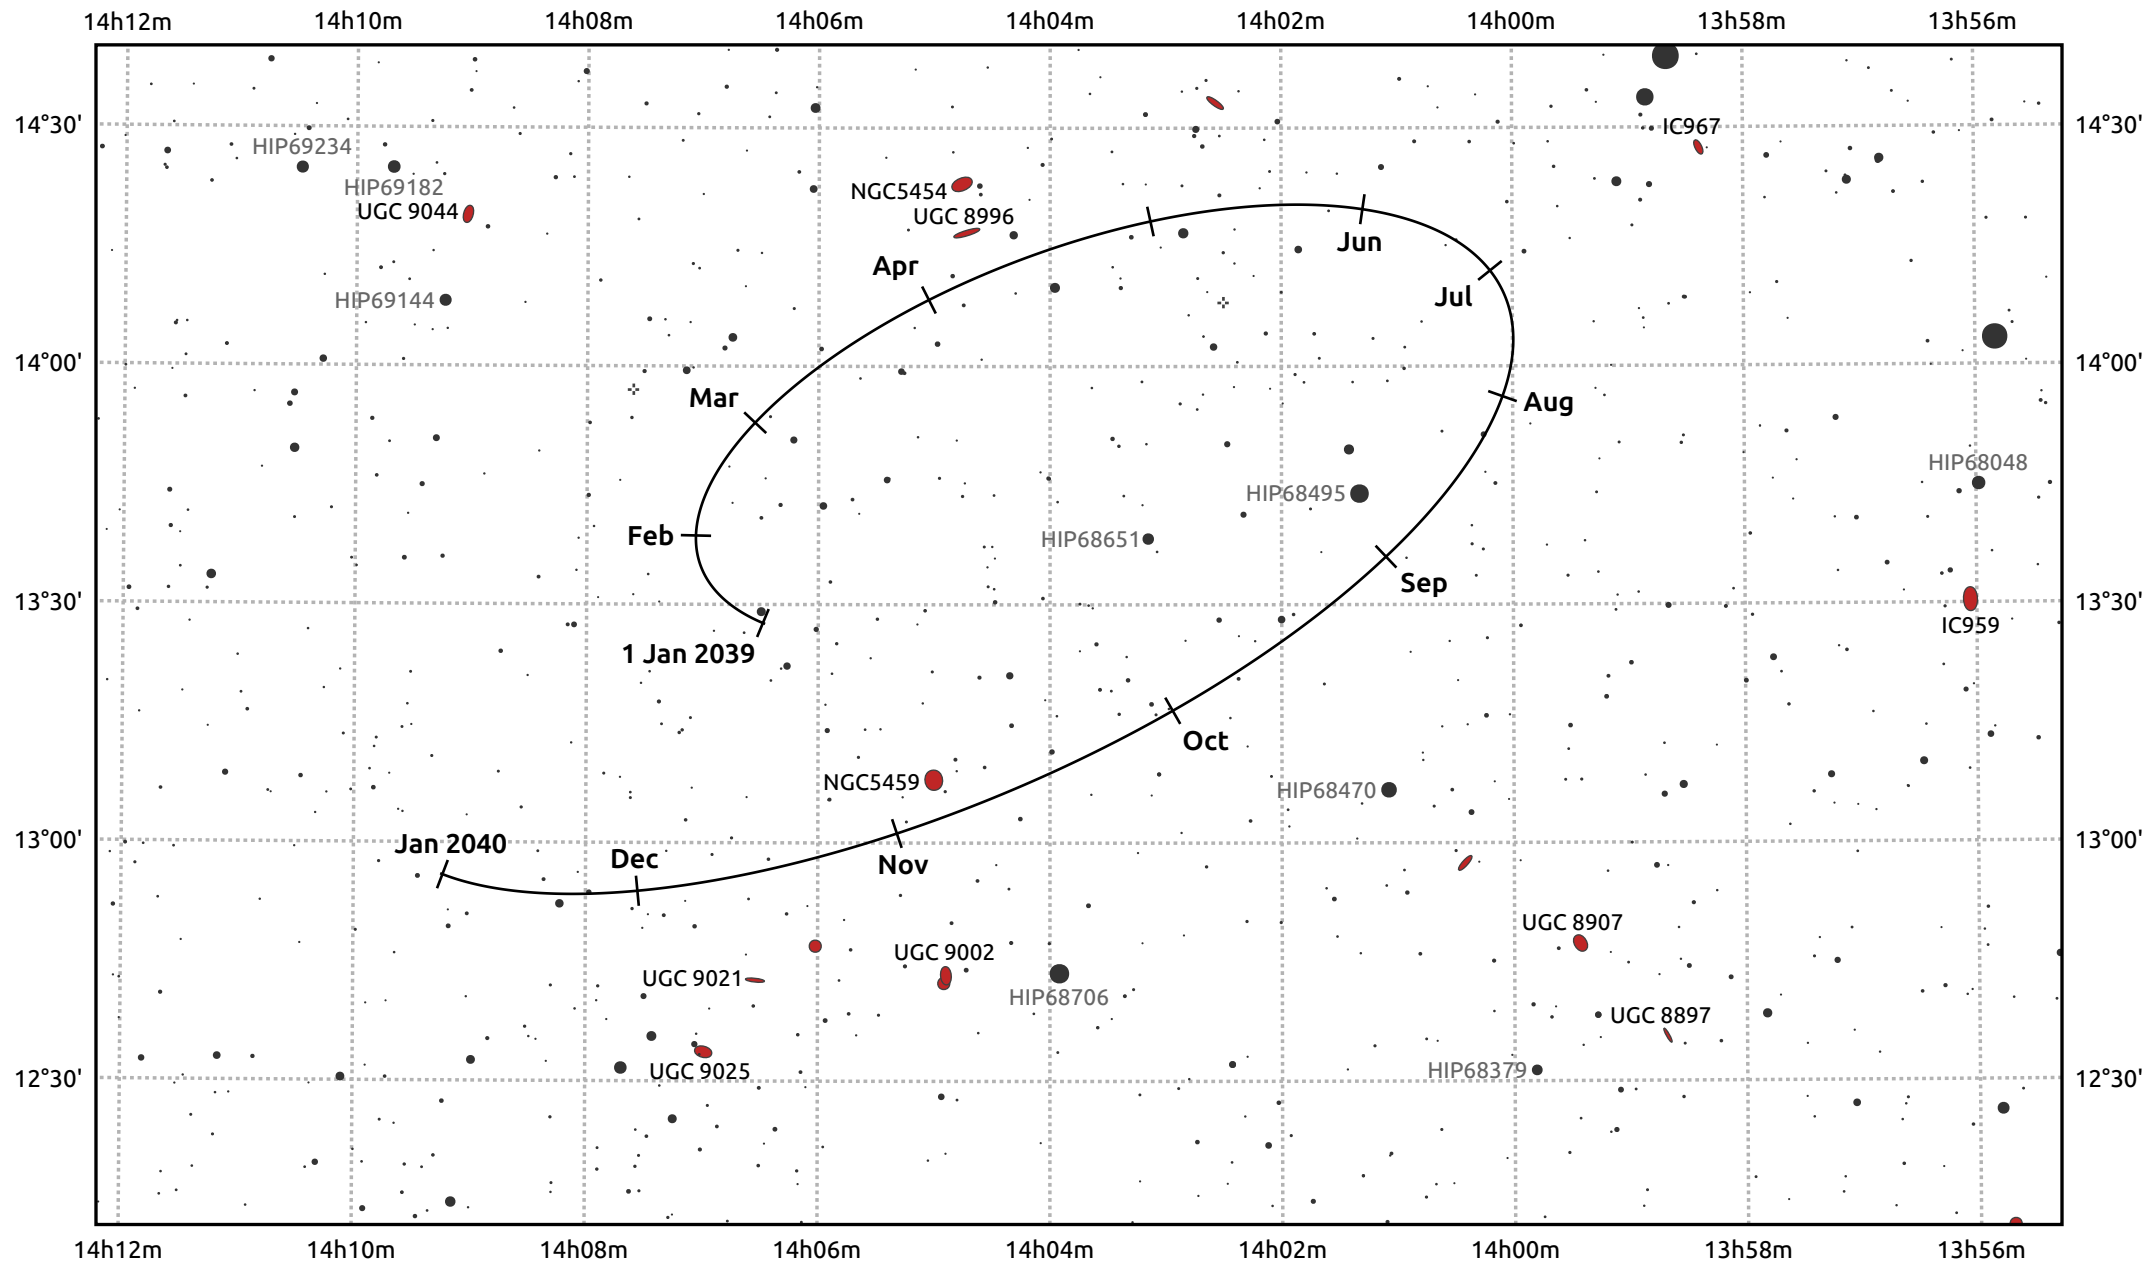

The path of Makemake in 2039

© Dominic Ford 2011–2025. Date markers placed at midnight UTC. Downloaded from <https://in-the-sky.org>

Magnitude scale: 14.0 13.0 12.0 11.0 10.0 9.0 8.0 7.0 6.0

— Ecliptic Plane

Galaxy Bright nebula Open cluster Globular cluster Planetary nebula

Date	Mag
2039 Jan 1	17.2
2039 Apr 1	17.0
2039 Jul 1	17.1
2039 Oct 1	17.1
2040 Jan 1	17.2