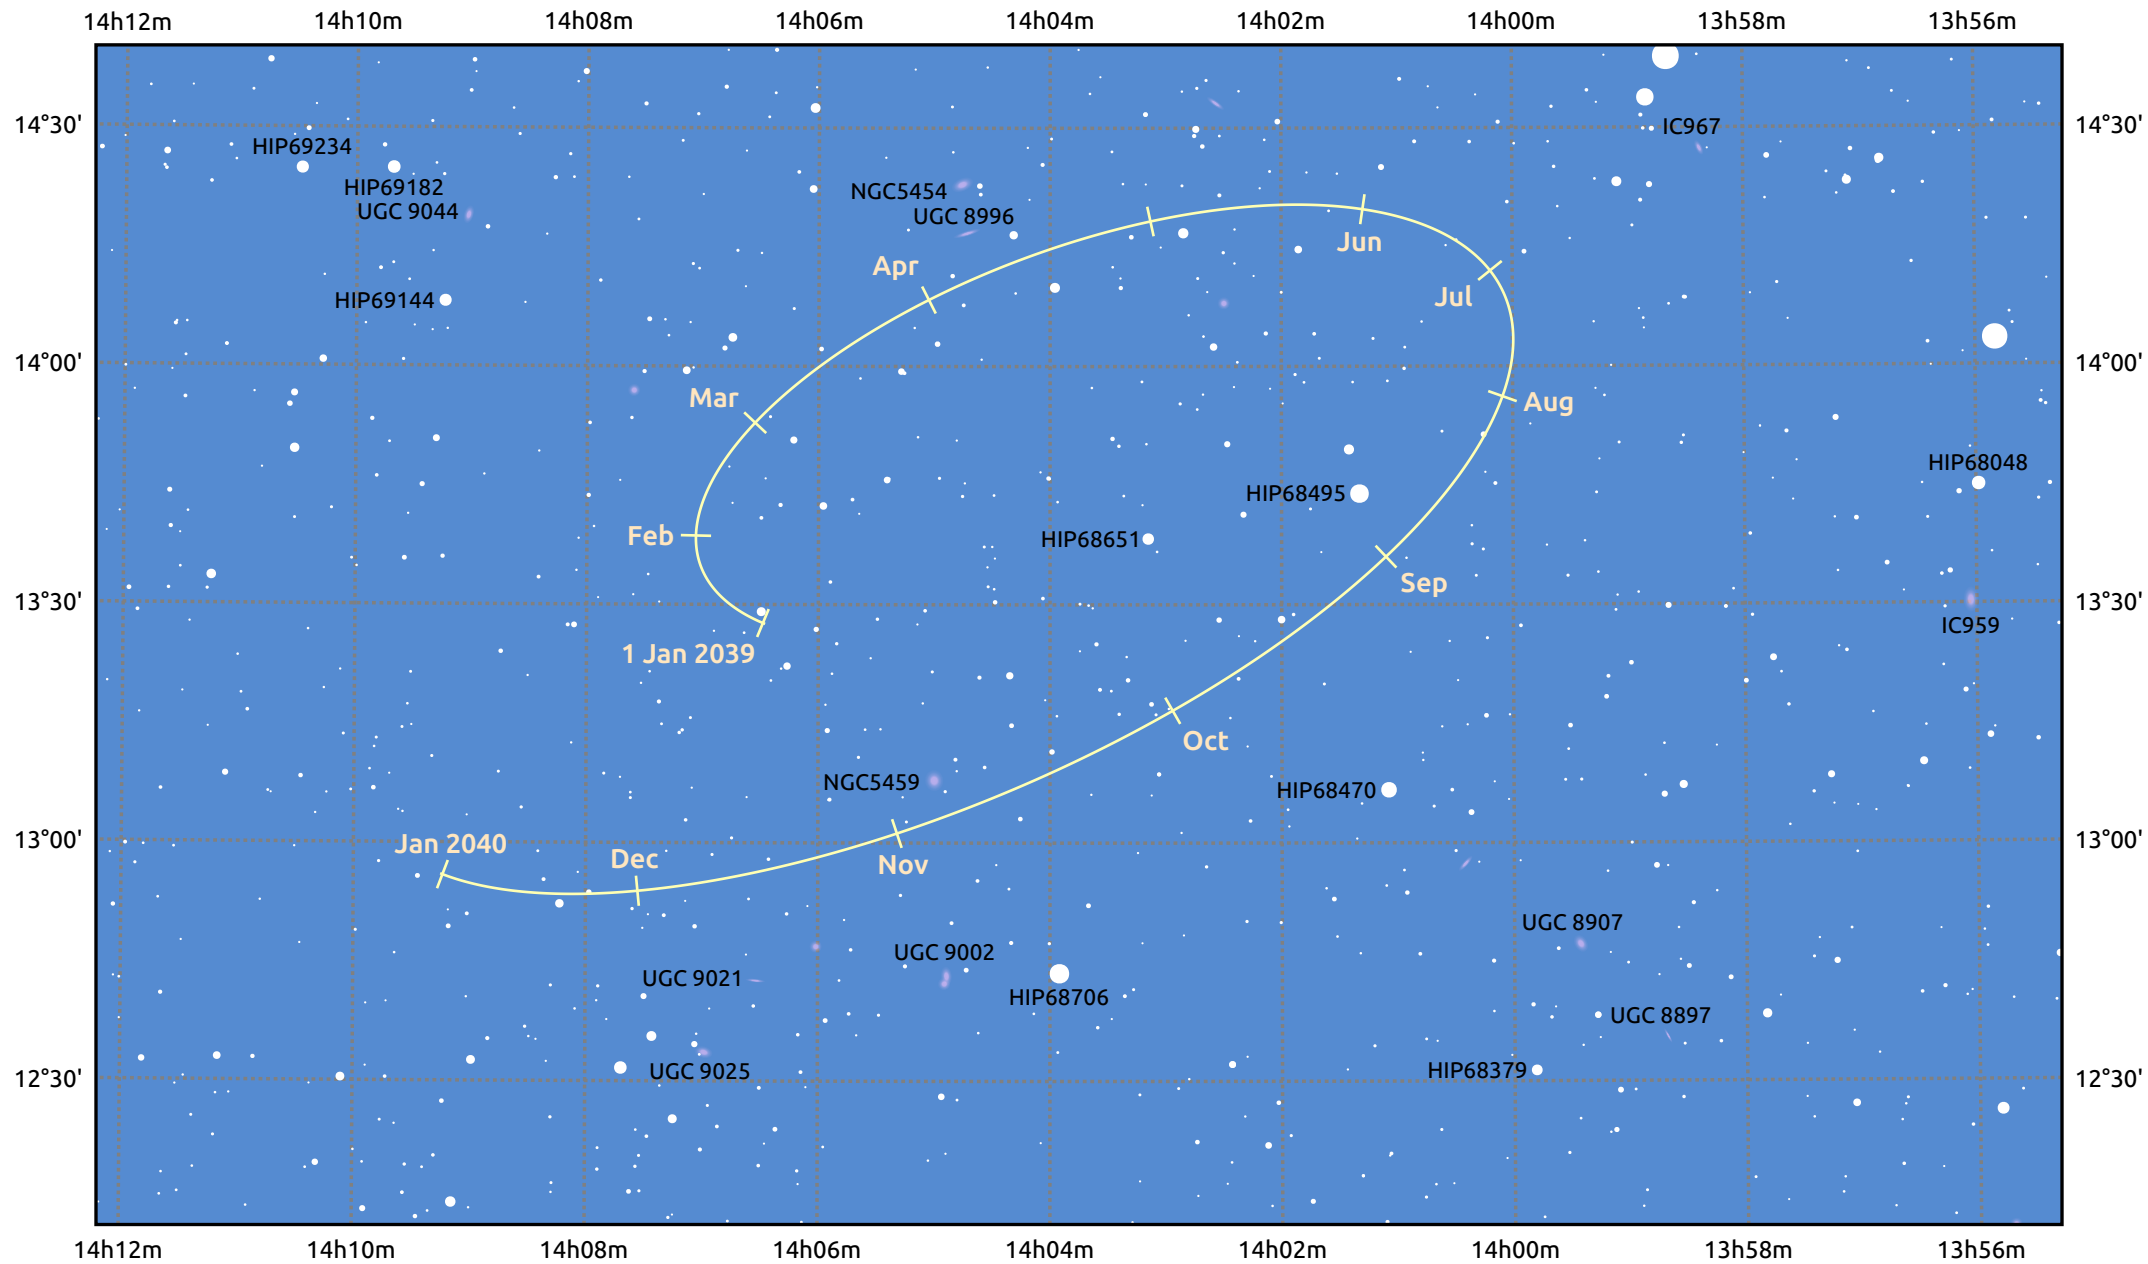

# The path of Makemake in 2039

© Dominic Ford 2011–2025. Date markers placed at midnight UTC. Downloaded from <https://in-the-sky.org>

Magnitude scale: 14.0 13.0 12.0 11.0 10.0 9.0 8.0 7.0 6.0

— Ecliptic Plane

Galaxy Bright nebula Open cluster Globular cluster Planetary nebula

Date	Mag
2039 Jan 1	17.2
2039 Apr 1	17.0
2039 Jul 1	17.1
2039 Oct 1	17.1
2040 Jan 1	17.2