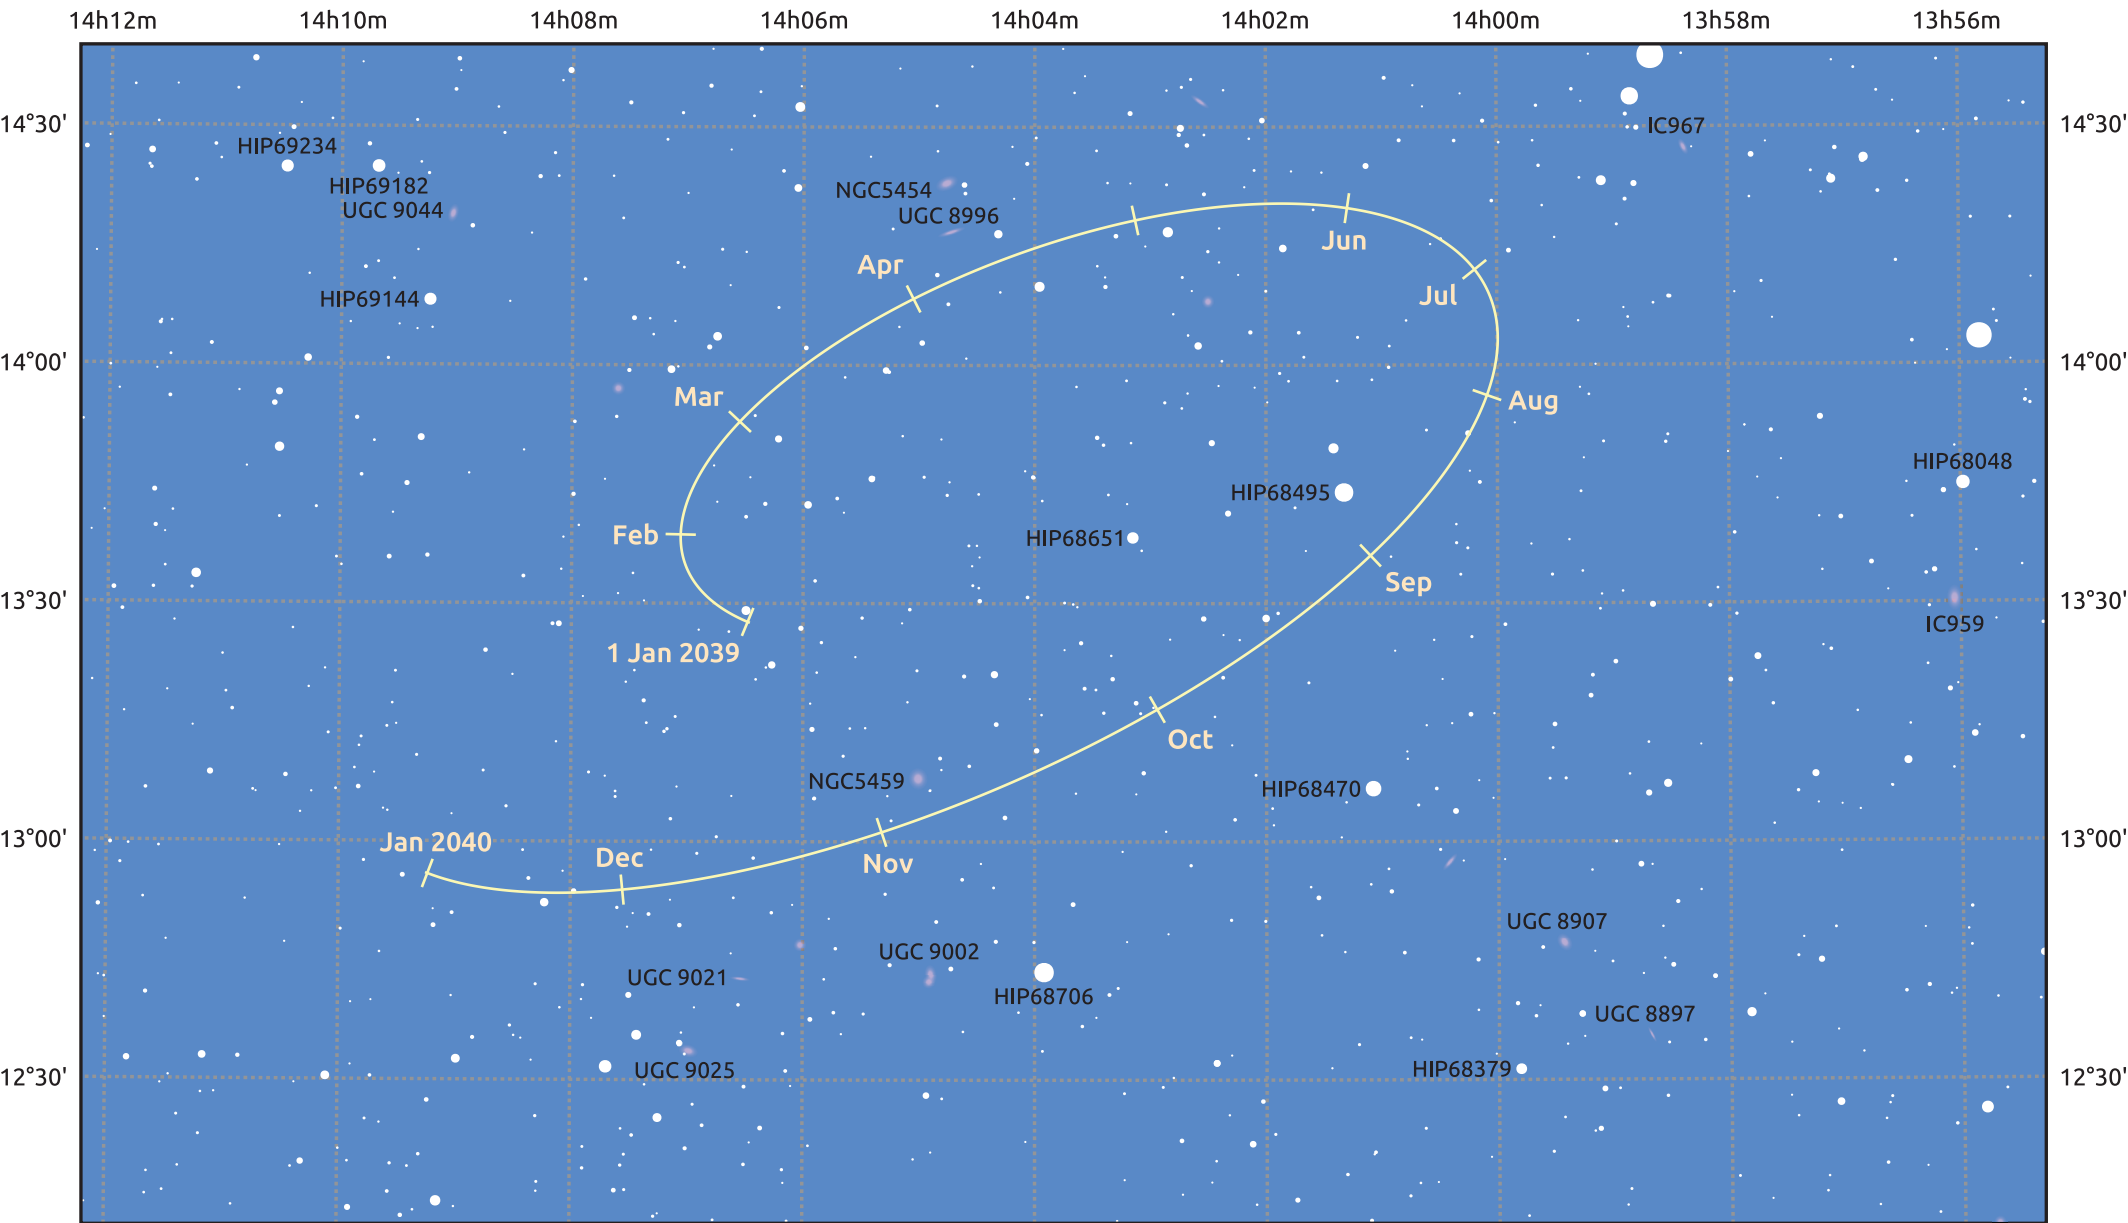

The path of Makemake in 2039

© Dominic Ford 2011–2025. Date markers placed at midnight UTC. Downloaded from <https://in-the-sky.org>

Magnitude scale: 14.0 13.0 12.0 11.0 10.0 9.0 8.0 7.0 6.0

— Ecliptic Plane

Galaxy Bright nebula Open cluster Globular cluster Planetary nebula

Date	Mag
2039 Jan 1	17.2
2039 Apr 1	17.0
2039 Jul 1	17.1
2039 Oct 1	17.1
2040 Jan 1	17.2