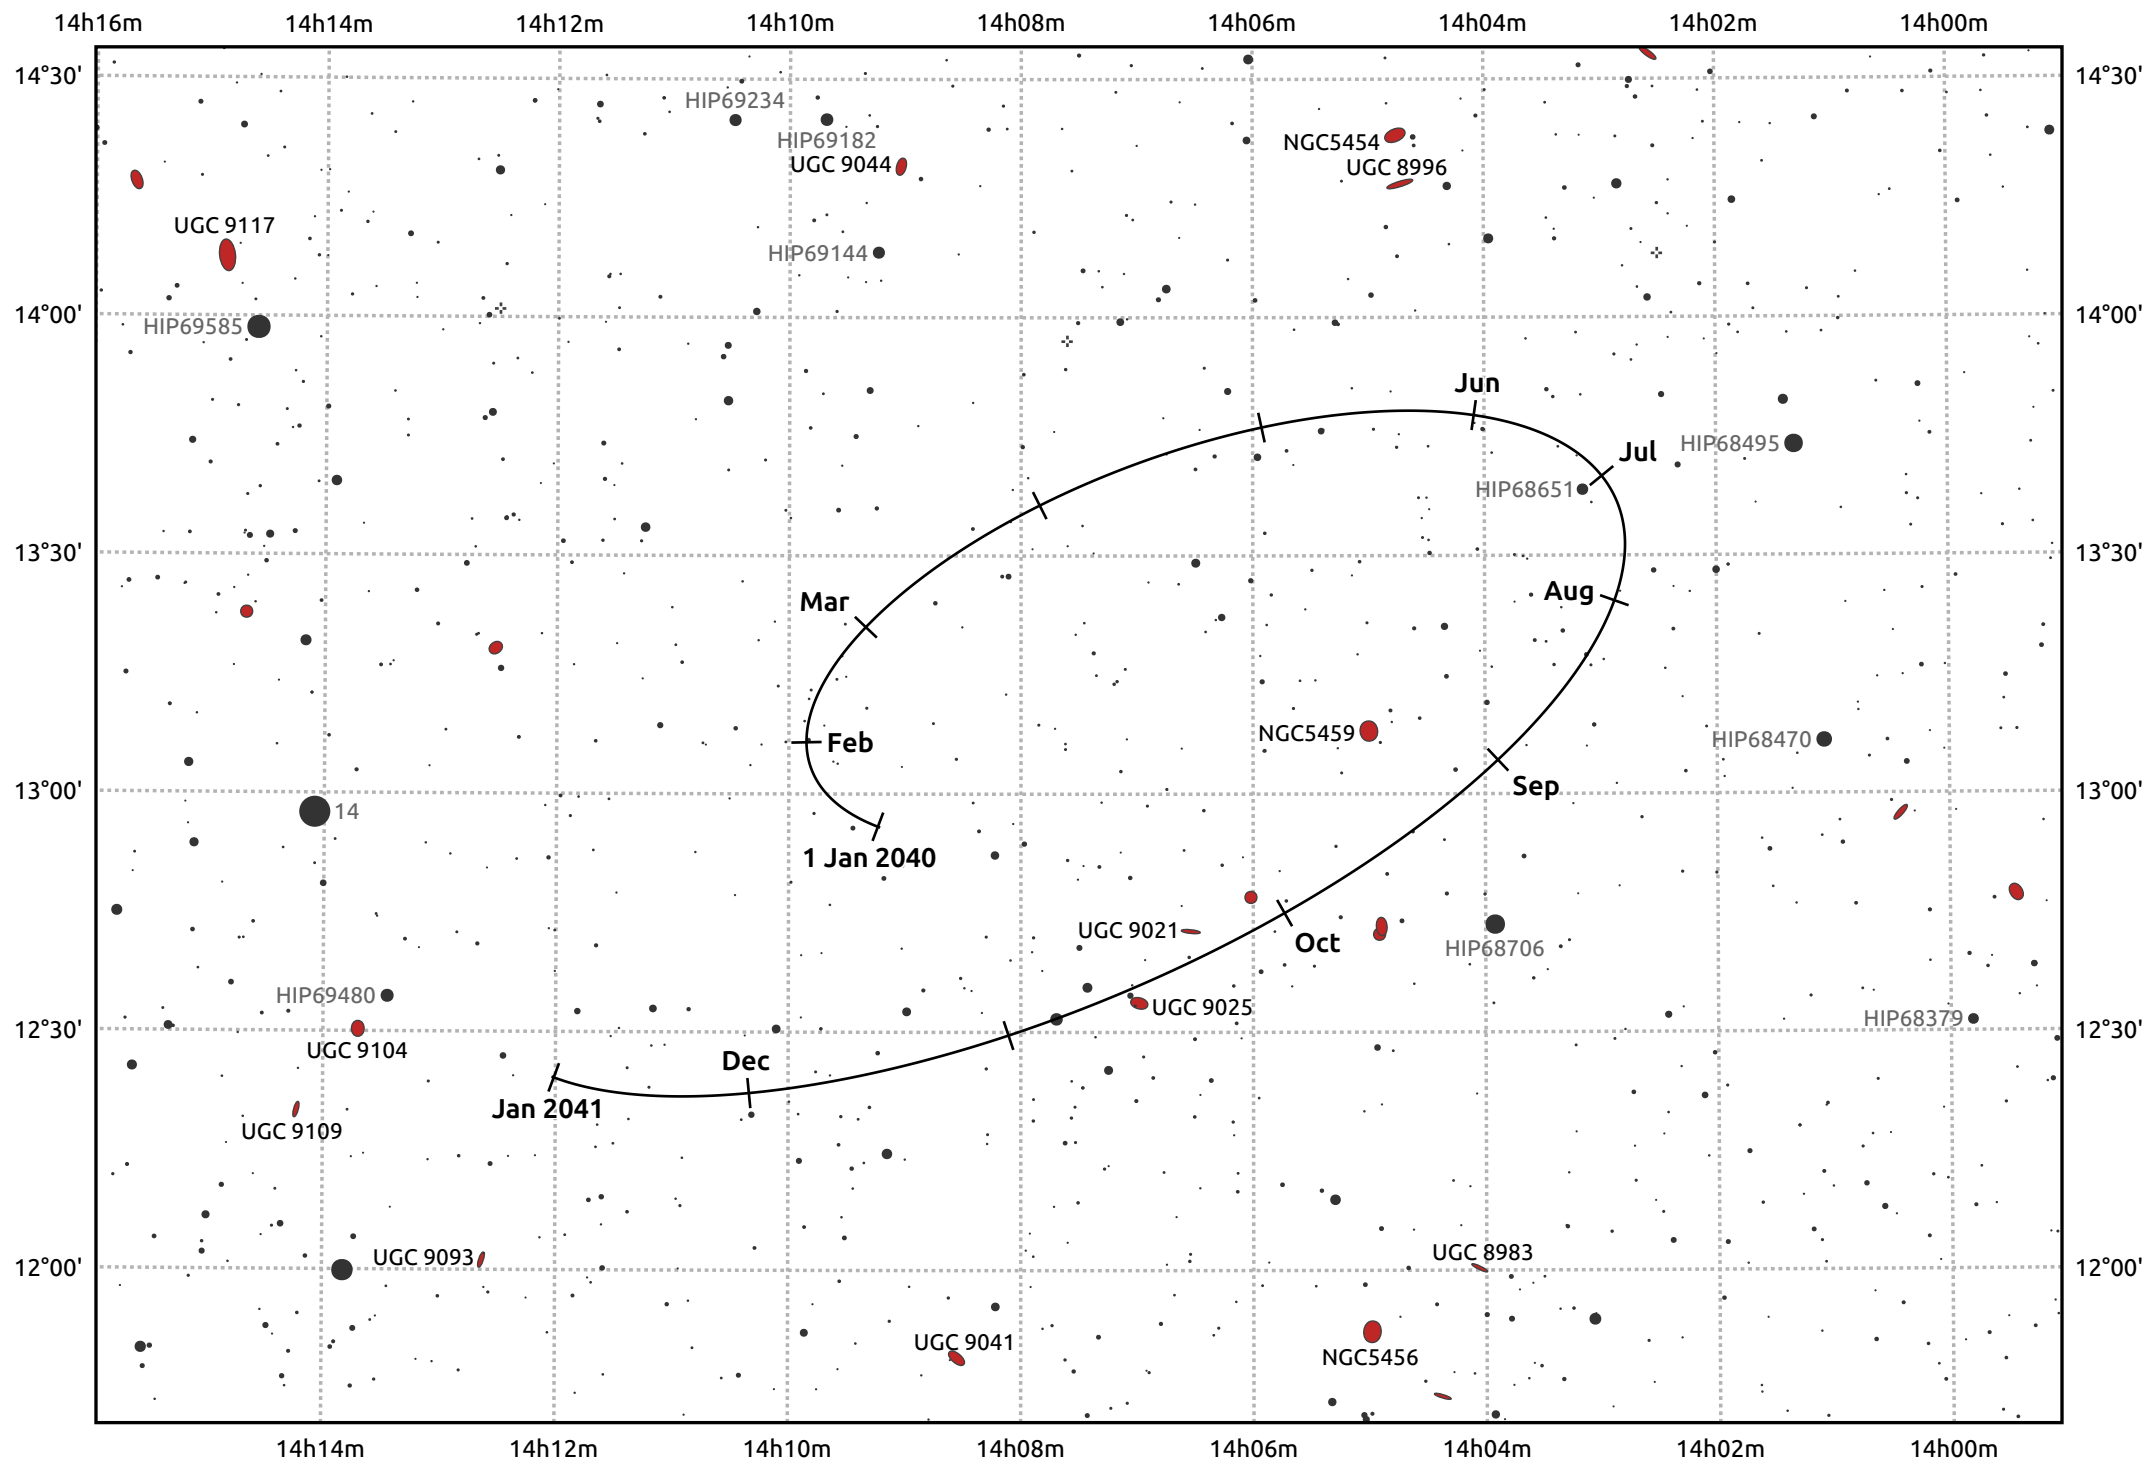

The path of Makemake in 2040

© Dominic Ford 2011–2025. Date markers placed at midnight UTC. Downloaded from <https://in-the-sky.org>

Magnitude scale: 14.0 13.0 12.0 11.0 10.0 9.0 8.0 7.0 6.0 5.0

— Ecliptic Plane

Galaxy Bright nebula Open cluster Globular cluster Planetary nebula

Date	Mag
2040 Jan 1	17.2
2040 Apr 1	17.0
2040 Jul 1	17.1
2040 Oct 1	17.1
2041 Jan 1	17.2