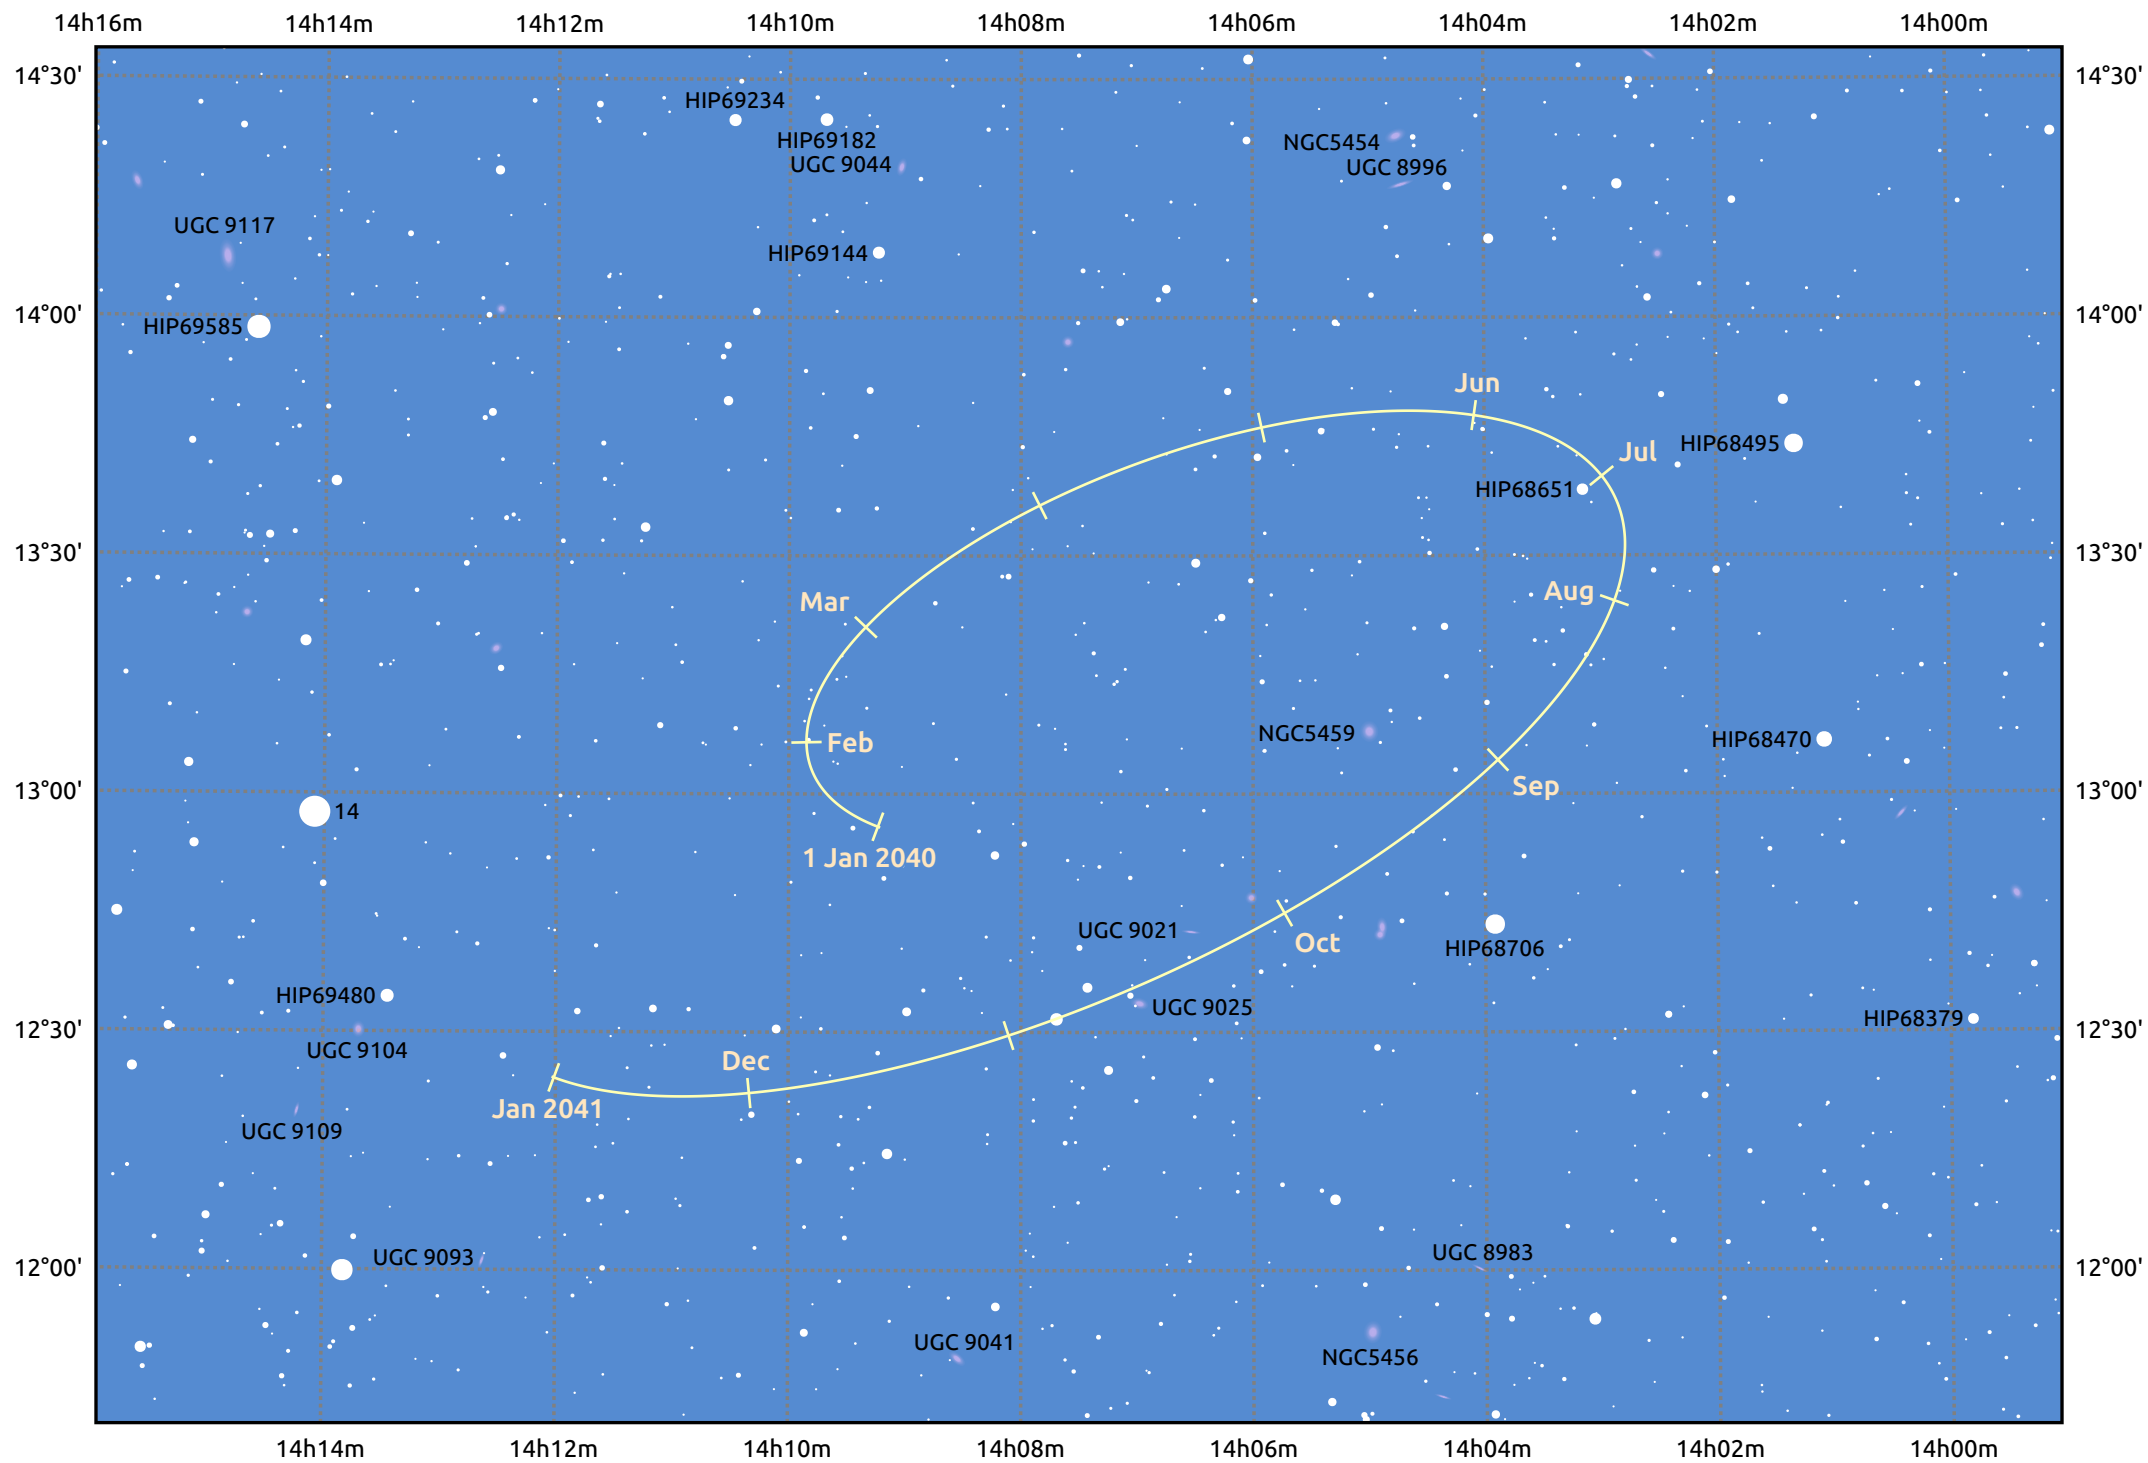

# The path of Makemake in 2040

© Dominic Ford 2011–2025. Date markers placed at midnight UTC. Downloaded from <https://in-the-sky.org>

Magnitude scale: 14.0 13.0 12.0 11.0 10.0 9.0 8.0 7.0 6.0 5.0

— Ecliptic Plane

Galaxy Bright nebula Open cluster Globular cluster Planetary nebula

Date	Mag
2040 Jan 1	17.2
2040 Apr 1	17.0
2040 Jul 1	17.1
2040 Oct 1	17.1
2041 Jan 1	17.2