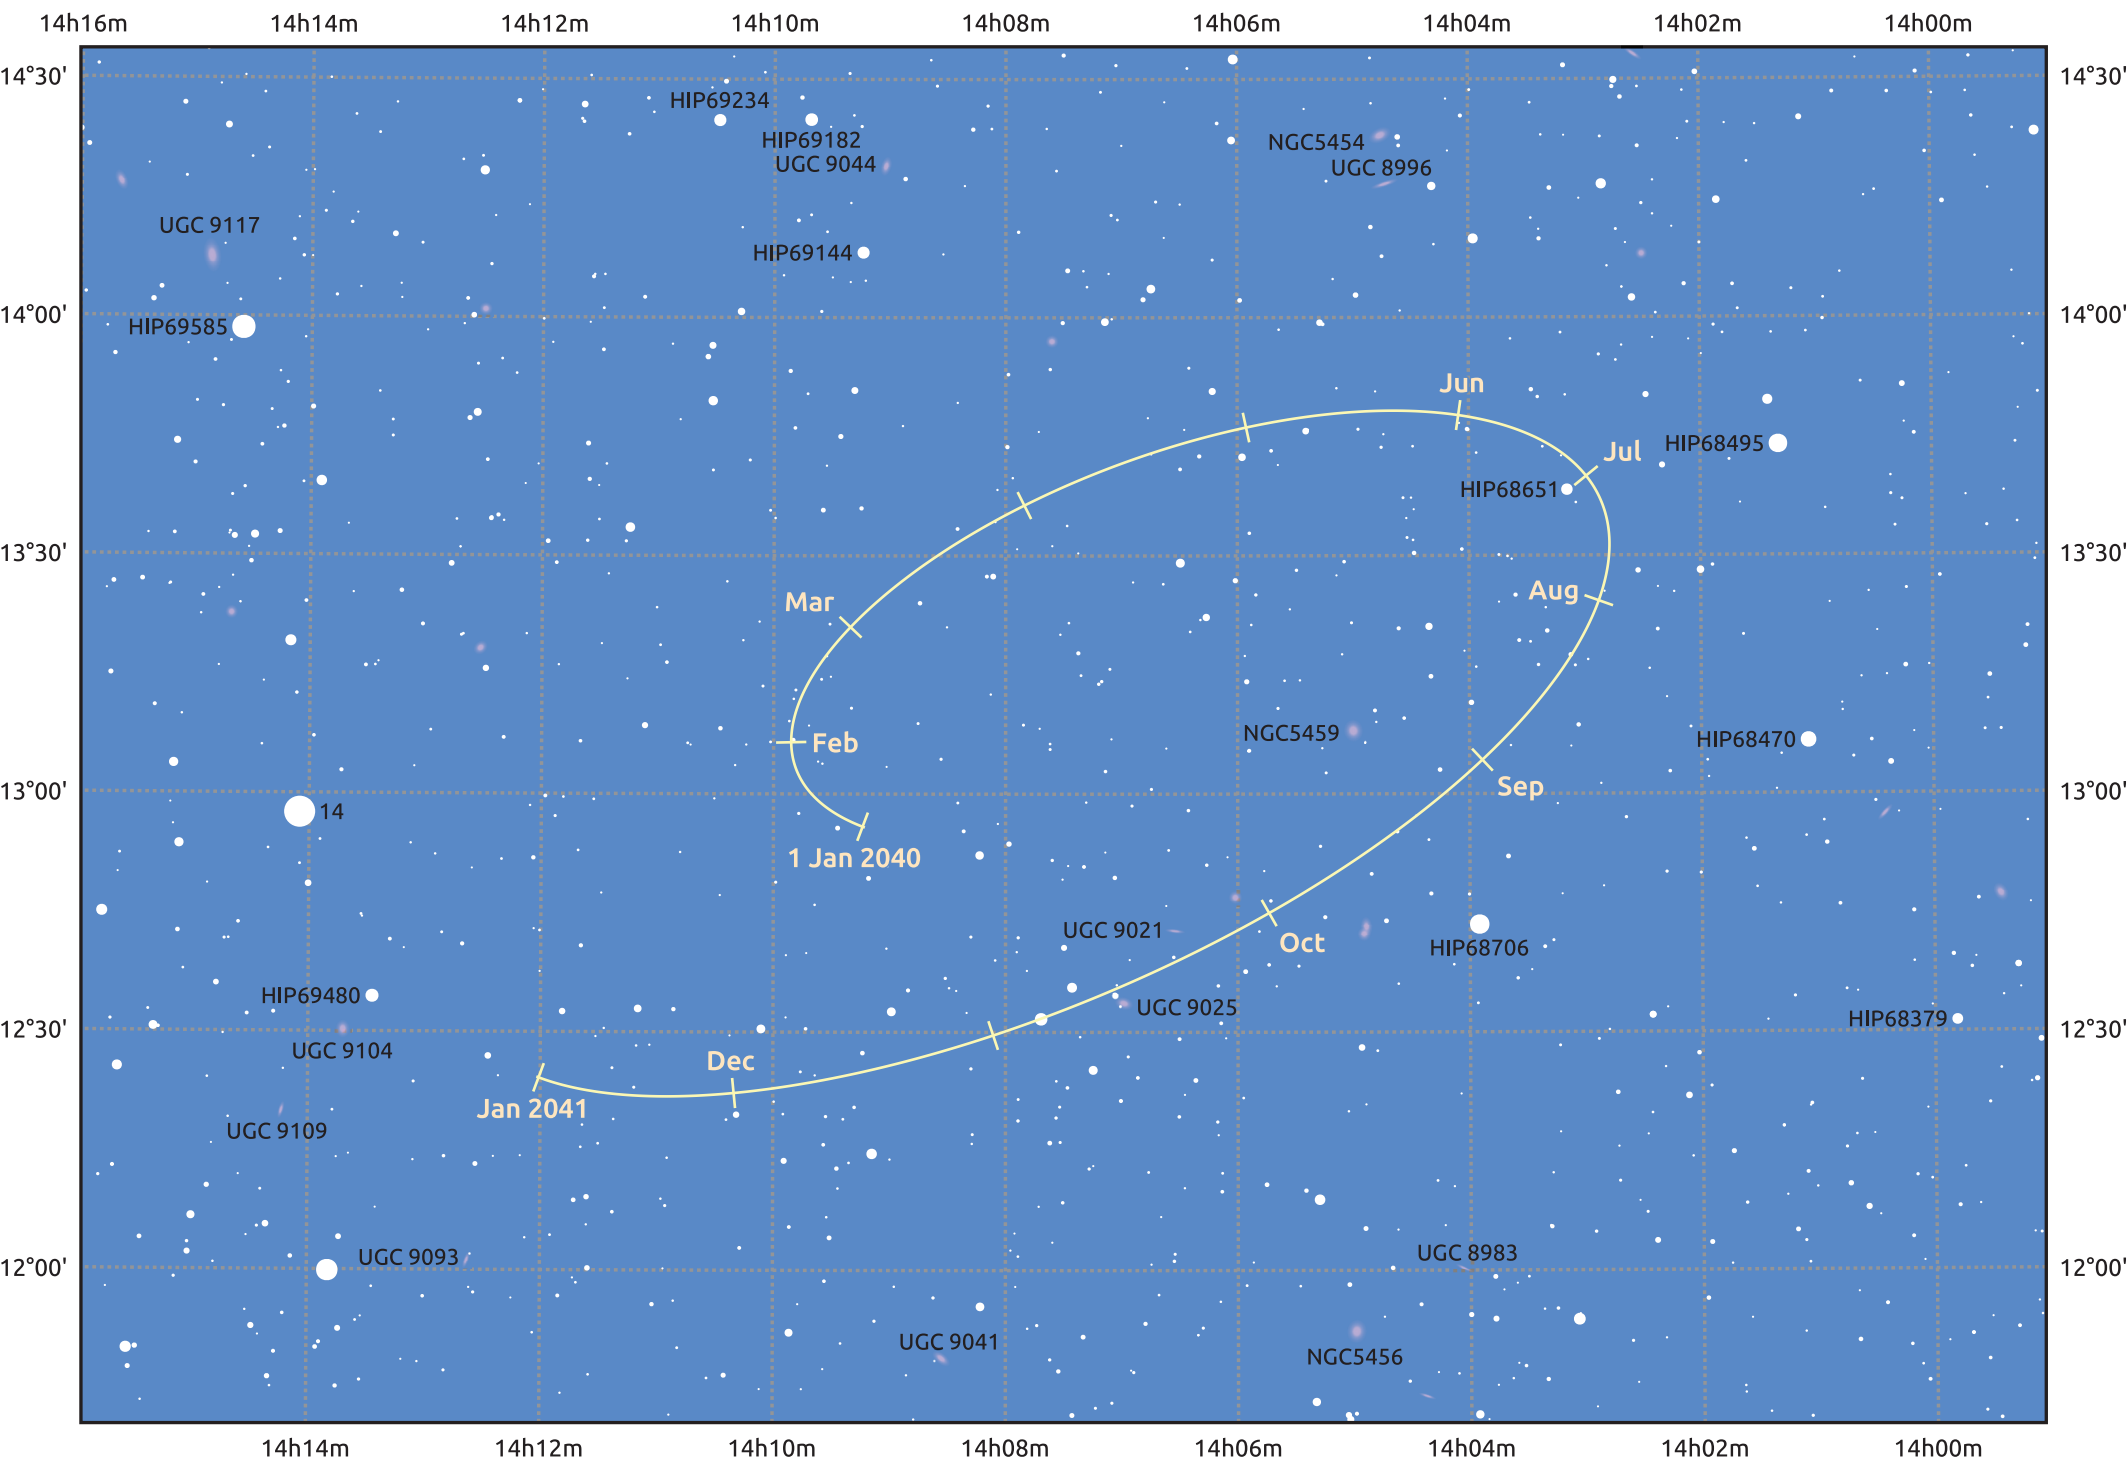

The path of Makemake in 2040

© Dominic Ford 2011–2025. Date markers placed at midnight UTC. Downloaded from <https://in-the-sky.org>

Magnitude scale: 14.0 13.0 12.0 11.0 10.0 9.0 8.0 7.0 6.0 5.0

— Ecliptic Plane

Galaxy Bright nebula Open cluster Globular cluster Planetary nebula

Date	Mag
2040 Jan 1	17.2
2040 Apr 1	17.0
2040 Jul 1	17.1
2040 Oct 1	17.1
2041 Jan 1	17.2