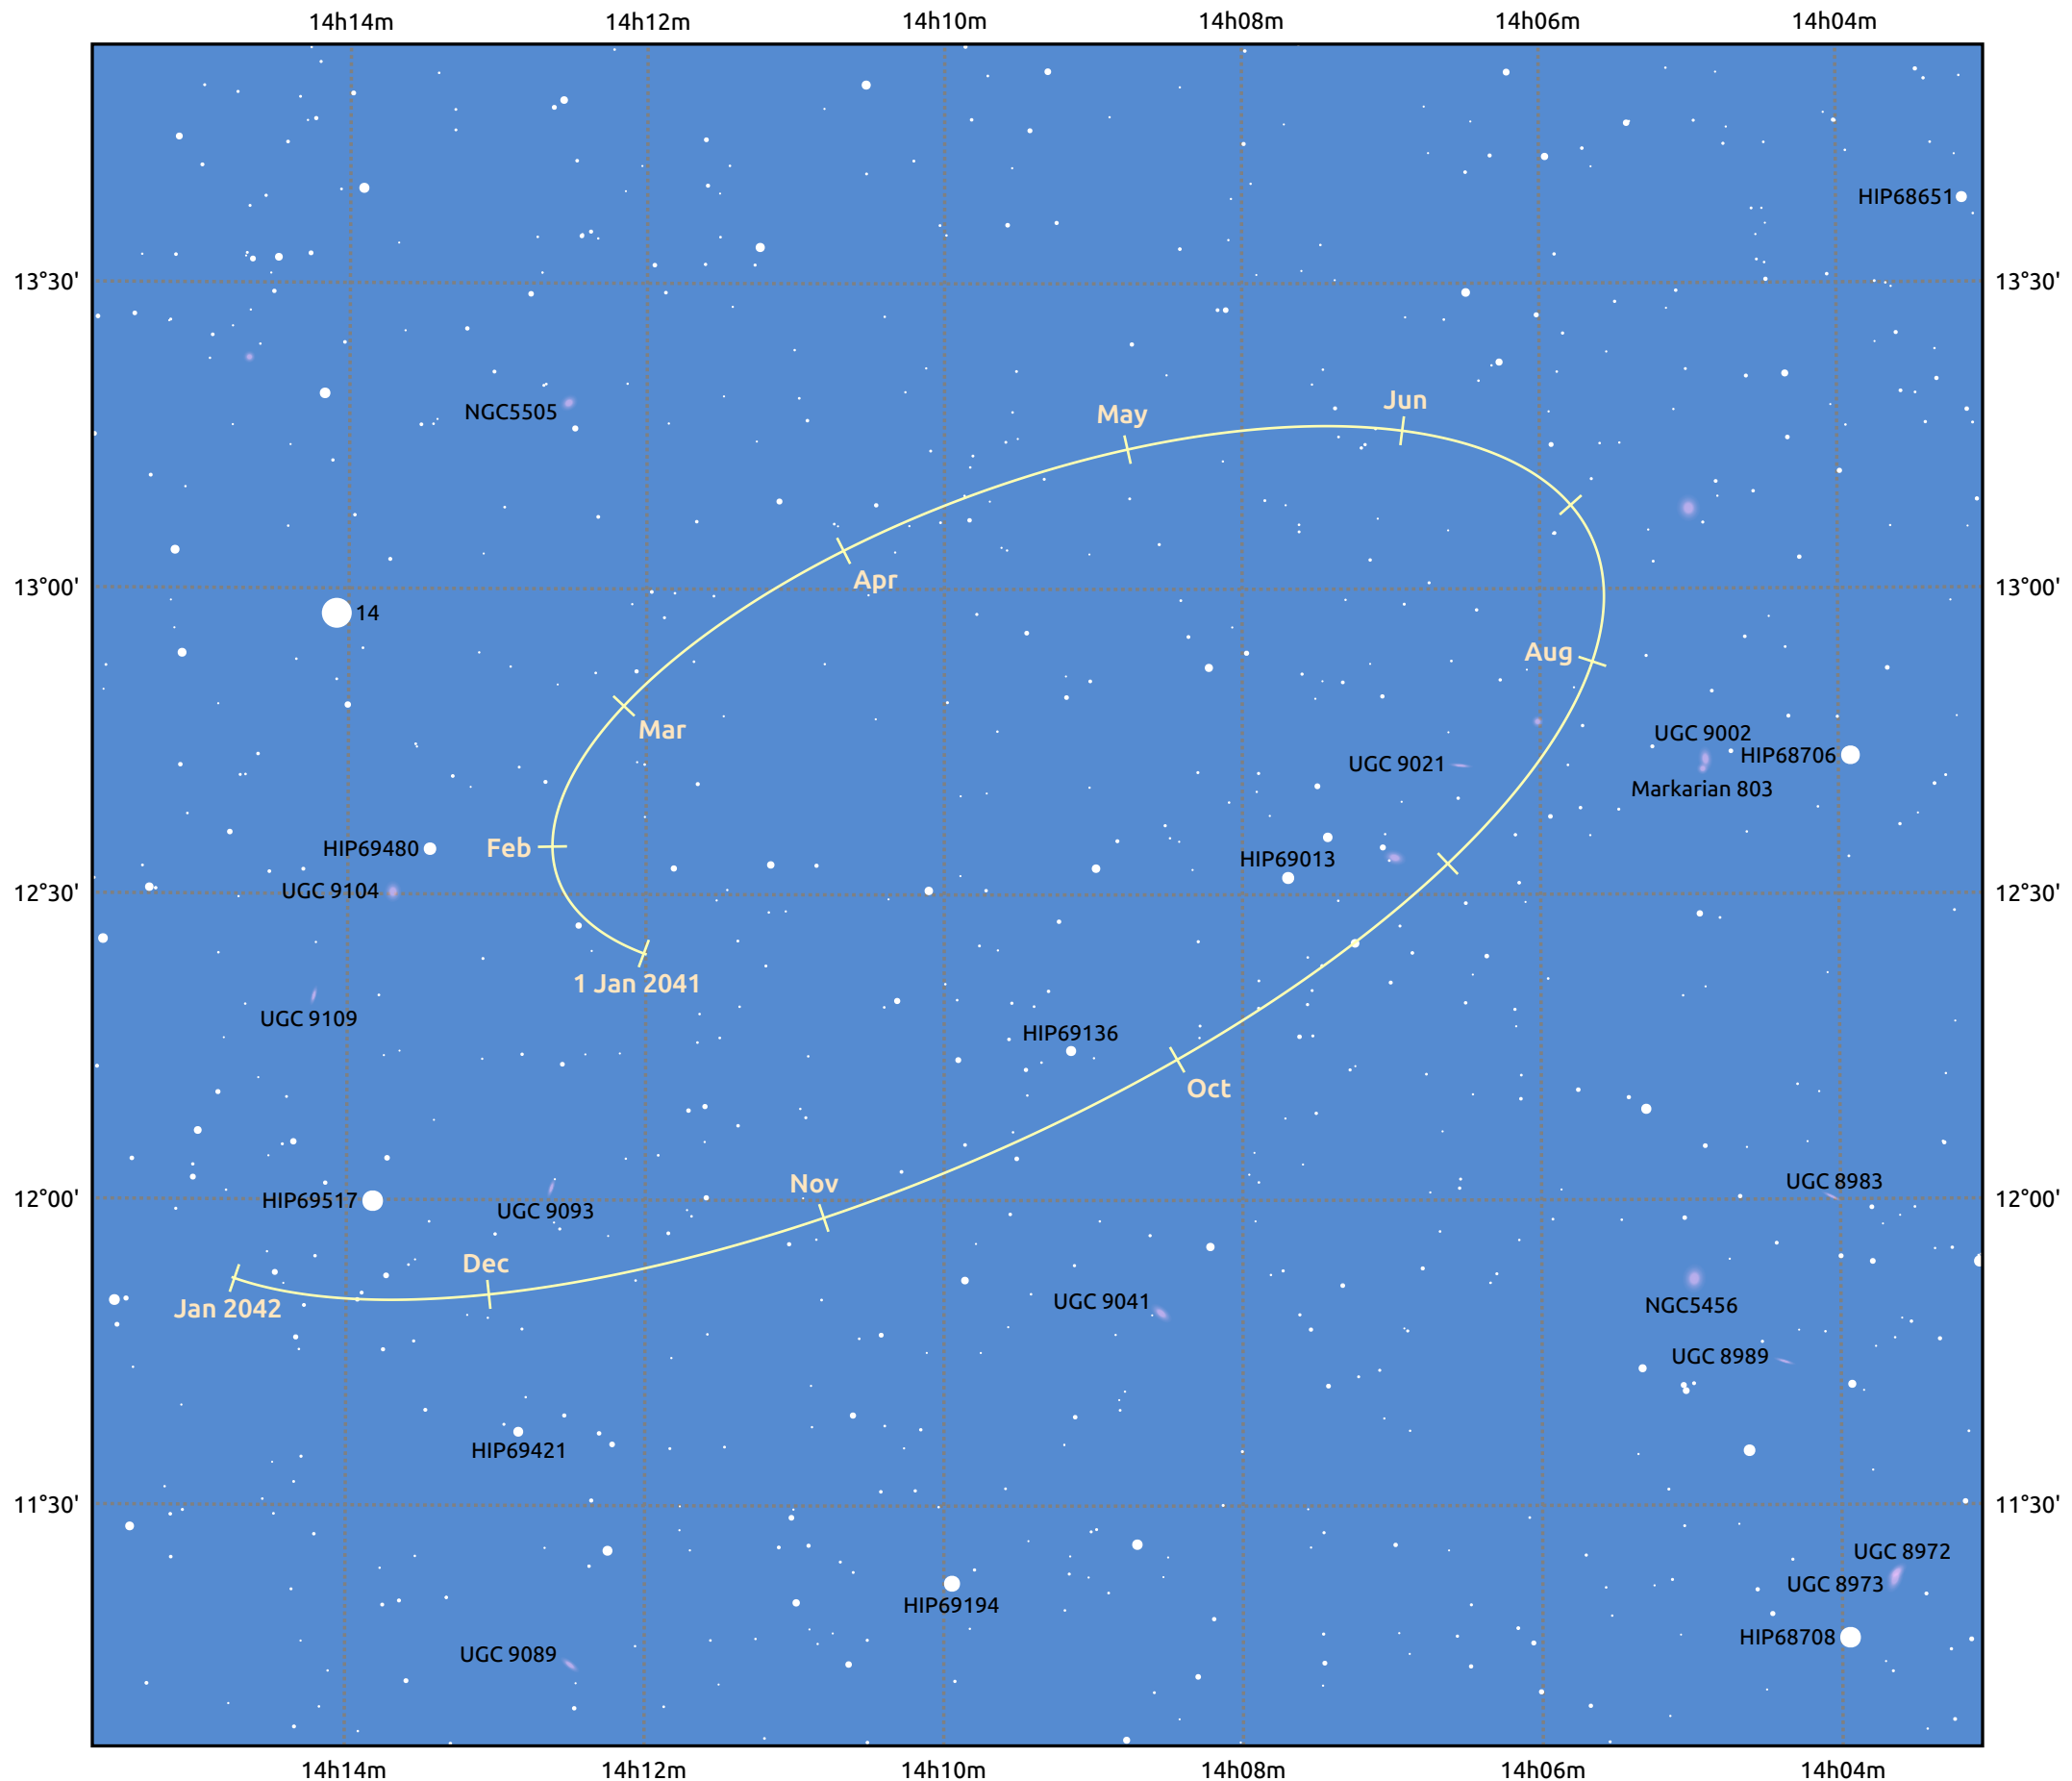

The path of Makemake in 2041

© Dominic Ford 2011–2025. Date markers placed at midnight UTC. Downloaded from <https://in-the-sky.org>

Magnitude scale: ·14.0 ·13.0 ·12.0 ·11.0 ·10.0 ·9.0 ●8.0 ●7.0 ●6.0 ●5.0

— Ecliptic Plane

Galaxy Bright nebula Open cluster Globular cluster Planetary nebula

Date	Mag
2041 Jan 1	17.2
2041 Apr 1	17.0
2041 Jul 1	17.1
2041 Oct 1	17.1
2042 Jan 1	17.1