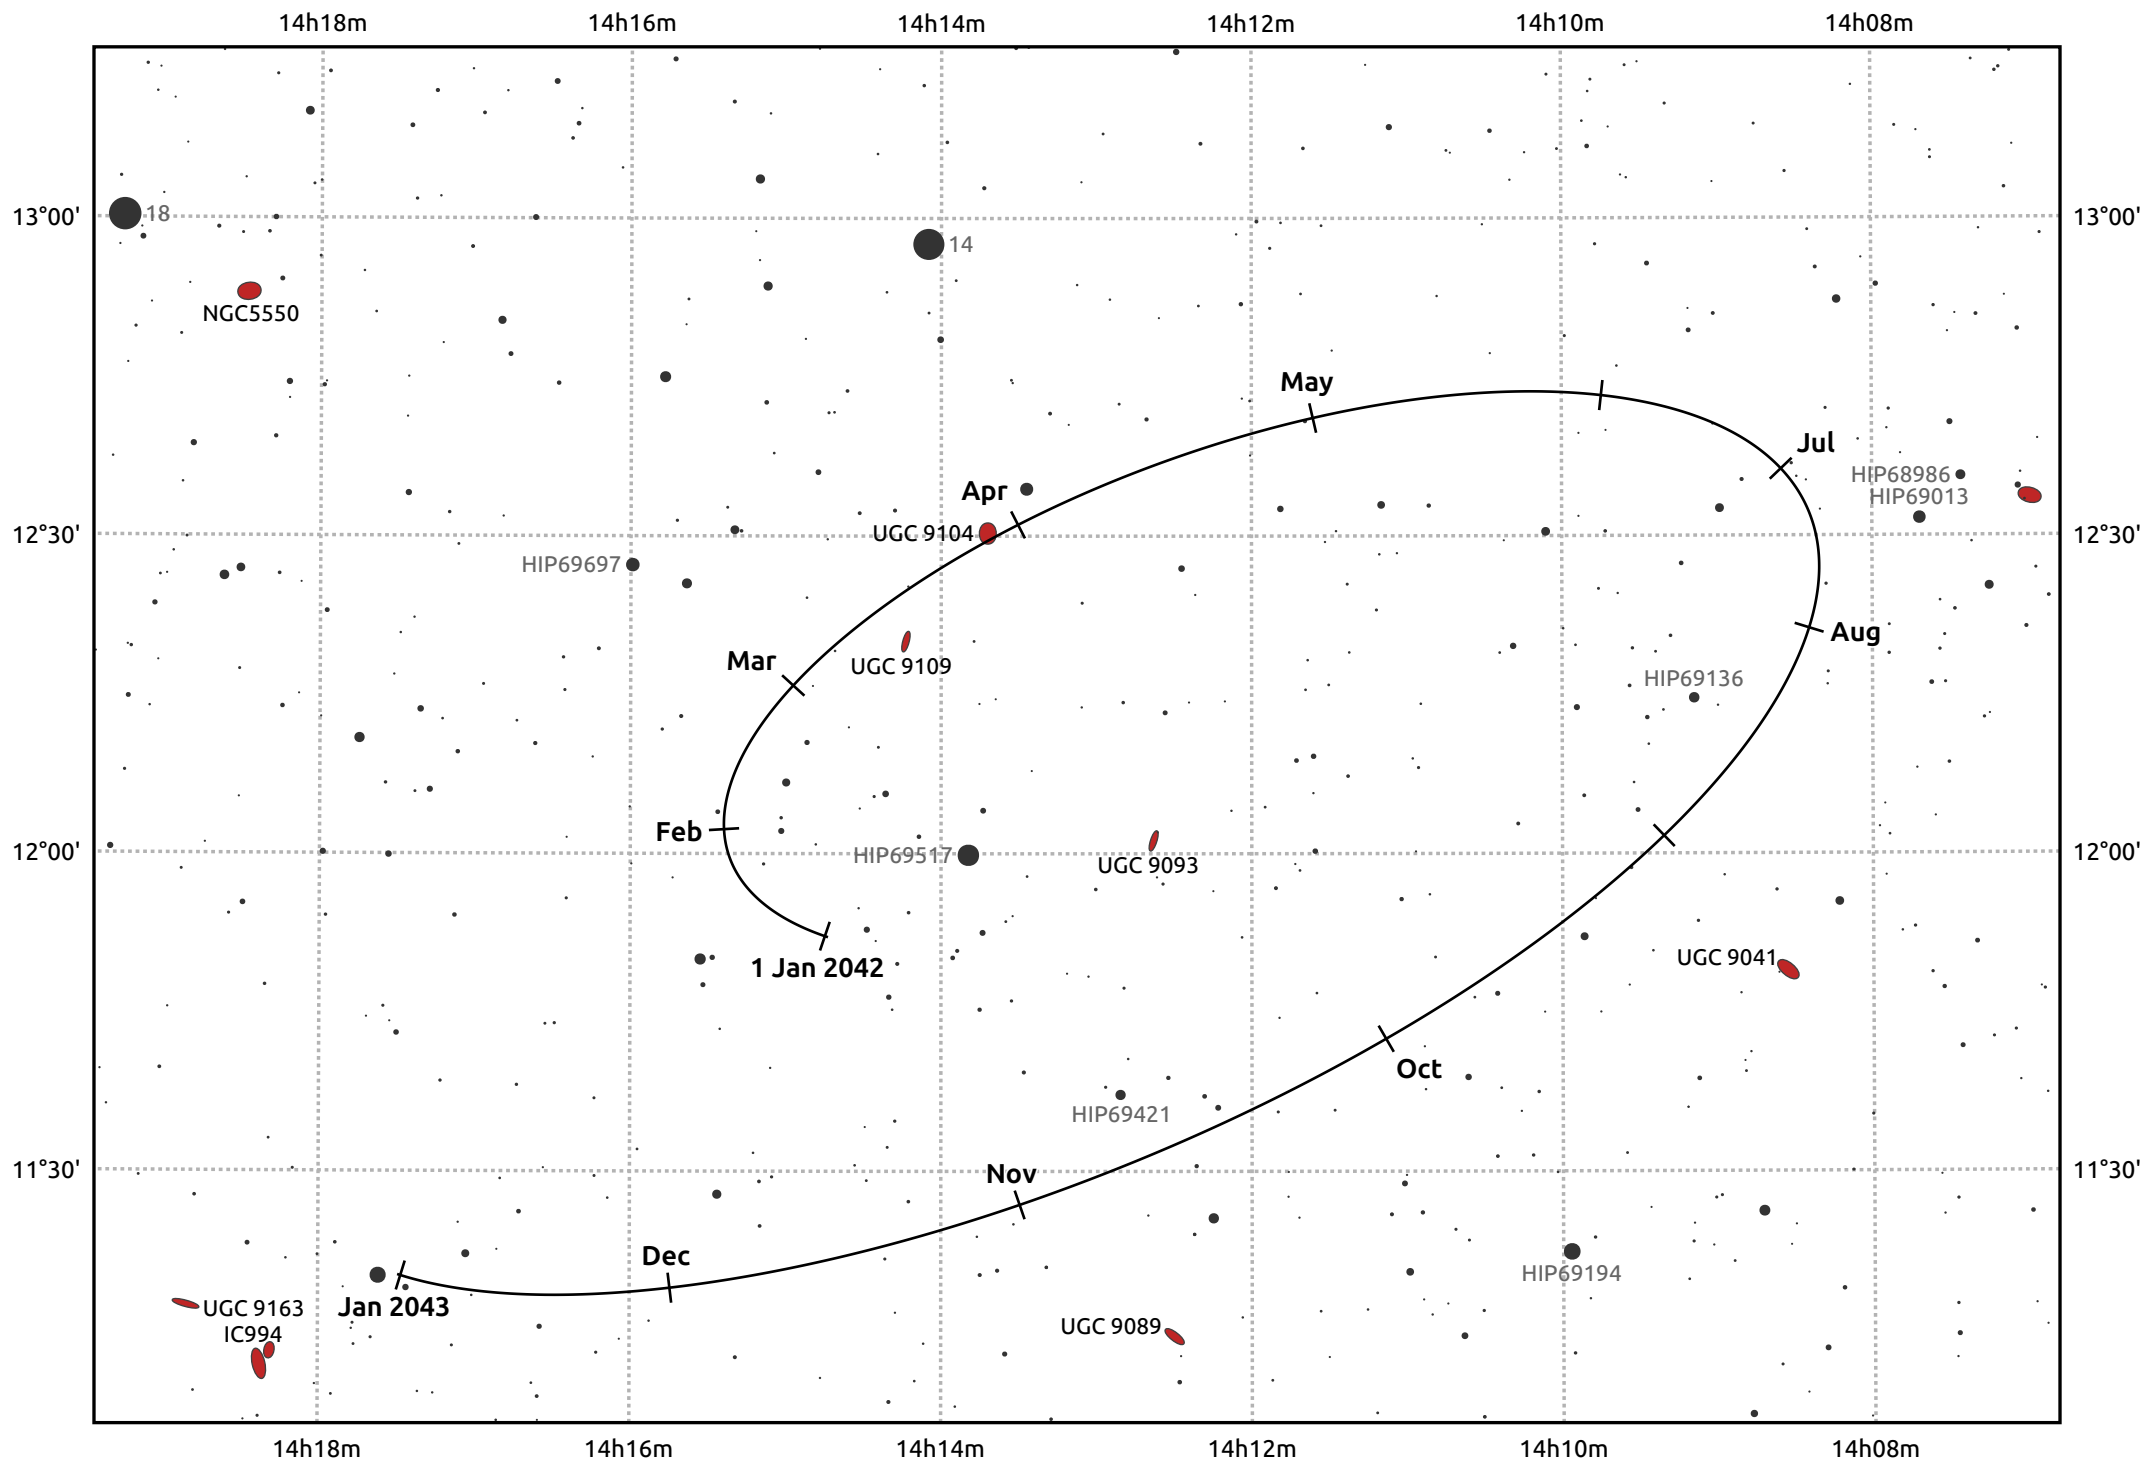

The path of Makemake in 2042

© Dominic Ford 2011–2025. Date markers placed at midnight UTC. Downloaded from <https://in-the-sky.org>

Magnitude scale: 14.0 13.0 12.0 11.0 10.0 9.0 8.0 7.0 6.0 5.0

— Ecliptic Plane

Galaxy Bright nebula Open cluster Globular cluster Planetary nebula

Date	Mag
2042 Jan 1	17.1
2042 Apr 1	17.0
2042 Jul 1	17.1
2042 Oct 1	17.1
2043 Jan 1	17.1