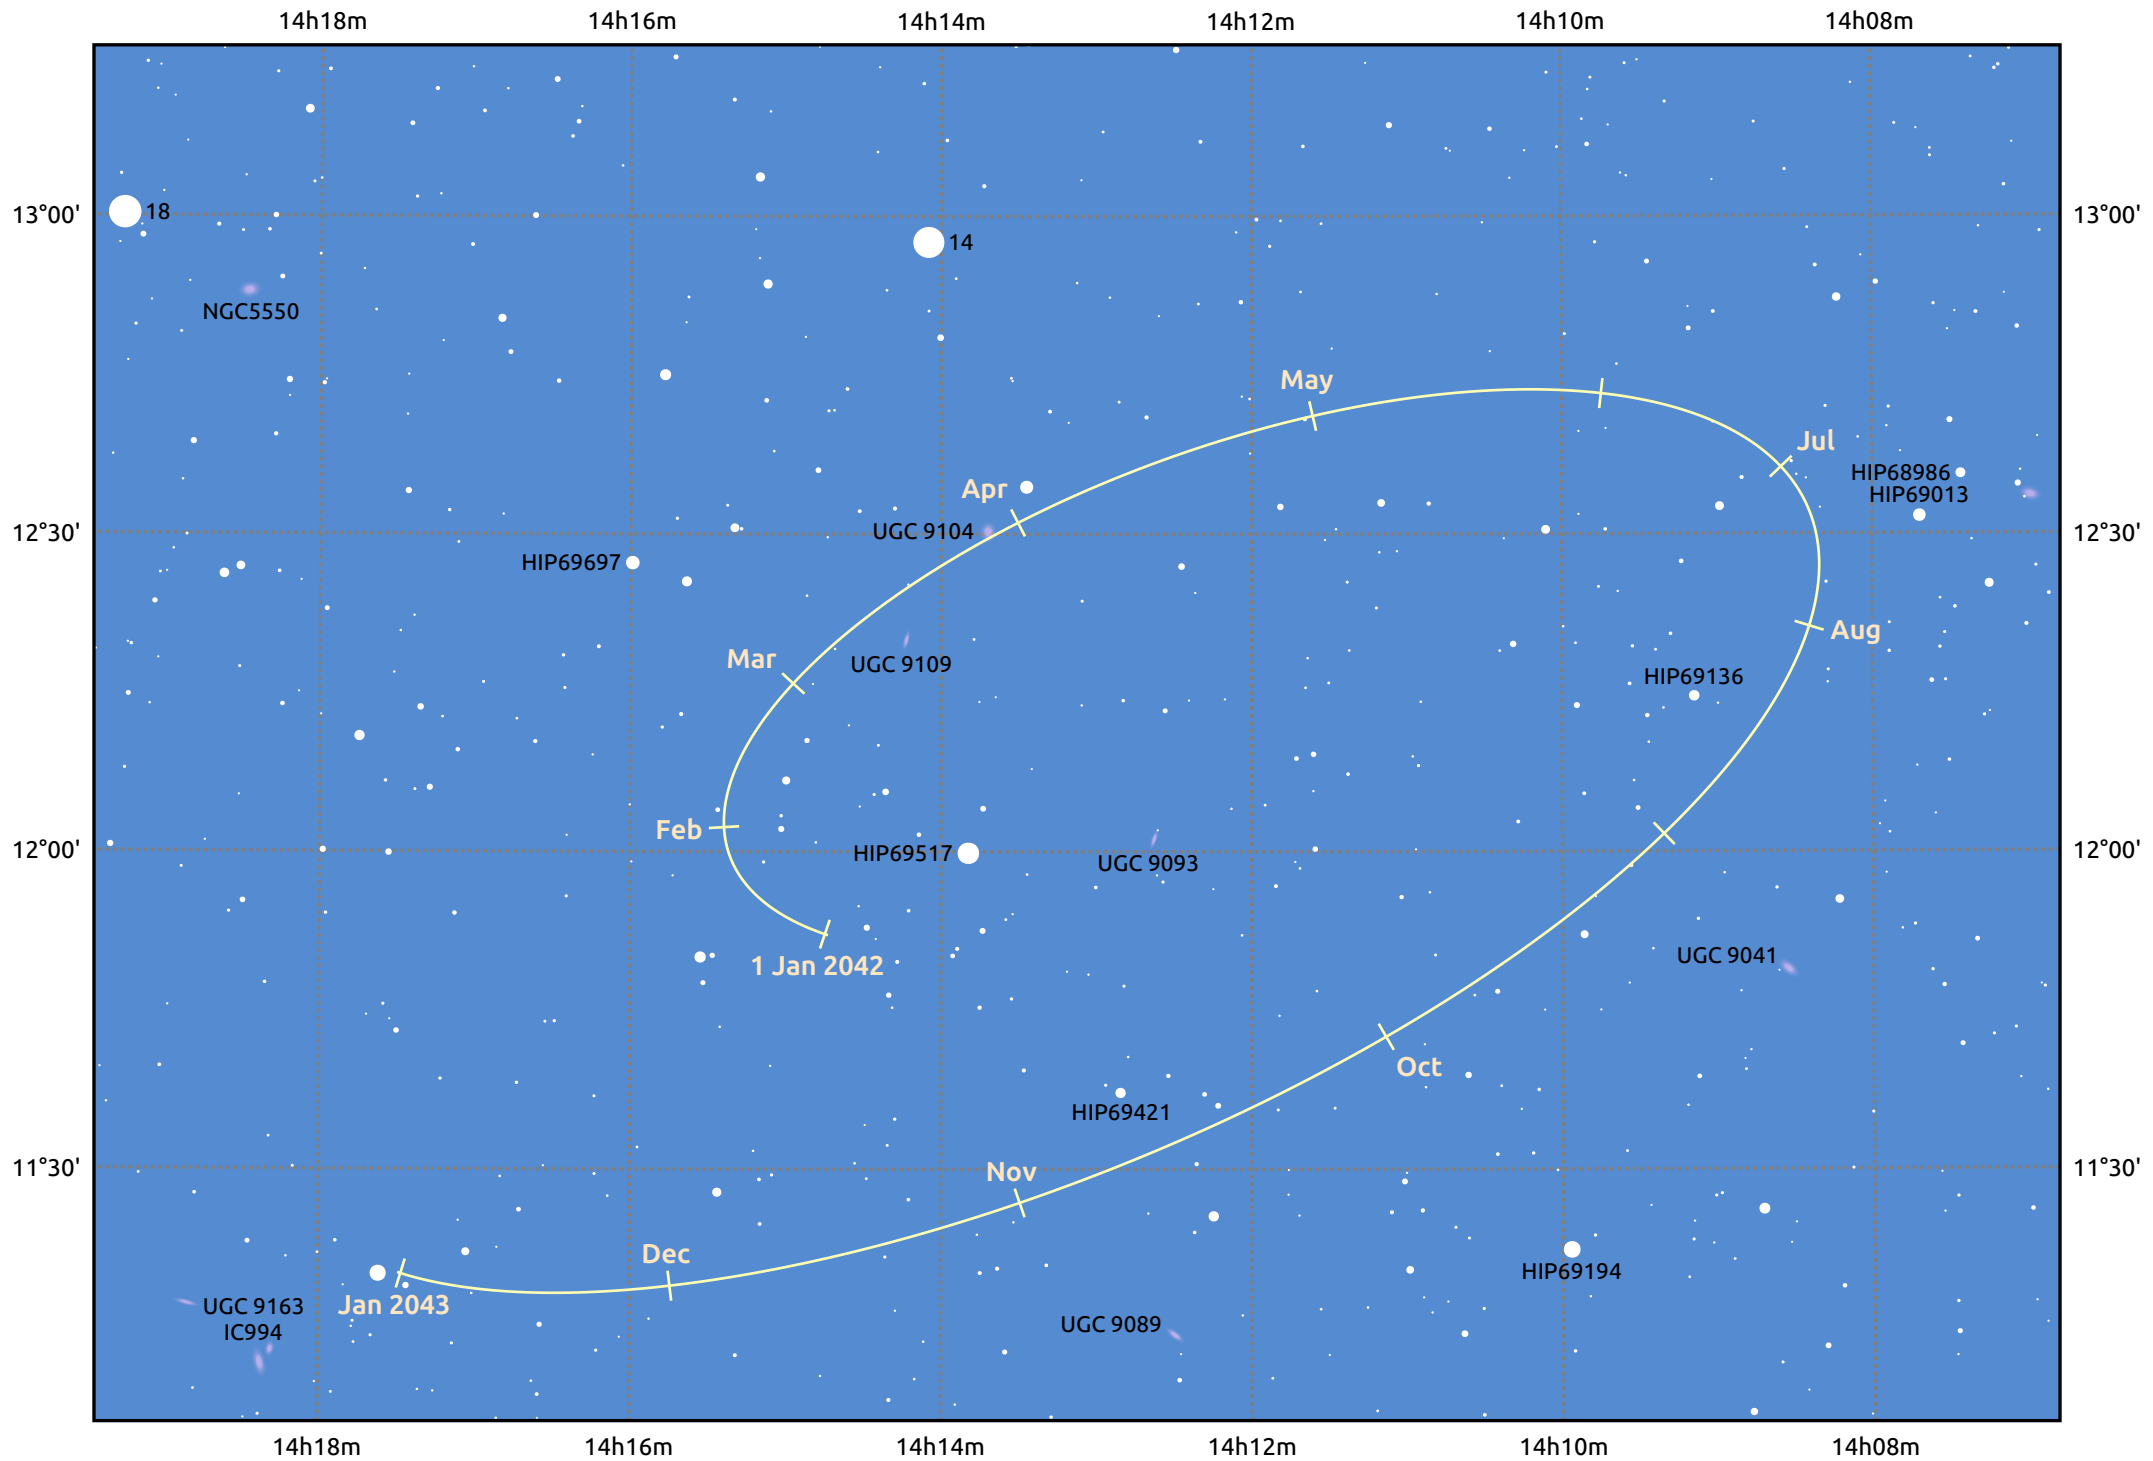

The path of Makemake in 2042

© Dominic Ford 2011–2025. Date markers placed at midnight UTC. Downloaded from <https://in-the-sky.org>

Magnitude scale: 14.0 13.0 12.0 11.0 10.0 9.0 8.0 7.0 6.0 5.0

— Ecliptic Plane

Galaxy Bright nebula Open cluster Globular cluster Planetary nebula

Date	Mag
2042 Jan 1	17.1
2042 Apr 1	17.0
2042 Jul 1	17.1
2042 Oct 1	17.1
2043 Jan 1	17.1