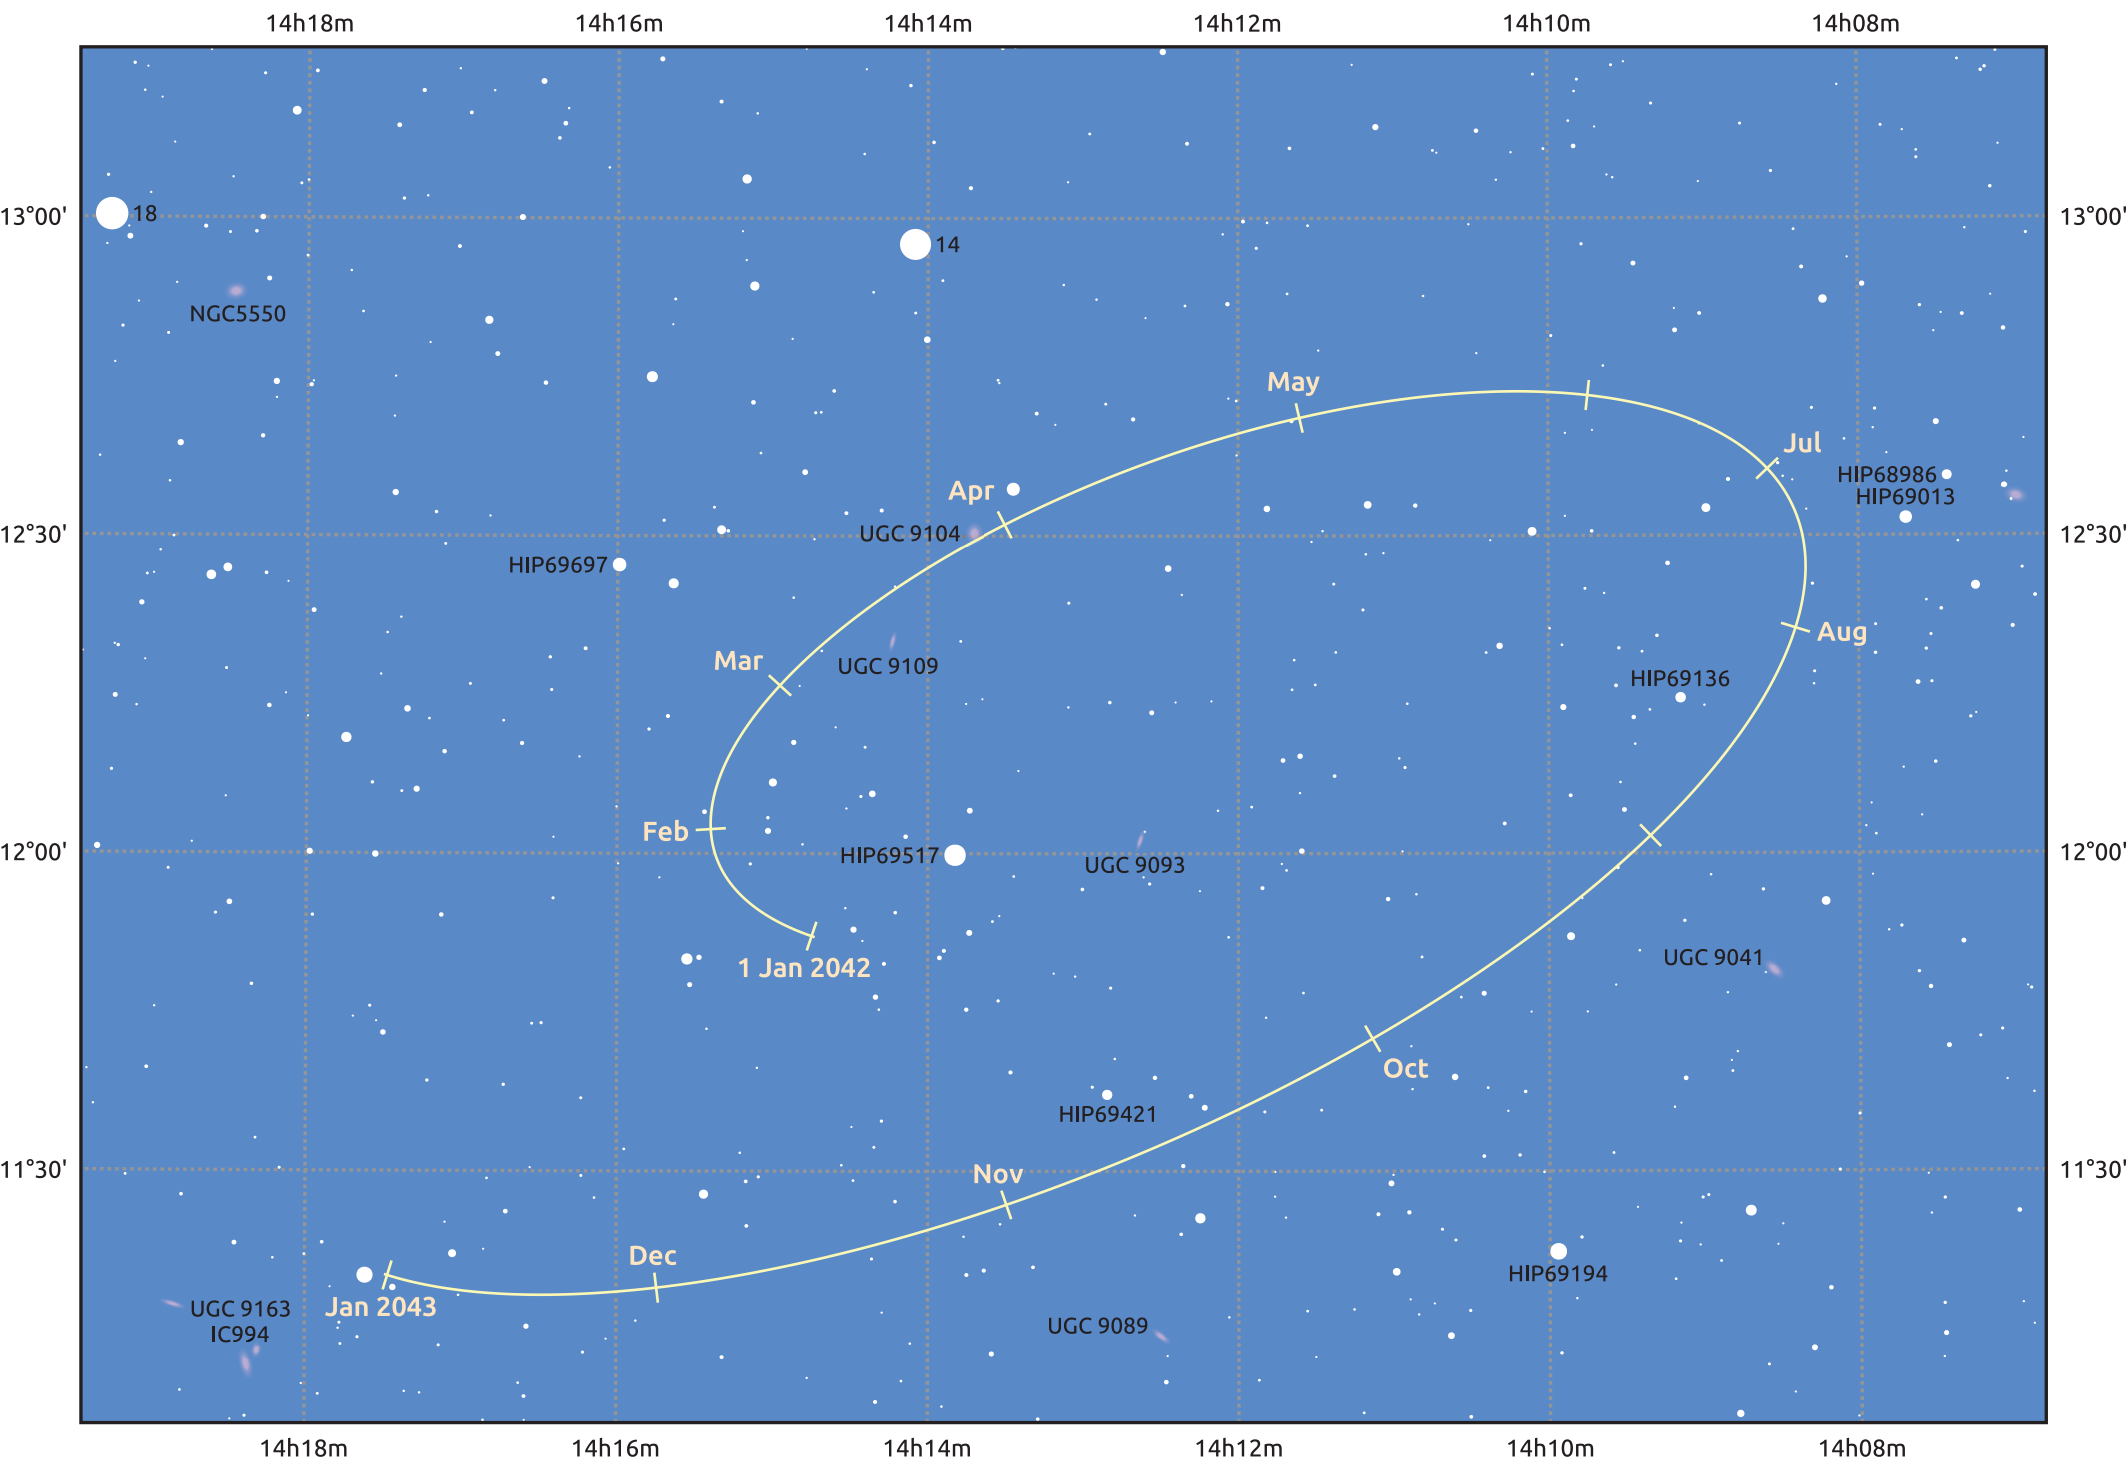

The path of Makemake in 2042

© Dominic Ford 2011–2025. Date markers placed at midnight UTC. Downloaded from <https://in-the-sky.org>

Magnitude scale: 14.0 13.0 12.0 11.0 10.0 9.0 8.0 7.0 6.0 5.0

— Ecliptic Plane

Galaxy Bright nebula Open cluster Globular cluster Planetary nebula

Date	Mag
2042 Jan 1	17.1
2042 Apr 1	17.0
2042 Jul 1	17.1
2042 Oct 1	17.1
2043 Jan 1	17.1