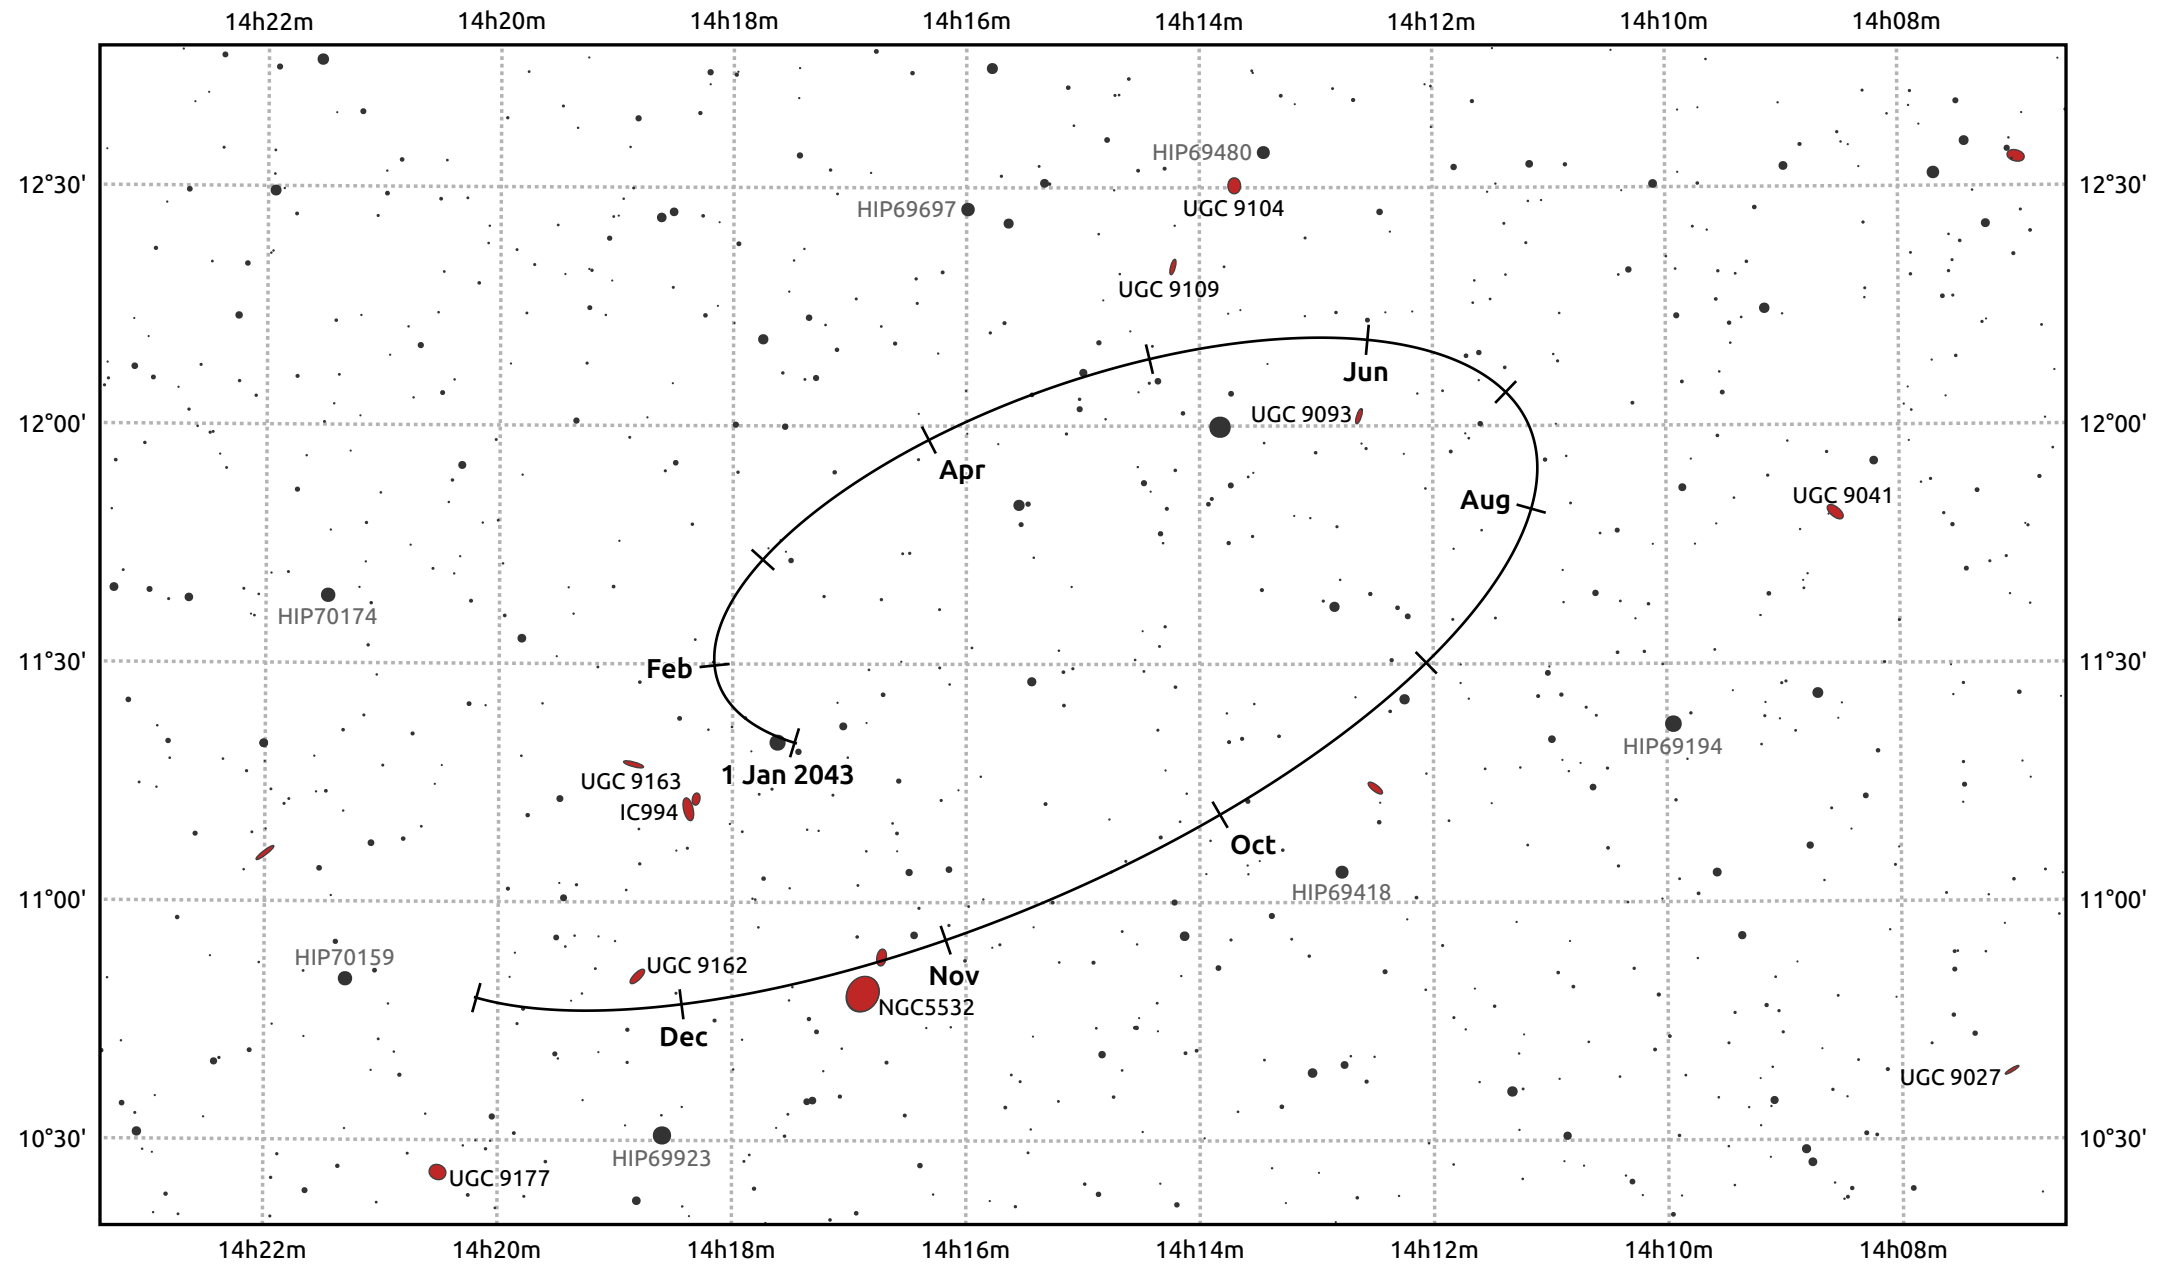

The path of Makemake in 2043

© Dominic Ford 2011–2025. Date markers placed at midnight UTC. Downloaded from <https://in-the-sky.org>

Magnitude scale: 14.0 13.0 12.0 11.0 10.0 9.0 8.0 7.0 6.0

— Ecliptic Plane

● Galaxy
 ■ Bright nebula
 ● Open cluster
 ⊕ Globular cluster
 ⊕ Planetary nebula

Date	Mag
2043 Jan 1	17.1
2043 Apr 1	17.0
2043 Jul 1	17.1
2043 Oct 1	17.1
2044 Jan 1	17.1