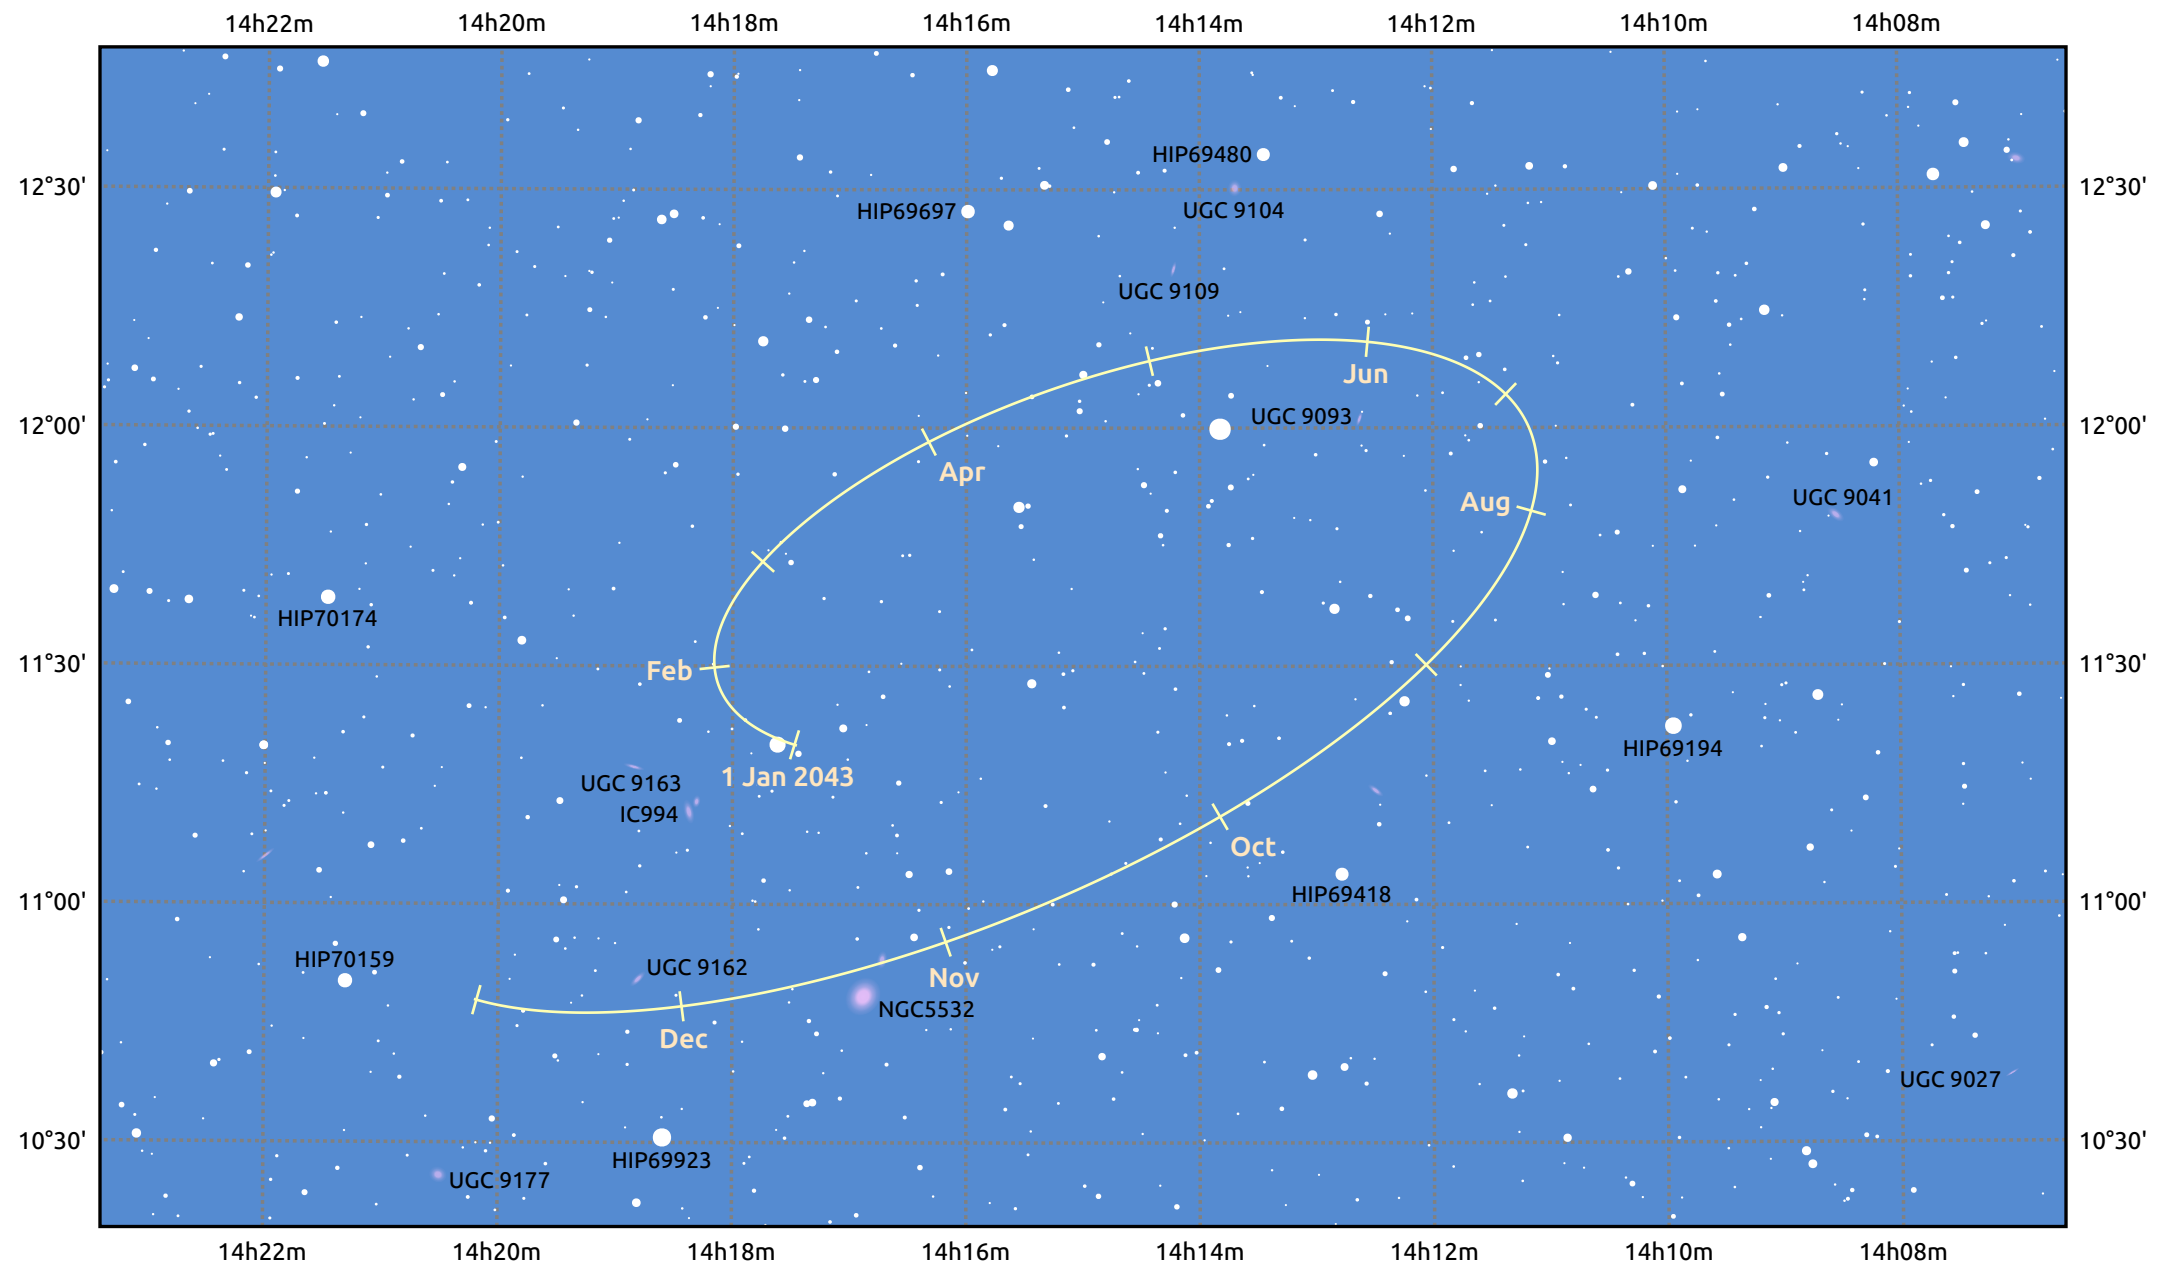

# The path of Makemake in 2043

© Dominic Ford 2011–2025. Date markers placed at midnight UTC. Downloaded from <https://in-the-sky.org>

Magnitude scale: 14.0 13.0 12.0 11.0 10.0 9.0 8.0 7.0 6.0

— Ecliptic Plane

Galaxy Bright nebula Open cluster Globular cluster Planetary nebula

Date	Mag
2043 Jan 1	17.1
2043 Apr 1	17.0
2043 Jul 1	17.1
2043 Oct 1	17.1
2044 Jan 1	17.1