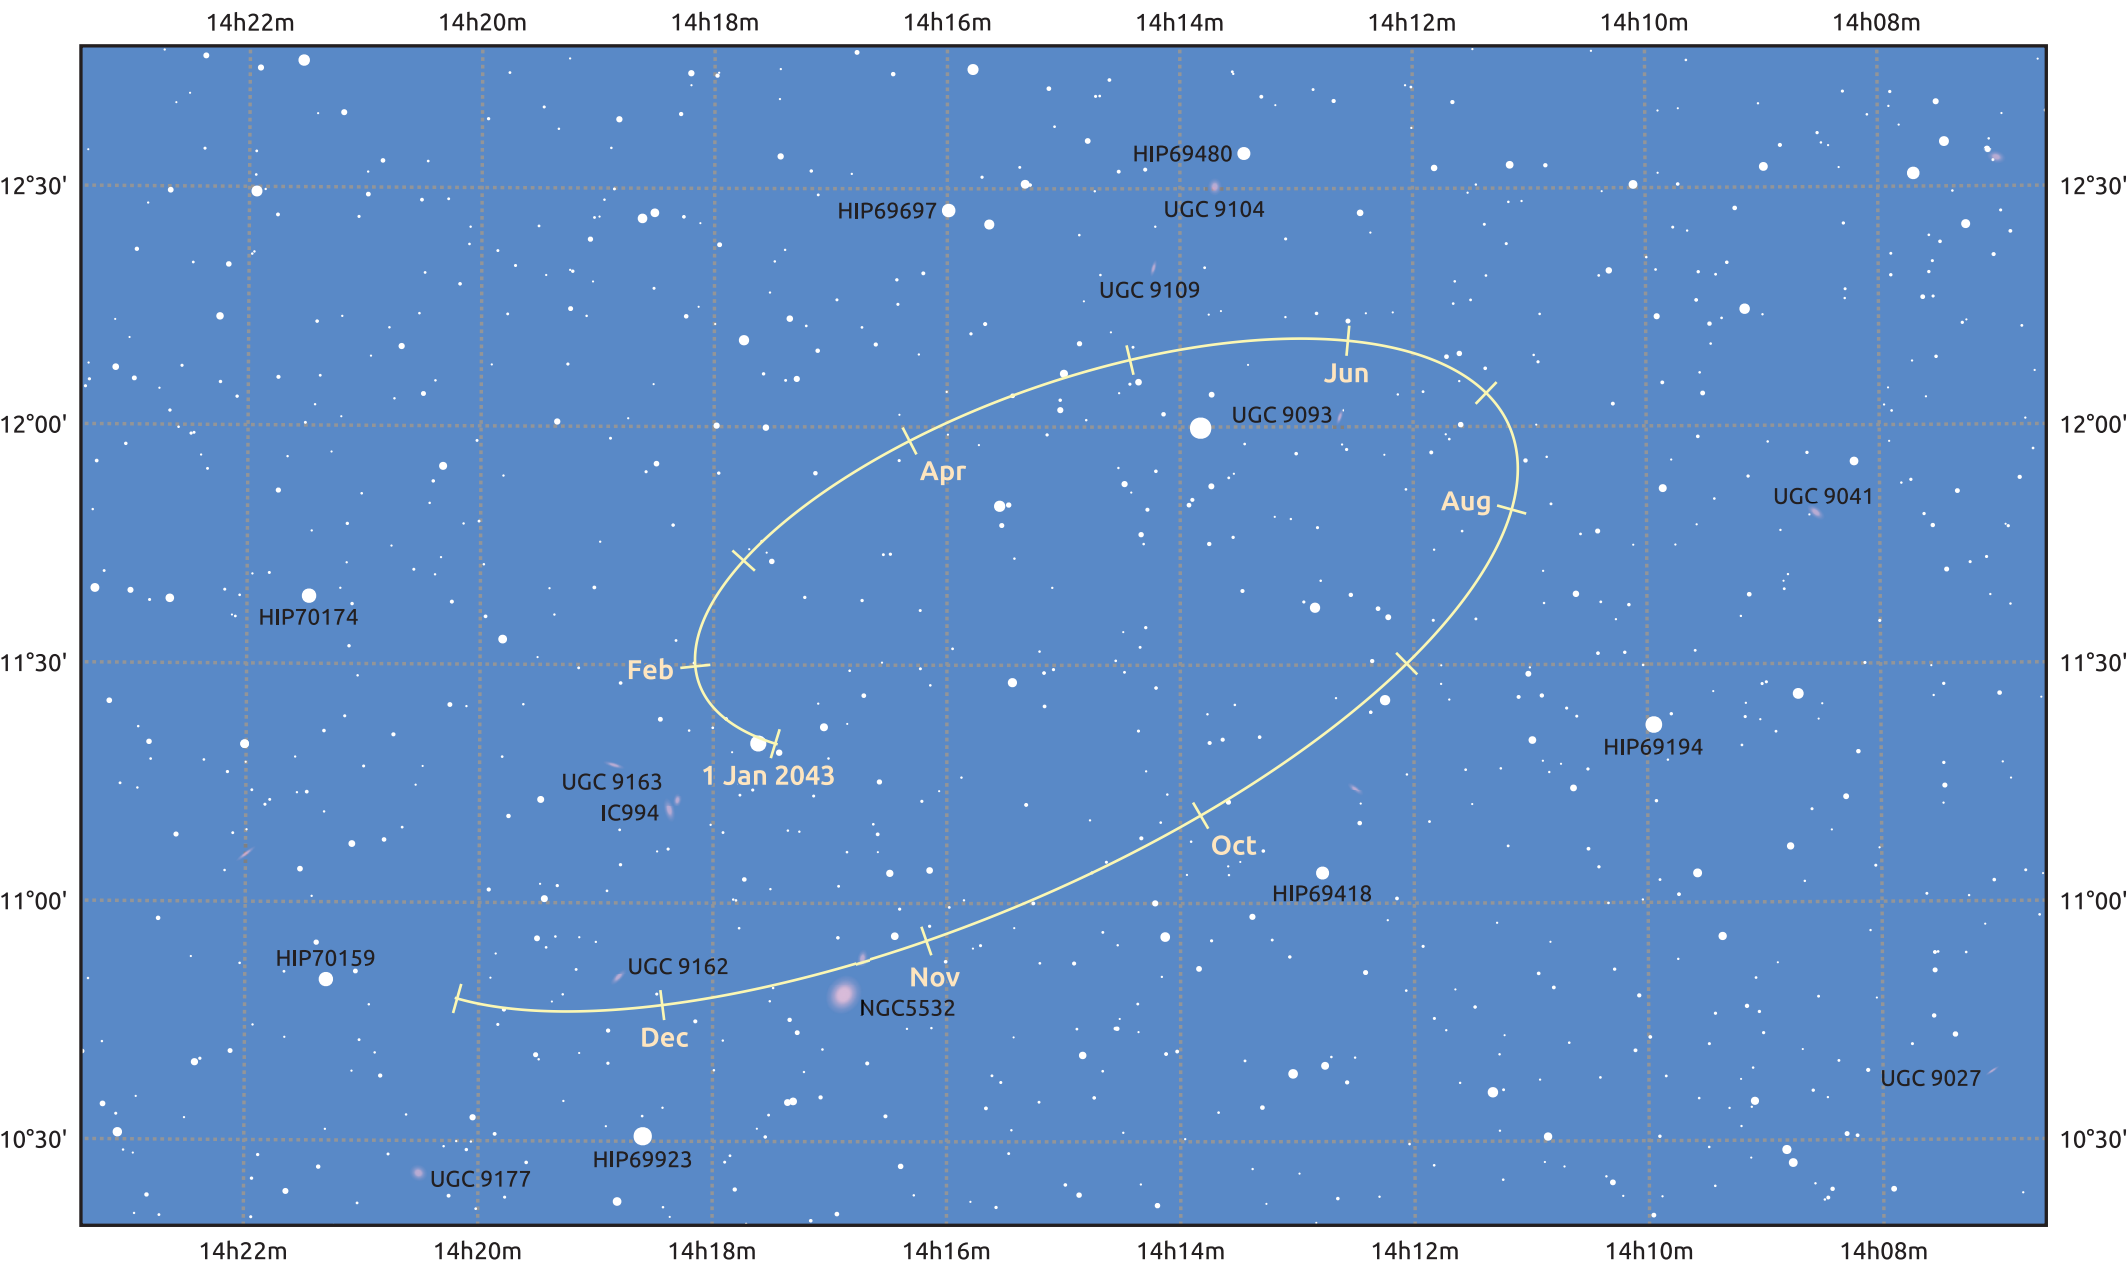

The path of Makemake in 2023

© Dominic Ford 2011–2025. Date markers placed at midnight UTC. Downloaded from <https://in-the-sky.org>

Magnitude scale: 14.0 13.0 12.0 11.0 10.0 9.0 8.0 7.0 6.0

— Ecliptic Plane

Galaxy Bright nebula Open cluster Globular cluster Planetary nebula

Date	Mag
2043 Jan 1	17.1
2043 Apr 1	17.0
2043 Jul 1	17.1
2043 Oct 1	17.1
2044 Jan 1	17.1