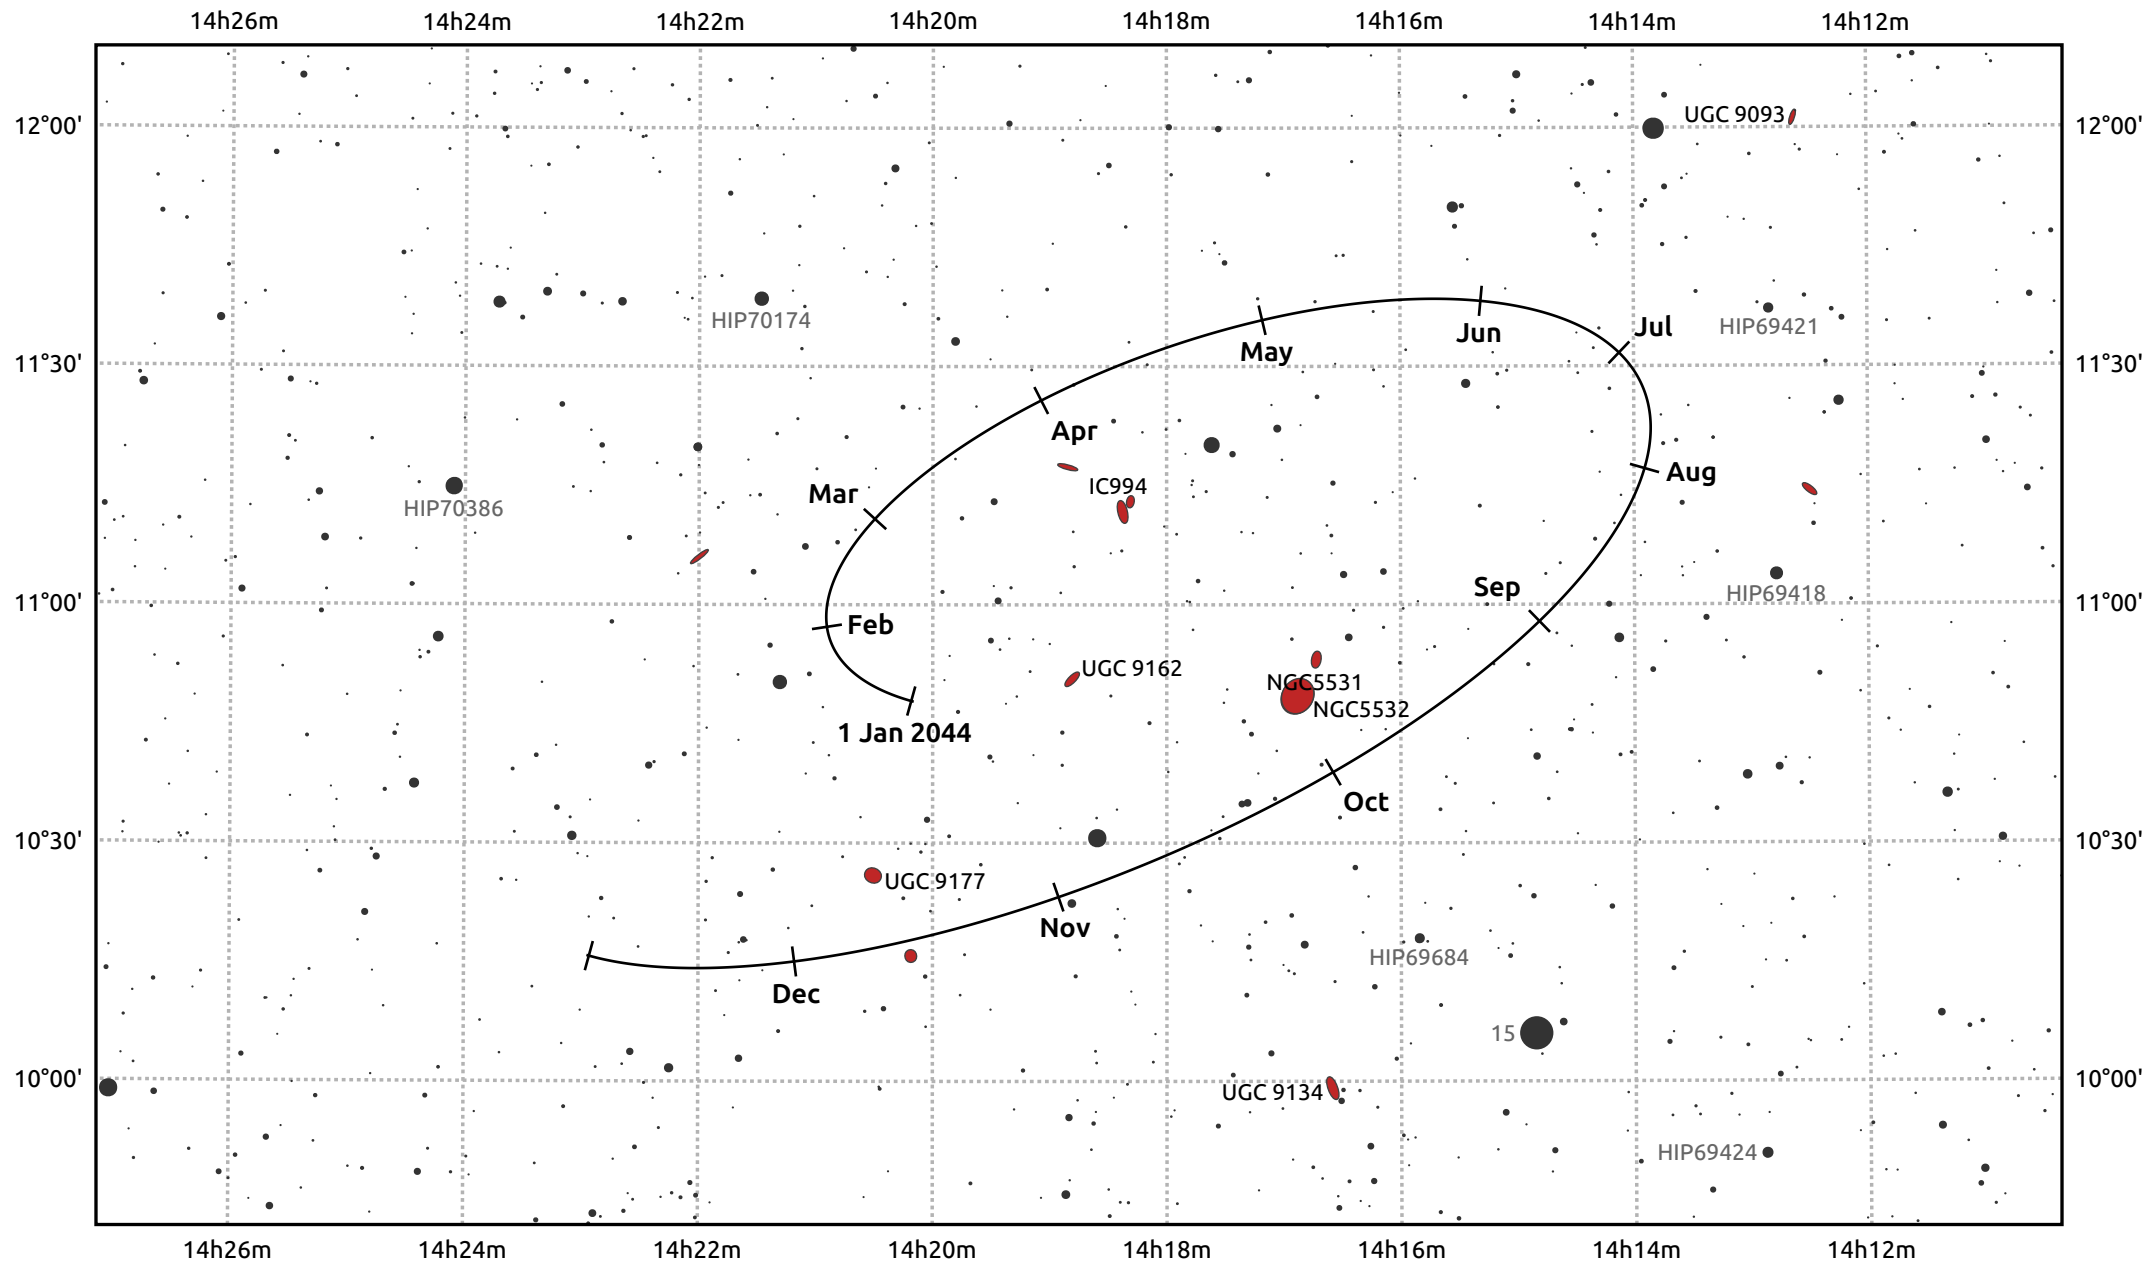

The path of Makemake in 2044

© Dominic Ford 2011–2025. Date markers placed at midnight UTC. Downloaded from <https://in-the-sky.org>

Magnitude scale: 14.0 13.0 12.0 11.0 10.0 9.0 8.0 7.0 6.0 5.0

— Ecliptic Plane

Galaxy Bright nebula Open cluster Globular cluster Planetary nebula

Date	Mag
2044 Jan 1	17.1
2044 Apr 1	17.0
2044 Jul 1	17.1
2044 Oct 1	17.1
2045 Jan 1	17.1