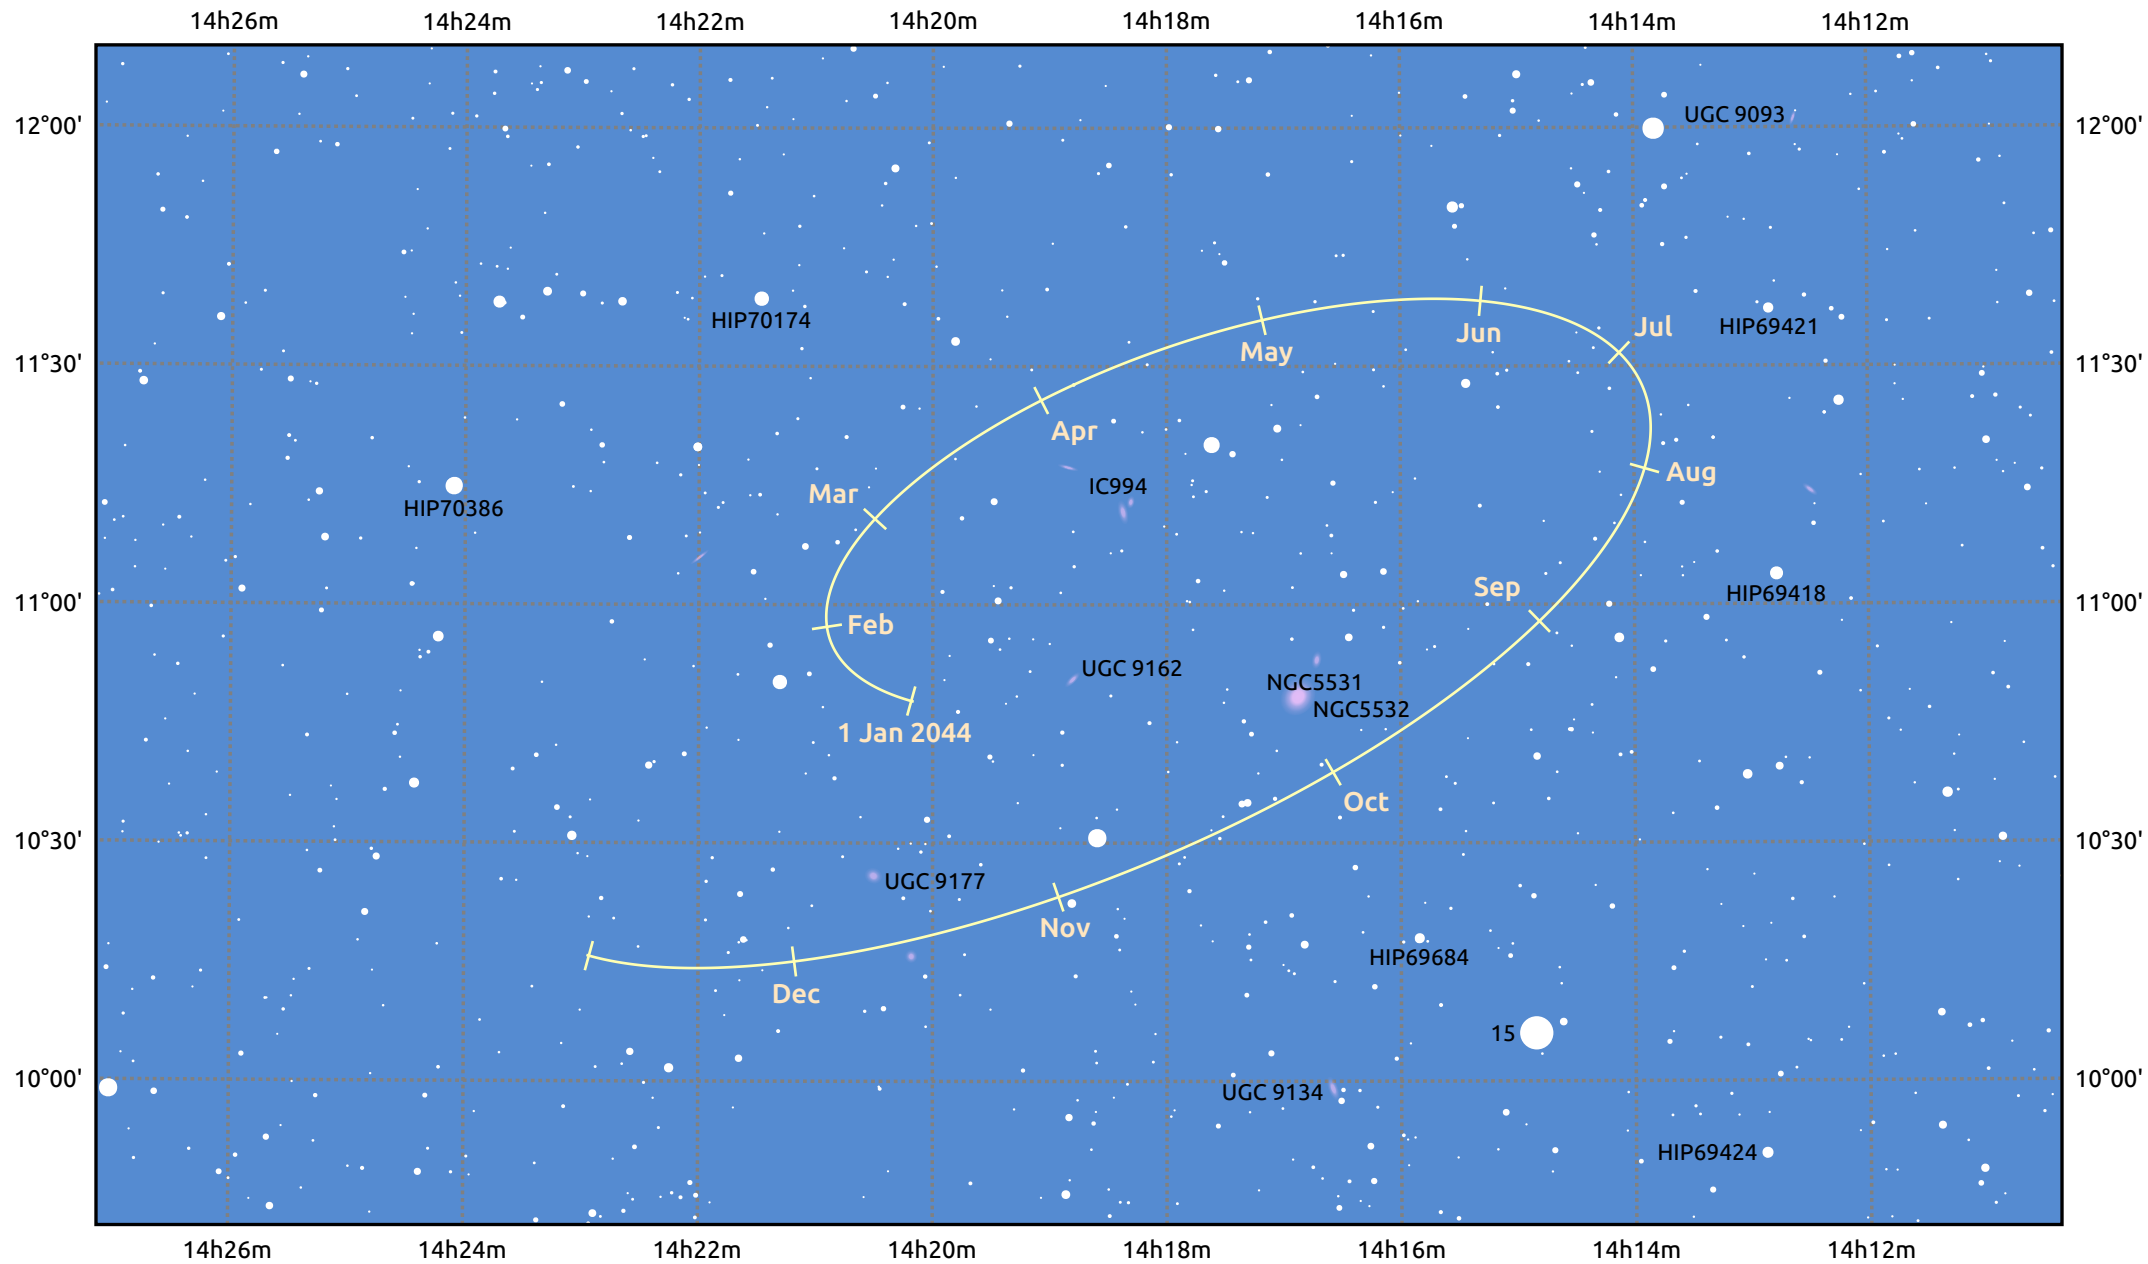

The path of Makemake in 2044

© Dominic Ford 2011–2025. Date markers placed at midnight UTC. Downloaded from <https://in-the-sky.org>

Magnitude scale: 14.0 13.0 12.0 11.0 10.0 9.0 8.0 7.0 6.0 5.0

— Ecliptic Plane

Galaxy Bright nebula Open cluster Globular cluster Planetary nebula

Date	Mag
2044 Jan 1	17.1
2044 Apr 1	17.0
2044 Jul 1	17.1
2044 Oct 1	17.1
2045 Jan 1	17.1