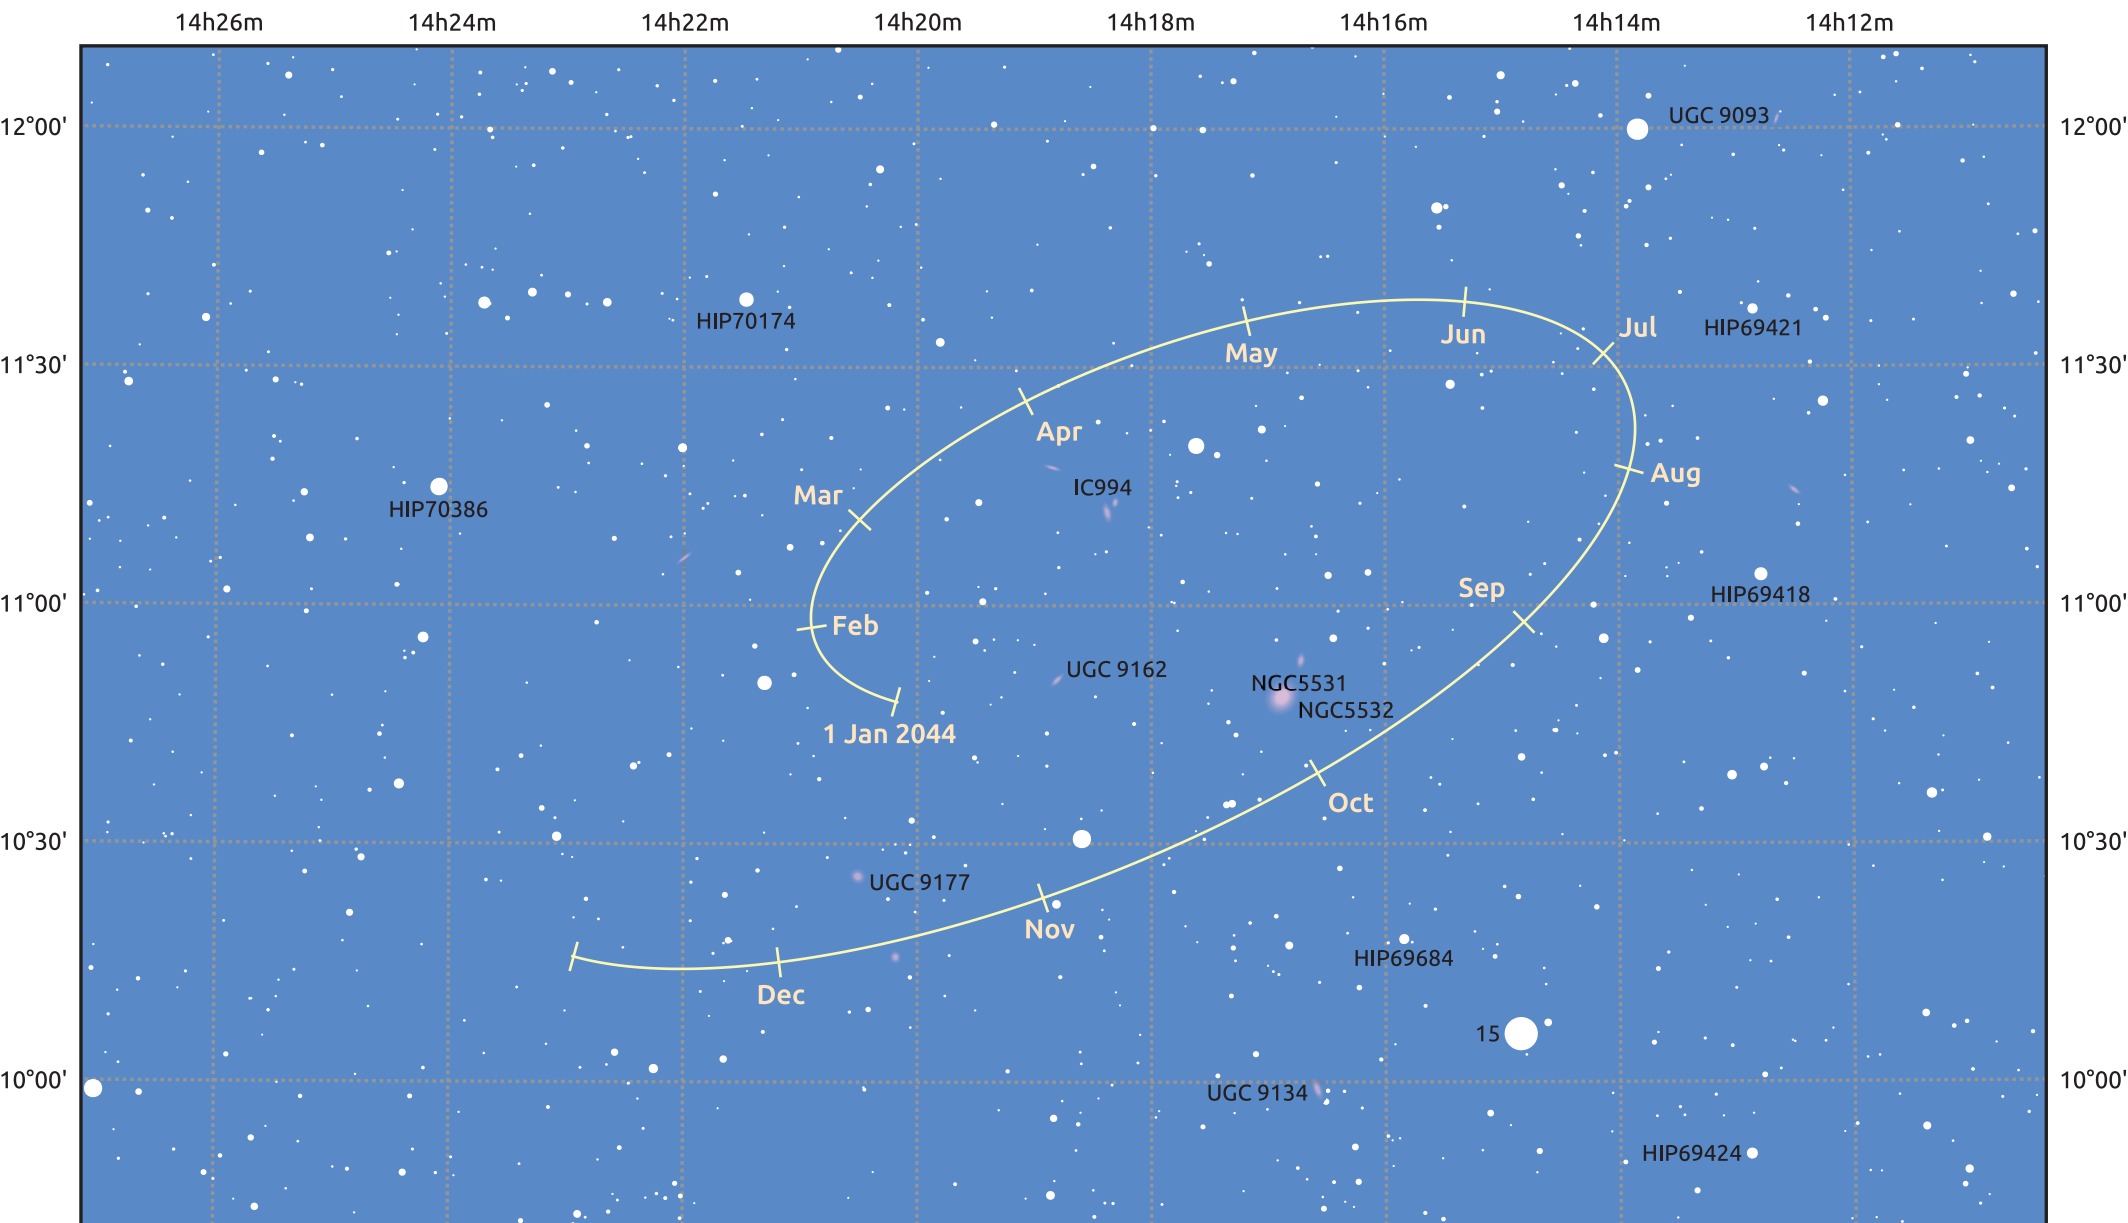

# The path of Makemake in 2044

© Dominic Ford 2011–2025. Date markers placed at midnight UTC. Downloaded from <https://in-the-sky.org>

Magnitude scale: 14.0 13.0 12.0 11.0 10.0 9.0 8.0 7.0 6.0 5.0

 Ecliptic Plane

 Galaxy     Bright nebula     Open cluster     Globular cluster     Planetary nebula

Date	Mag
2044 Jan 1	17.1
2044 Apr 1	17.0
2044 Jul 1	17.1
2044 Oct 1	17.1
2045 Jan 1	17.1