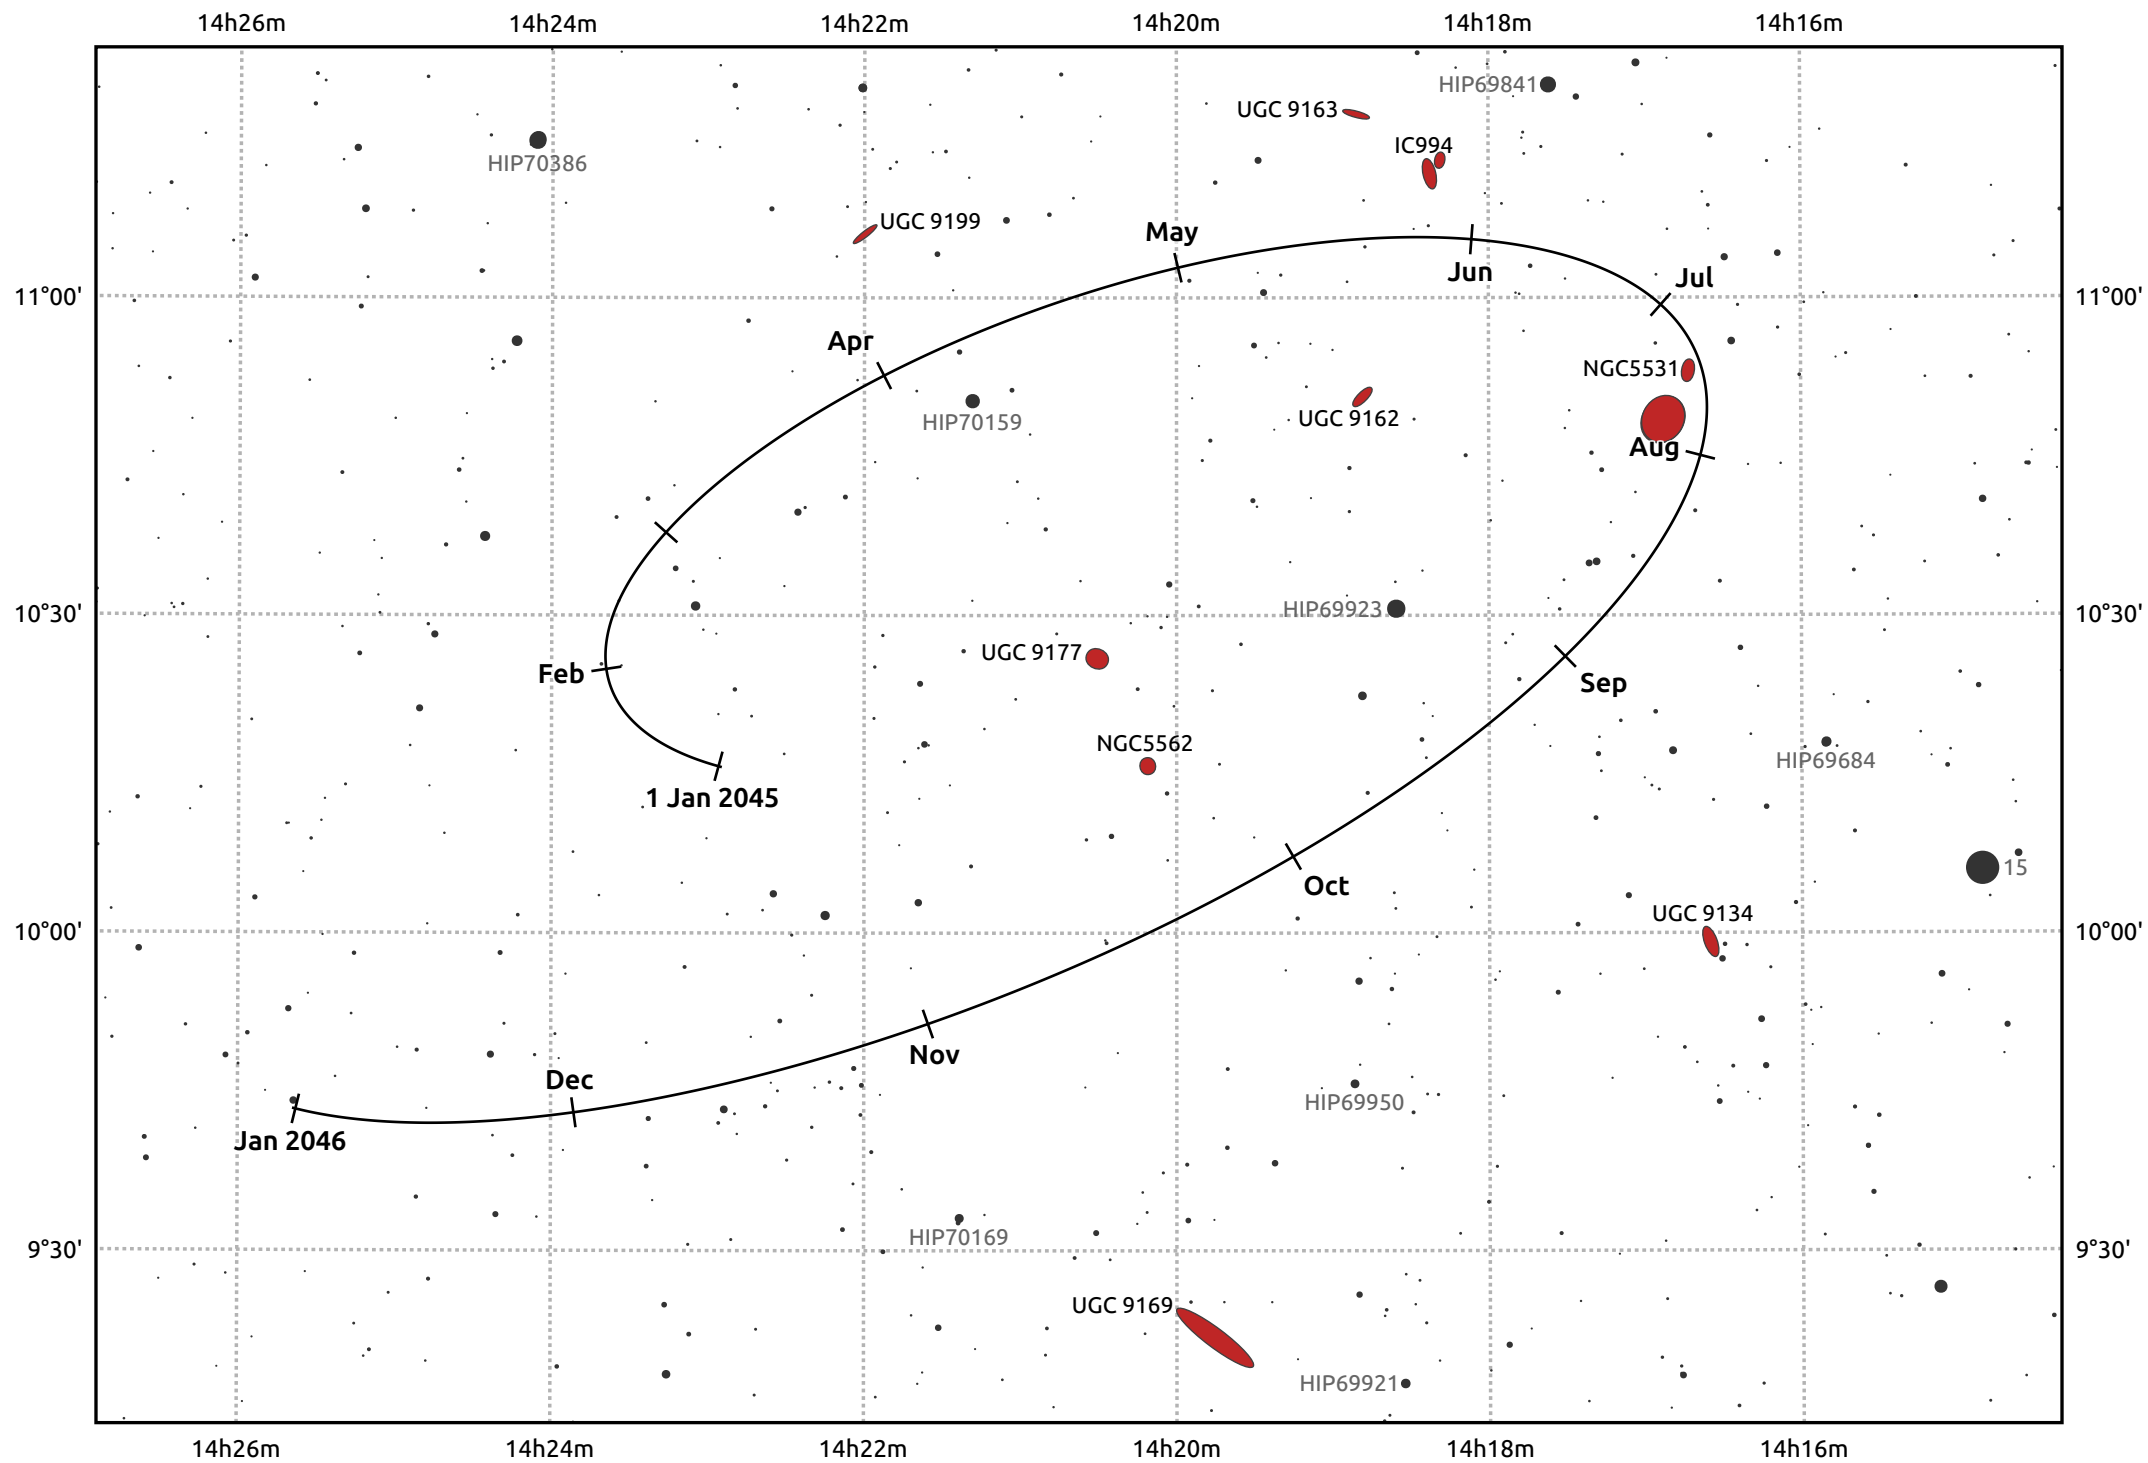

# The path of Makemake in 2045

© Dominic Ford 2011–2025. Date markers placed at midnight UTC. Downloaded from <https://in-the-sky.org>

Magnitude scale: 14.0 13.0 12.0 11.0 10.0 9.0 8.0 7.0 6.0 5.0

— Ecliptic Plane

Galaxy    Bright nebula    Open cluster    Globular cluster    Planetary nebula

Date	Mag
2045 Jan 1	17.1
2045 Apr 1	17.0
2045 Jul 1	17.1
2045 Oct 1	17.1
2046 Jan 1	17.1