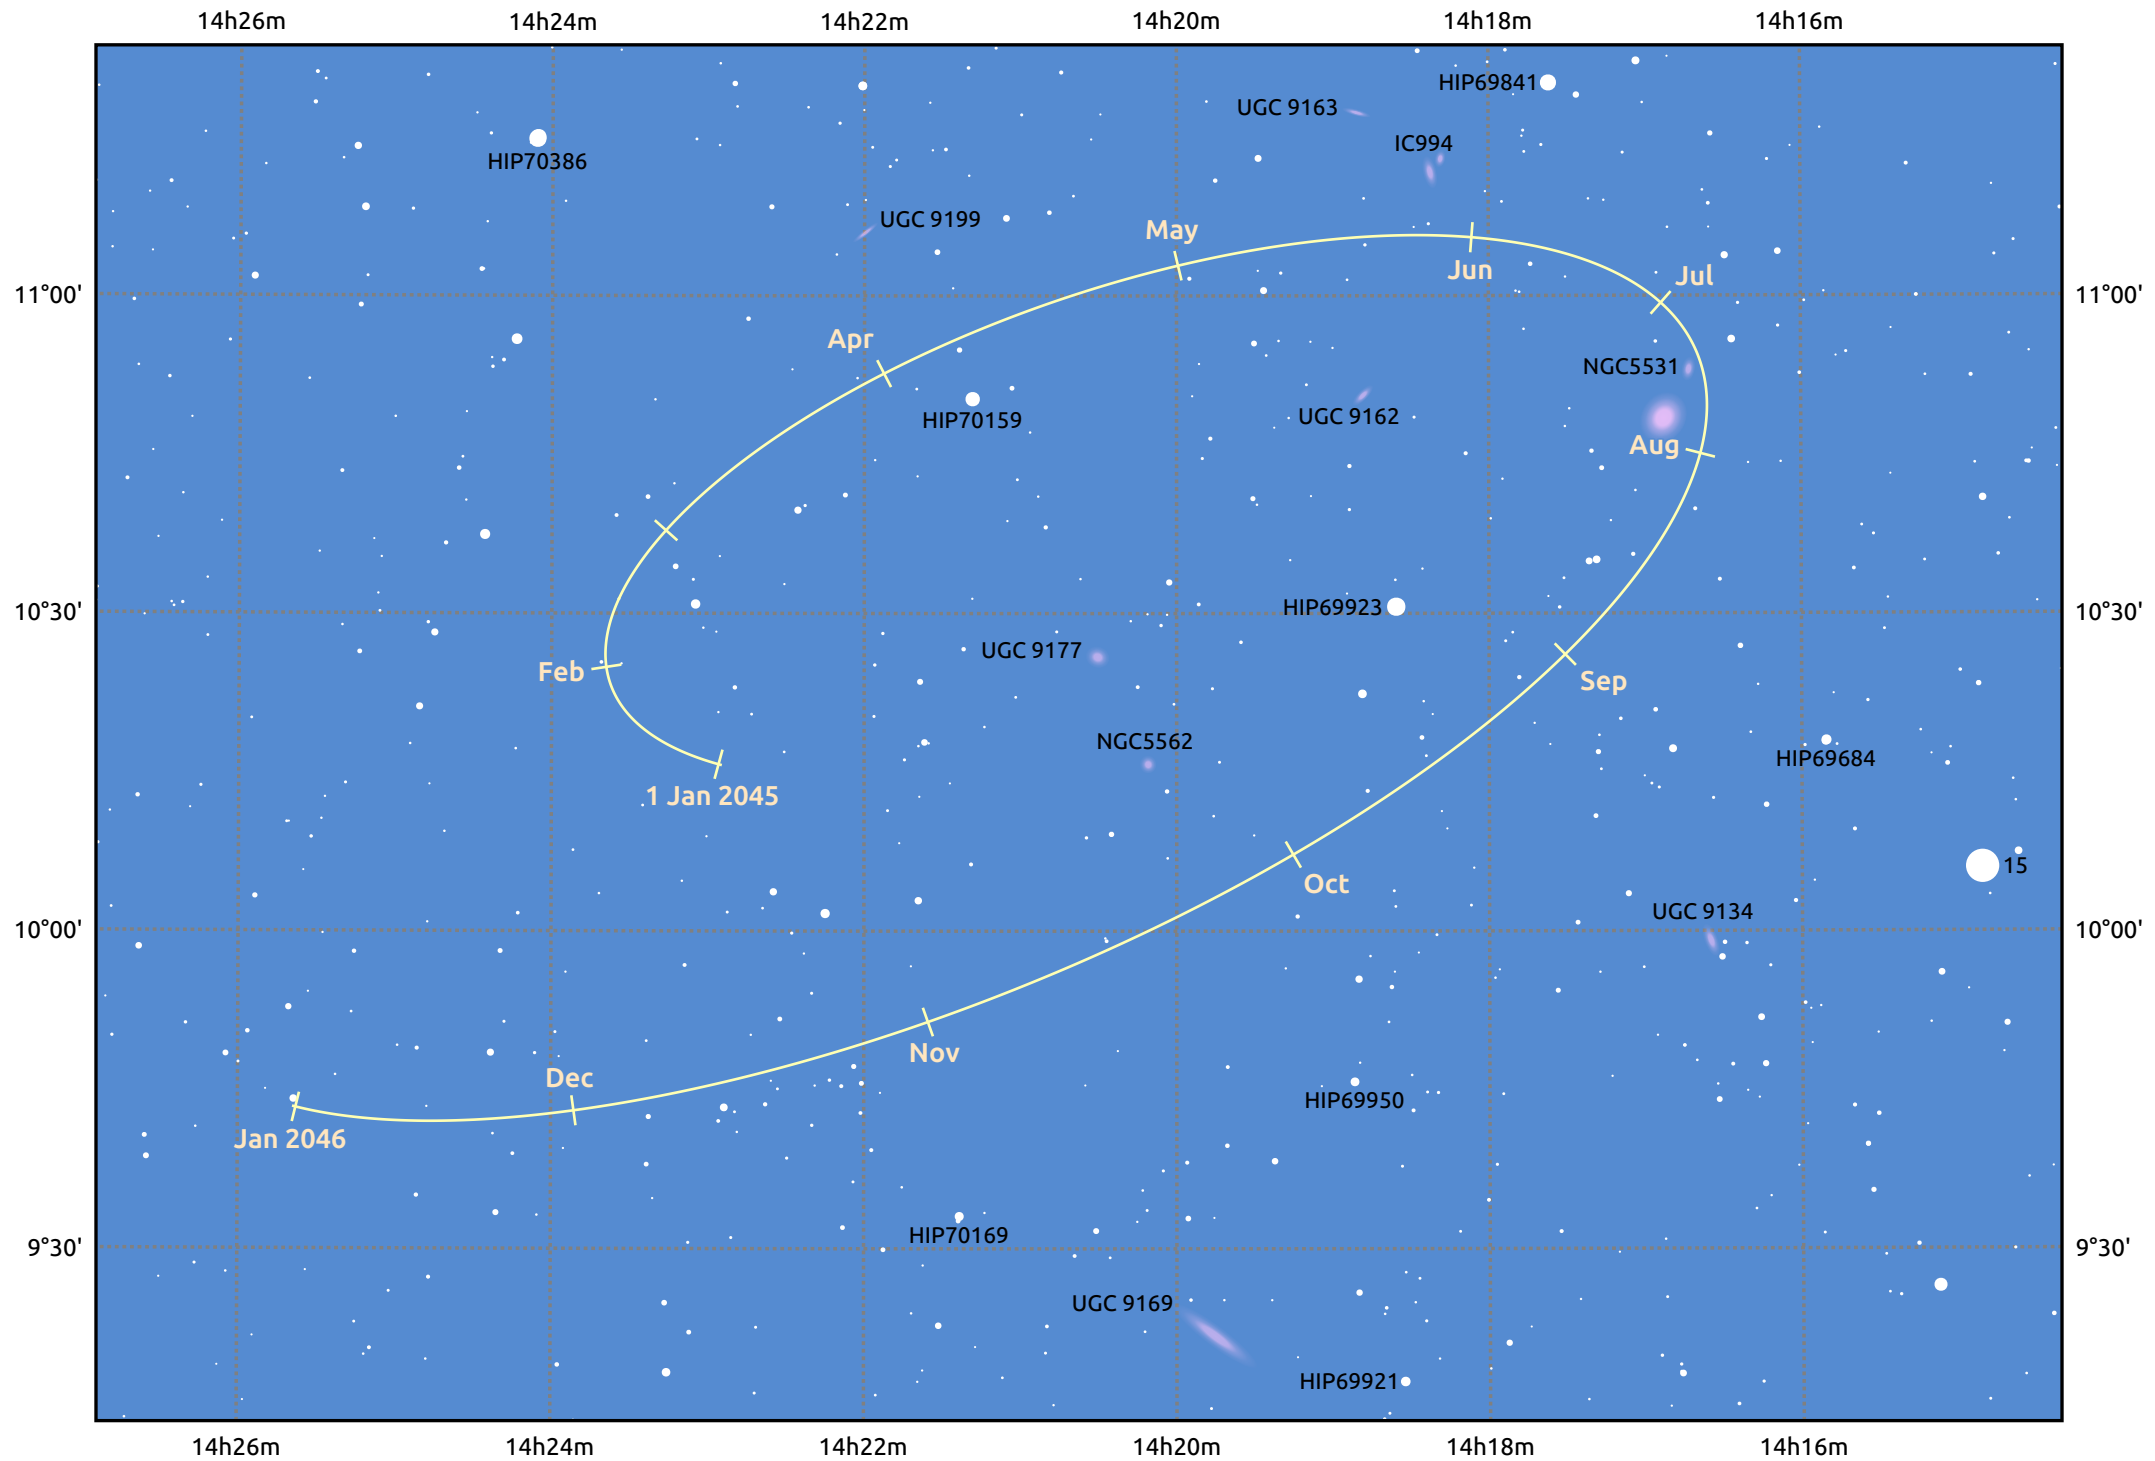

The path of Makemake in 2045

© Dominic Ford 2011–2025. Date markers placed at midnight UTC. Downloaded from <https://in-the-sky.org>

Magnitude scale: 14.0 13.0 12.0 11.0 10.0 9.0 8.0 7.0 6.0 5.0

— Ecliptic Plane

Galaxy Bright nebula Open cluster Globular cluster Planetary nebula

Date	Mag
2045 Jan 1	17.1
2045 Apr 1	17.0
2045 Jul 1	17.1
2045 Oct 1	17.1
2046 Jan 1	17.1