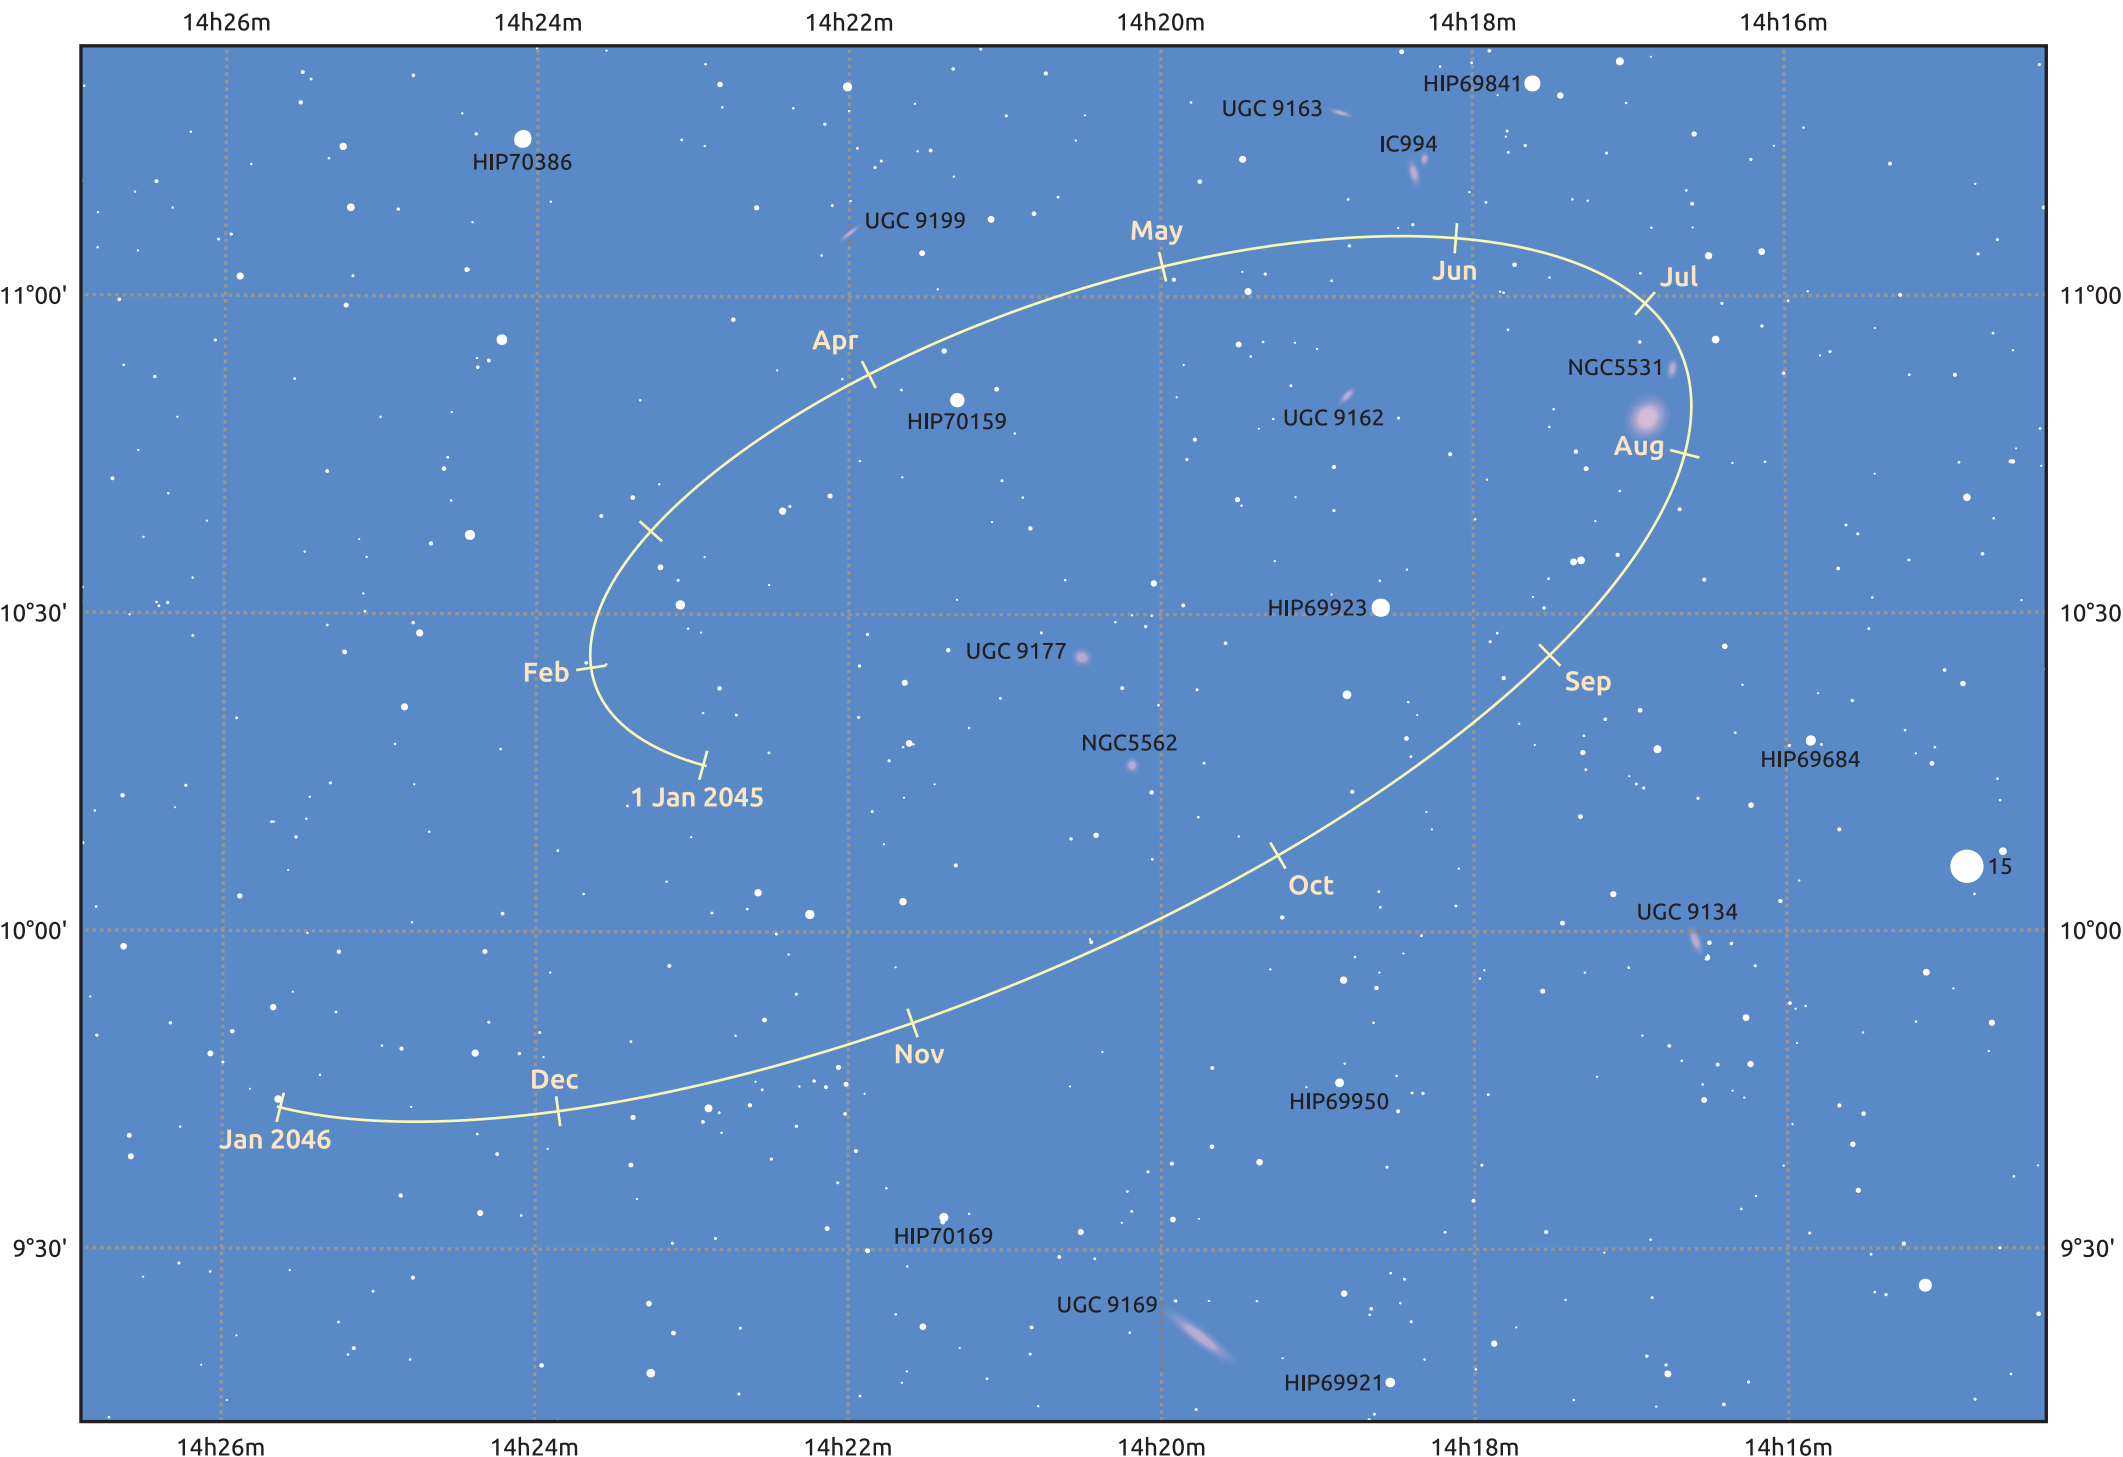

The path of Makemake in 2045

© Dominic Ford 2011–2025. Date markers placed at midnight UTC. Downloaded from <https://in-the-sky.org>

Magnitude scale: 14.0 13.0 12.0 11.0 10.0 9.0 8.0 7.0 6.0 5.0

— Ecliptic Plane

Galaxy Bright nebula Open cluster Globular cluster Planetary nebula

Date	Mag
2045 Jan 1	17.1
2045 Apr 1	17.0
2045 Jul 1	17.1
2045 Oct 1	17.1
2046 Jan 1	17.1