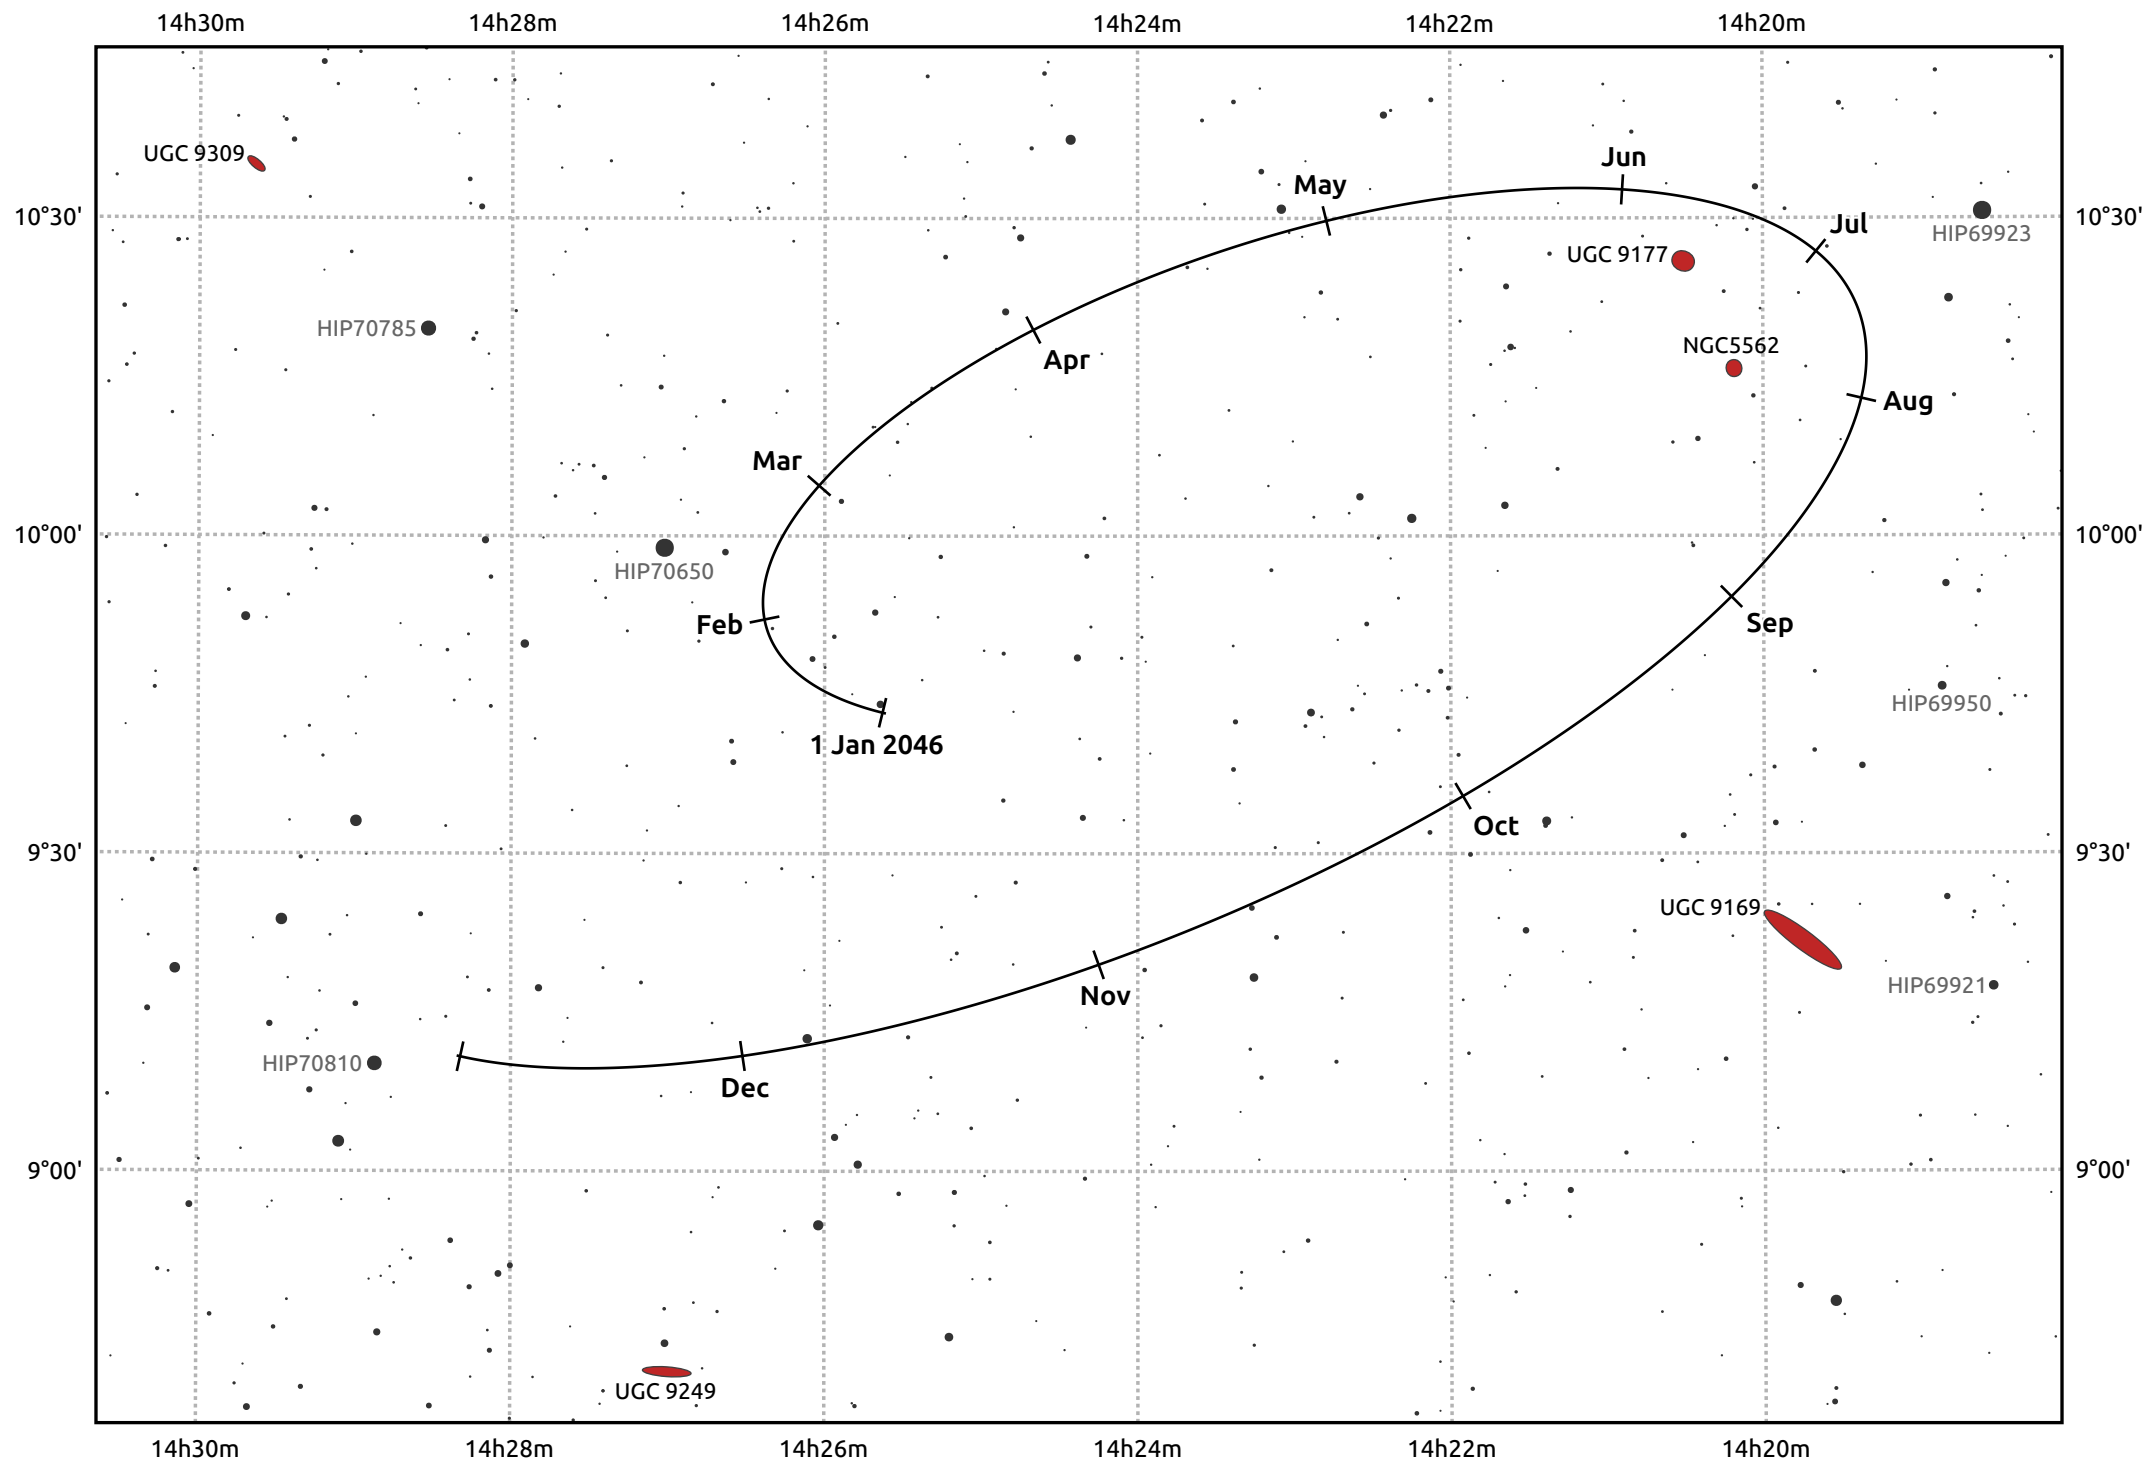

The path of Makemake in 2046

© Dominic Ford 2011–2025. Date markers placed at midnight UTC. Downloaded from <https://in-the-sky.org>

Magnitude scale: 14.0 13.0 12.0 11.0 10.0 9.0 8.0 7.0

— Ecliptic Plane

Galaxy Bright nebula Open cluster Globular cluster Planetary nebula

Date	Mag
2046 Jan 1	17.1
2046 Apr 1	17.0
2046 Jul 1	17.1
2046 Oct 1	17.1
2047 Jan 1	17.1