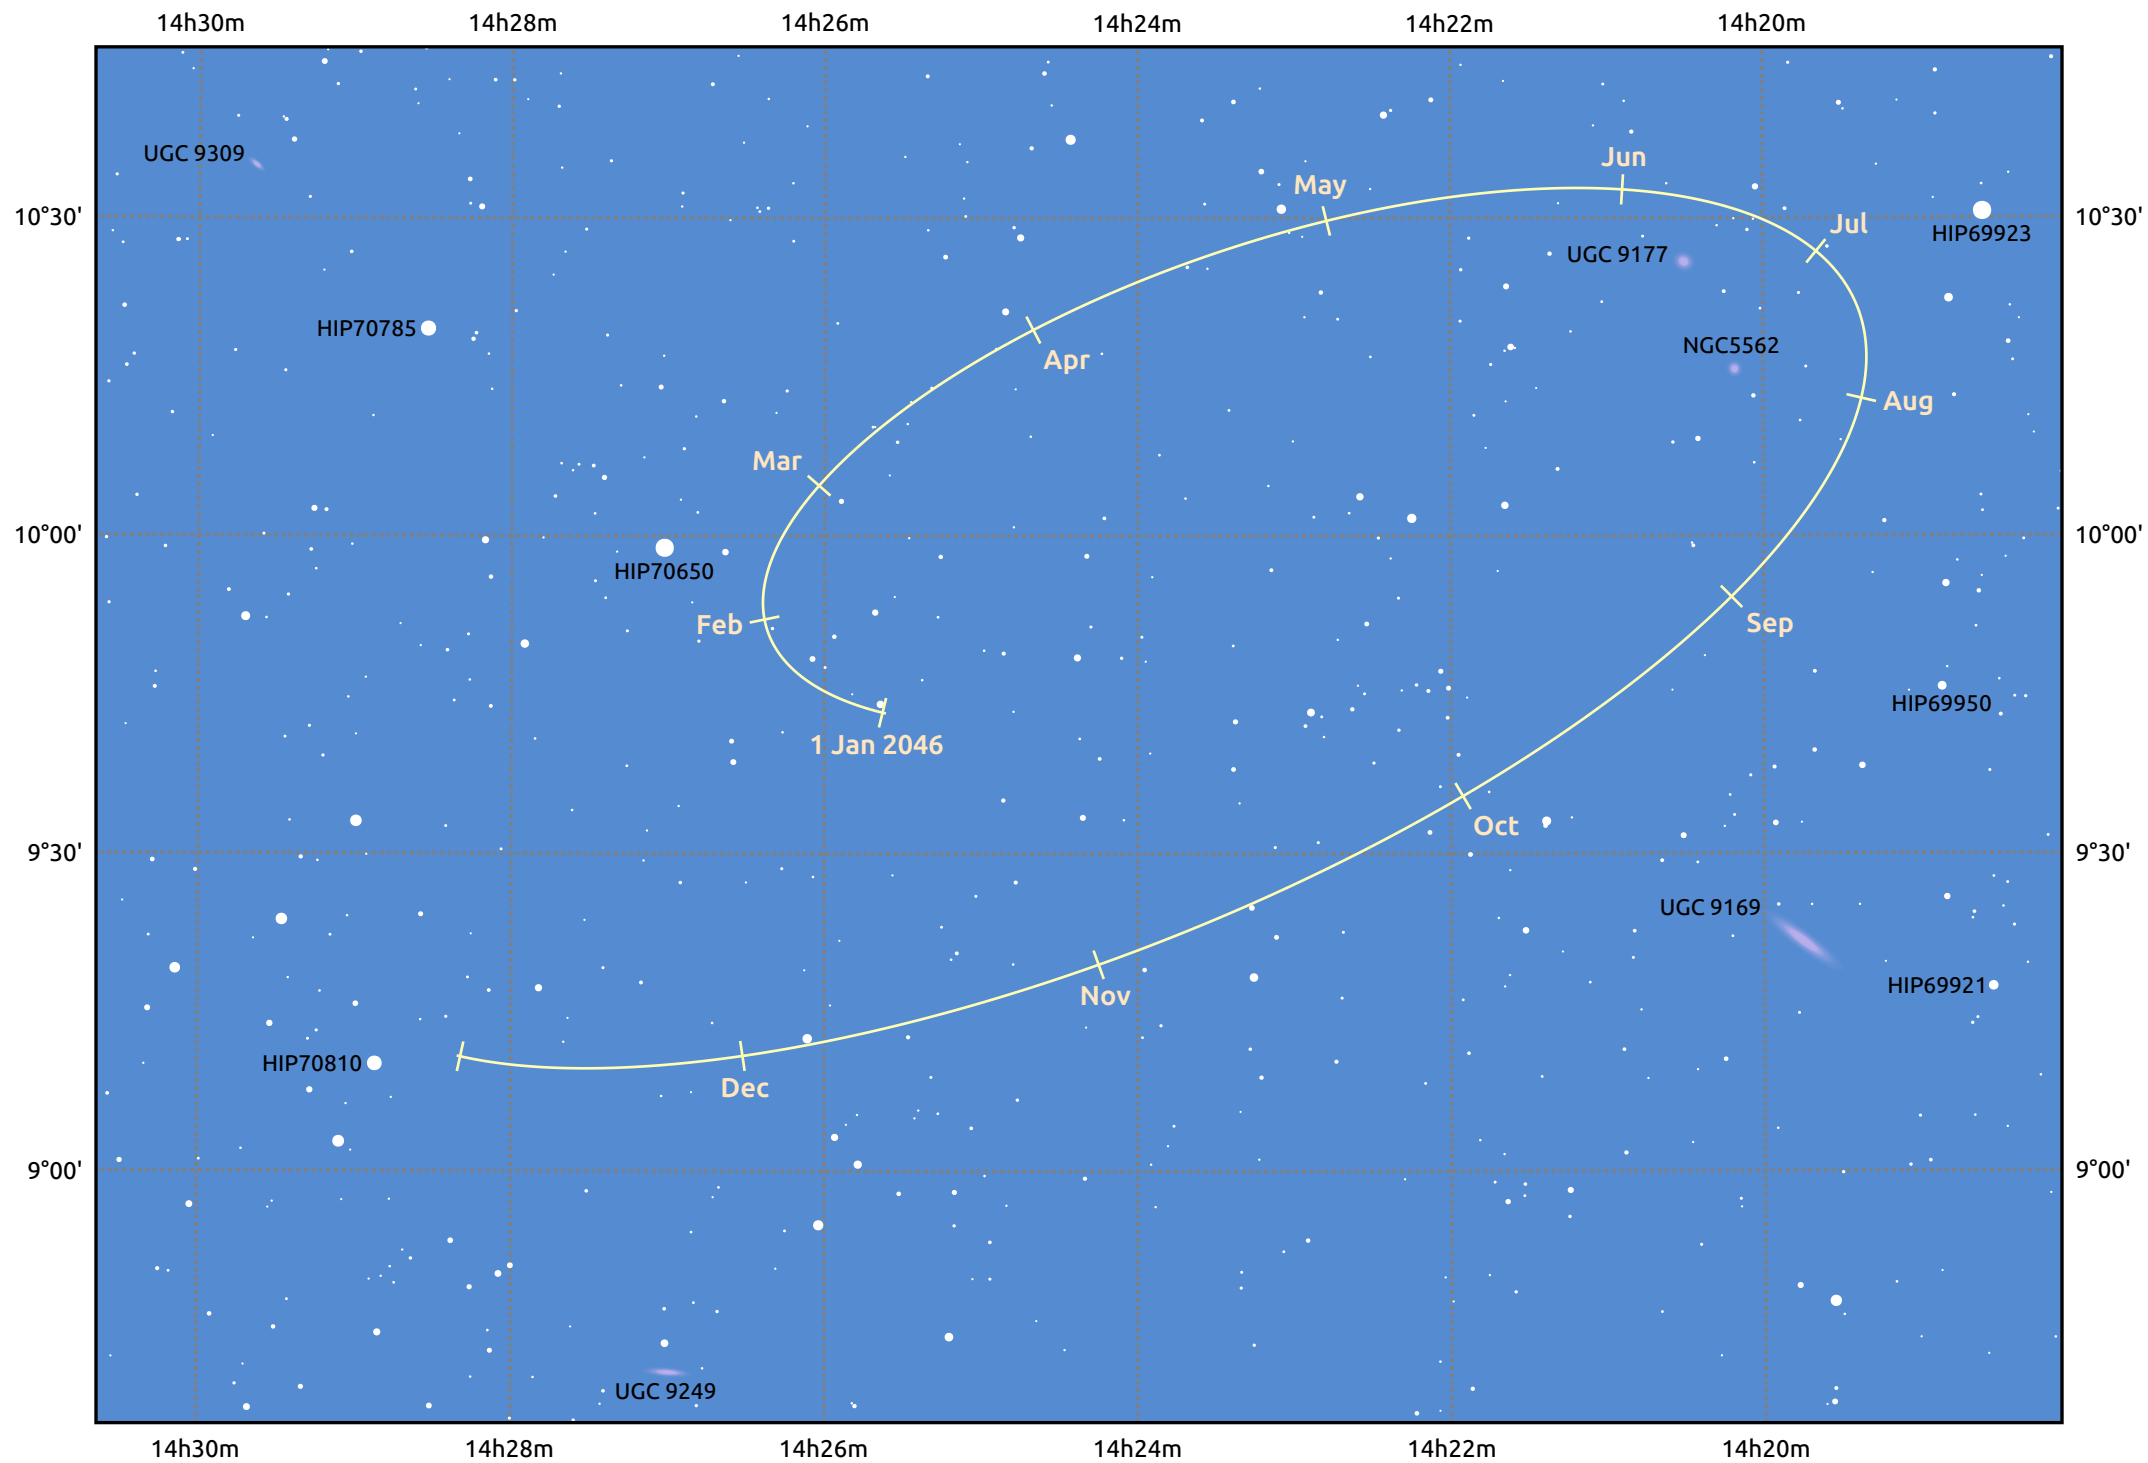

The path of Makemake in 2046

© Dominic Ford 2011–2025. Date markers placed at midnight UTC. Downloaded from <https://in-the-sky.org>

Magnitude scale: 14.0 13.0 12.0 11.0 10.0 9.0 8.0 7.0

— Ecliptic Plane

Galaxy Bright nebula Open cluster Globular cluster Planetary nebula

Date	Mag
2046 Jan 1	17.1
2046 Apr 1	17.0
2046 Jul 1	17.1
2046 Oct 1	17.1
2047 Jan 1	17.1