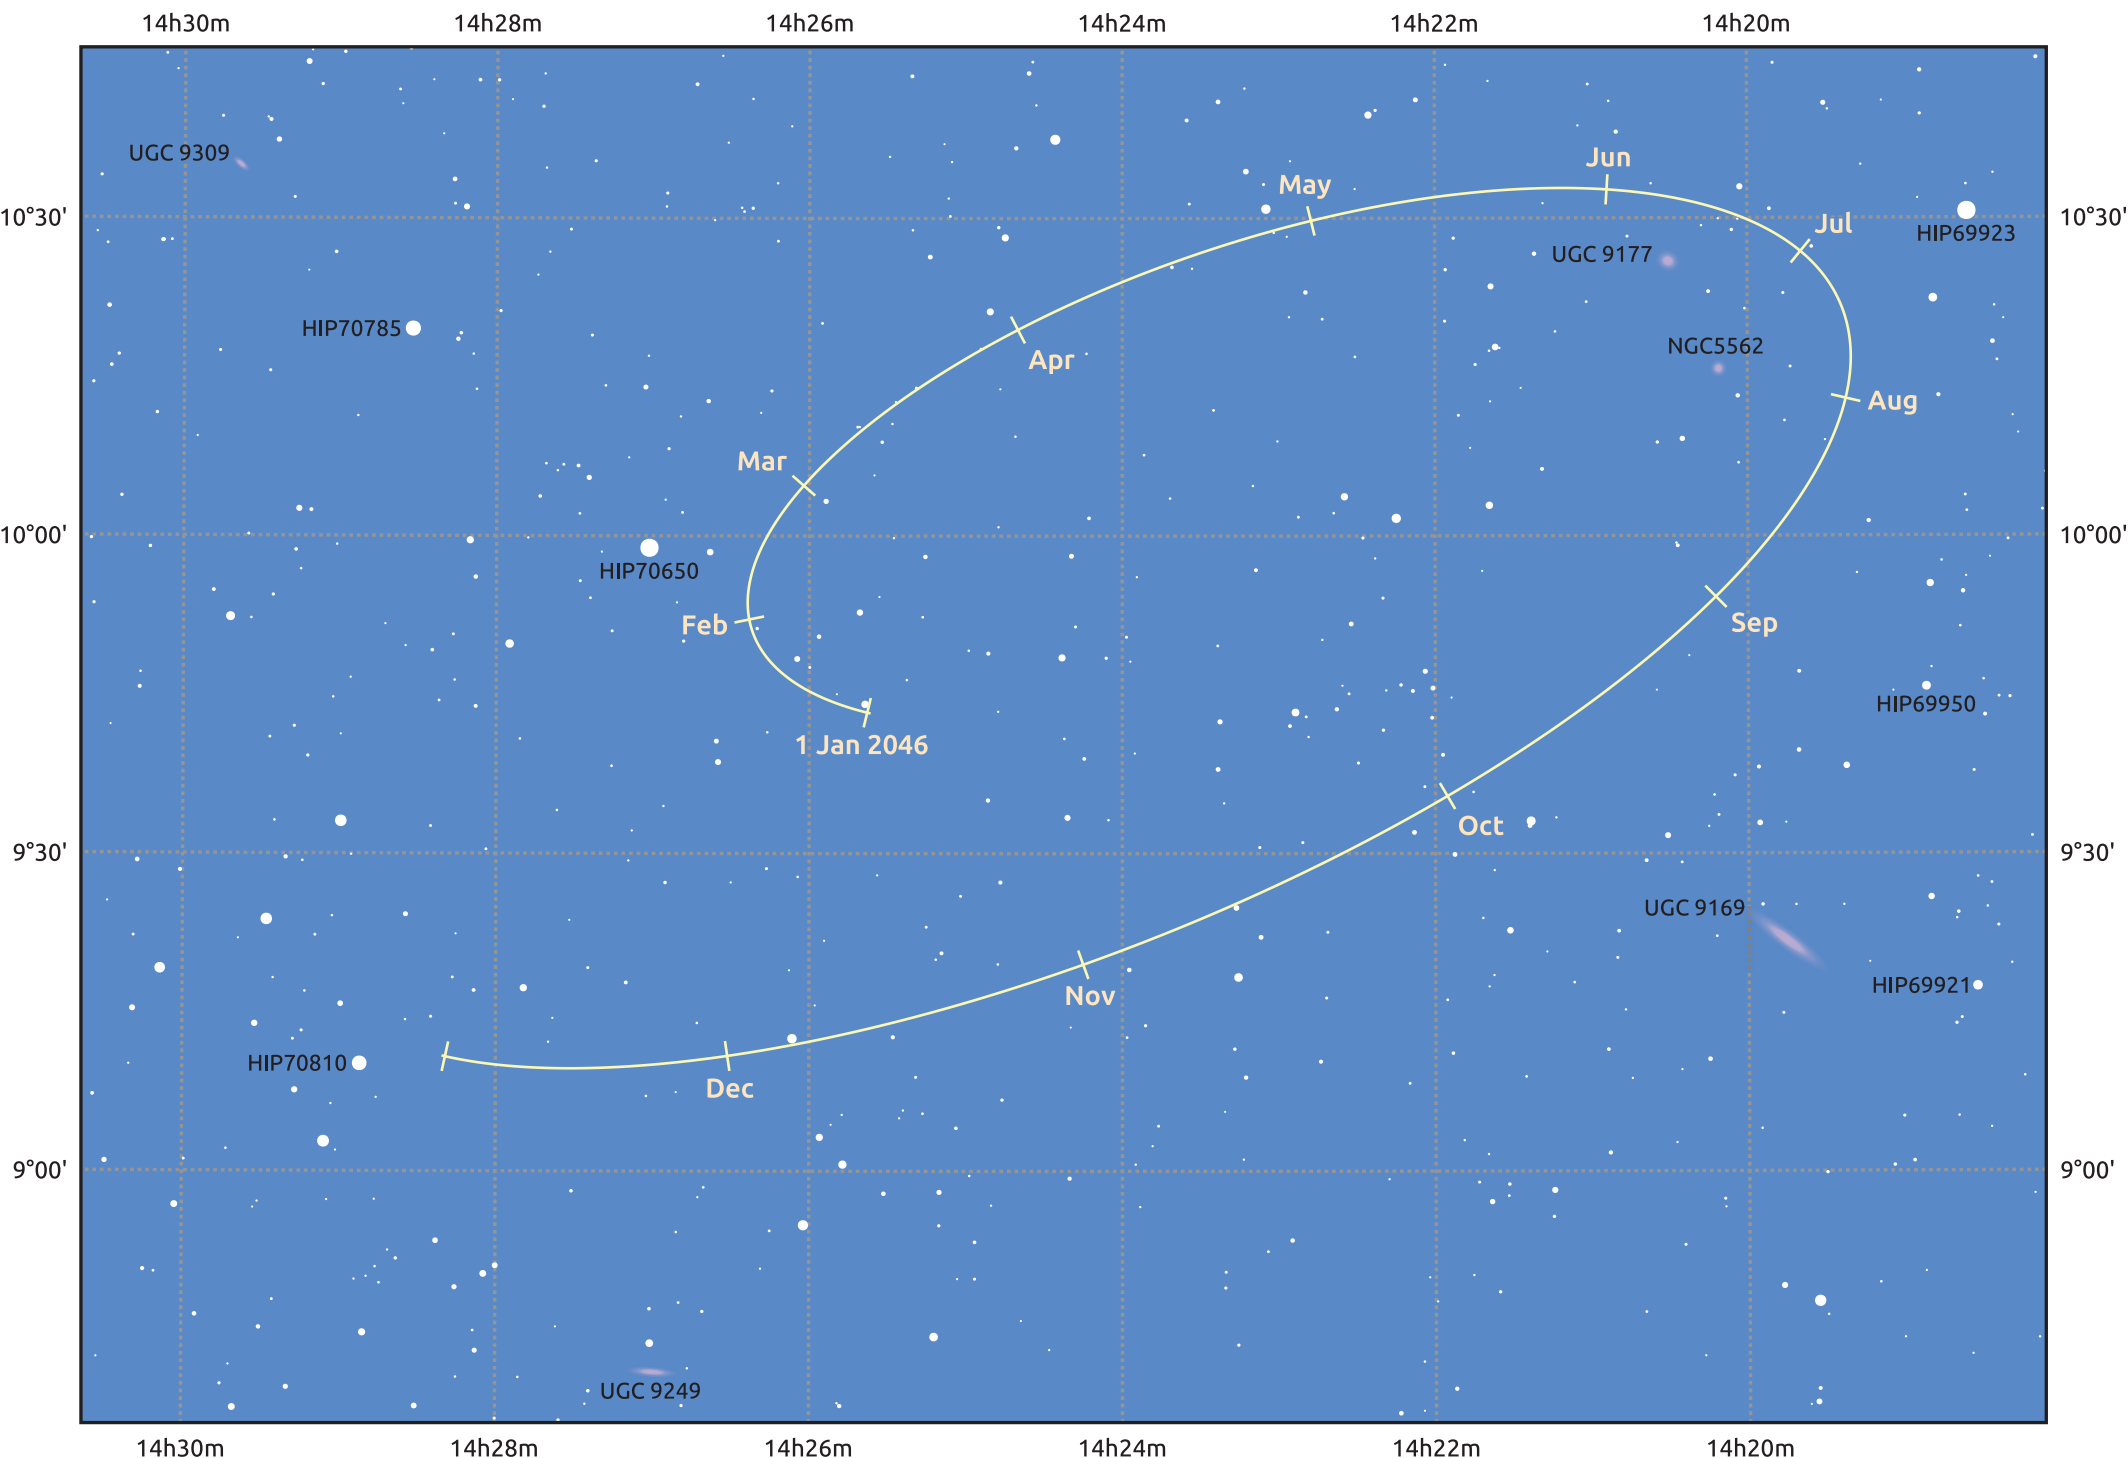

The path of Makemake in 2046

© Dominic Ford 2011–2025. Date markers placed at midnight UTC. Downloaded from <https://in-the-sky.org>

Magnitude scale: 14.0 13.0 12.0 11.0 10.0 9.0 8.0 7.0

— Ecliptic Plane

- Galaxy
- Bright nebula
- Open cluster
- Globular cluster
- Planetary nebula

Date	Mag
2046 Jan 1	17.1
2046 Apr 1	17.0
2046 Jul 1	17.1
2046 Oct 1	17.1
2047 Jan 1	17.1