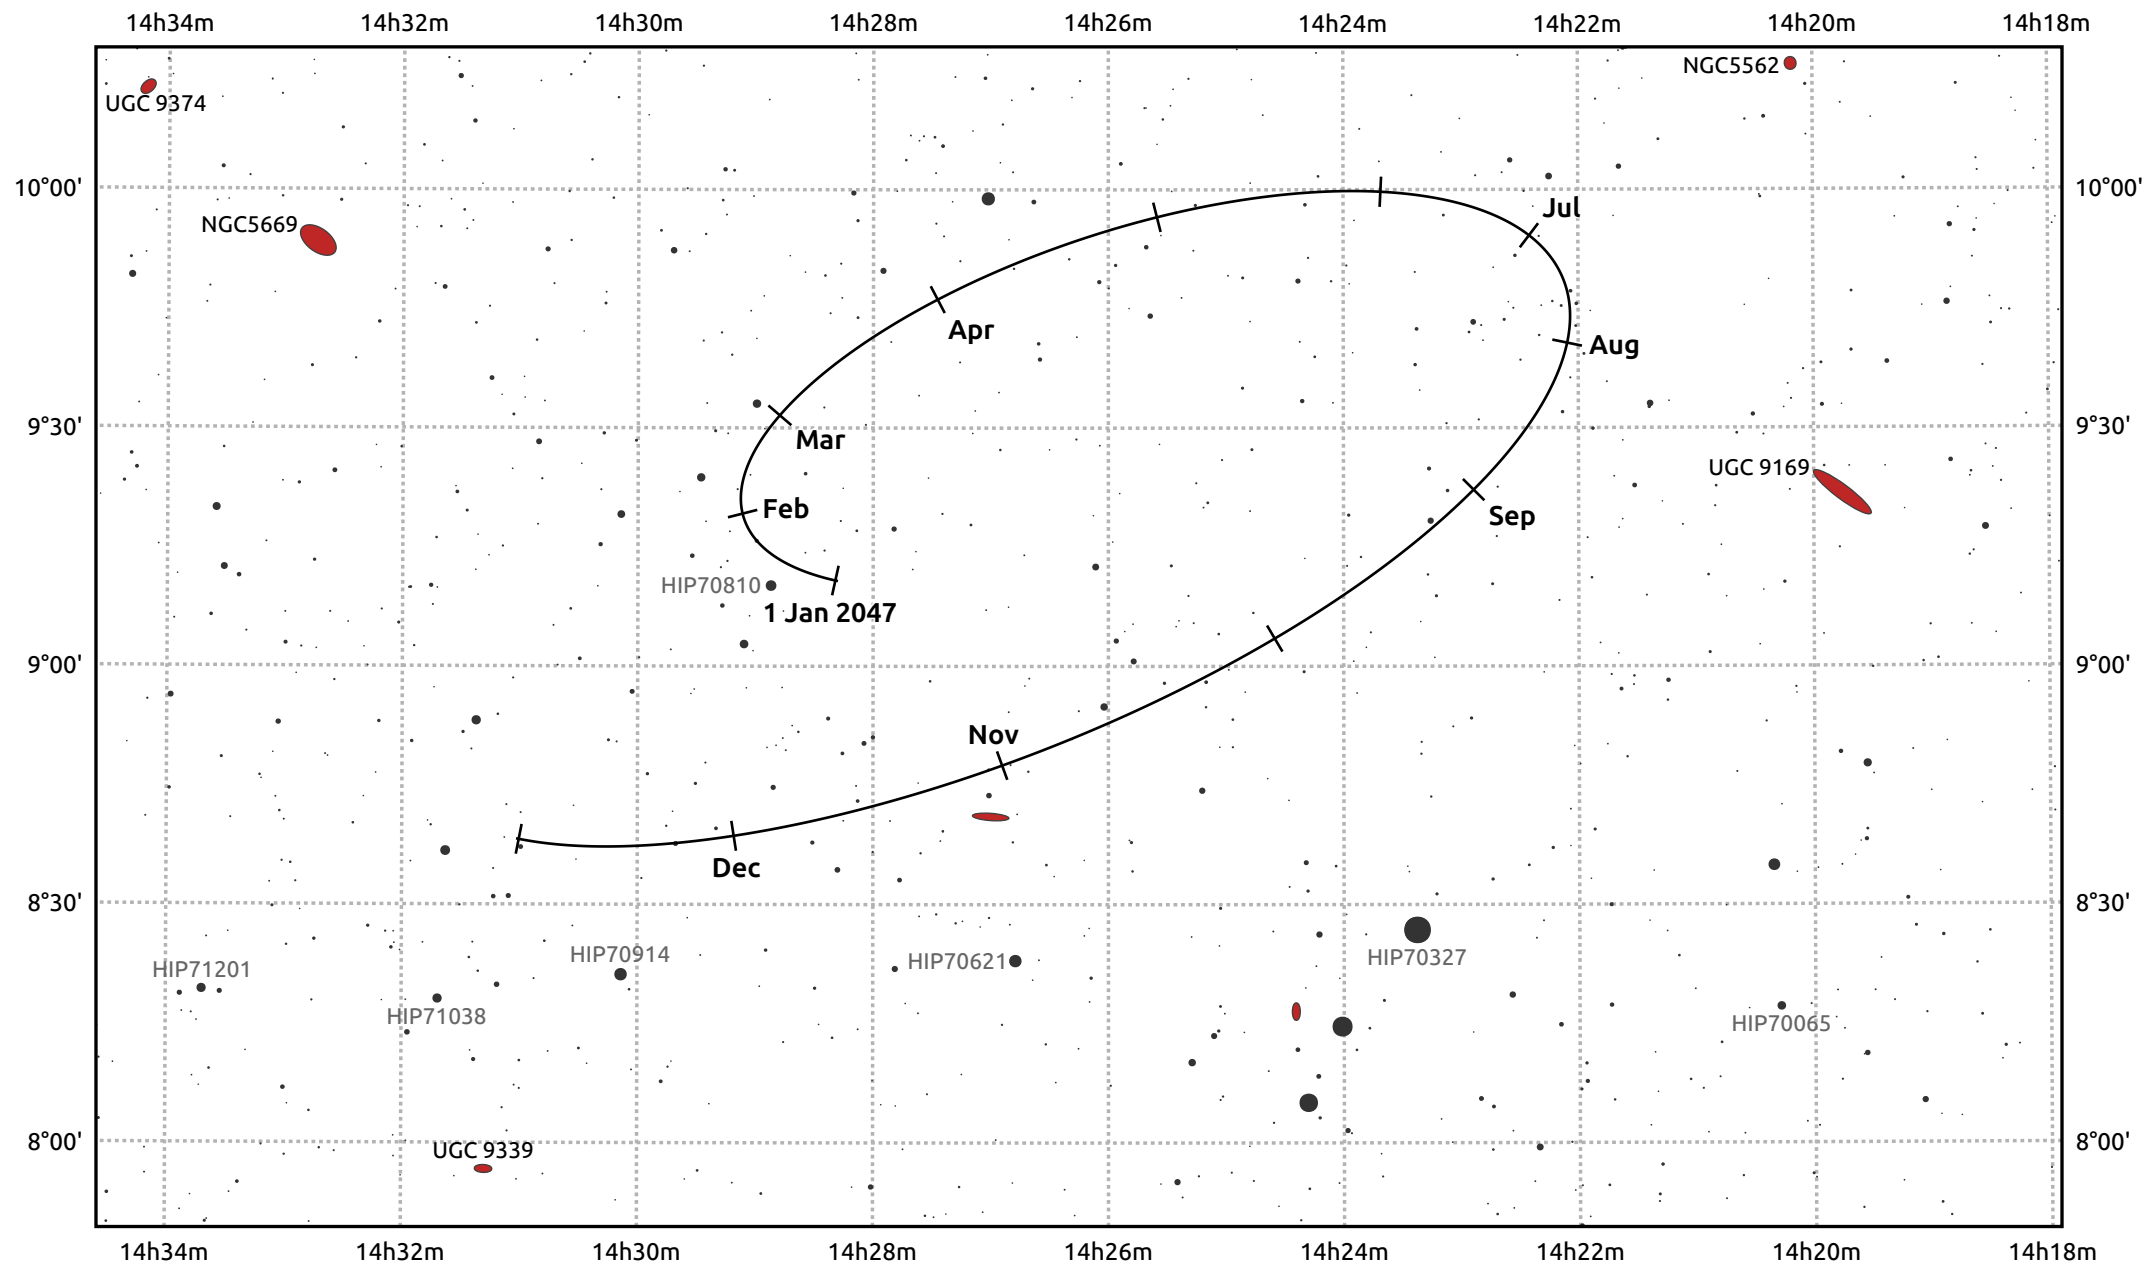

The path of Makemake in 2047

© Dominic Ford 2011–2025. Date markers placed at midnight UTC. Downloaded from <https://in-the-sky.org>

Magnitude scale: 14.0 13.0 12.0 11.0 10.0 9.0 8.0 7.0 6.0 5.0

— Ecliptic Plane

● Galaxy
 ■ Bright nebula
 ● Open cluster
 ⊕ Globular cluster
 ⊕ Planetary nebula

Date	Mag
2047 Jan 1	17.1
2047 Apr 1	17.0
2047 Jul 1	17.1
2047 Oct 1	17.1
2048 Jan 1	17.1