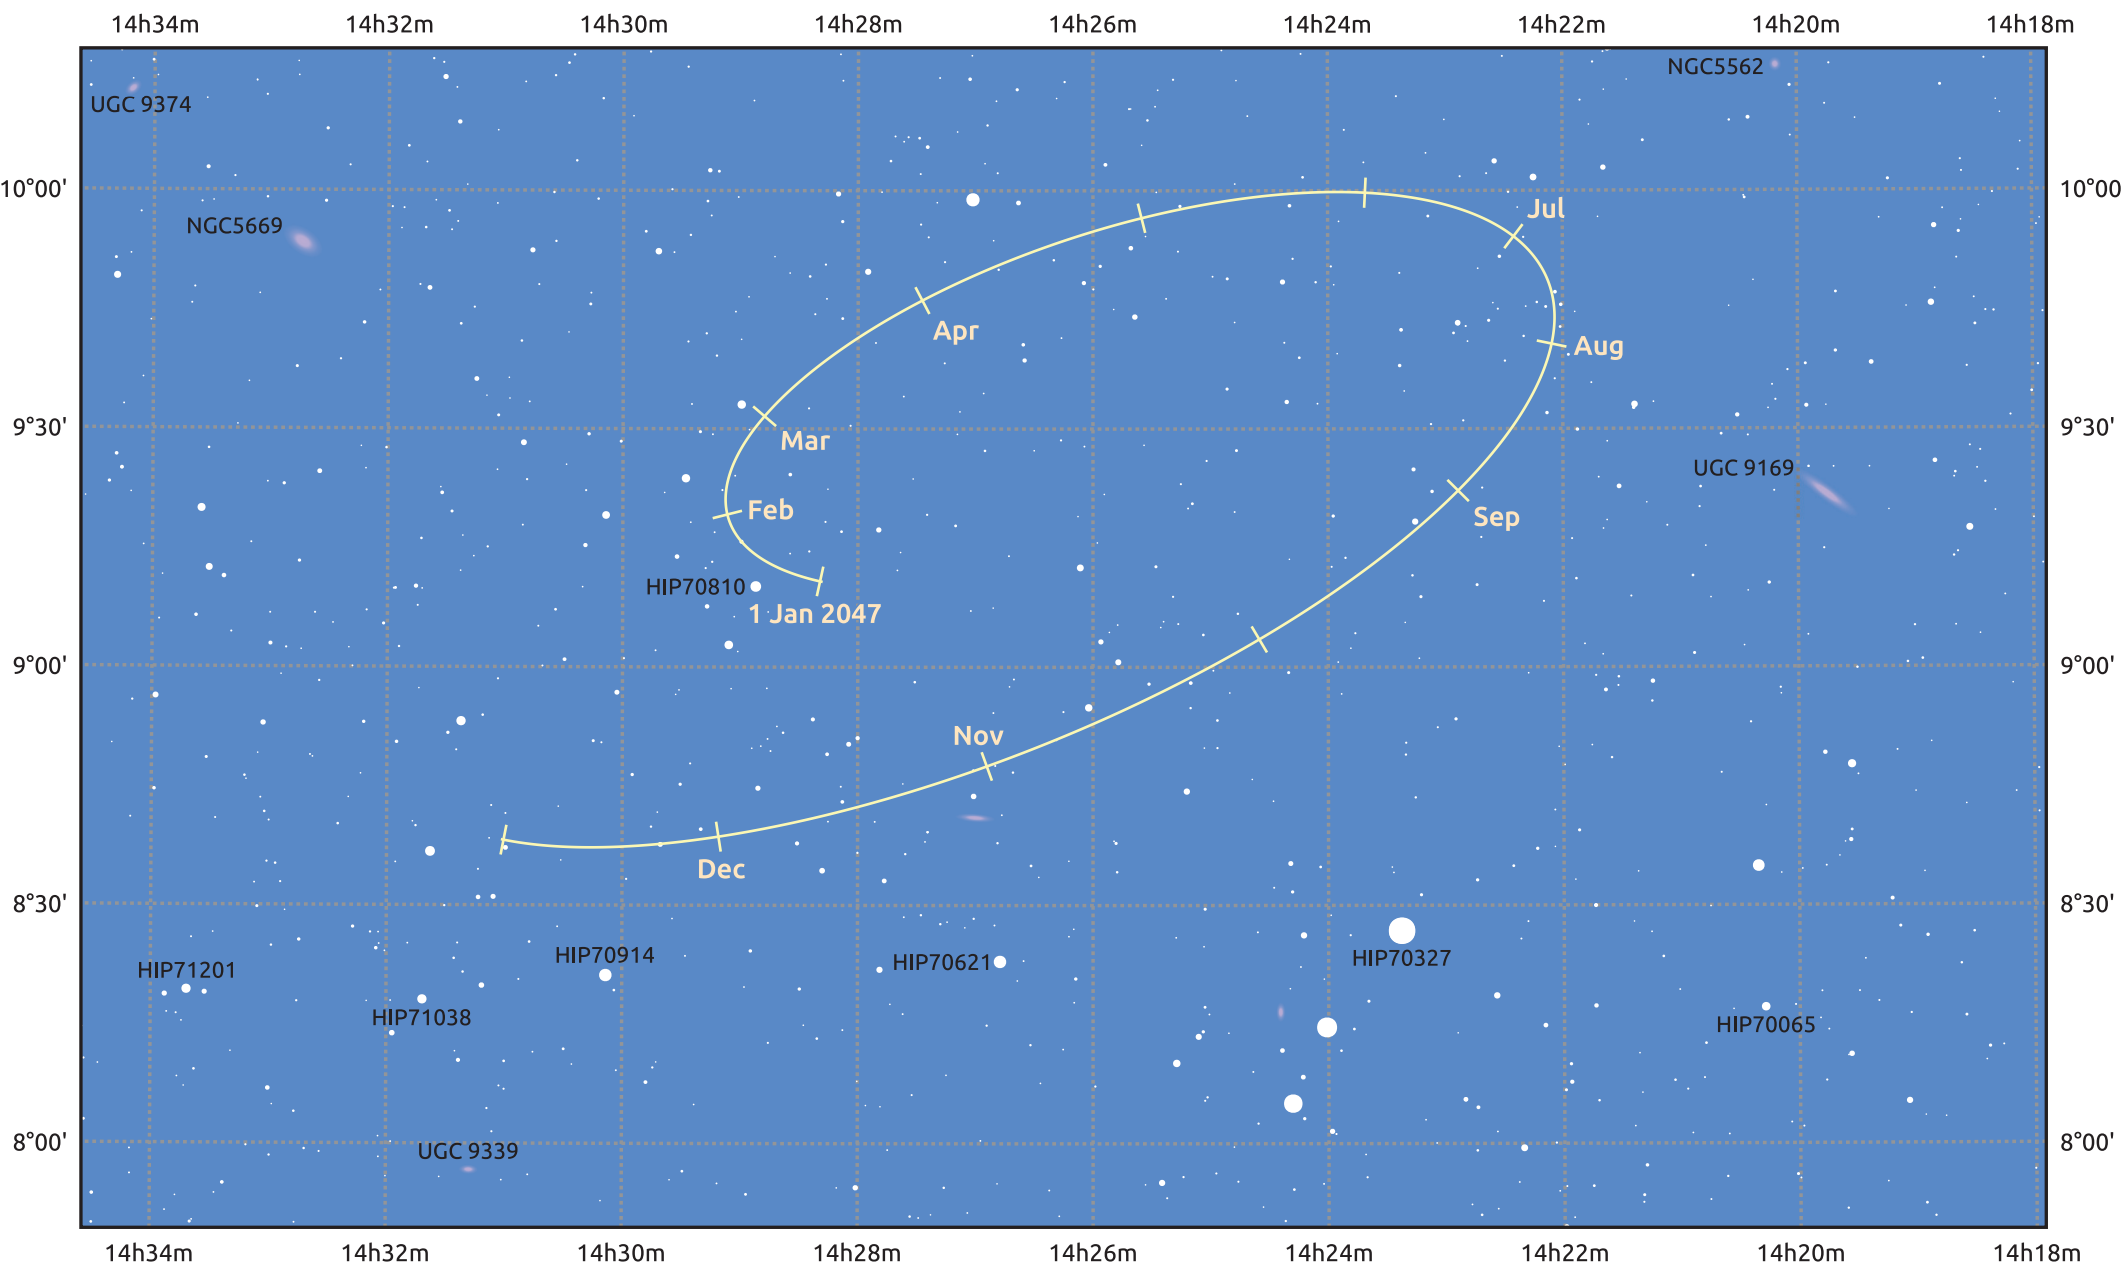

The path of Makemake in 2047

© Dominic Ford 2011–2025. Date markers placed at midnight UTC. Downloaded from <https://in-the-sky.org>

Magnitude scale: 14.0 13.0 12.0 11.0 10.0 9.0 8.0 7.0 6.0 5.0

— Ecliptic Plane

Galaxy Bright nebula Open cluster Globular cluster Planetary nebula

Date	Mag
2047 Jan 1	17.1
2047 Apr 1	17.0
2047 Jul 1	17.1
2047 Oct 1	17.1
2048 Jan 1	17.1