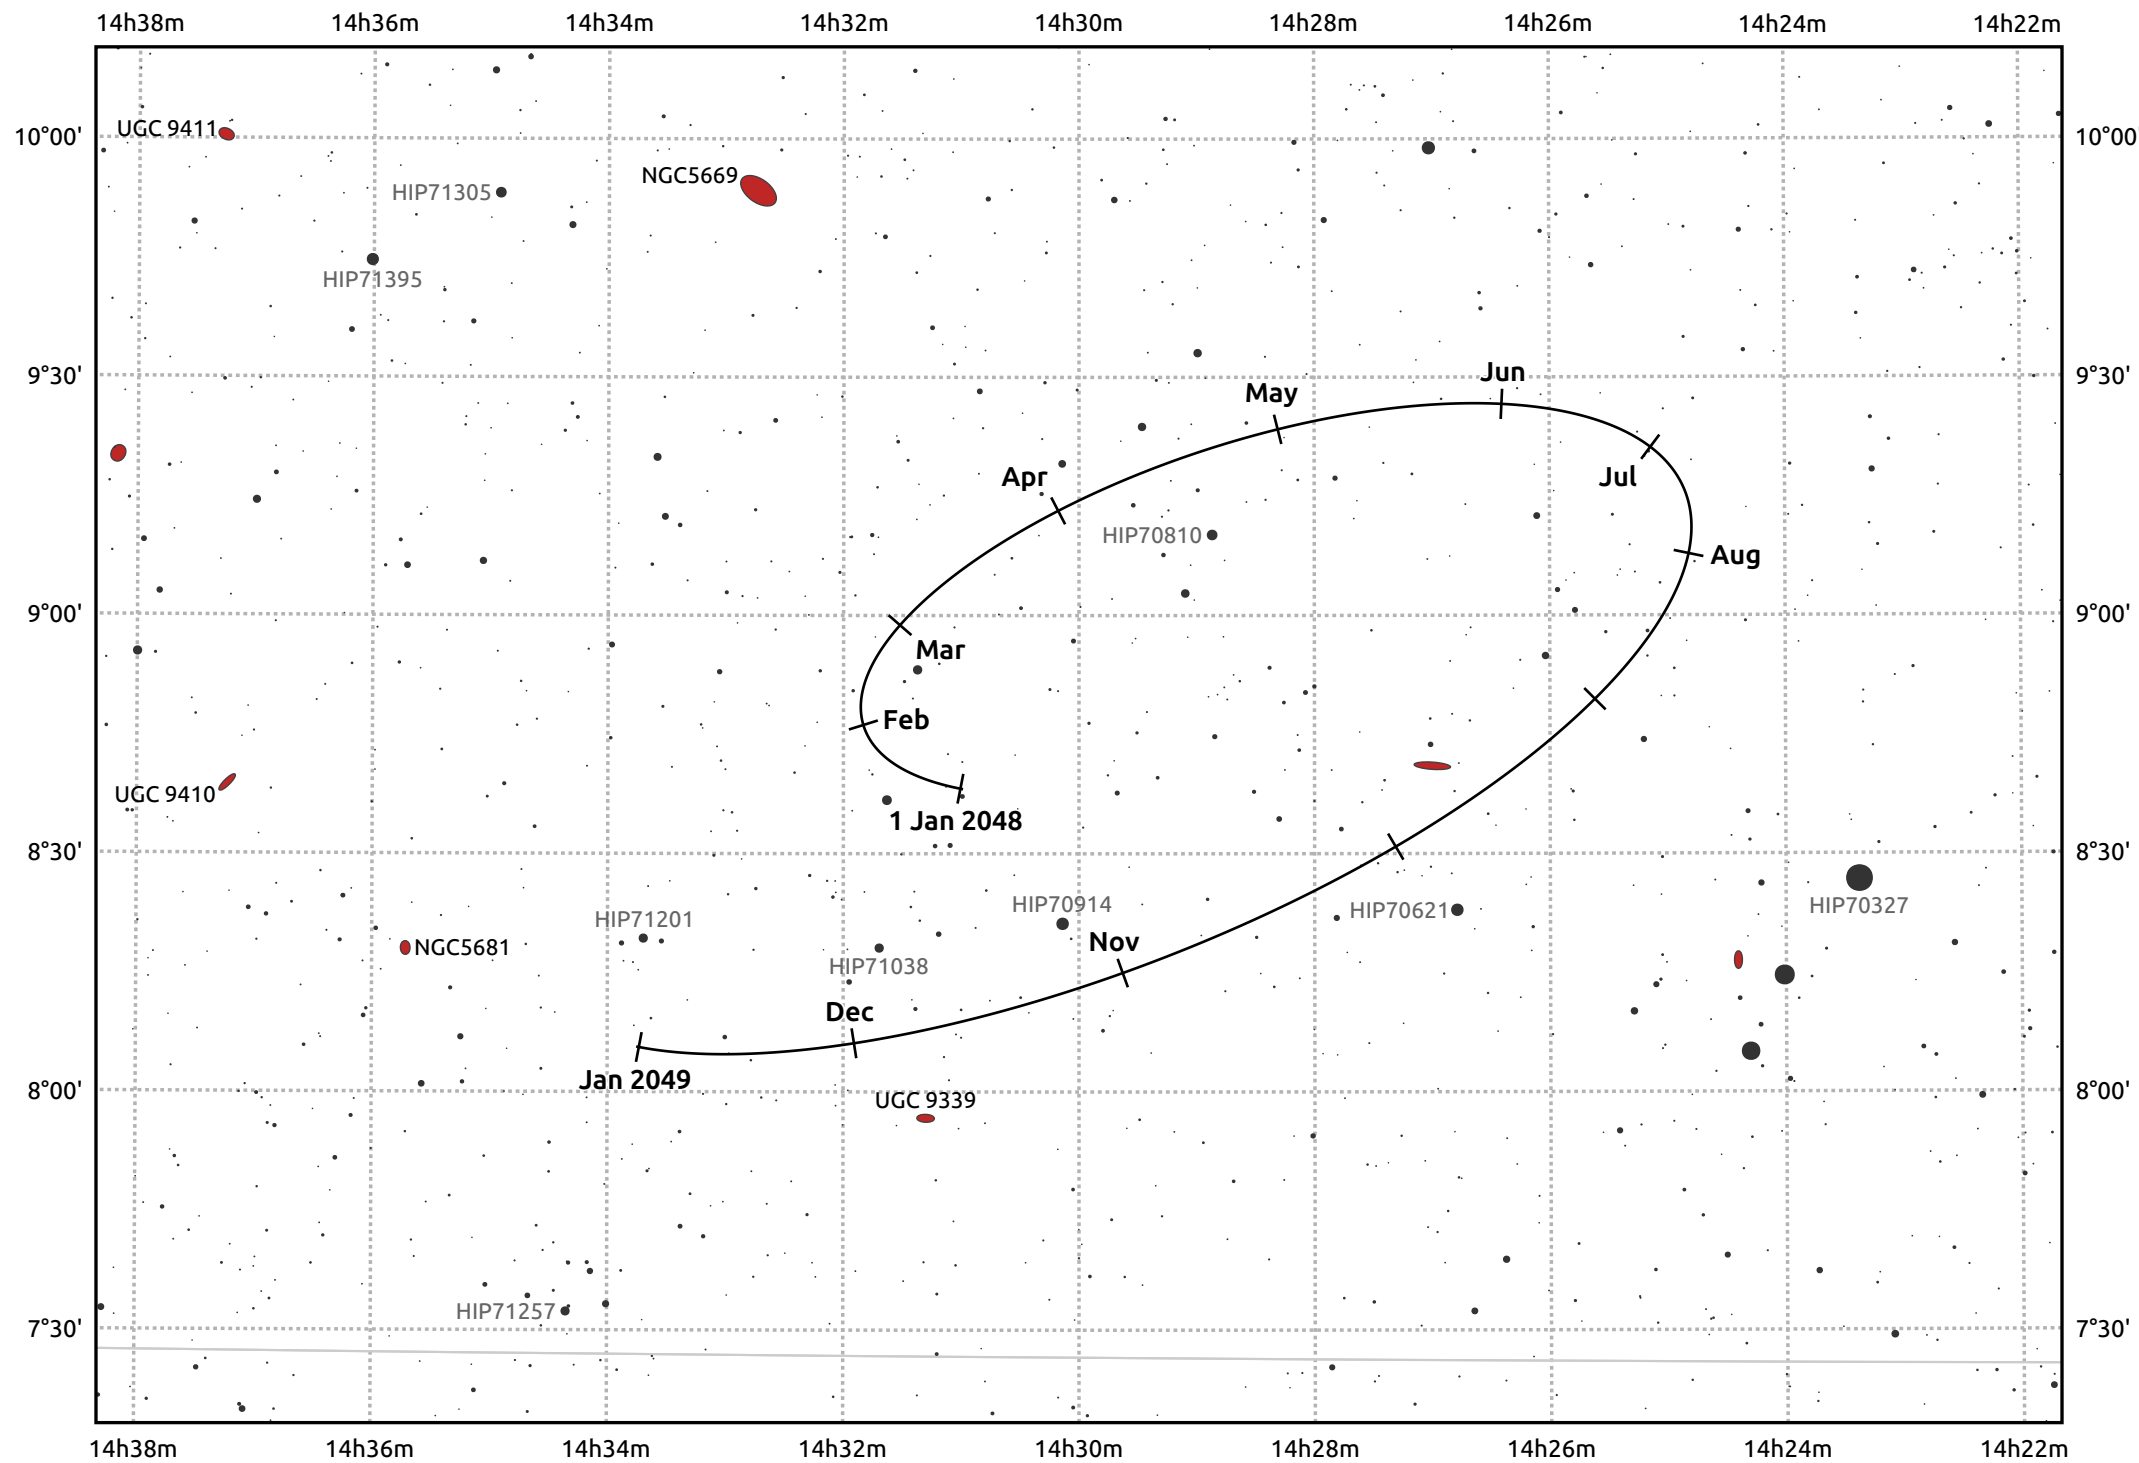

The path of Makemake in 2048

© Dominic Ford 2011–2025. Date markers placed at midnight UTC. Downloaded from <https://in-the-sky.org>

Magnitude scale: 14.0 13.0 12.0 11.0 10.0 9.0 8.0 7.0 6.0 5.0

— Ecliptic Plane

Galaxy Bright nebula Open cluster Globular cluster Planetary nebula

Date	Mag
2048 Jan 1	17.1
2048 Apr 1	17.0
2048 Jul 1	17.1
2048 Oct 1	17.1
2049 Jan 1	17.1