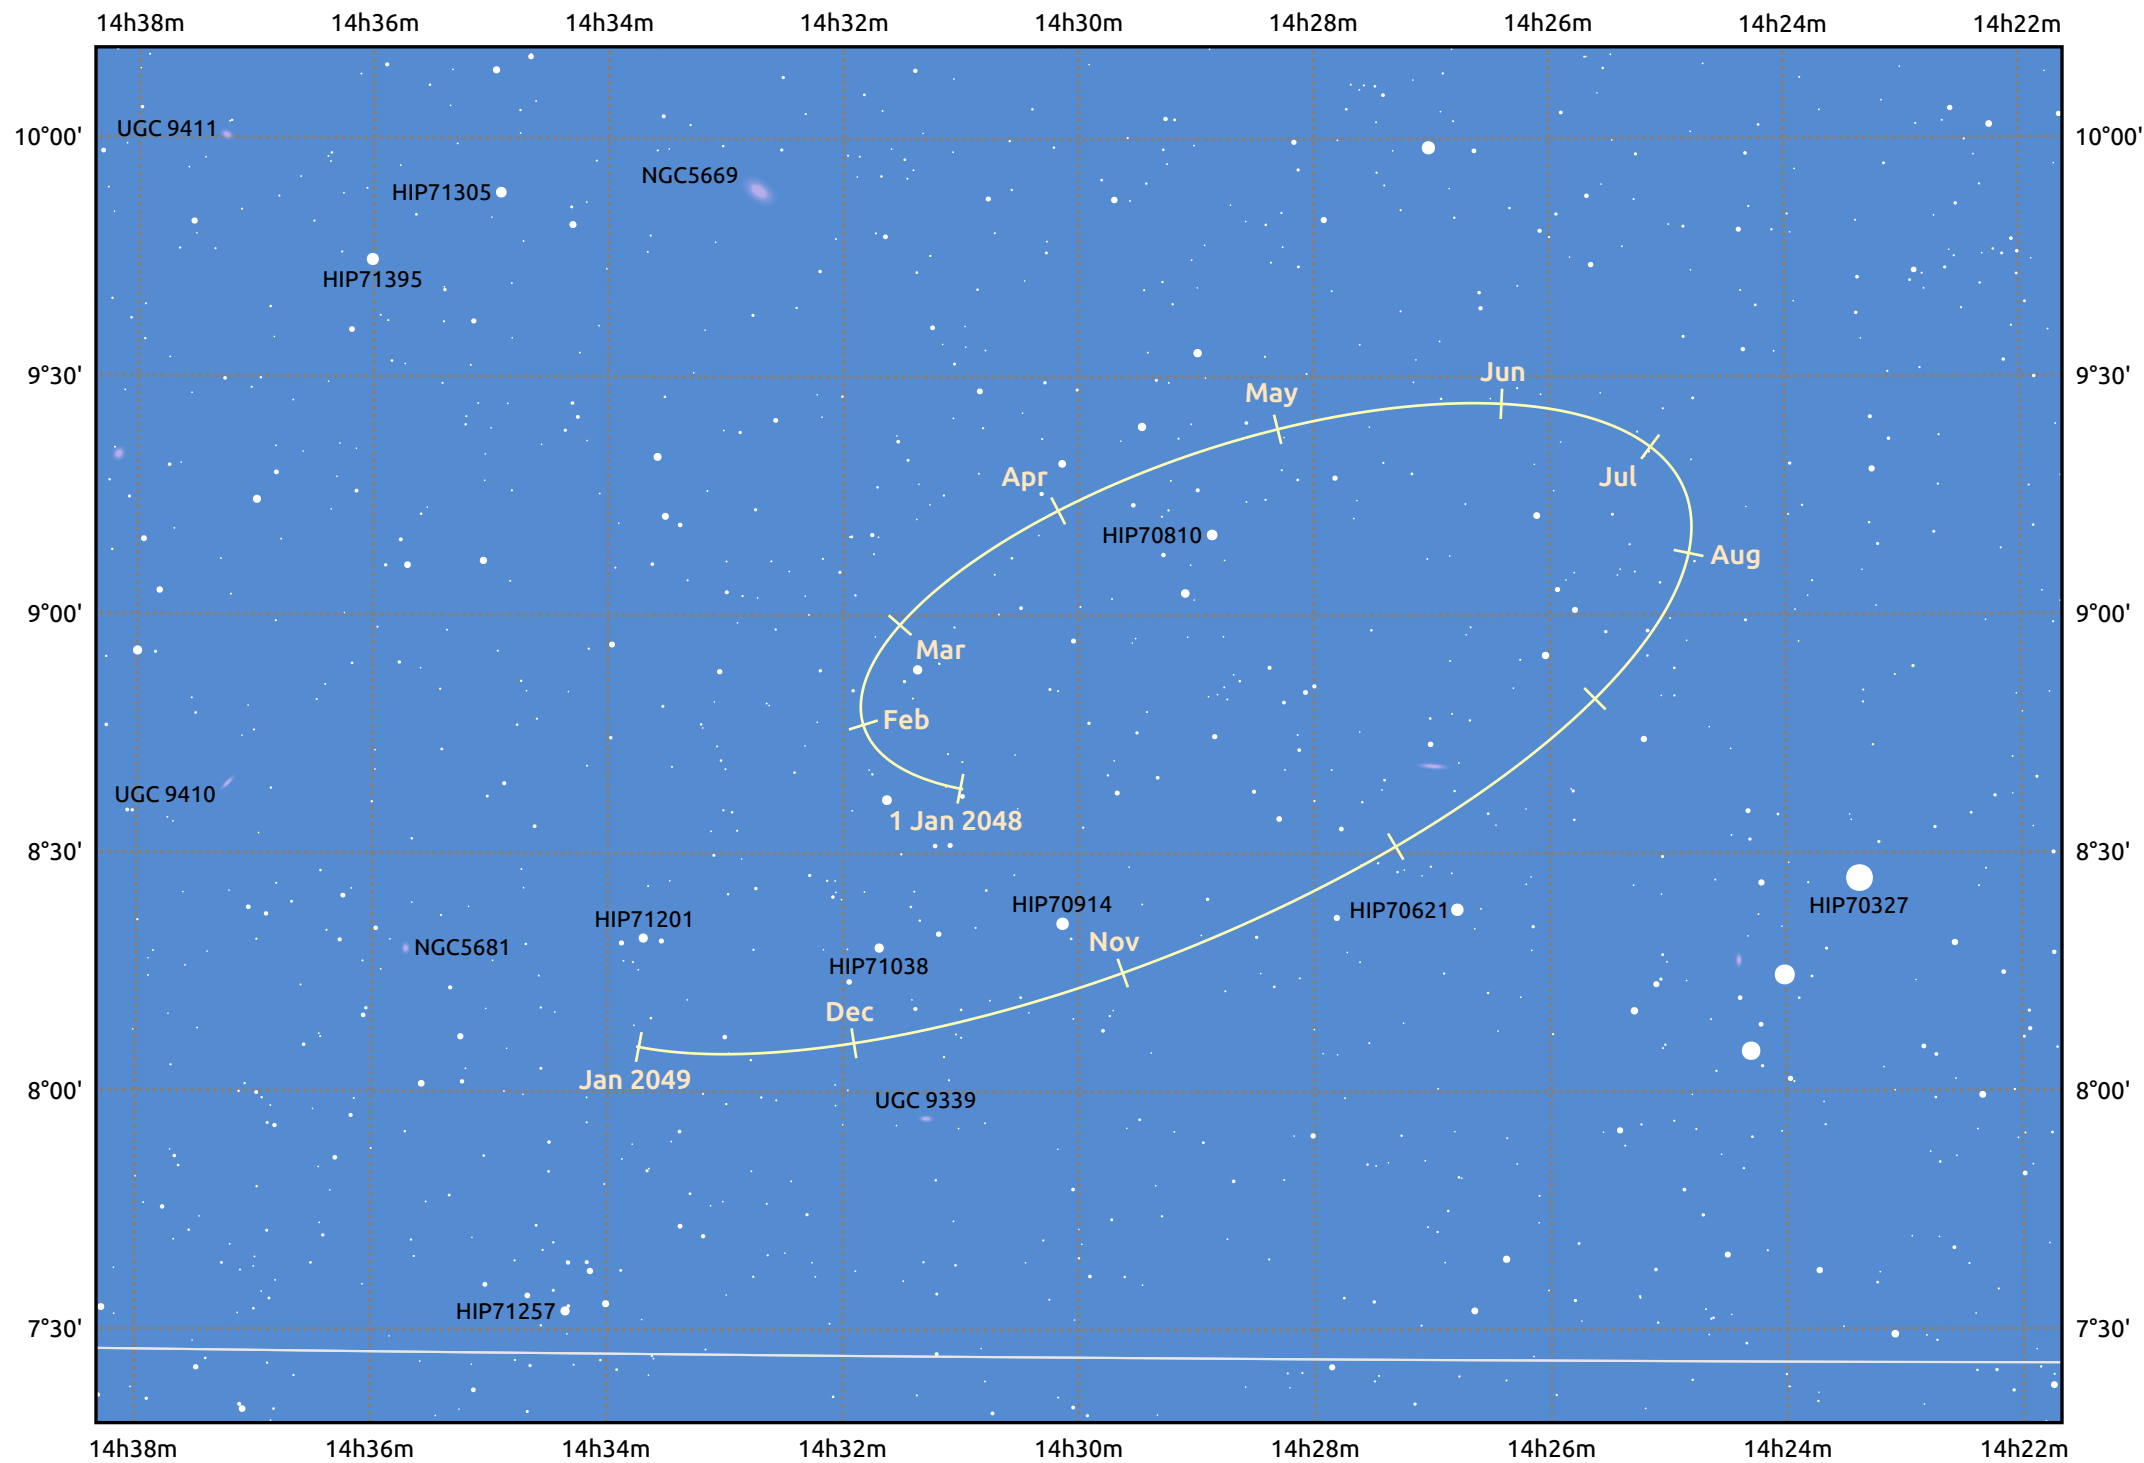

The path of Makemake in 2048

© Dominic Ford 2011–2025. Date markers placed at midnight UTC. Downloaded from <https://in-the-sky.org>

Magnitude scale: 14.0 13.0 12.0 11.0 10.0 9.0 8.0 7.0 6.0 5.0

- Ecliptic Plane
- Galaxy
- Bright nebula
- Open cluster
- Globular cluster
- ◆ Planetary nebula

Date	Mag
2048 Jan 1	17.1
2048 Apr 1	17.0
2048 Jul 1	17.1
2048 Oct 1	17.1
2049 Jan 1	17.1